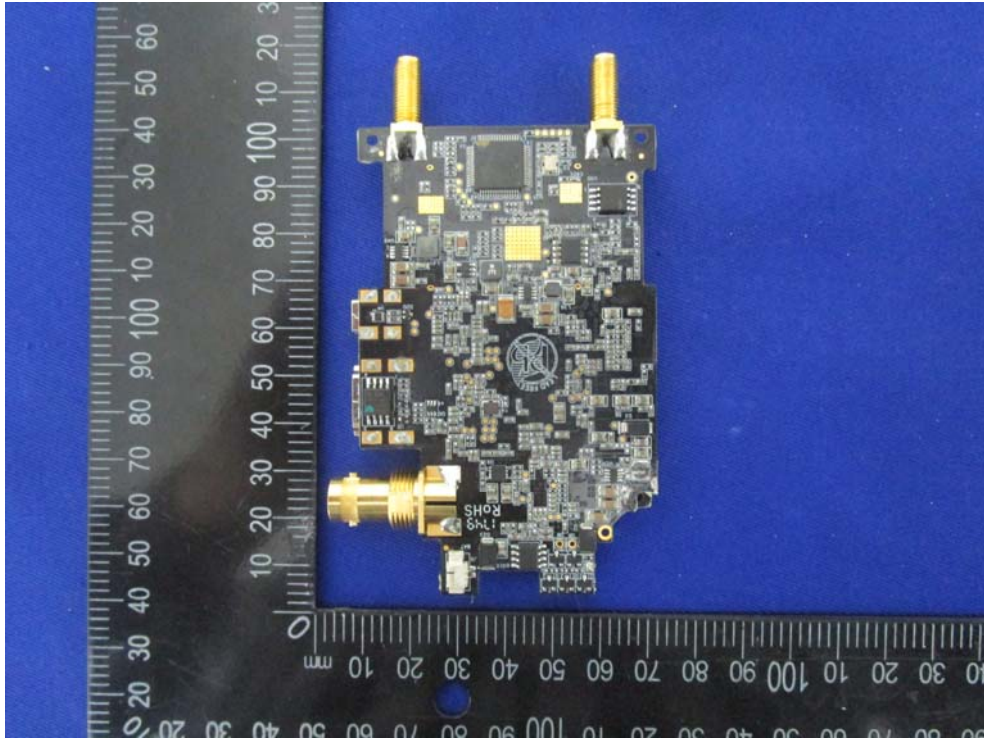

EXHIBIT B - EUT EXTERNAL PHOTOGRAPHS

Model: 7051

EUT -7051 Transmitter Uncover View

EUT -7051 Transmitter Uncover View

EUT -7051 Transmitter Uncover View

EUT -7051 Transmitter Main Board Top View

EUT -7051 Transmitter Main Board Bottom View

EUT -7051 Transmitter RF Chip View

EUT -7051 Transmitter Sub-board Top View

EUT -7051 Transmitter Sub-board Bottom View

Model: 7059

EUT -7059 Transmitter Uncover View

EUT -7059 Transmitter Uncover View

EUT -7059 Transmitter Main Board Top View

EUT -7059 Transmitter Main Board Top Unshielded View

EUT -7059 Transmitter Main Board Bottom View

EUT -7059 Transmitter RF Chip View

EUT -7059 Transmitter Sub-board Top View

EUT -7059 Transmitter Sub-board Bottom View