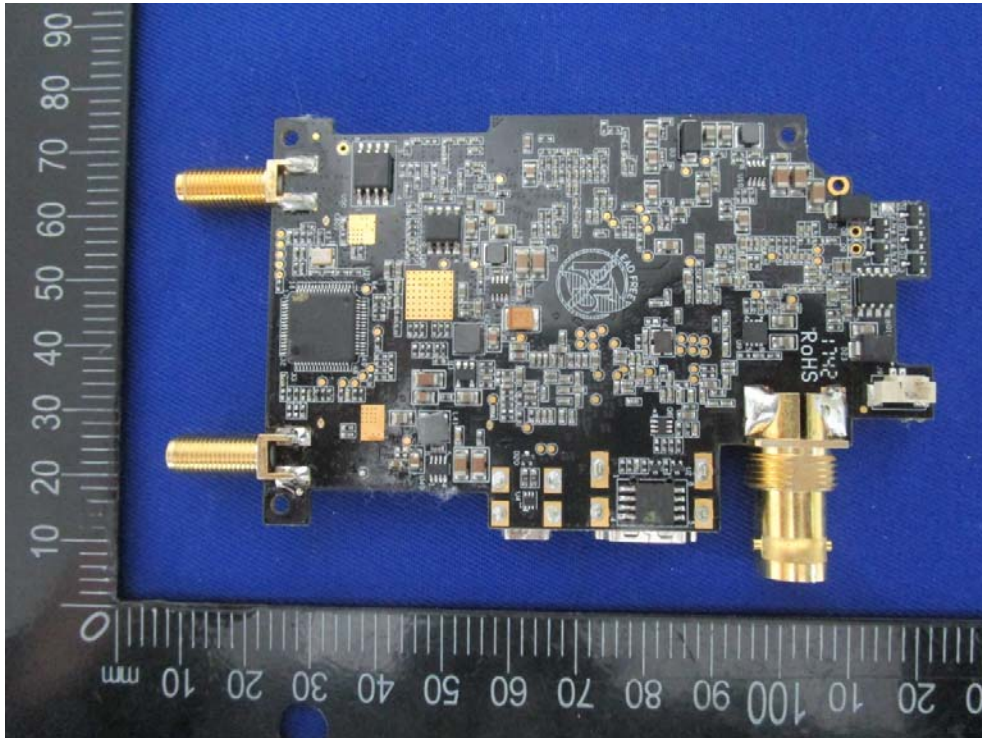

EXHIBIT B - EUT EXTERNAL PHOTOGRAPHS

Model: 7051

EUT -7051 Transmitter Uncover View

EUT -7051 Transmitter Uncover View

EUT -7051 Transmitter Uncover View

EUT -7051 Transmitter Main Board Top View

EUT -7051 Transmitter Main Board Bottom View

EUT -7051 Transmitter RF Chip View

EUT -7051 Transmitter Sub-board Top View

EUT -7051 Transmitter Sub-board Bottom View

Model: 7059

EUT -7059 Transmitter Uncover View

EUT -7059 Transmitter Uncover View

EUT -7059 Transmitter Main Board Top View

EUT -7059 Transmitter Main Board Top Unshielded View

EUT -7059 Transmitter Main Board Bottom View

EUT -7059 Transmitter RF Chip View

EUT -7059 Transmitter Sub-board Top View

EUT -7059 Transmitter Sub-board Bottom View