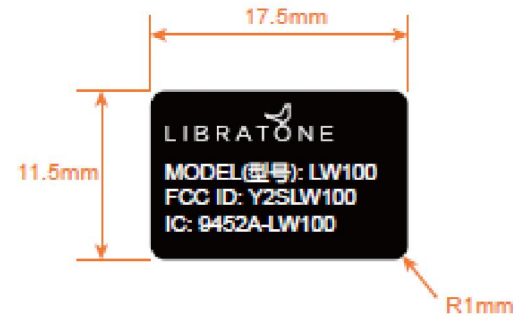

Label Location

1st Surface Print White
Base Surface Print Black

Dimension