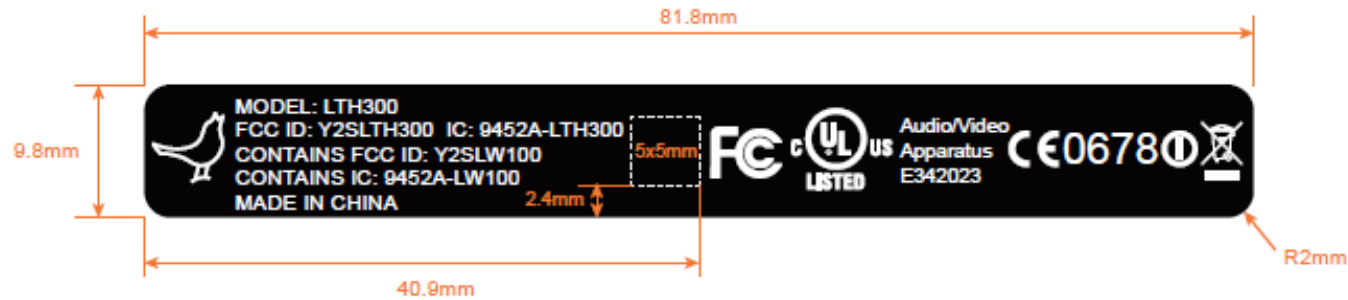

Label Location

### QR Code Position

1st Surface Print White, Base Surface Print Black

### Dimension