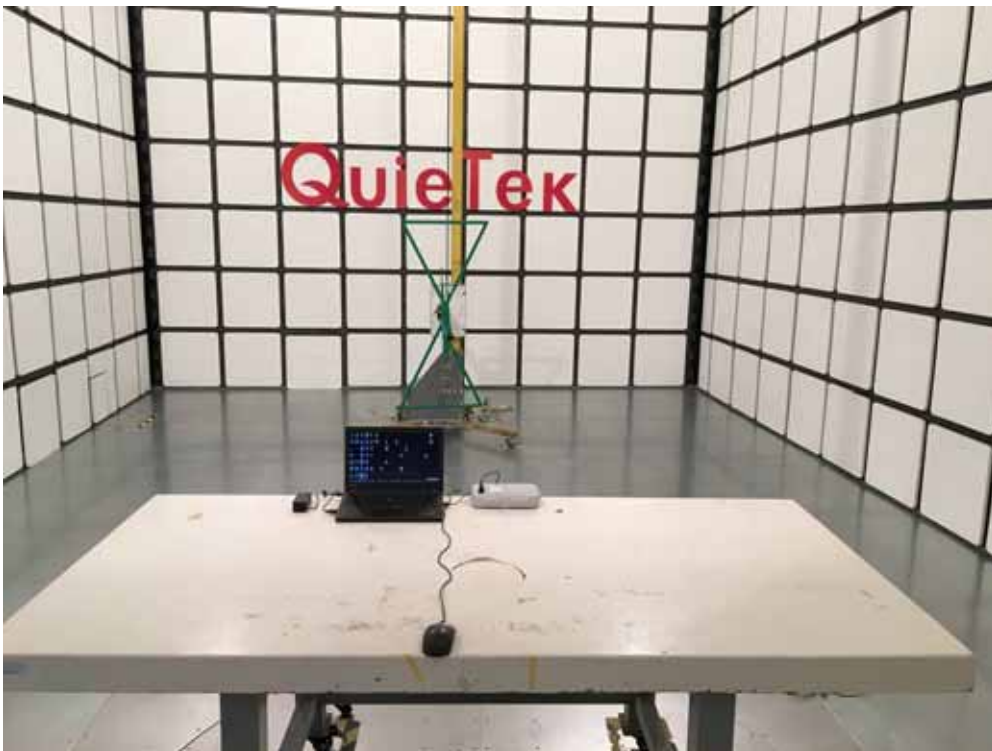

## FCC Part15.247&IC Test Setup Photograph

Test Mode: Mode 1

Description: Front View of Conducted emission Test Setup

Test Mode: Mode 1

Description: Side View of Conducted emission Test Setup

Description: Radiated Emission Test Setup for Below 30MHz

Description: Radiated Emission Test Setup for Below 1GHz

Description: Radiated Emission Test Setup for 1~18GHz

Description: Radiated Emission Test Setup for Above 18GHz