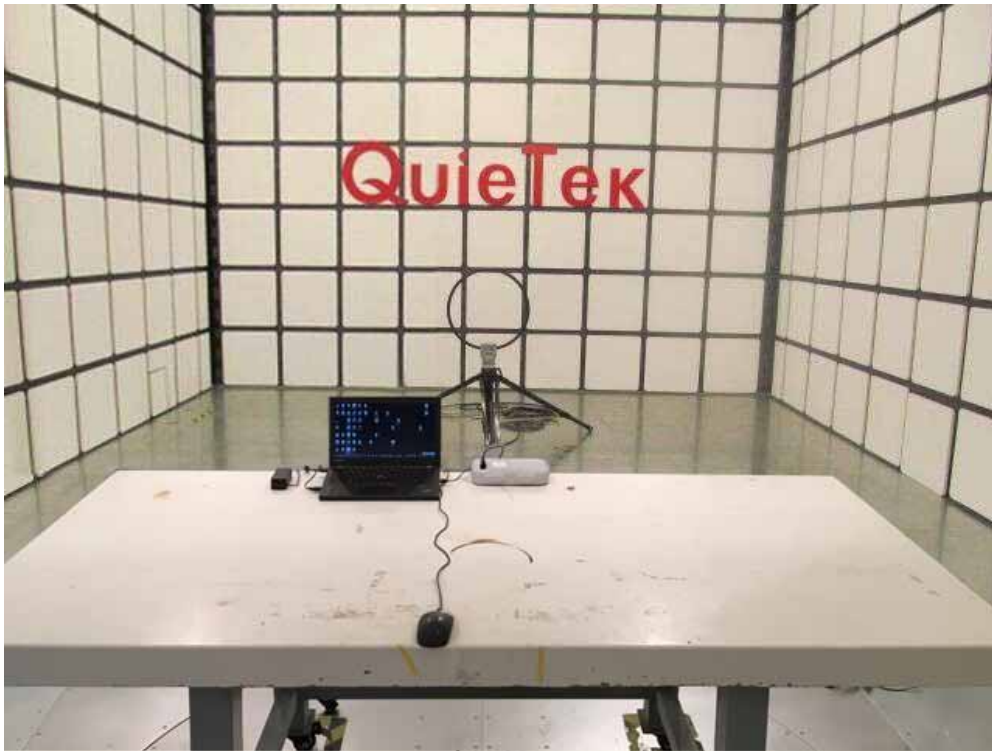

## FCC Part15.247&IC Test Setup Photograph

Test Mode: Mode 1

Description: Front View of Conducted emission Test Setup

Test Mode: Mode 1

Description: Side View of Conducted emission Test Setup

Description: Radiated Emission Test Setup for Below 30MHz

Description: Radiated Emission Test Setup for Below 1GHz

Description: Radiated Emission Test Setup for 1~18GHz

Description: Radiated Emission Test Setup for Above 18GHz