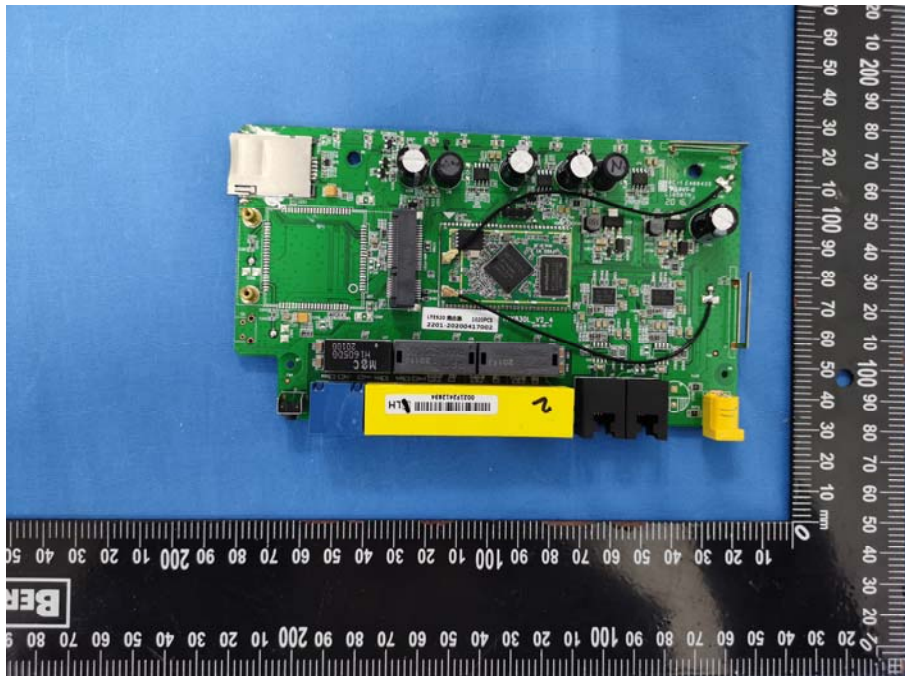

Internal Photos

Model Number: LTE520S

FCC ID: Y2P-LTE520S

EUT Photo (1)

EUT Photo (2)

EUT Photo (3)

EUT Photo (4)

EUT Photo (5)

EUT Photo (6)

EUT Photo (7)

EUT Photo (8)

EUT Photo (9)

EUT Photo (10)

EUT Photo (11)

EUT Photo (12)

EUT Photo (13)