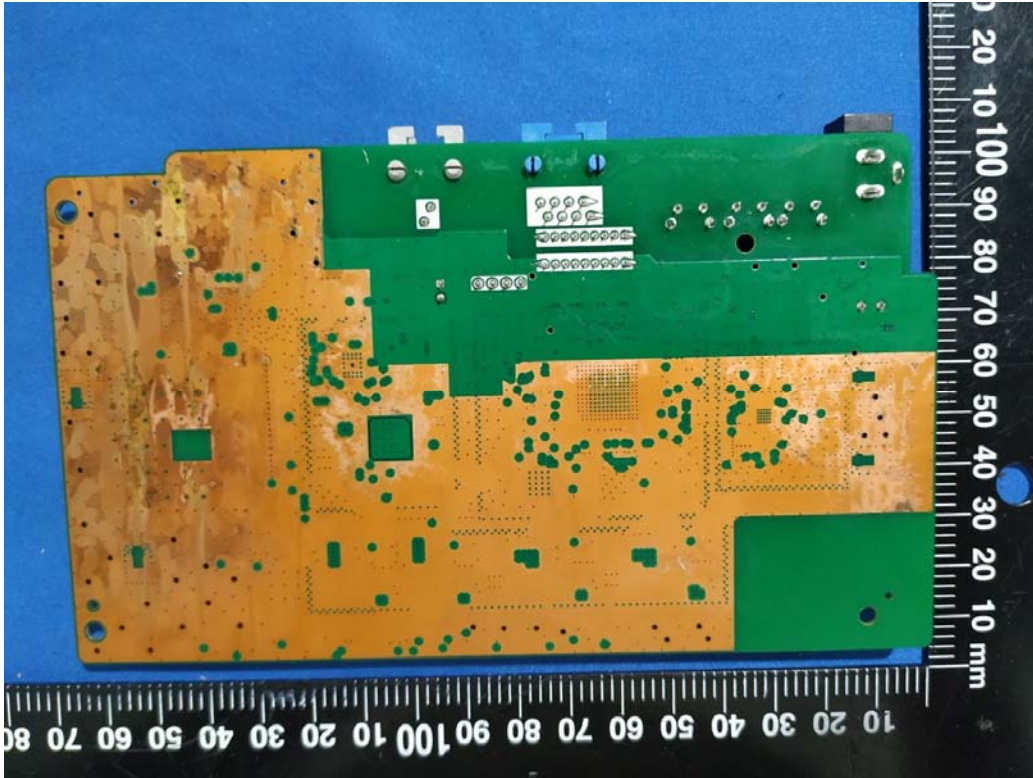

EXHIBIT C - EUT INTERNAL PHOTOGRAPHS

WWAN Module(FCC ID: XMR201909EC25AFX)

Wi-Fi Antenna Chain 1

Wi-Fi Antenna Chain 0