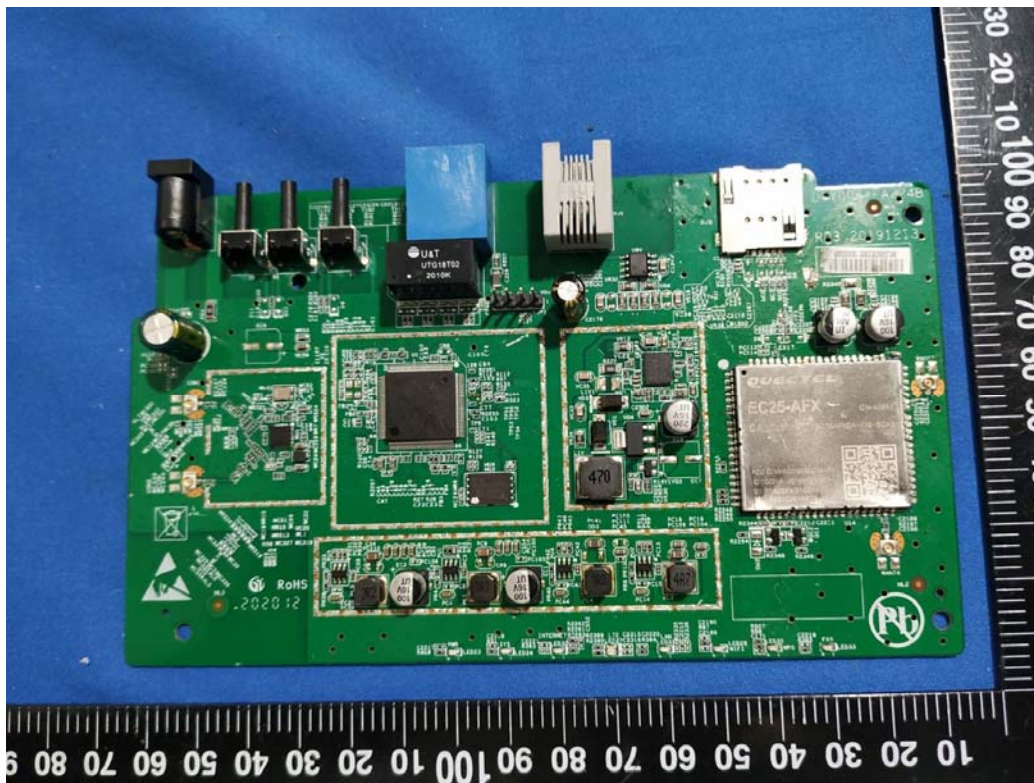

EXHIBIT C - EUT INTERNAL PHOTOGRAPHS

WWAN Module(FCC ID: XMR201909EC25AFX)

Wi-Fi Antenna Chain 1

Wi-Fi Antenna Chain 0