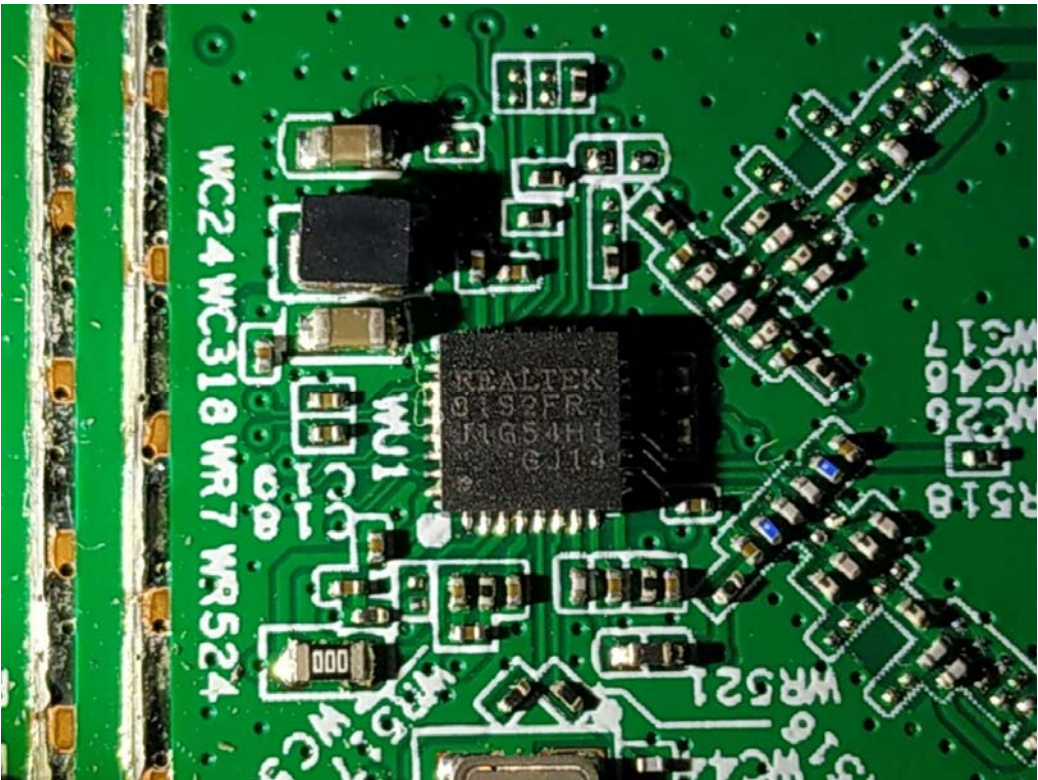

EXHIBIT C - EUT INTERNAL PHOTOGRAPHS

WWAN Module(FCC ID: XMR201909EC25AFX)

Wi-Fi Antenna Chain 1

Wi-Fi Antenna Chain 0