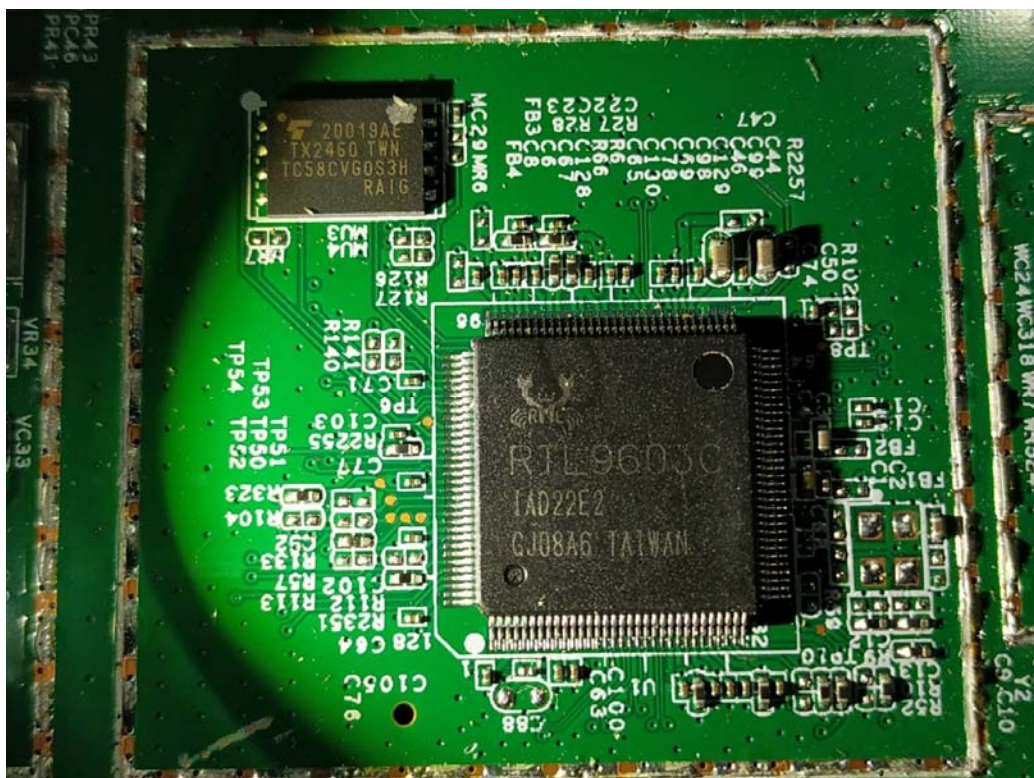

EXHIBIT C - EUT INTERNAL PHOTOGRAPHS

WWAN Module(FCC ID: XMR201909EC25AFX)

Wi-Fi Antenna Chain 1

Wi-Fi Antenna Chain 0