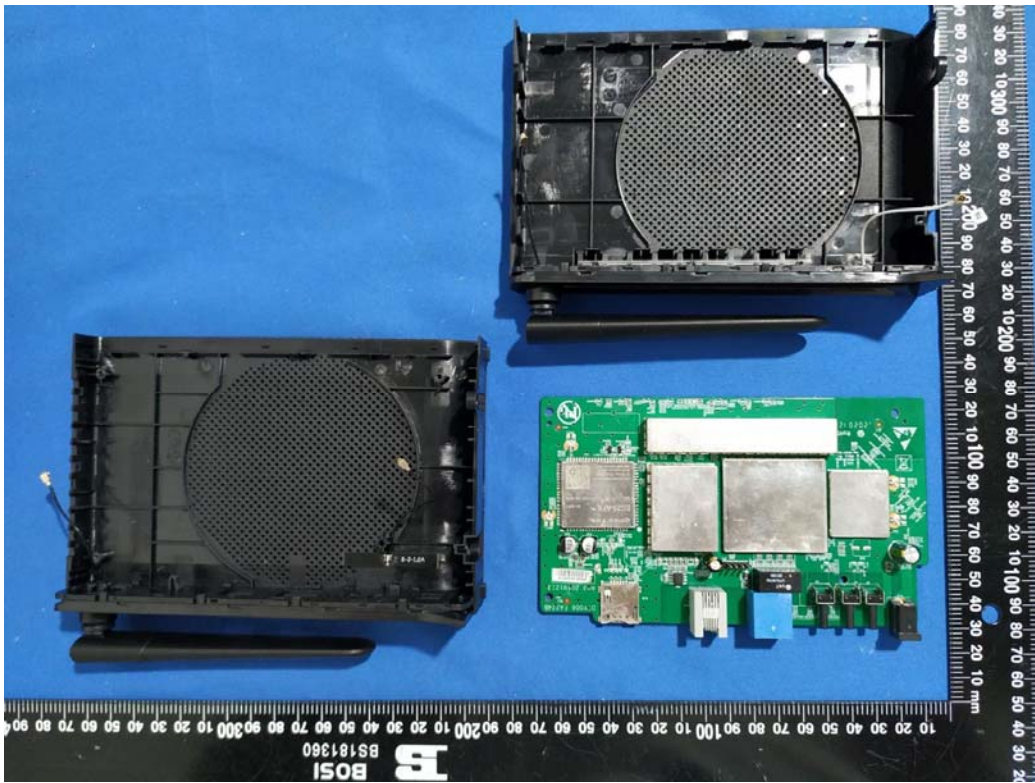

EXHIBIT C - EUT INTERNAL PHOTOGRAPHS

WWAN Module(FCC ID: XMR201909EC25AFX)

Wi-Fi Antenna Chain 1

Wi-Fi Antenna Chain 0