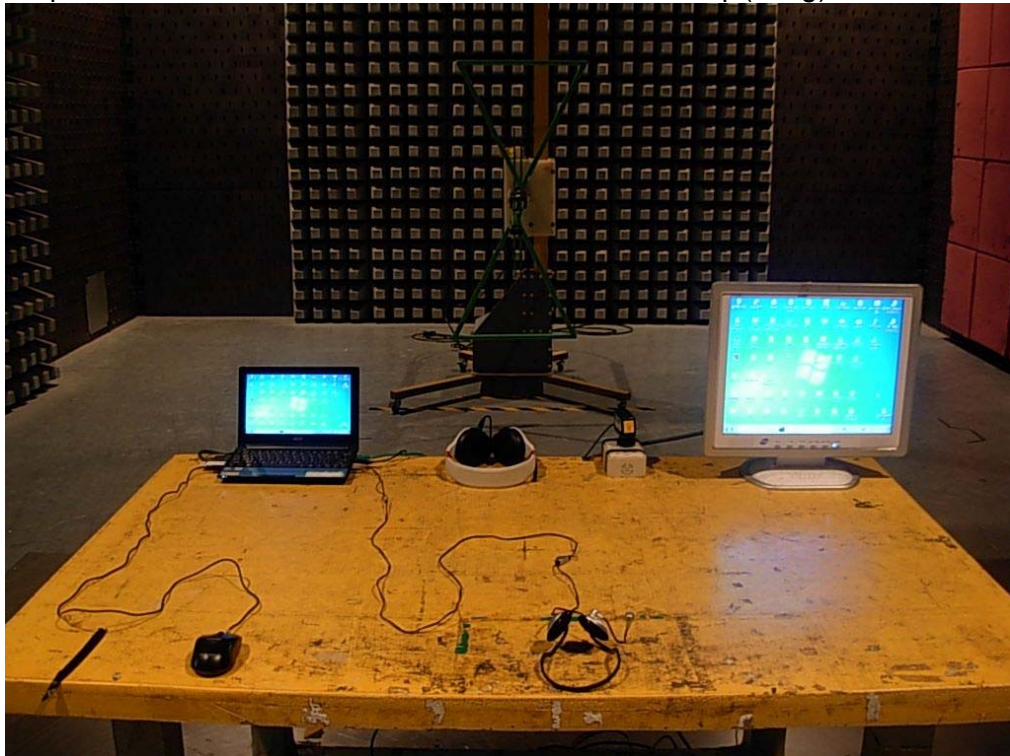

2.8. Test Photo

Test Mode : Mode 1: Transmit-Headset

Description : Front View of Conducted Emission Test Setup

Test Mode : Mode 1: Transmit-Headset

Description : Back View of Conducted Emission Test Setup

4.8. Test Photo

Test Mode : Mode 1: Transmit-Headset

Description : Front View of Radiated Emission Test Setup (Bilog)

Test Mode : Mode 1: Transmit-Headset

Description : Back View of Radiated Emission Test Setup (Bilog)

Test Mode : Mode 1: Transmit-Headset

Description : Front View of Radiated Emission Test Setup (Horn)

Test Mode : Mode 1: Transmit-Headset

Description : Back View of Radiated Emission Test Setup (Horn)