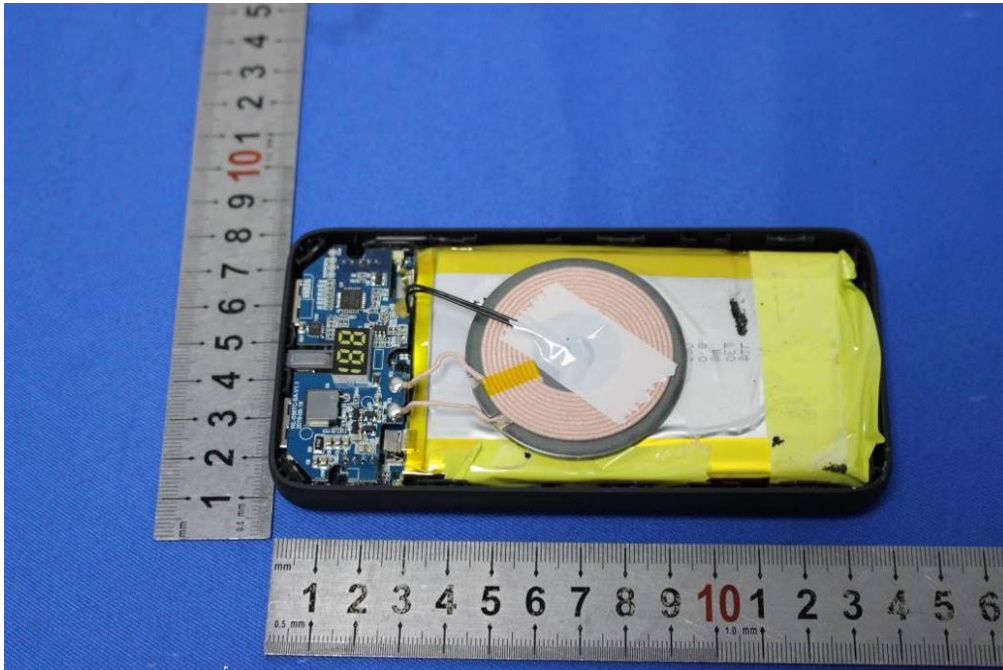

Internal Photos for SZEM1907016262CR

FCC ID: Y22-S7PWZ

1 EUT Constructional Details

Antenna: