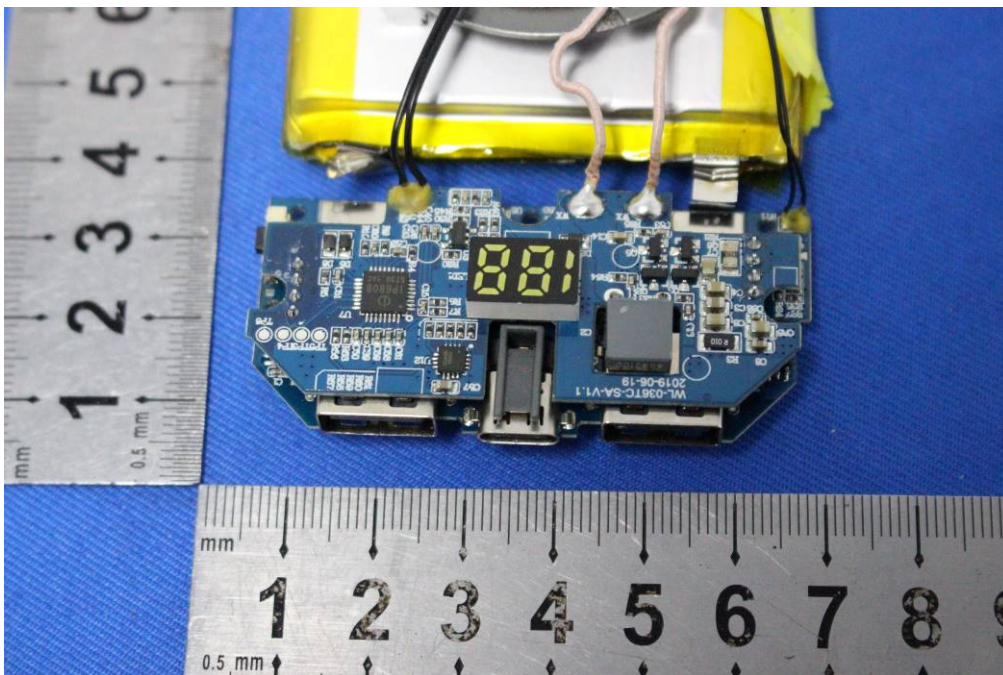

Internal Photos for SZEM1907016262CR

FCC ID: Y22-S7PWZ

1 EUT Constructional Details

Antenna: