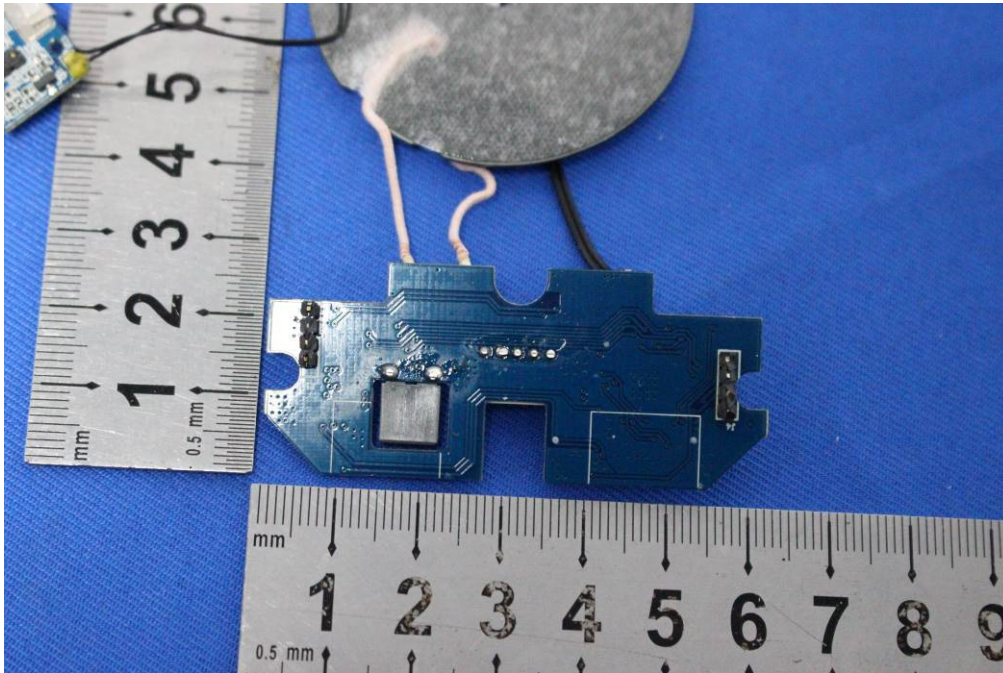

Internal Photos for SZEM1907016262CR

FCC ID: Y22-S7PWZ

1 EUT Constructional Details

Antenna: