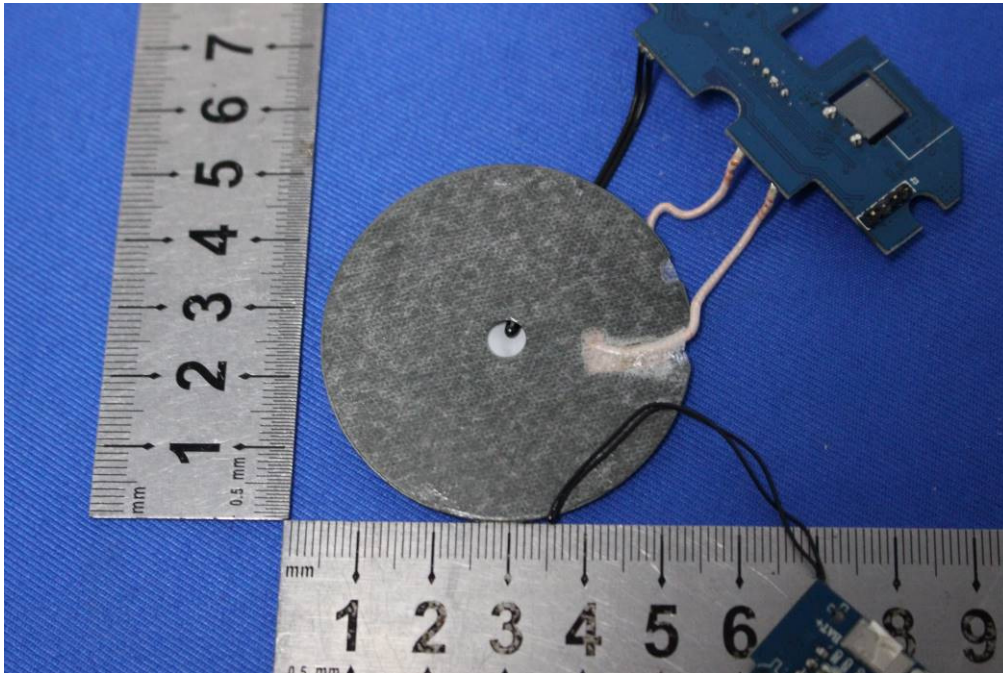

Internal Photos for SZEM1907016262CR

FCC ID: Y22-S7PWZ

1 EUT Constructional Details

Antenna: