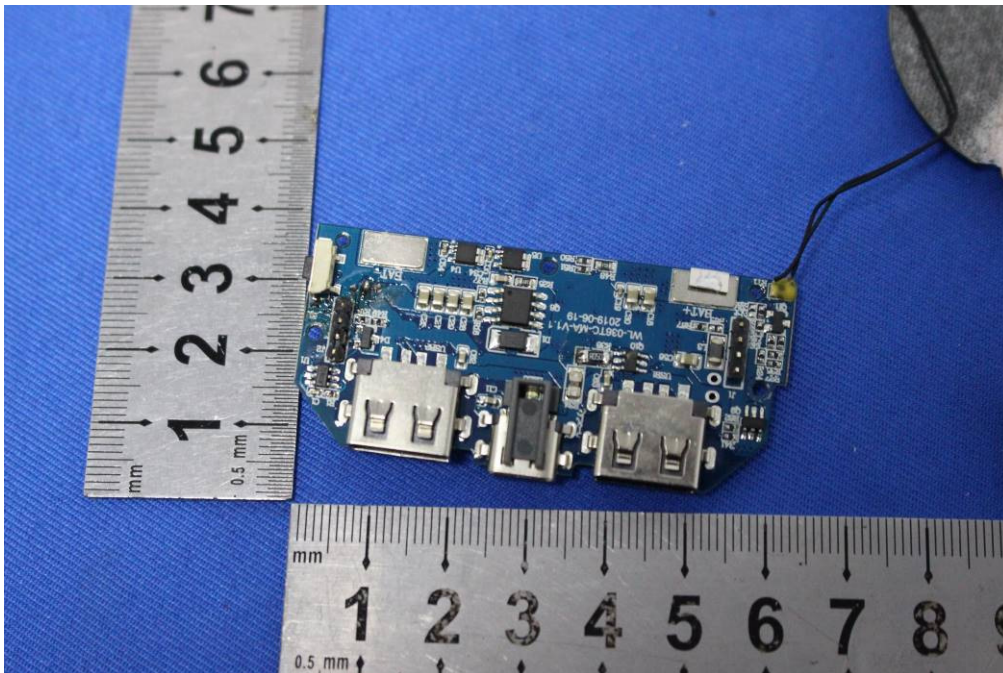

Internal Photos for SZEM1907016262CR

FCC ID: Y22-S7PWZ

1 EUT Constructional Details

Antenna: