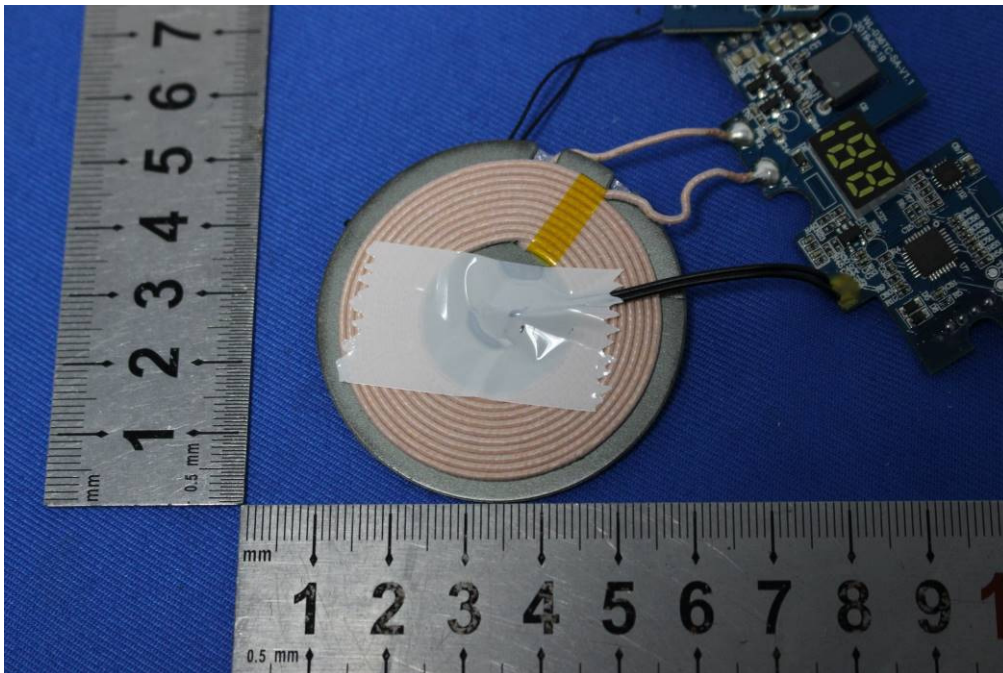

Internal Photos for SZEM1907016262CR

FCC ID: Y22-S7PWZ

1 EUT Constructional Details

Antenna: