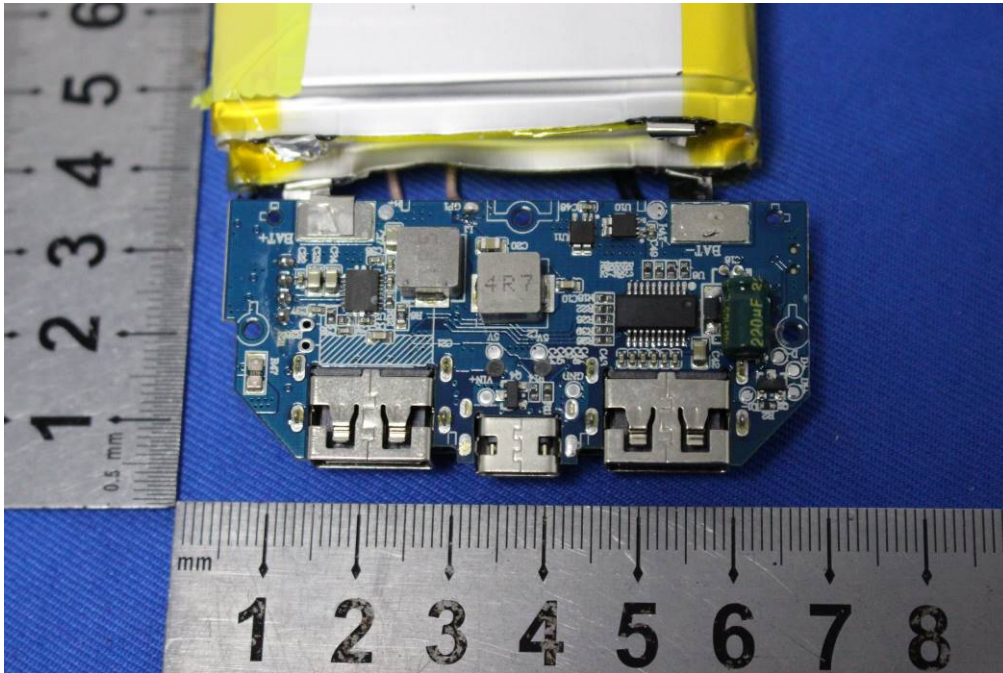

Internal Photos for SZEM1907016262CR

FCC ID: Y22-S7PWZ

1 EUT Constructional Details

Antenna: