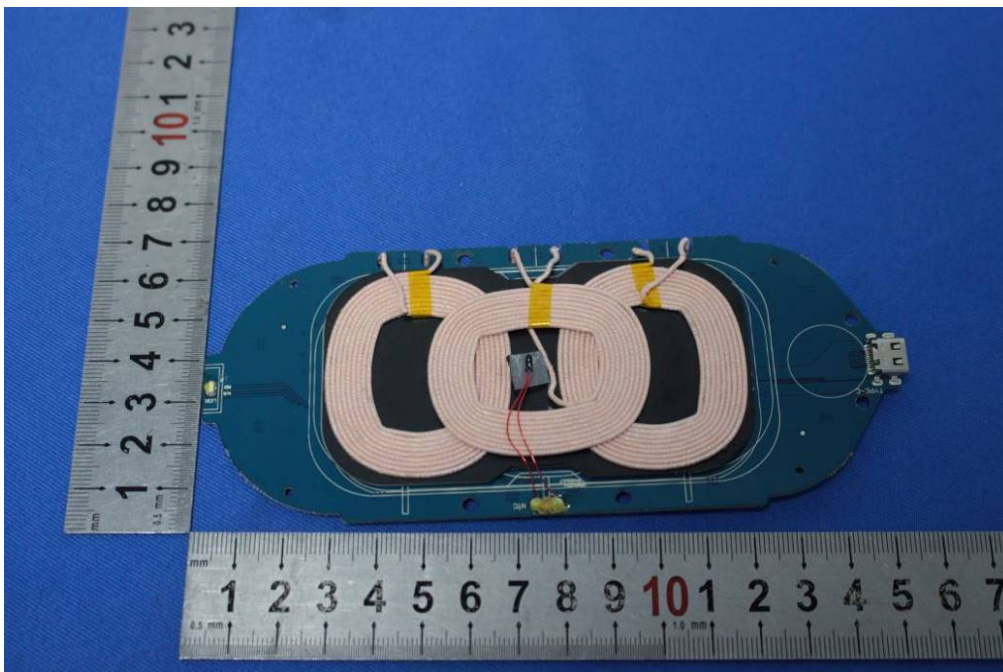

Internal Photos for SZEM1906015596CR

FCC ID: Y22-S7FMZ

1 EUT Constructional Details

Antenna: