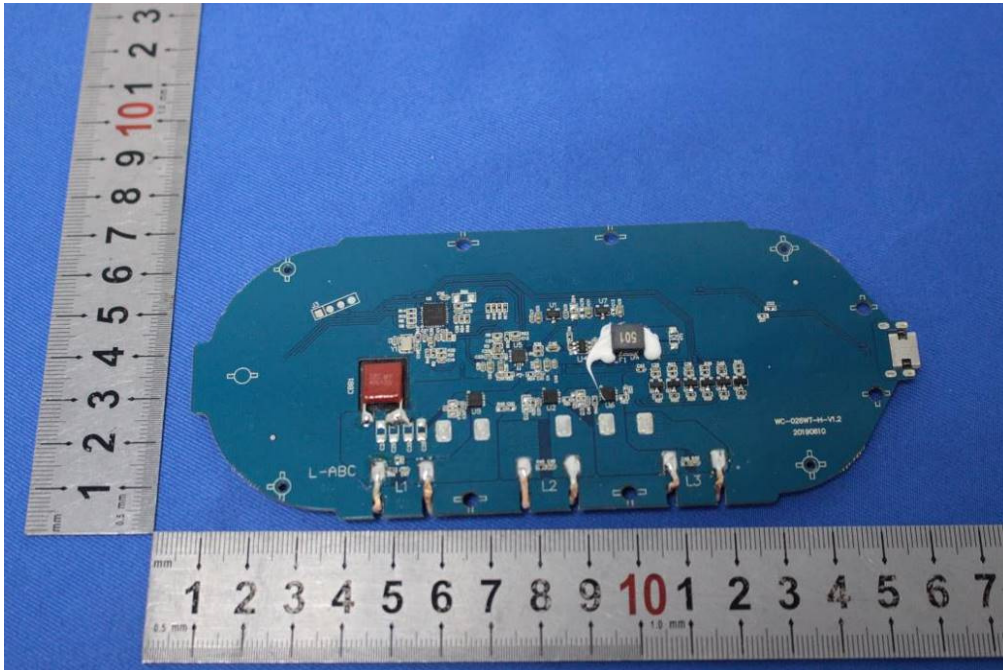

Internal Photos for SZEM1906015596CR

FCC ID: Y22-S7FMZ

1 EUT Constructional Details

Antenna: