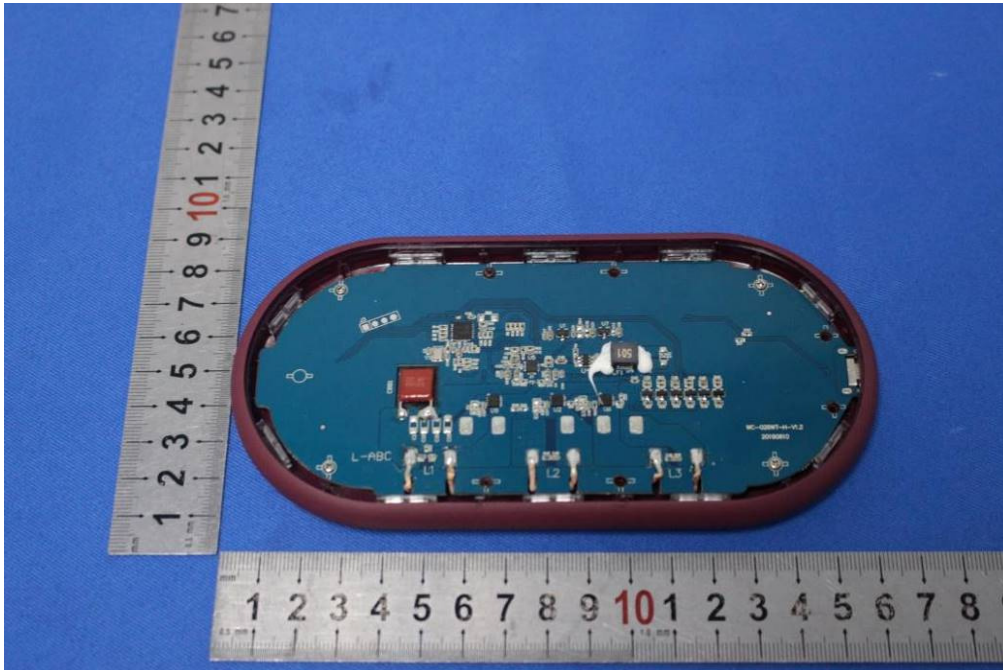

Internal Photos for SZEM1906015596CR

FCC ID: Y22-S7FMZ

1 EUT Constructional Details

Antenna: