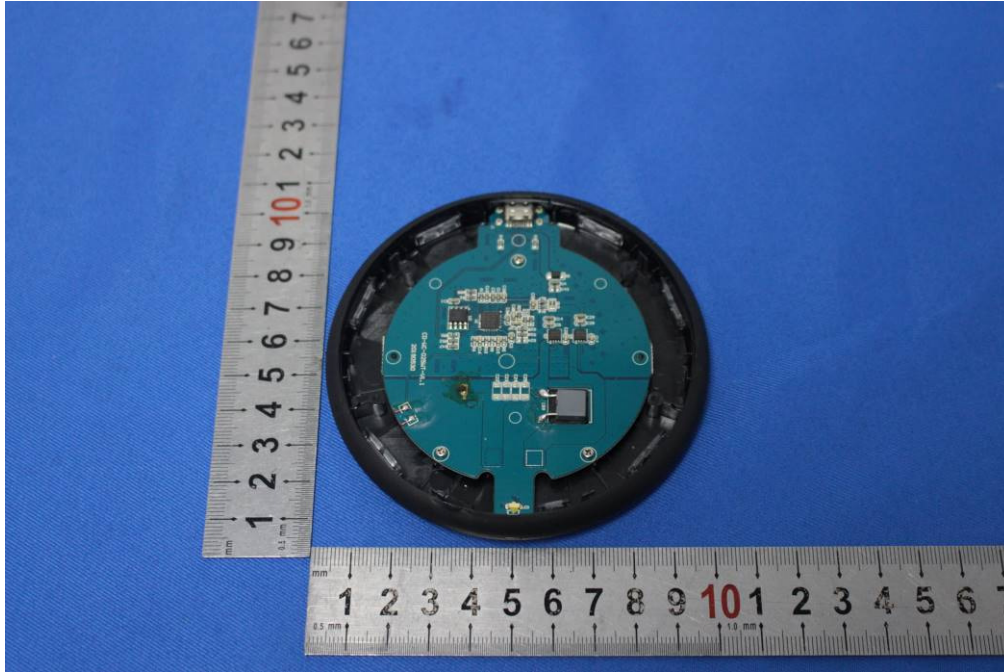

Internal Photos for SZEM1906015338CR

FCC ID: Y22- S7FBZ

1 EUT Constructional Details

Antenna: