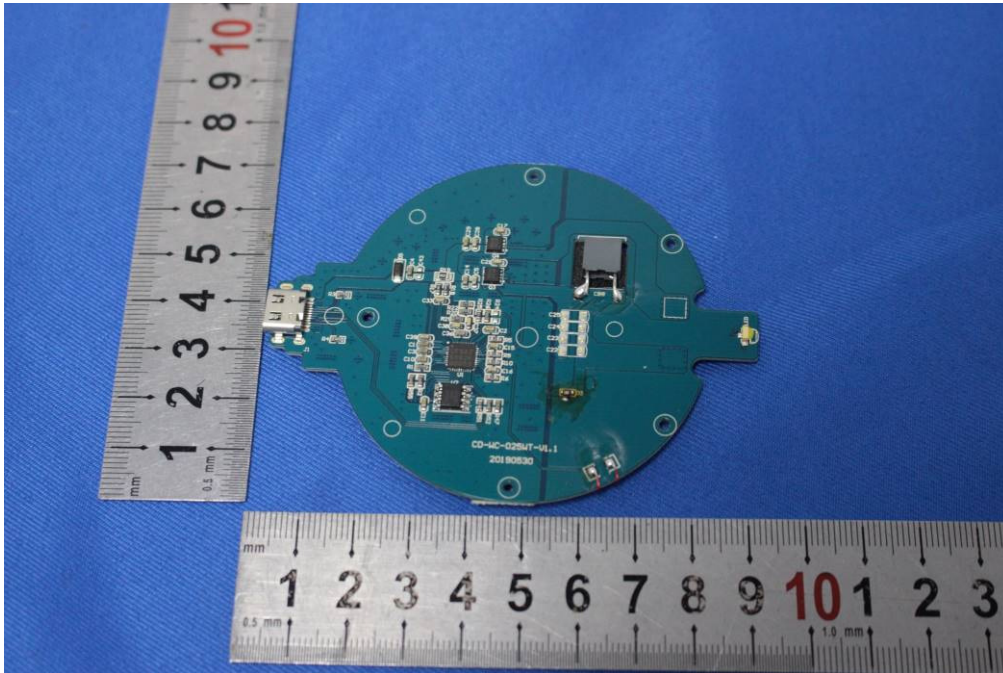

Internal Photos for SZEM1906015338CR

FCC ID: Y22- S7FBZ

1 EUT Constructional Details

Antenna: