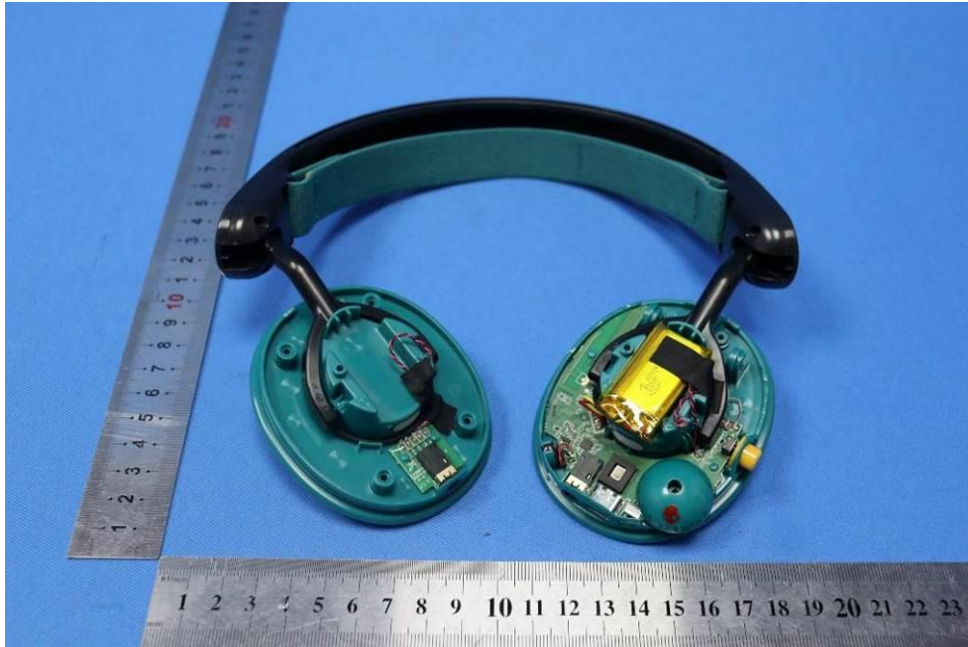

Appendix

Internal Photos

for SZCR2305001618AT

FCC ID: Y22-S6KBW

EUT Constructional Details (EUT Photos)

- End of the Appendix -