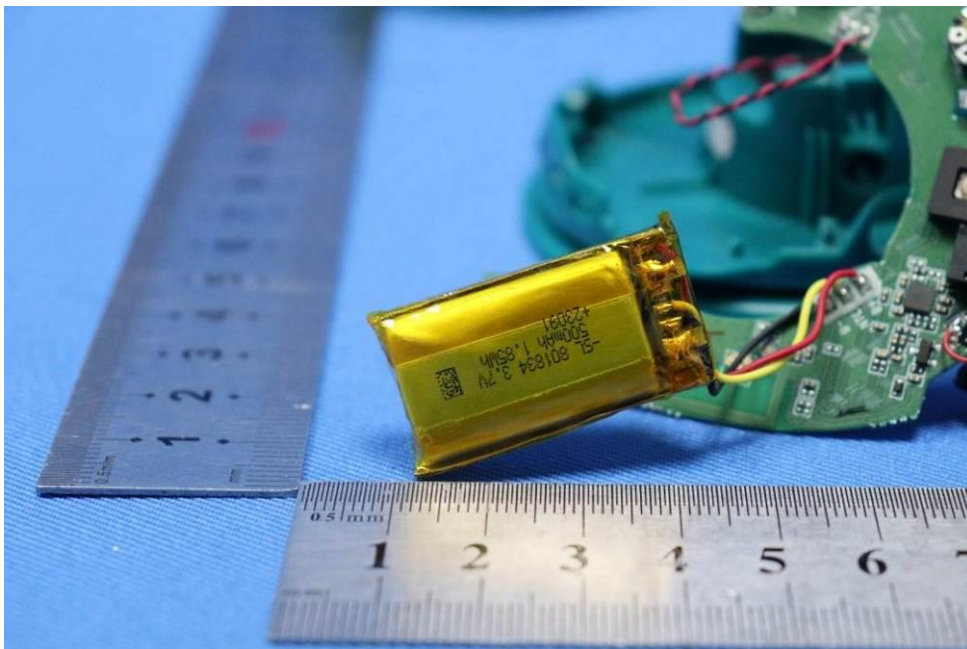

Appendix

Internal Photos

for SZCR2305001618AT

FCC ID: Y22-S6KBW

EUT Constructional Details (EUT Photos)

- End of the Appendix -