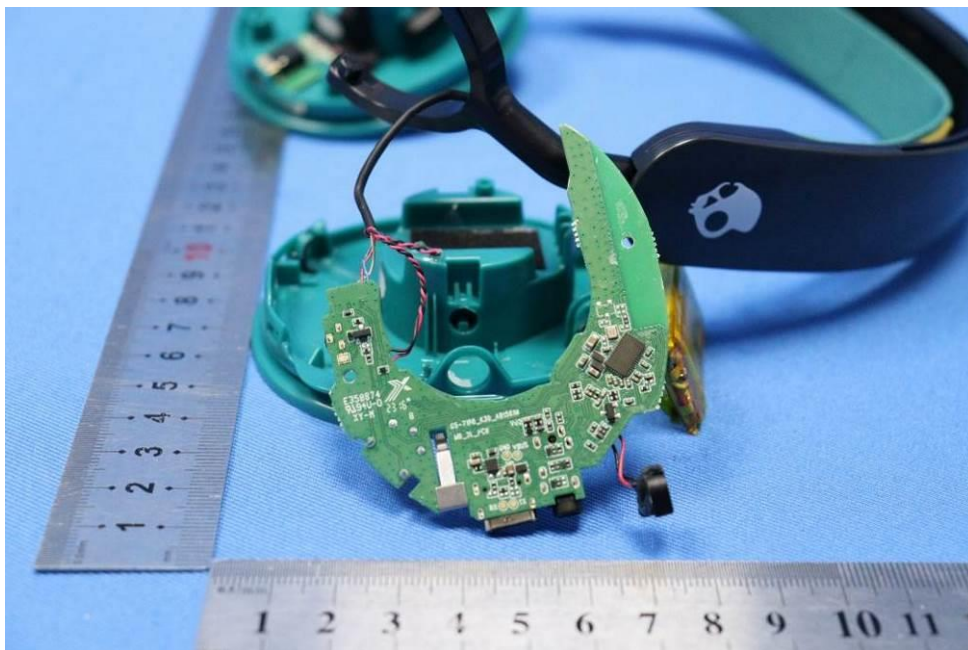

Appendix

Internal Photos

for SZCR2305001618AT

FCC ID: Y22-S6KBW

EUT Constructional Details (EUT Photos)

- End of the Appendix -