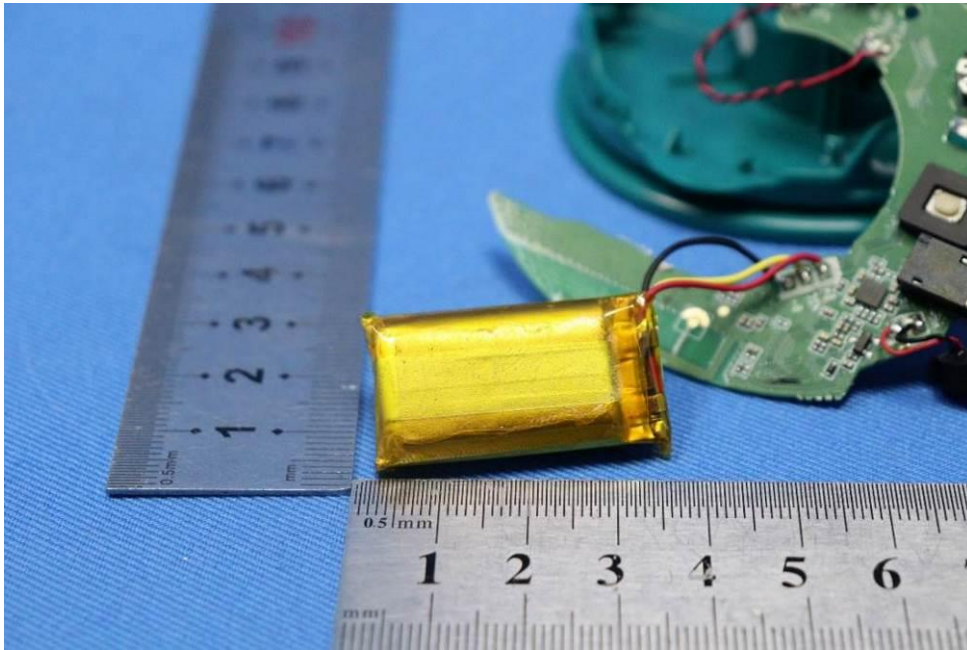

Appendix

Internal Photos

for SZCR2305001618AT

FCC ID: Y22-S6KBW

EUT Constructional Details (EUT Photos)

- End of the Appendix -