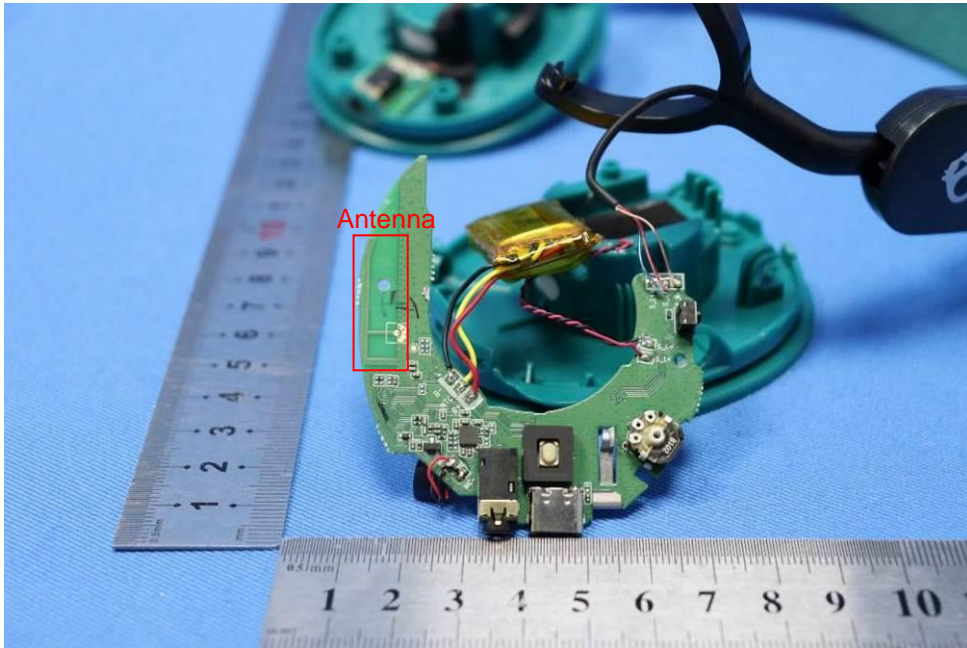

Appendix

Internal Photos

for SZCR2305001618AT

FCC ID: Y22-S6KBW

EUT Constructional Details (EUT Photos)

- End of the Appendix -