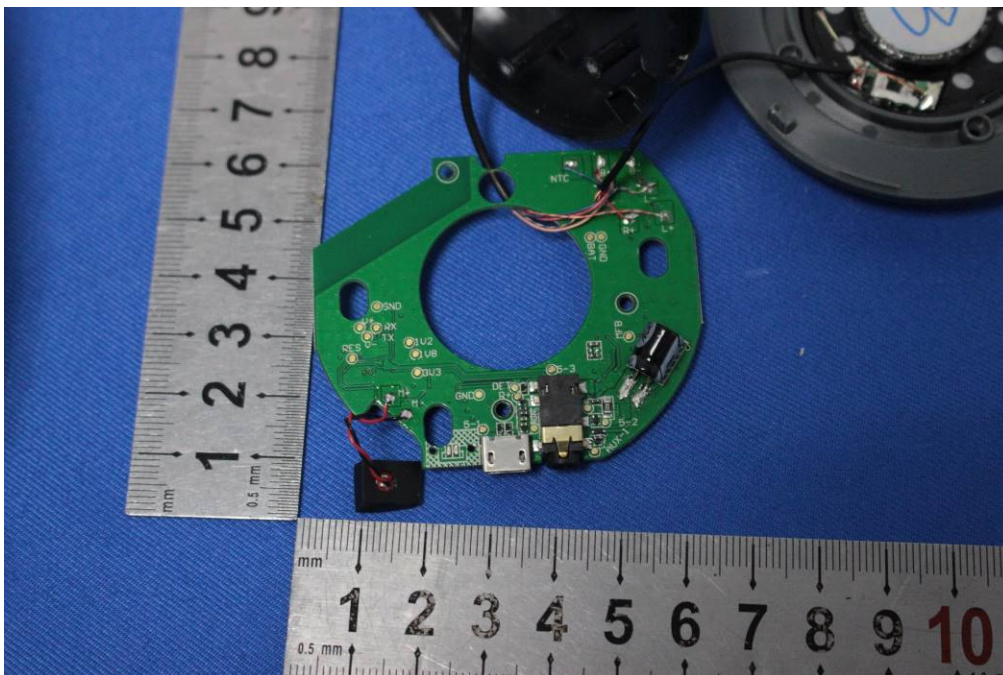

Internal Photos for SZEM1907016044CR

FCC ID: Y22- S5CSW

1 EUT Constructional Details

Antenna: