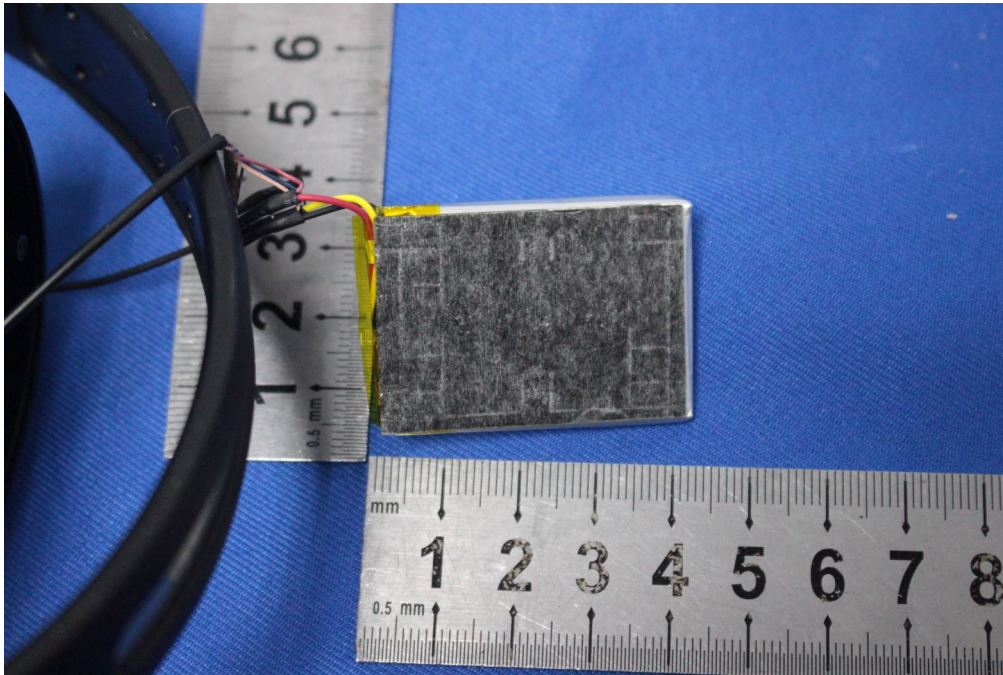

Internal Photos for SZEM1907016044CR

FCC ID: Y22- S5CSW

1 EUT Constructional Details

Antenna: