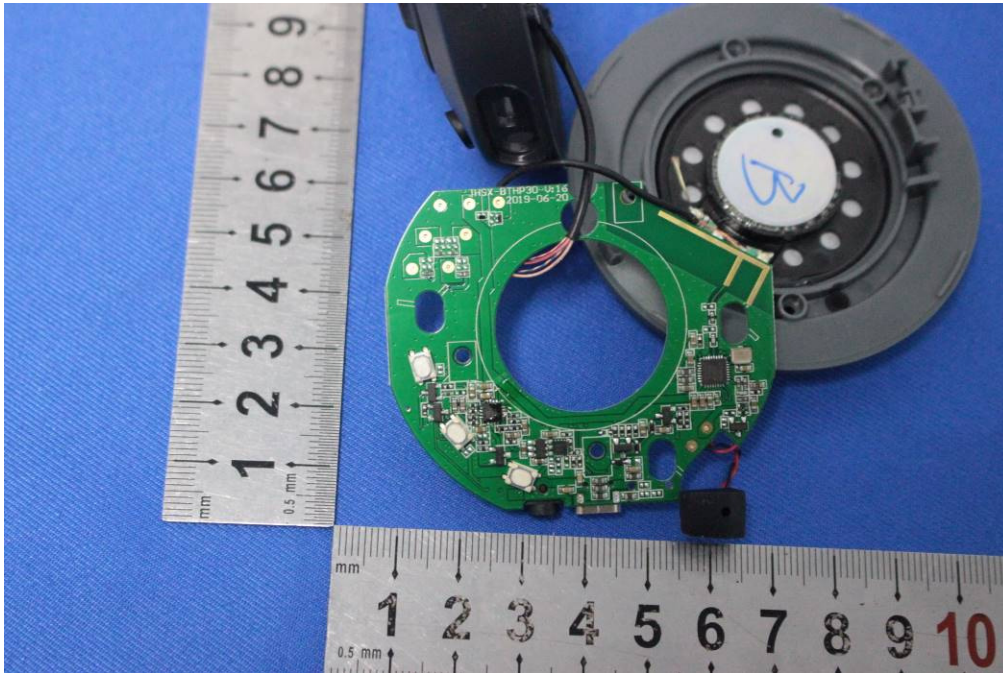

Internal Photos for SZEM1907016044CR

FCC ID: Y22- S5CSW

1 EUT Constructional Details

Antenna: