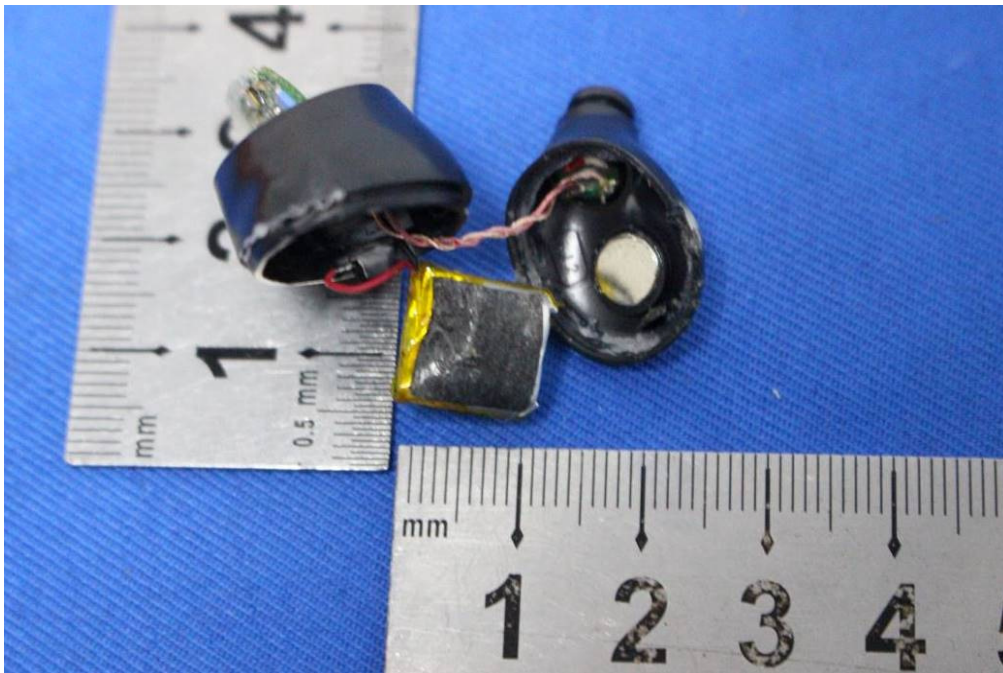

Internal Photos for SZEM1906014904CR

FCC ID: Y22-S2TDW

1 EUT Constructional Details

Antenna: