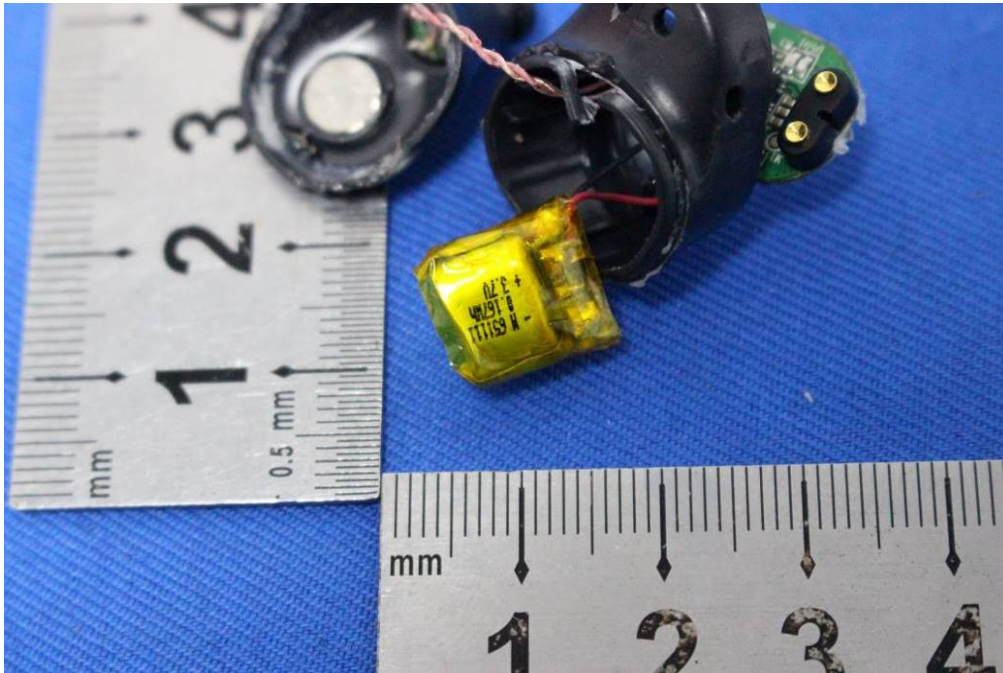

Internal Photos for SZEM1906014904CR

FCC ID: Y22-S2TDW

1 EUT Constructional Details

Antenna: