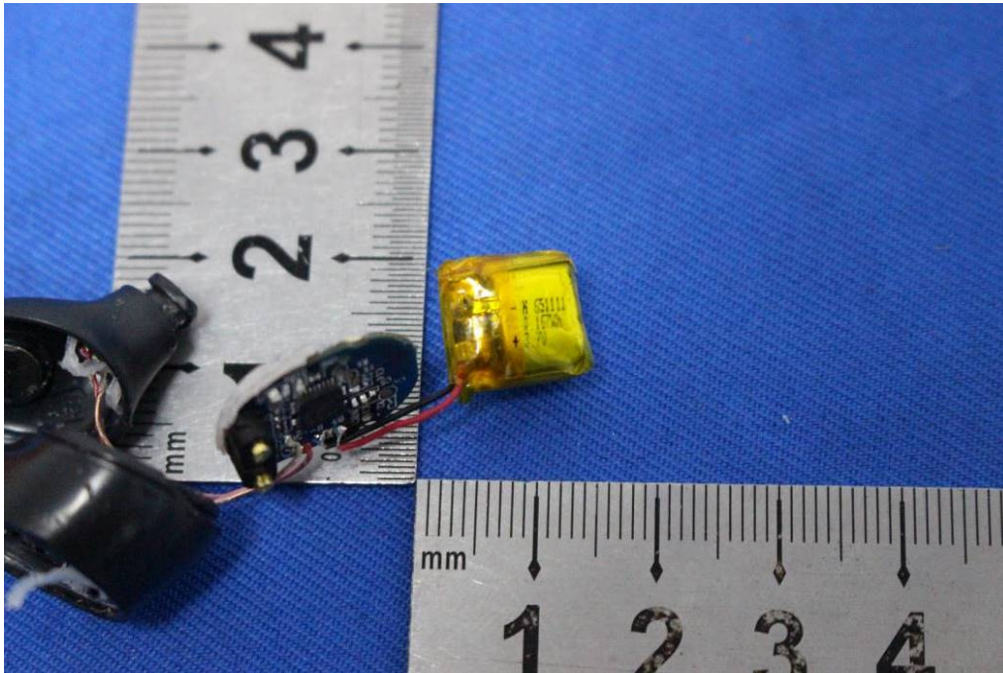

Internal Photos for SZEM1906014904CR

FCC ID: Y22-S2TDW

1 EUT Constructional Details

Antenna: