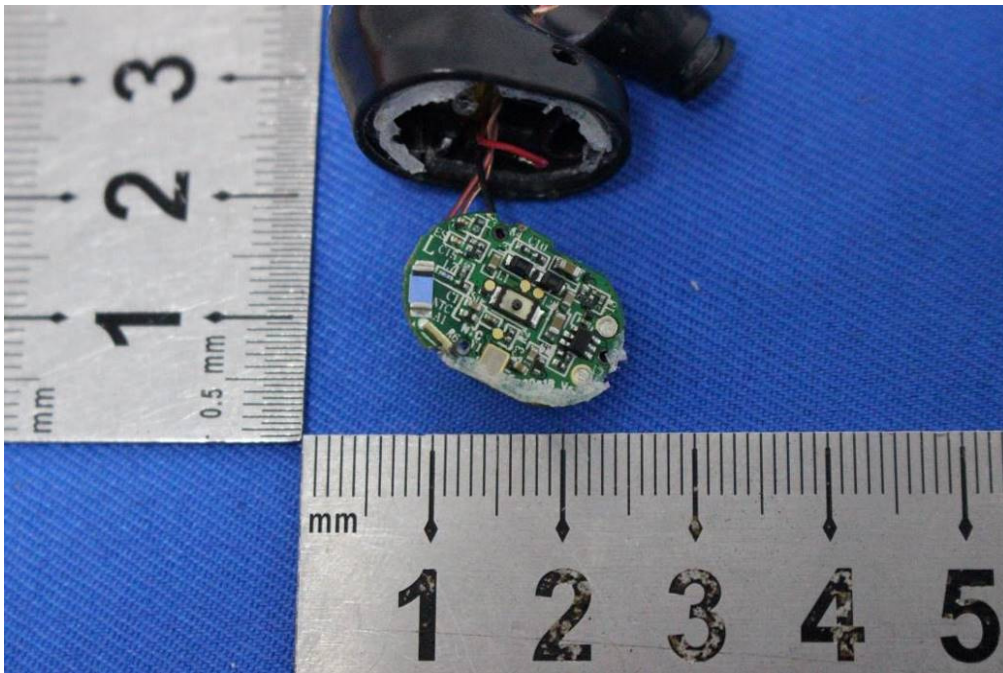

Internal Photos for SZEM1906014904CR

FCC ID: Y22-S2TDW

1 EUT Constructional Details

Antenna: