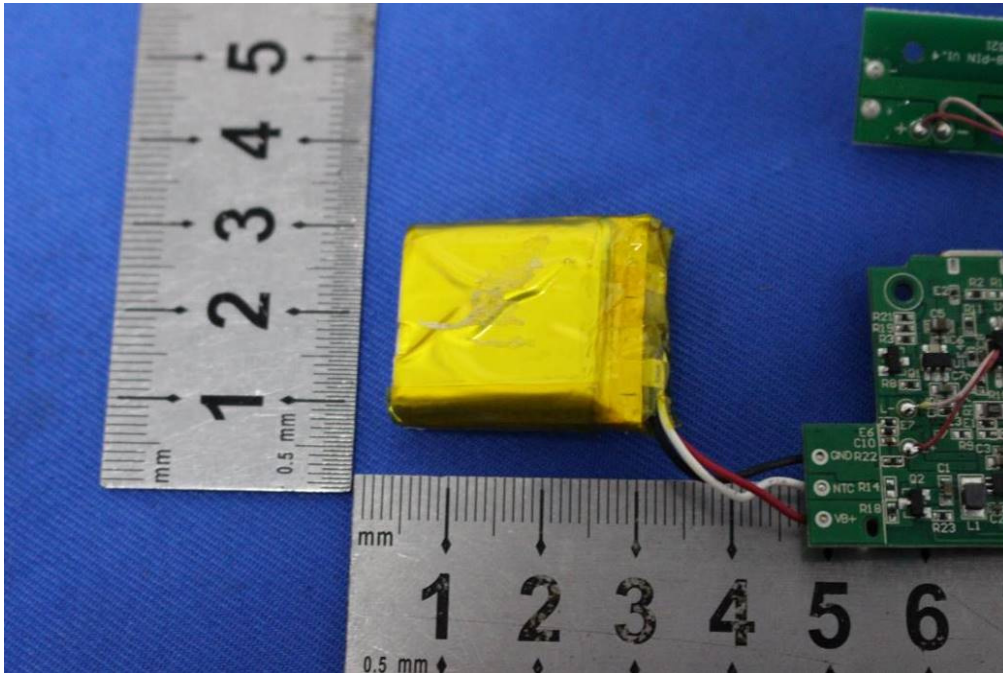

Internal Photos for SZEM1906014904CR

FCC ID: Y22-S2TDW

1 EUT Constructional Details

Antenna: