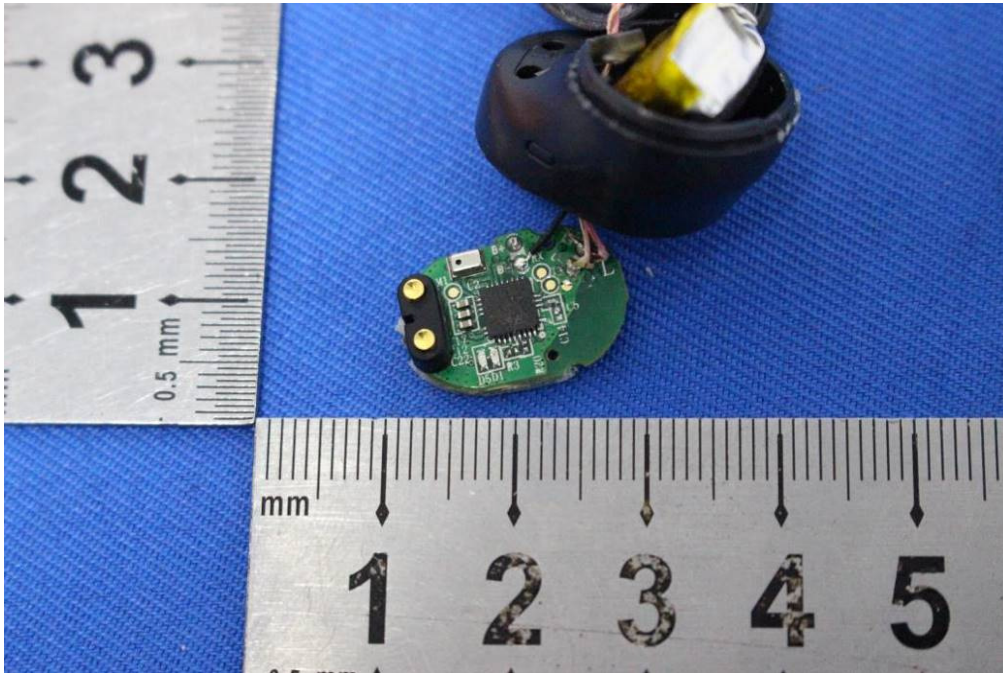

Internal Photos for SZEM1906014904CR

FCC ID: Y22-S2TDW

1 EUT Constructional Details

Antenna: