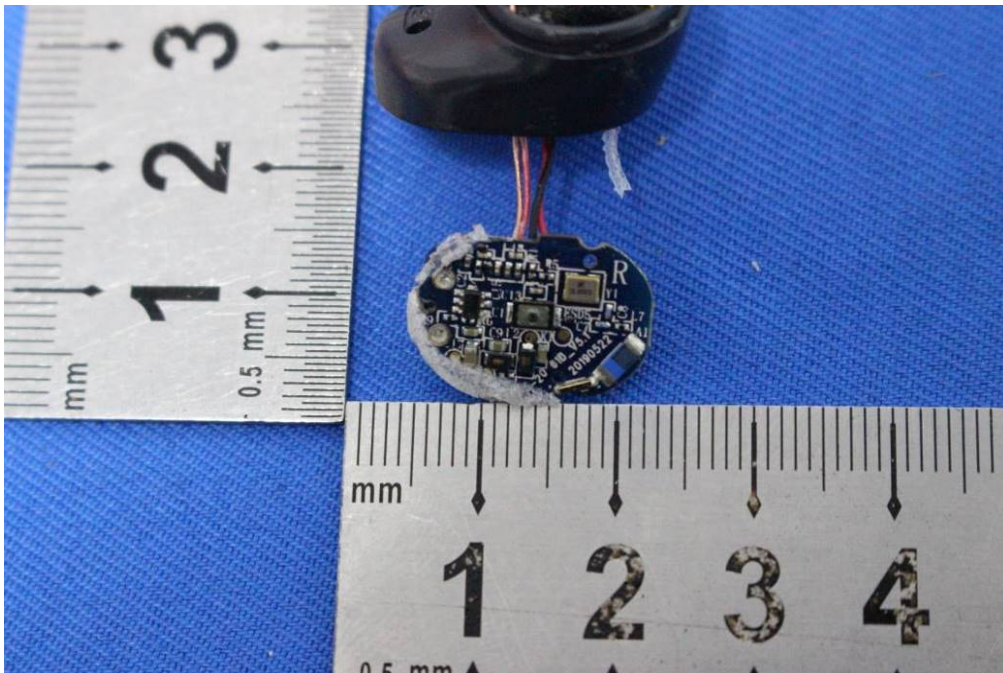

Internal Photos for SZEM1906014904CR

FCC ID: Y22-S2TDW

1 EUT Constructional Details

Antenna: