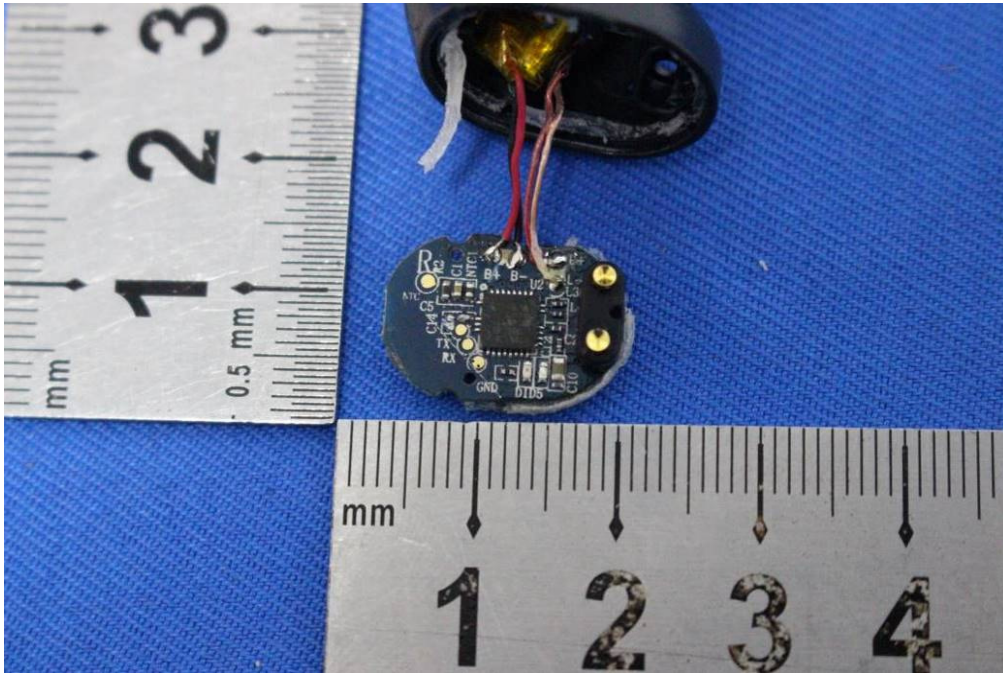

Internal Photos for SZEM1906014904CR

FCC ID: Y22-S2TDW

1 EUT Constructional Details

Antenna: