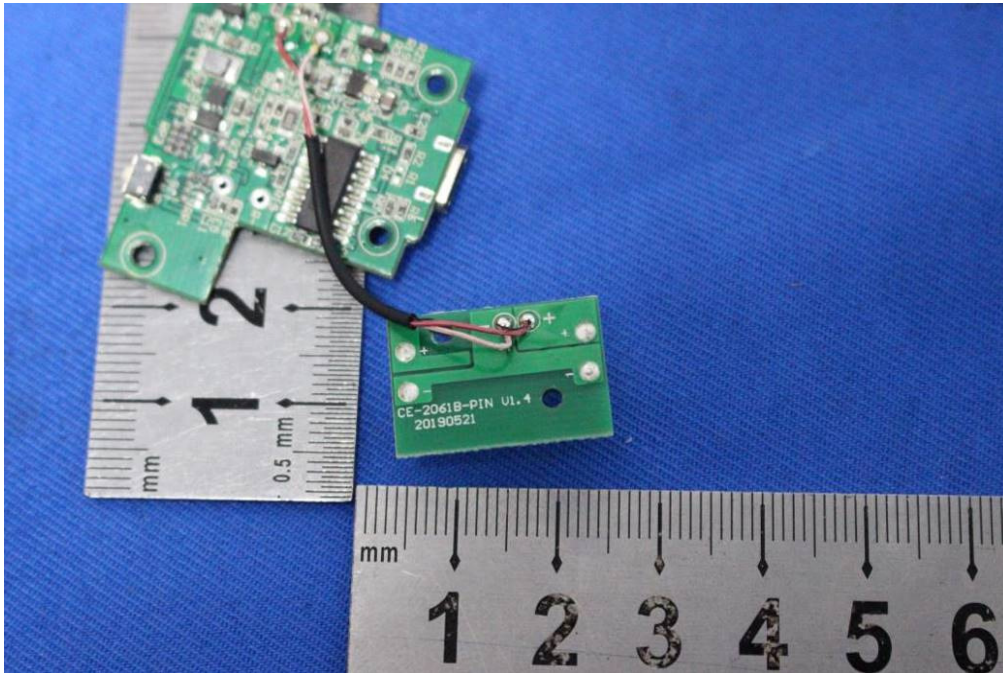

Internal Photos for SZEM1906014904CR

FCC ID: Y22-S2TDW

1 EUT Constructional Details

Antenna: