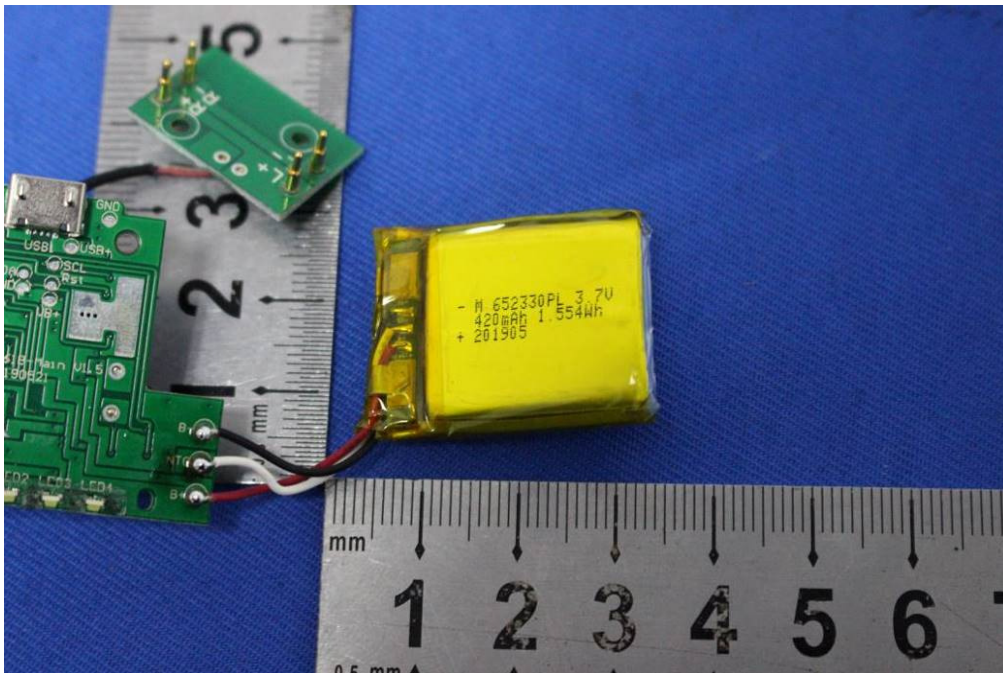

Internal Photos for SZEM1906014904CR

FCC ID: Y22-S2TDW

1 EUT Constructional Details

Antenna: