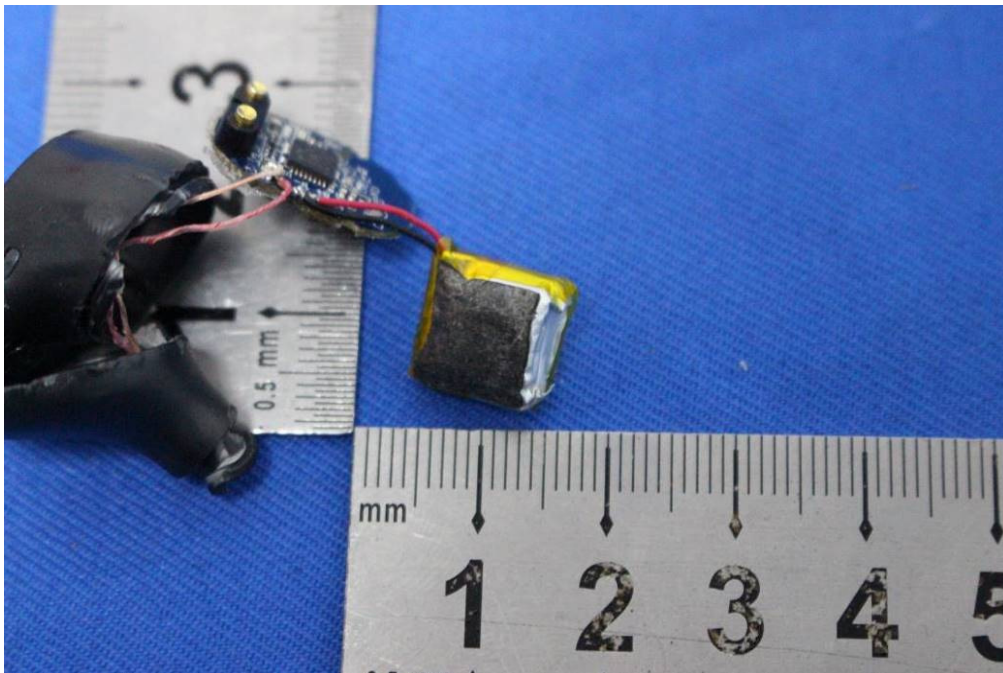

Internal Photos for SZEM1906014904CR

FCC ID: Y22-S2TDW

1 EUT Constructional Details

Antenna: