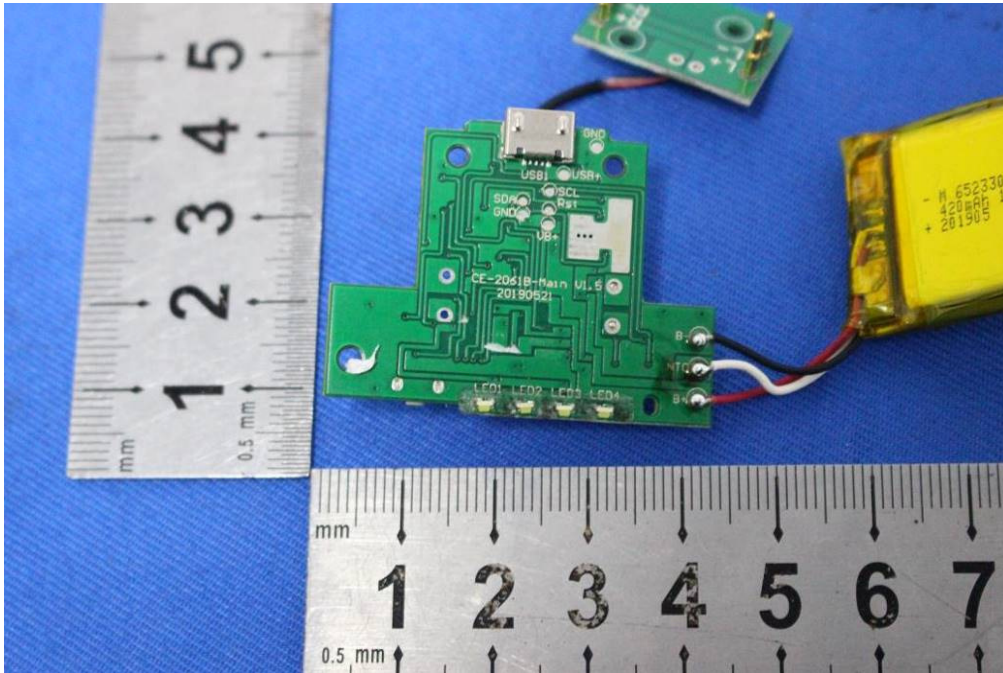

Internal Photos for SZEM1906014904CR

FCC ID: Y22-S2TDW

1 EUT Constructional Details

Antenna: