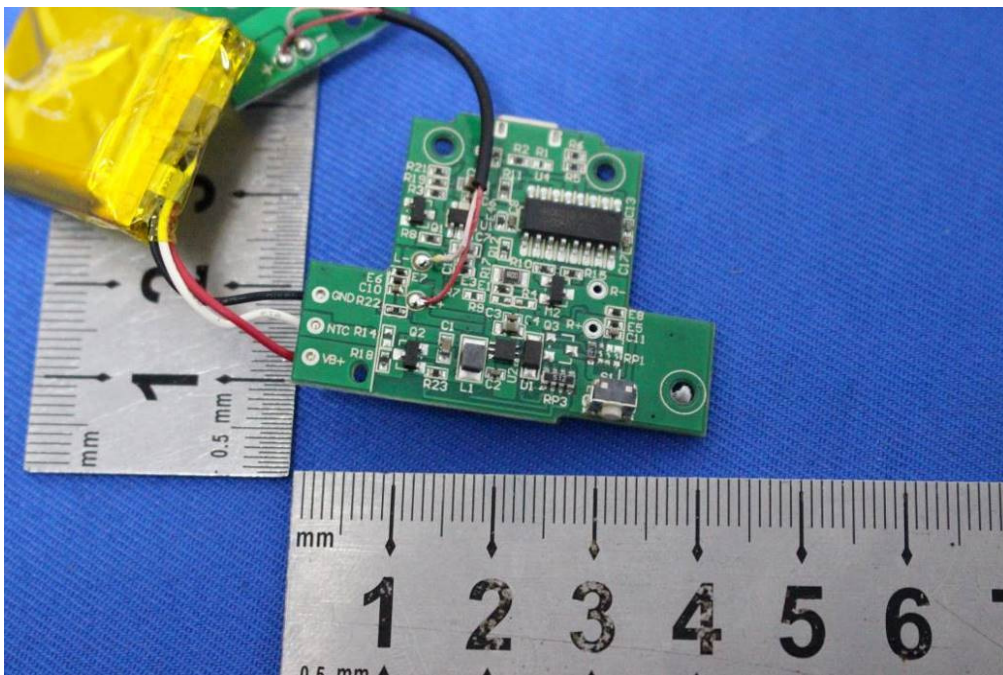

Internal Photos for SZEM1906014904CR

FCC ID: Y22-S2TDW

1 EUT Constructional Details

Antenna: