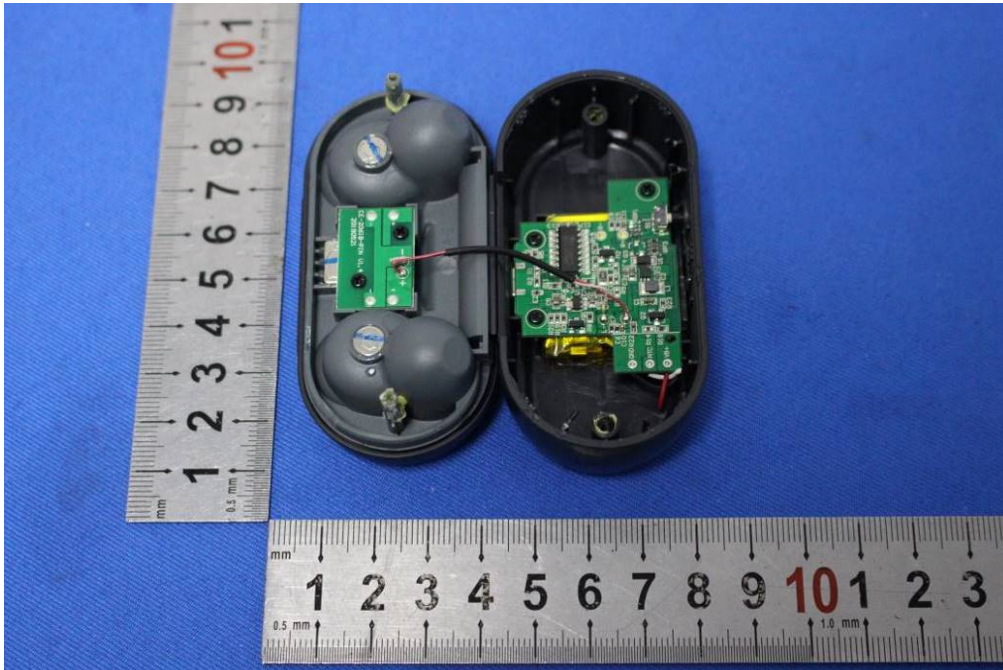

Internal Photos for SZEM1906014904CR

FCC ID: Y22-S2TDW

1 EUT Constructional Details

Antenna: