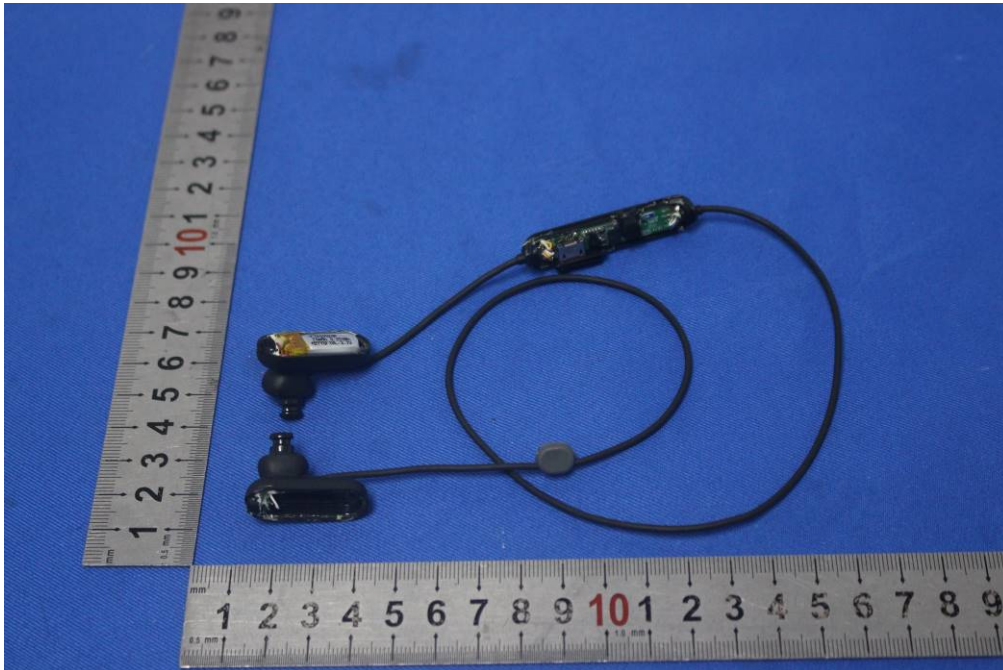

# Internal Photos for SZEM1907016661CR

FCC ID: Y22-S2NQW

# 1 EUT Constructional Details

Antenna: