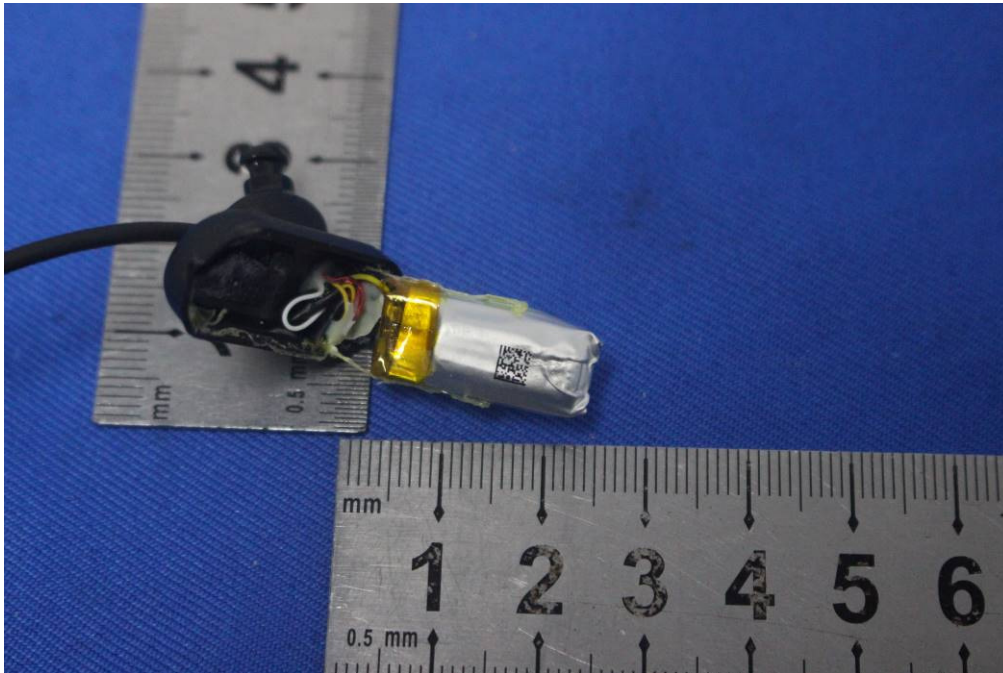

# Internal Photos for SZEM1907016661CR

FCC ID: Y22-S2NQW

# 1 EUT Constructional Details

Antenna: