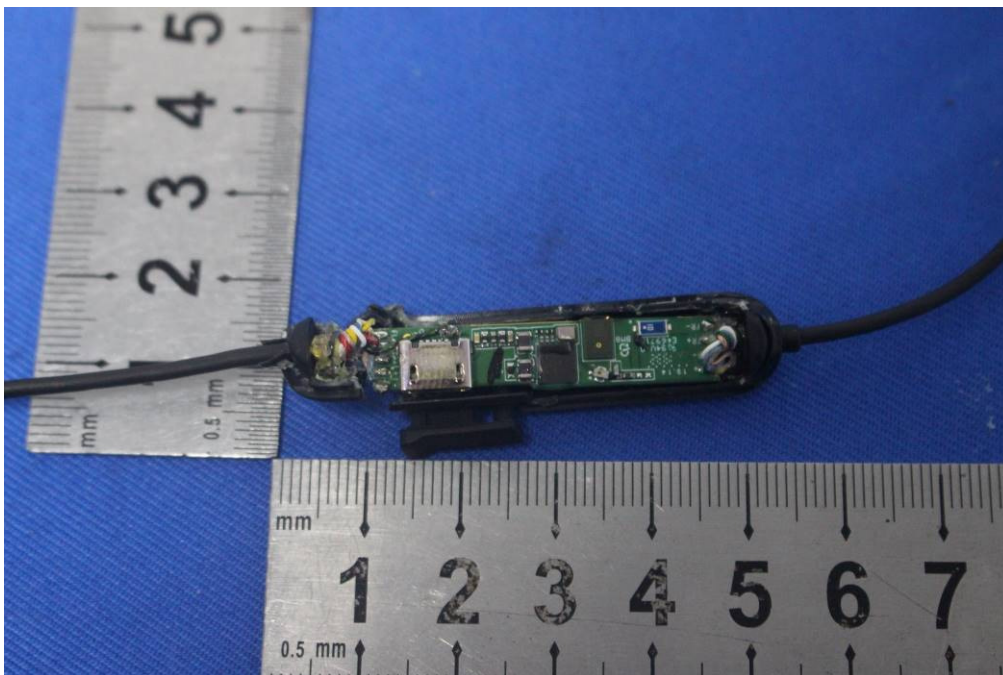

# Internal Photos for SZEM1907016661CR

FCC ID: Y22-S2NQW

# 1 EUT Constructional Details

Antenna: