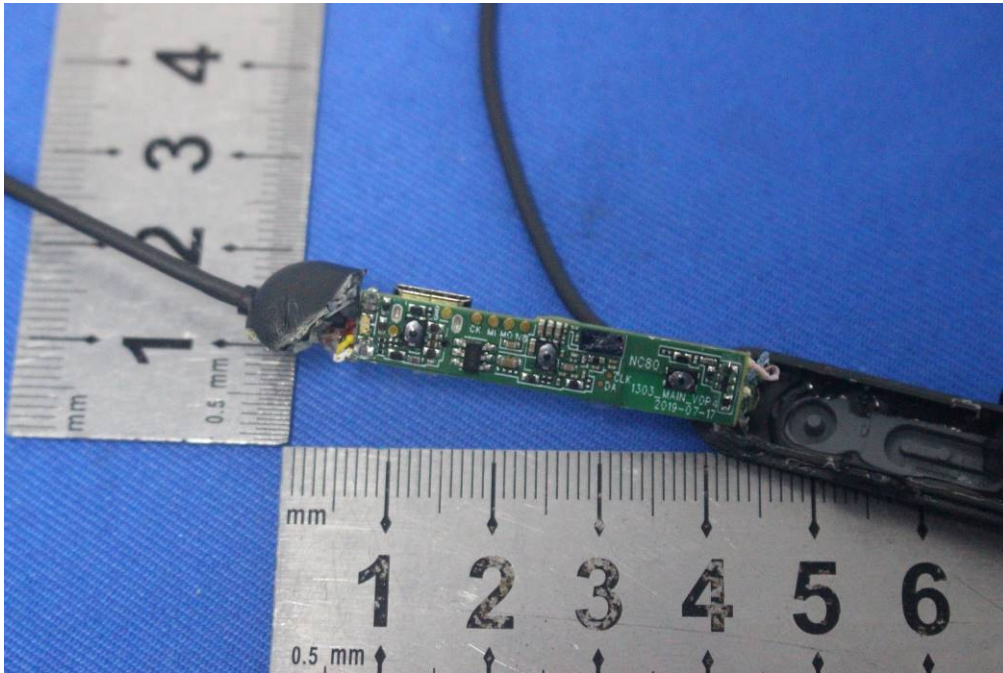

# Internal Photos for SZEM1907016661CR

FCC ID: Y22-S2NQW

# 1 EUT Constructional Details

Antenna: