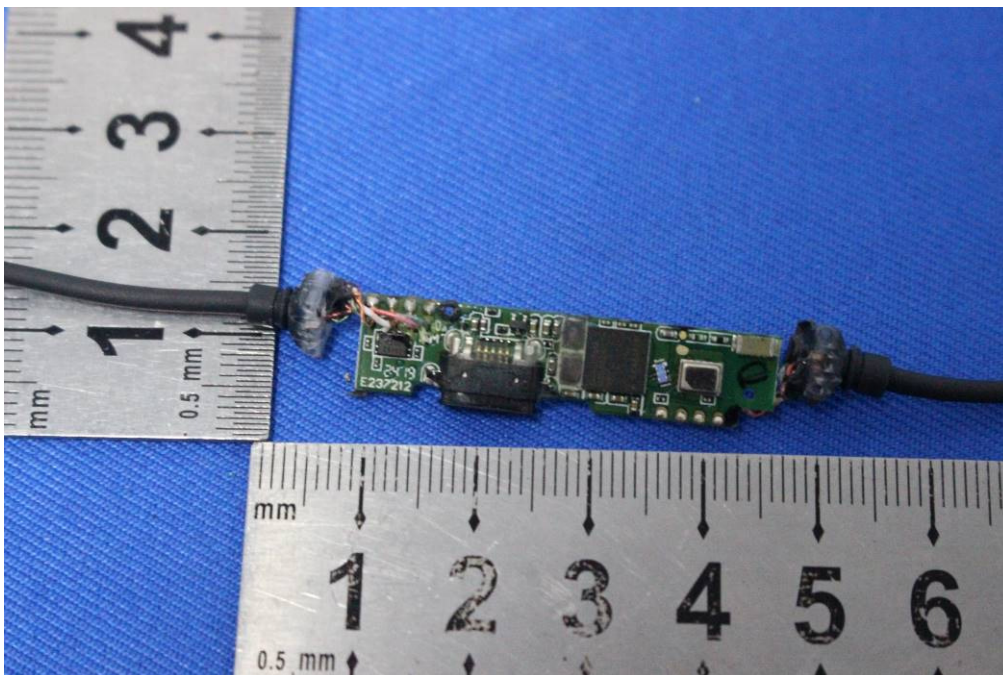

Internal Photos for SZEM1907016383CR

FCC ID: Y22-S2NCW

1 EUT Constructional Details

Antenna: