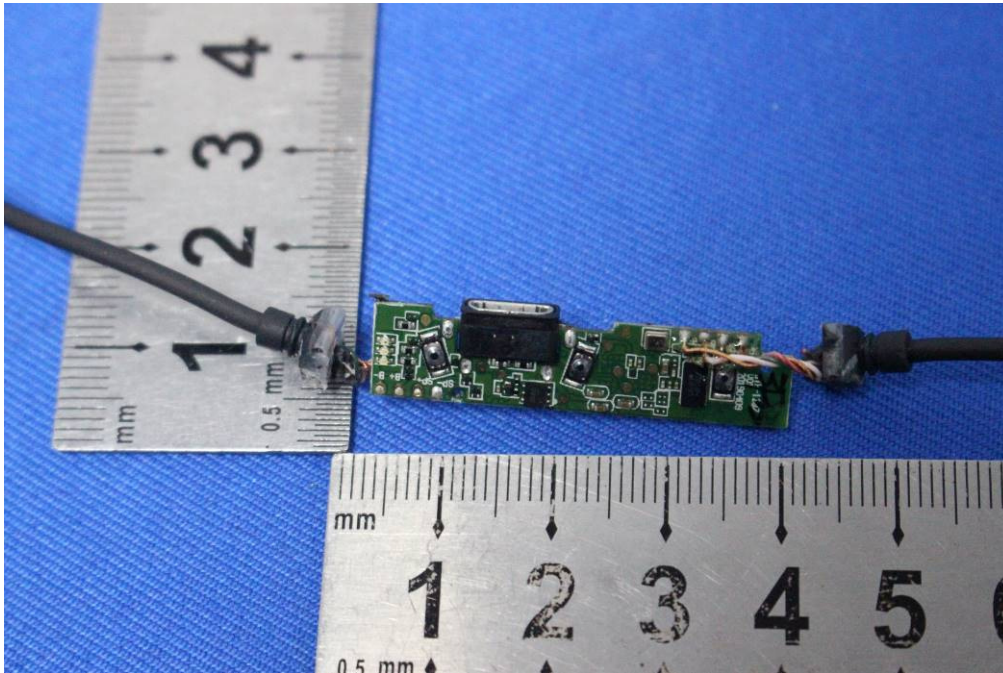

Internal Photos for SZEM1907016383CR

FCC ID: Y22-S2NCW

1 EUT Constructional Details

Antenna: