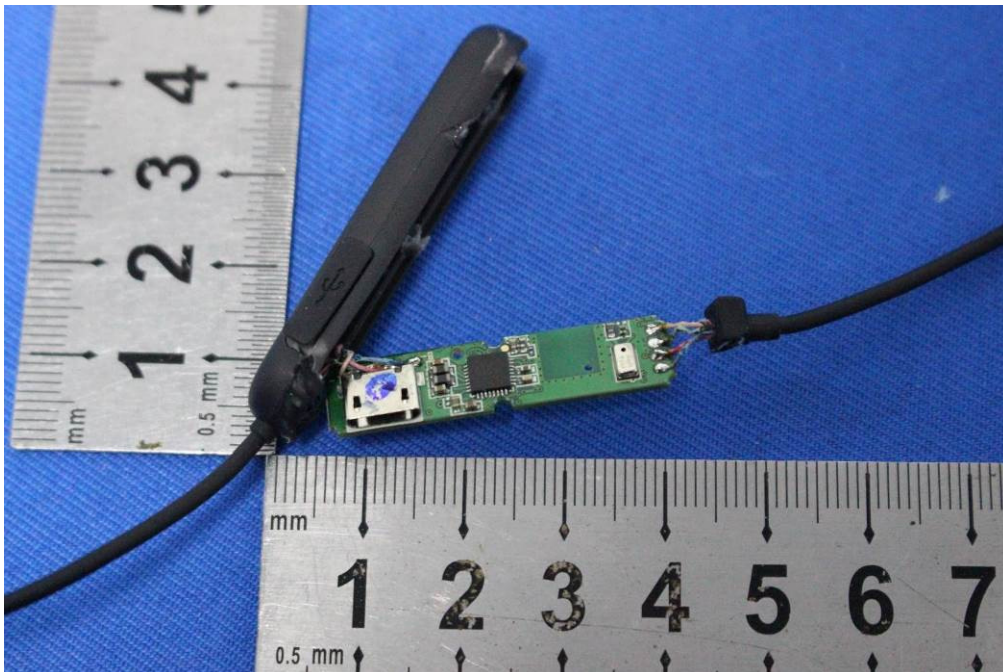

Internal Photos for SZEM1901010486CR

FCC ID: Y22-S2JSW

1 EUT Constructional Details

Antenna: