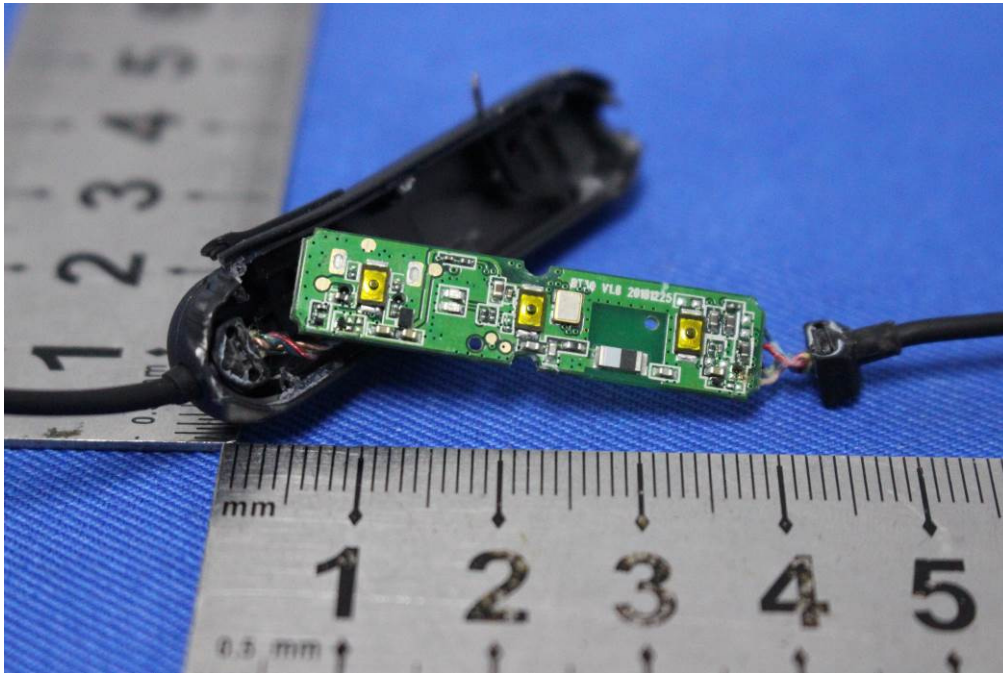

Internal Photos for SZEM1901010486CR

FCC ID: Y22-S2JSW

1 EUT Constructional Details

Antenna: