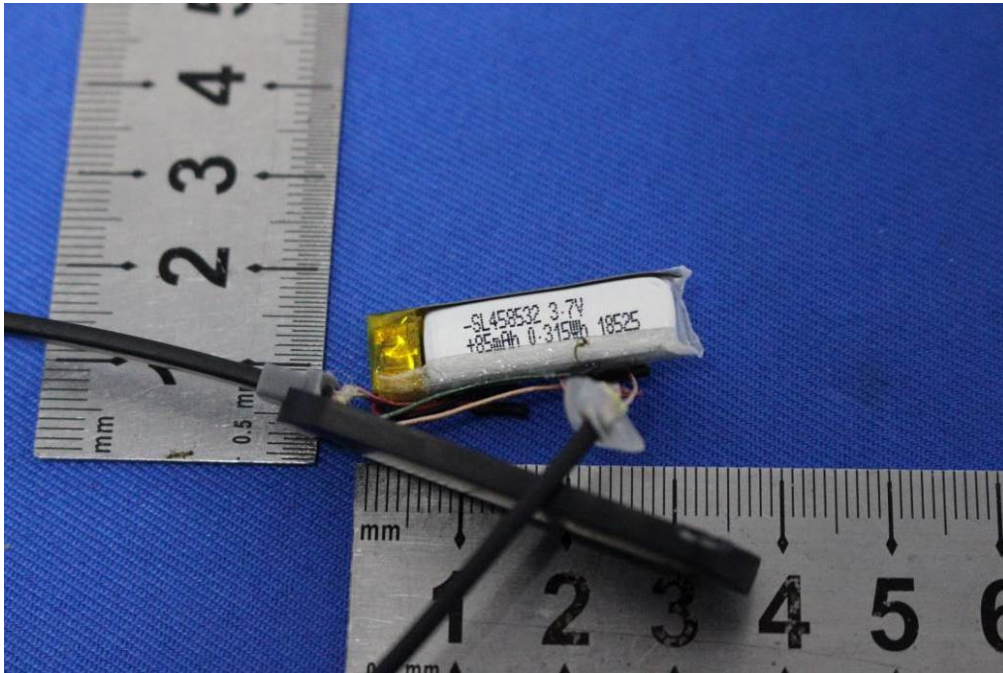

Internal Photos

for SZEM1901010500CR

FCC ID:Y22-S2JPW

1 EUT Constructional Details

Antenna: