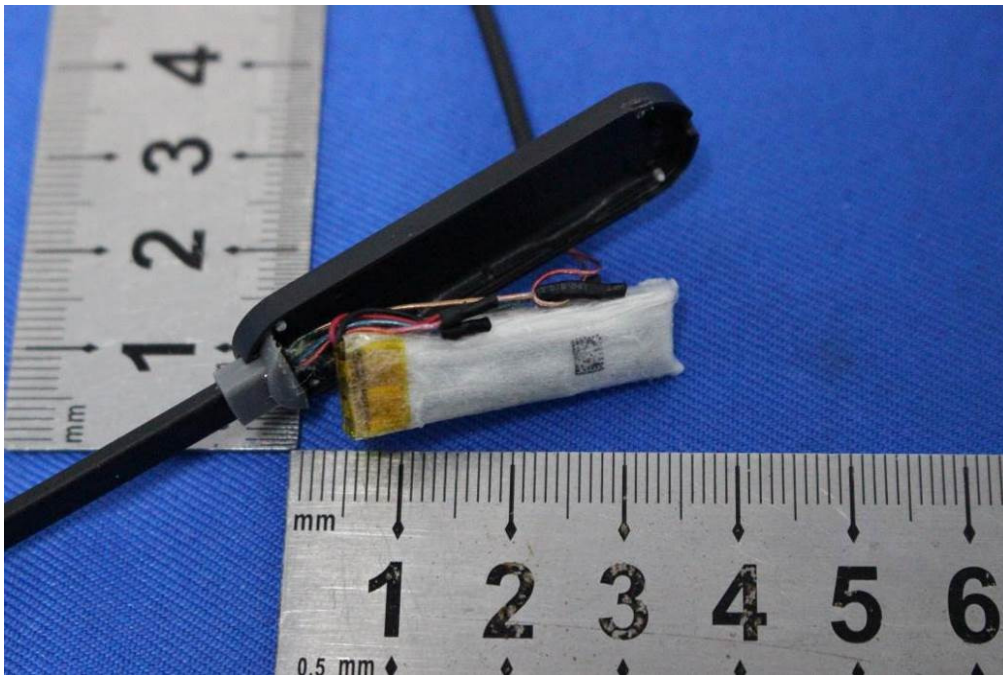

Internal Photos

for SZEM1901010500CR

FCC ID:Y22-S2JPW

1 EUT Constructional Details

Antenna: