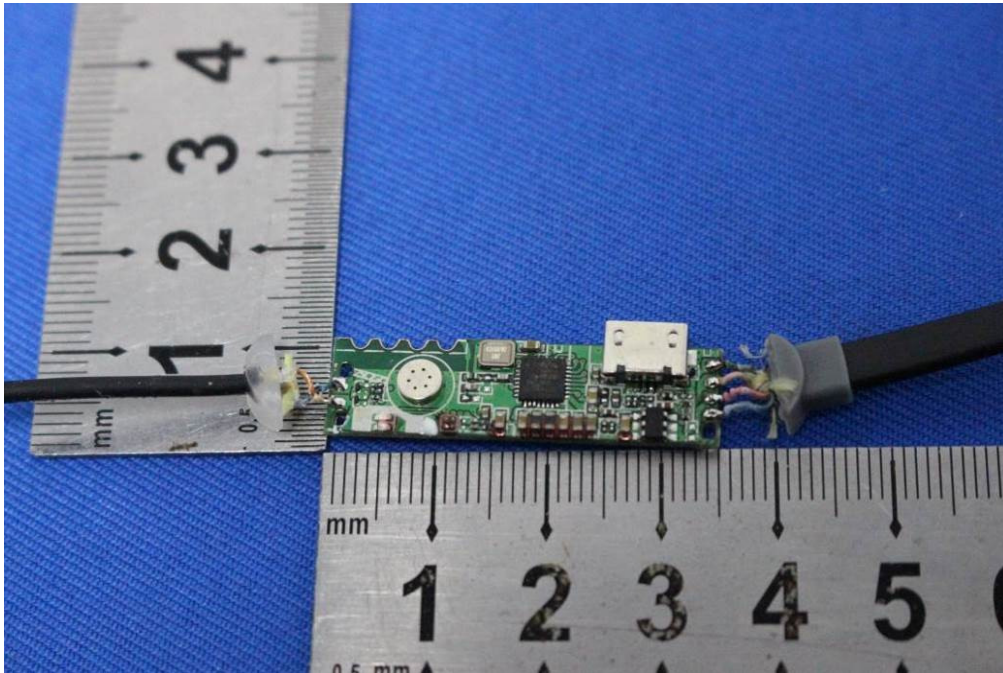

Internal Photos

for SZEM1901010500CR

FCC ID:Y22-S2JPW

1 EUT Constructional Details

Antenna: