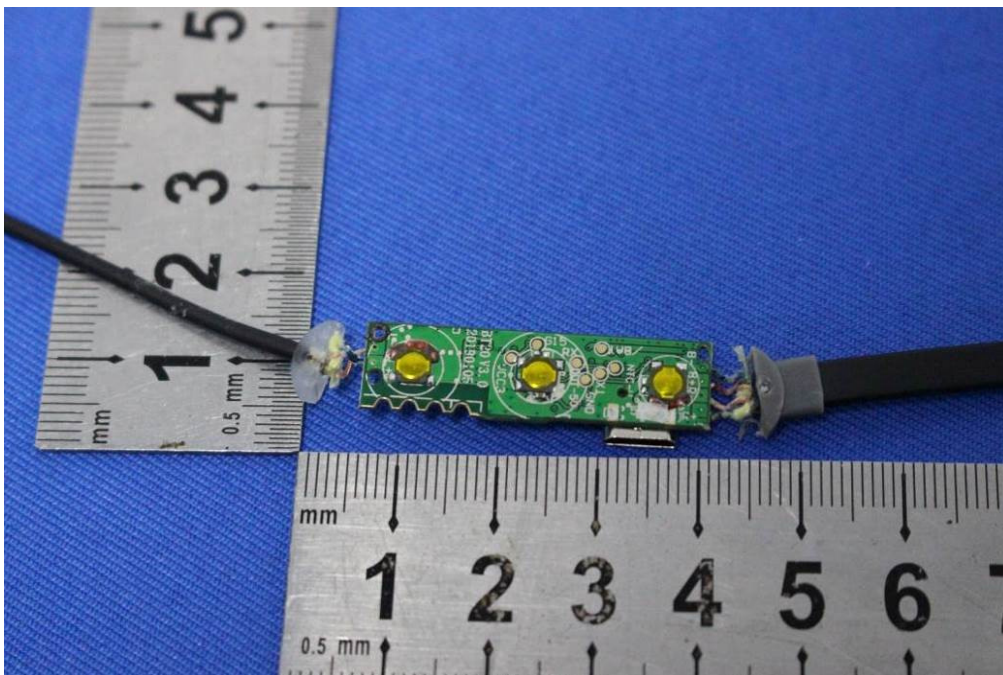

Internal Photos

for SZEM1901010500CR

FCC ID:Y22-S2JPW

1 EUT Constructional Details

Antenna: