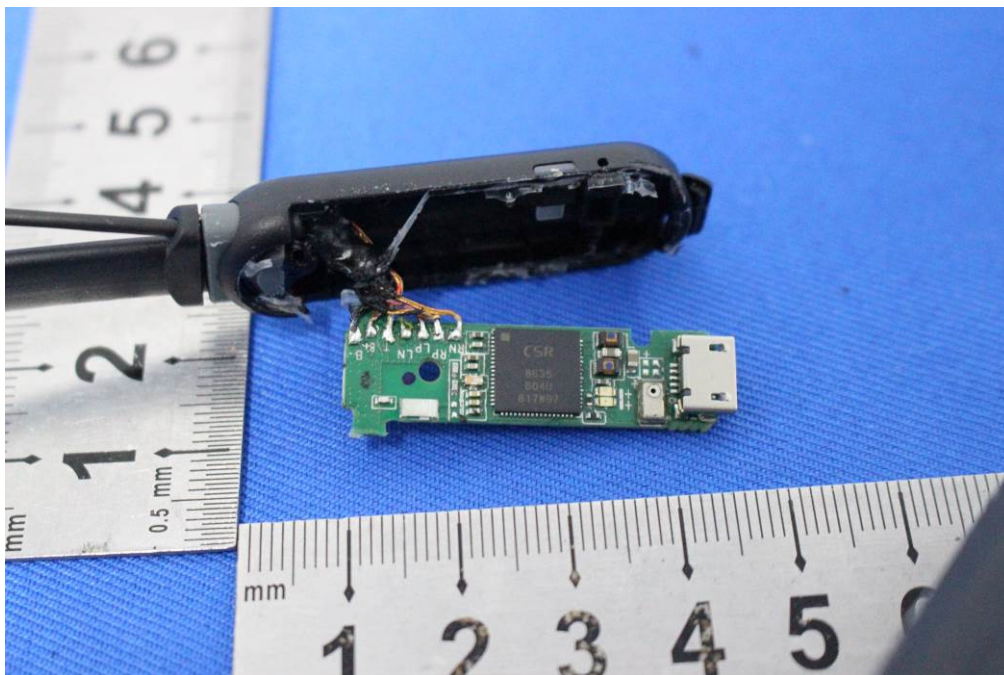

Internal Photos for SZEM1812000191CR

FCC ID: Y22-S2IQW

1 EUT Constructional Details

Antenna of EUT