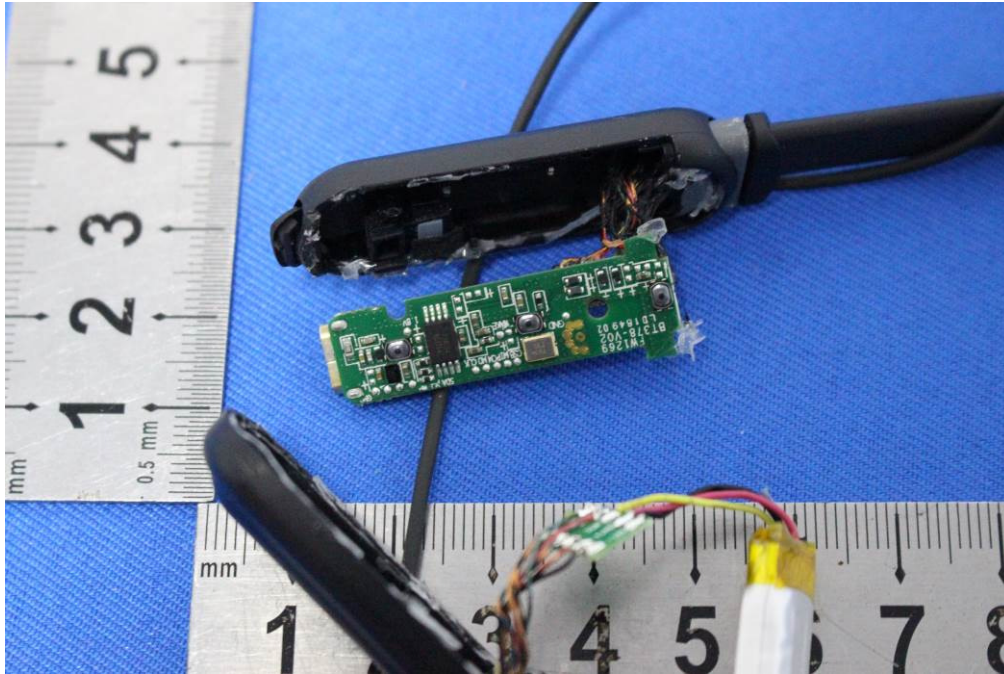

Internal Photos for SZEM1812000191CR

FCC ID: Y22-S2IQW

1 EUT Constructional Details

Antenna of EUT