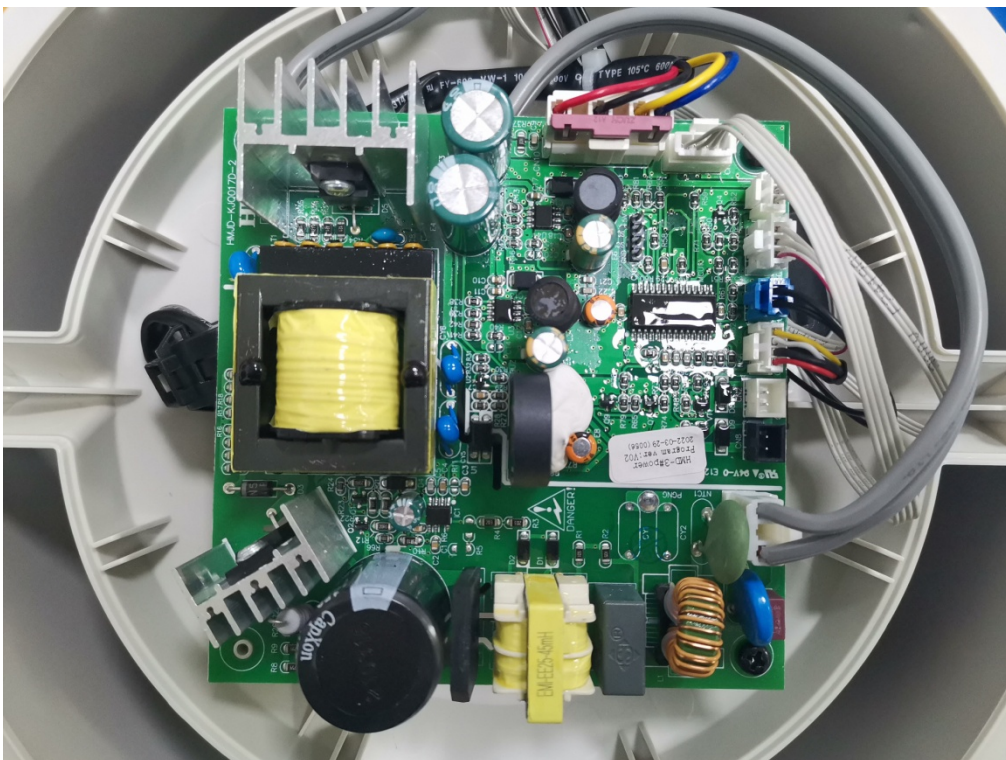

# Internal Photos

Model No: CAHP-50WC02C

2.4GWIFI ANT