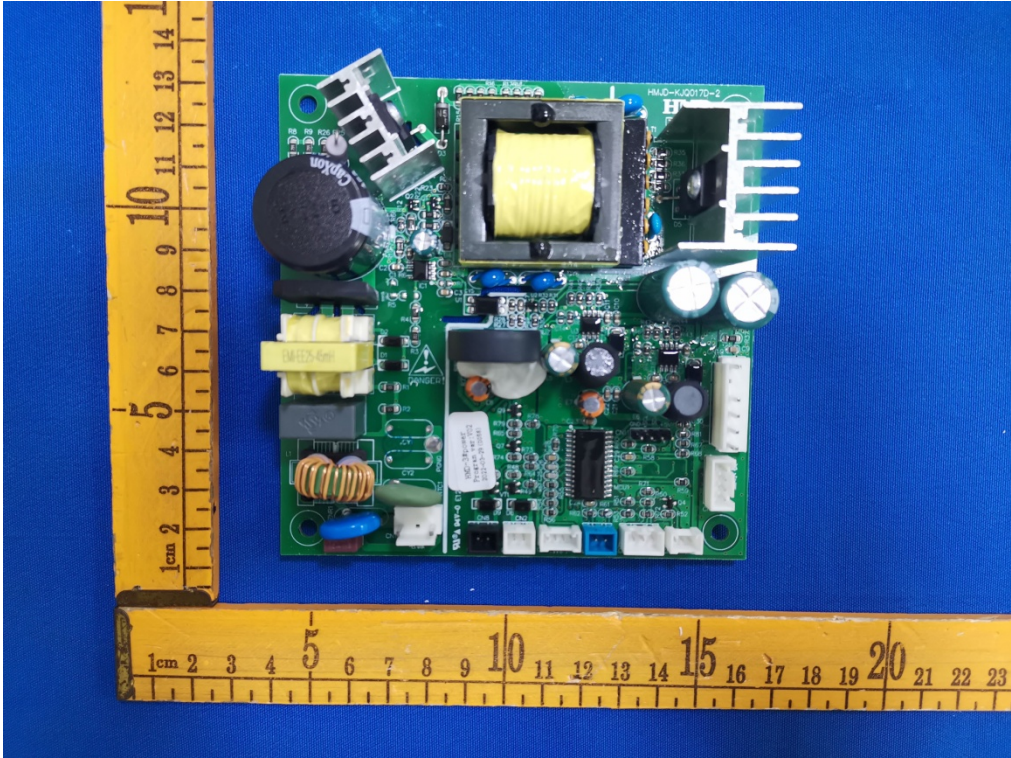

# Internal Photos

Model No: CAHP-50WC02C

2.4GWIFI ANT