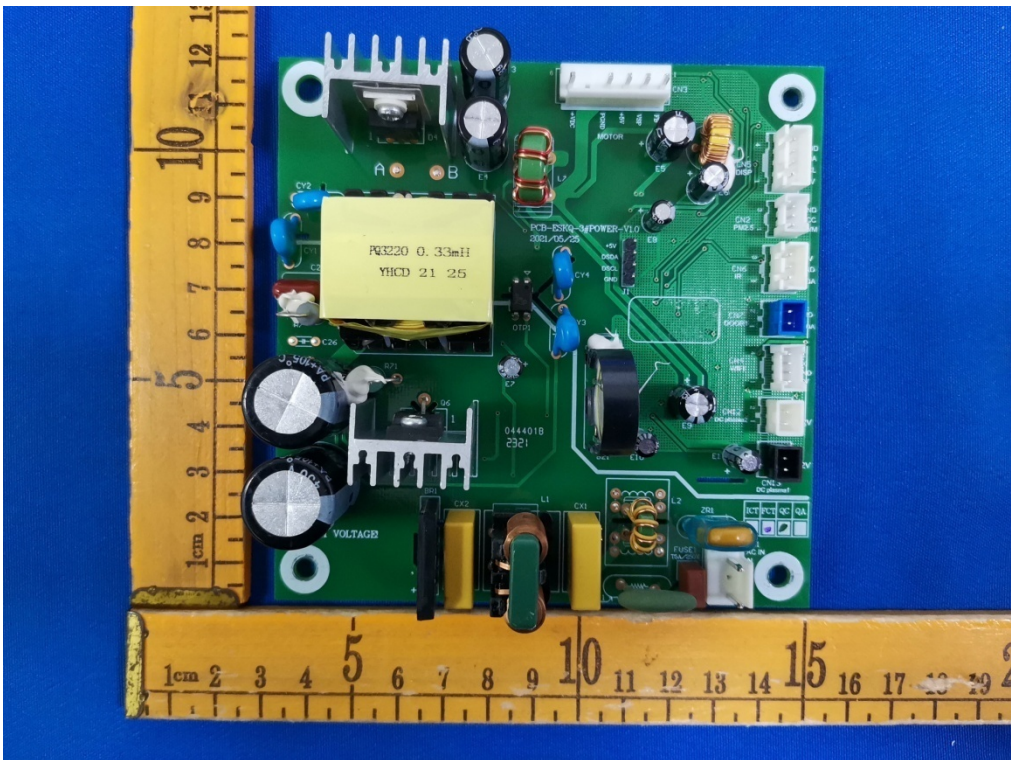

Internal Photos

Model No: CAHP-50WC02C

2.4GWIFI ANT