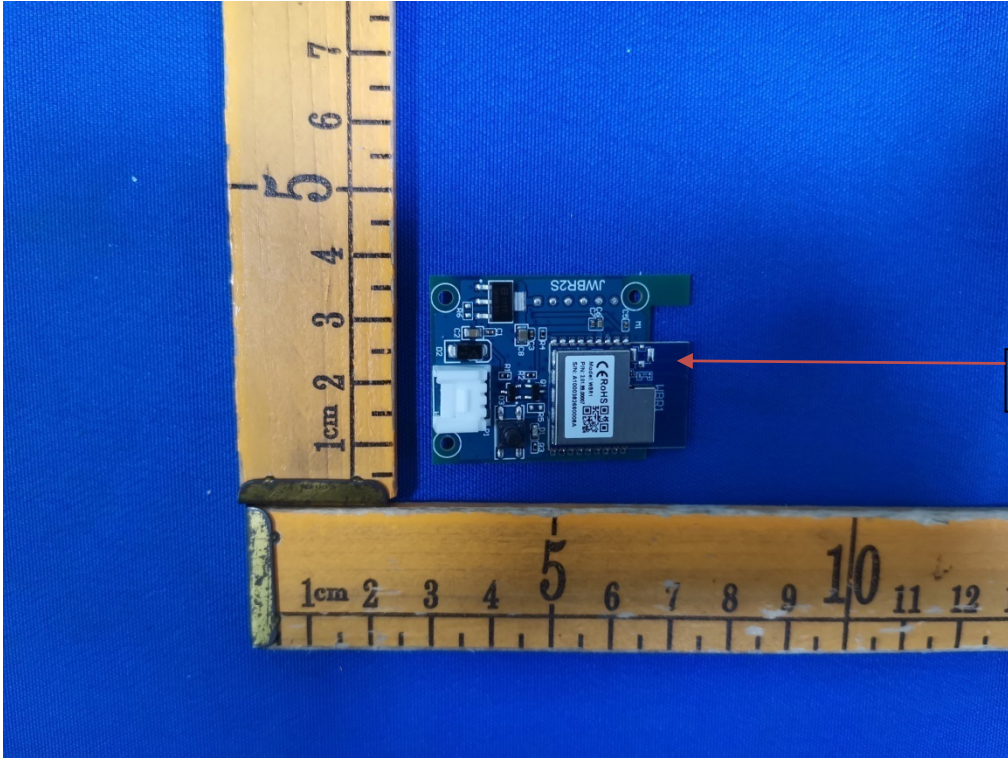

Internal Photos

Model No: CAHP-50WC02C

2.4GWIFI ANT