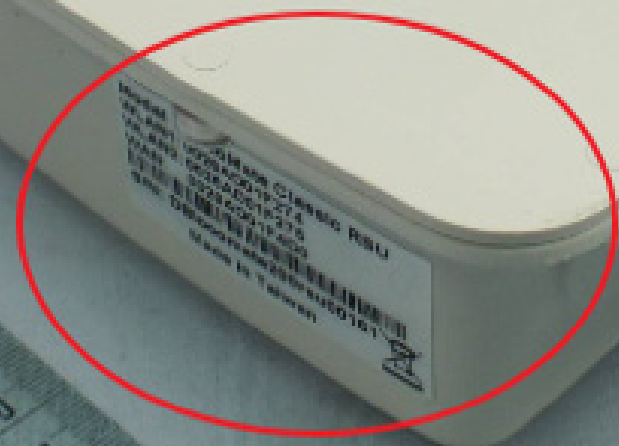

TRADA
SYSTEMS

LOCOMATE
COMMANDO

RUGGED DSRC ROAD SIDE UNIT

151006C13

Sample location