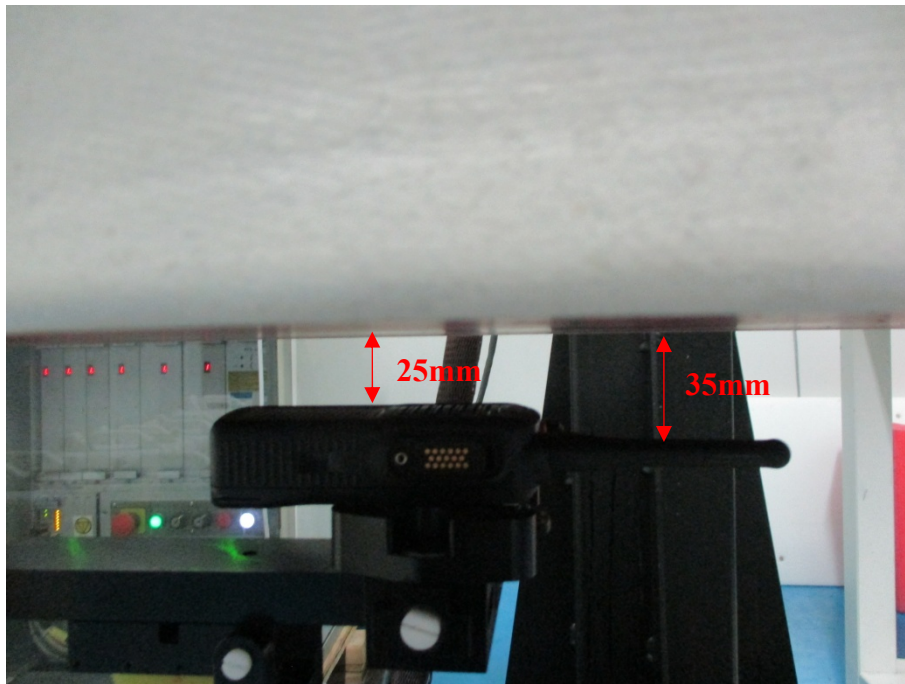

## APPENDIX B EUT TEST POSITION PHOTOS

Liquid depth  $\geq 15\text{cm}$

Accessories:

*The three models have similar External size.*

Face Up Setup Photo(25mm)

Body Worn Back(With Belt Clip) Setup Photo(0mm)

**Body Worn Back(Headset + With Belt Clip) Setup Photo(0mm)**