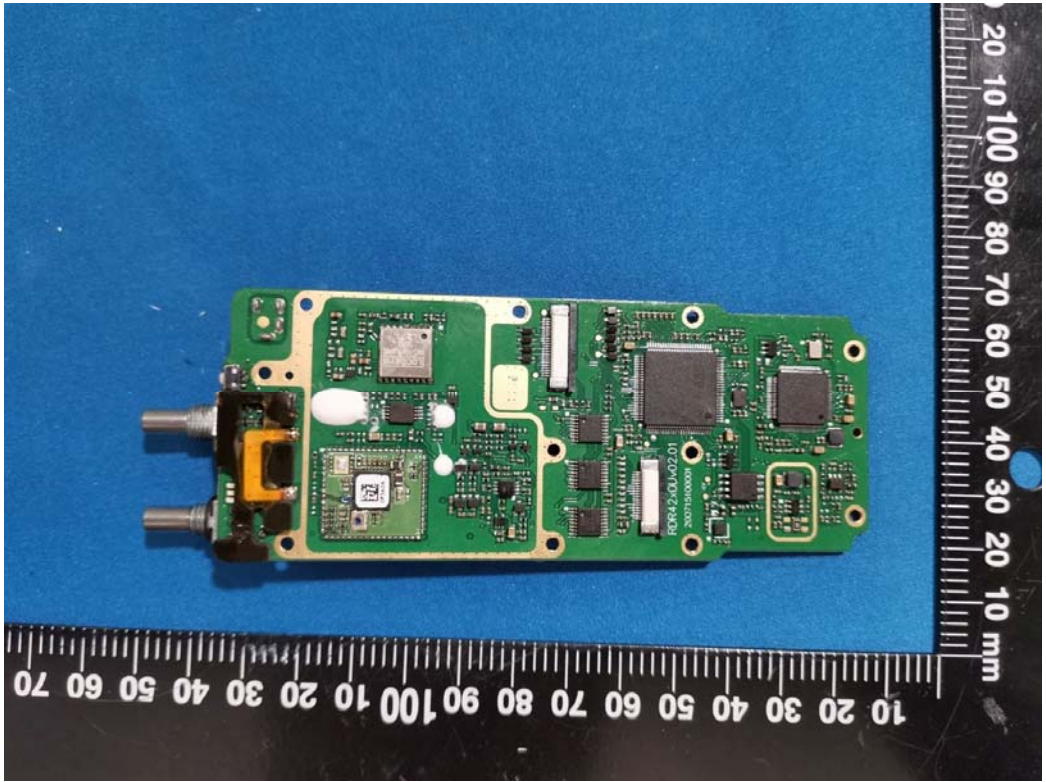

EXHIBIT C - EUT INTERNAL PHOTOGRAPHS

RDR4280U

Bluetooth Antenna

RDR4220U

RDR4250U

Battery Label

B4223LI

RCA

Lithium-Ion Battery

DC 7.4V 2300mAh / 17.02Wh

CELL ORIGIN: JAPAN

ASSEMBLED IN CHINA

CAUTION:

Read User Manual before use
May explode if disposed of in fire!
Charge overnight before initial use!
Use **ONLY** with original RCA Chargers!