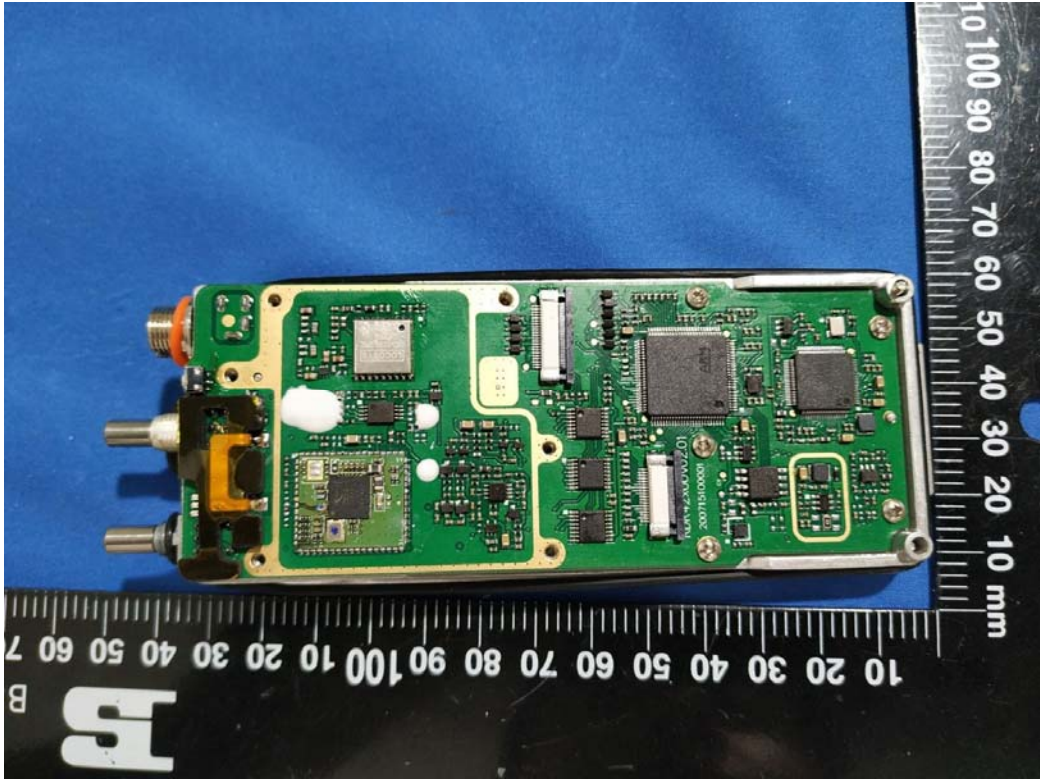

EXHIBIT C - EUT INTERNAL PHOTOGRAPHS

RDR4280U

Bluetooth Antenna

RDR4220U

RDR4250U

Battery Label

B4223LI

RCA

Lithium-Ion Battery

DC 7.4V 2300mAh / 17.02Wh

CELL ORIGIN: JAPAN

ASSEMBLED IN CHINA

CAUTION:

Read User Manual before use
May explode if disposed of in fire!
Charge overnight before initial use!
Use **ONLY** with original RCA Chargers!