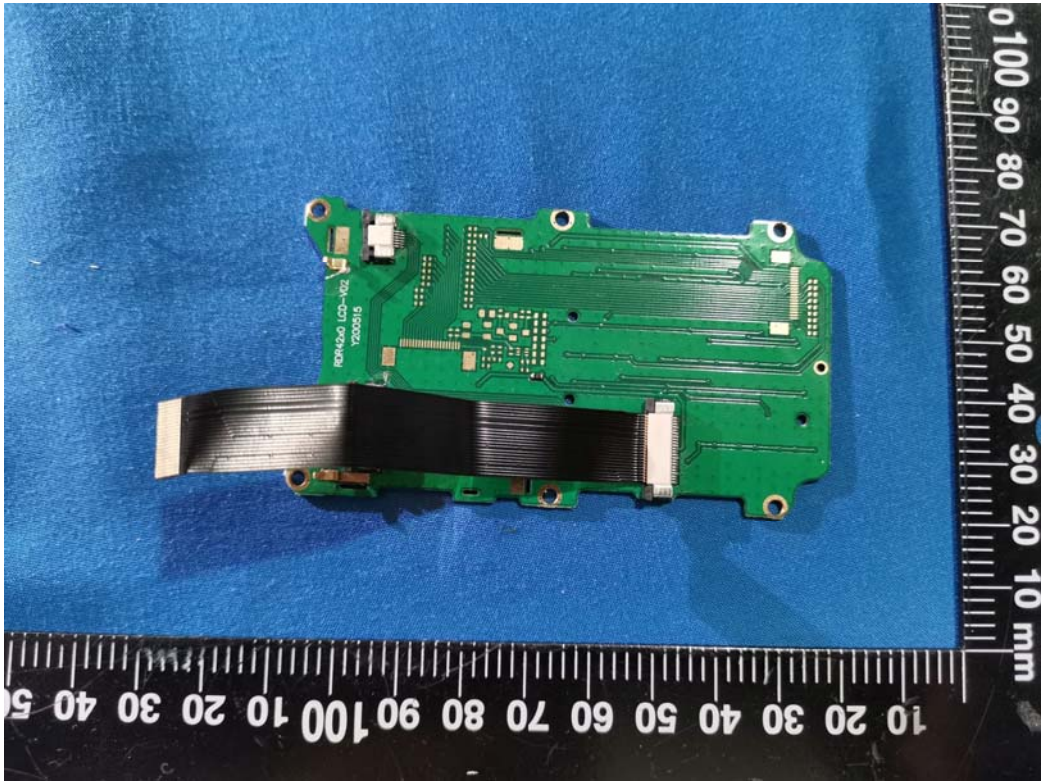

EXHIBIT C - EUT INTERNAL PHOTOGRAPHS

RDR4280U

Bluetooth Antenna

RDR4220U

RDR4250U

Battery Label

B4223LI

RCA

Lithium-Ion Battery

DC 7.4V 2300mAh / 17.02Wh

CELL ORIGIN: JAPAN

ASSEMBLED IN CHINA

CAUTION:

Read User Manual before use
May explode if disposed of in fire!
Charge overnight before initial use!
Use **ONLY** with original RCA Chargers!