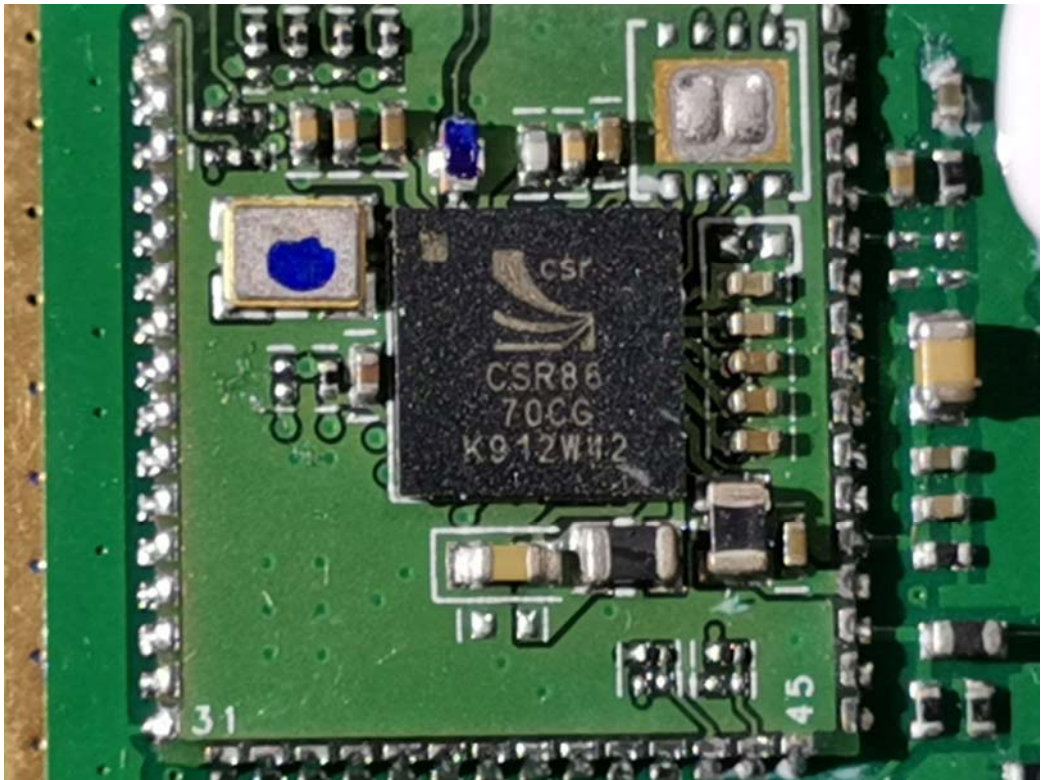

EXHIBIT C - EUT INTERNAL PHOTOGRAPHS

RDR4280U

Bluetooth Antenna

RDR4220U

RDR4250U

Battery Label

B4223LI

RCA

Lithium-Ion Battery

DC 7.4V 2300mAh / 17.02Wh

CELL ORIGIN: JAPAN

ASSEMBLED IN CHINA

CAUTION:

Read User Manual before use
May explode if disposed of in fire!
Charge overnight before initial use!
Use **ONLY** with original RCA Chargers!