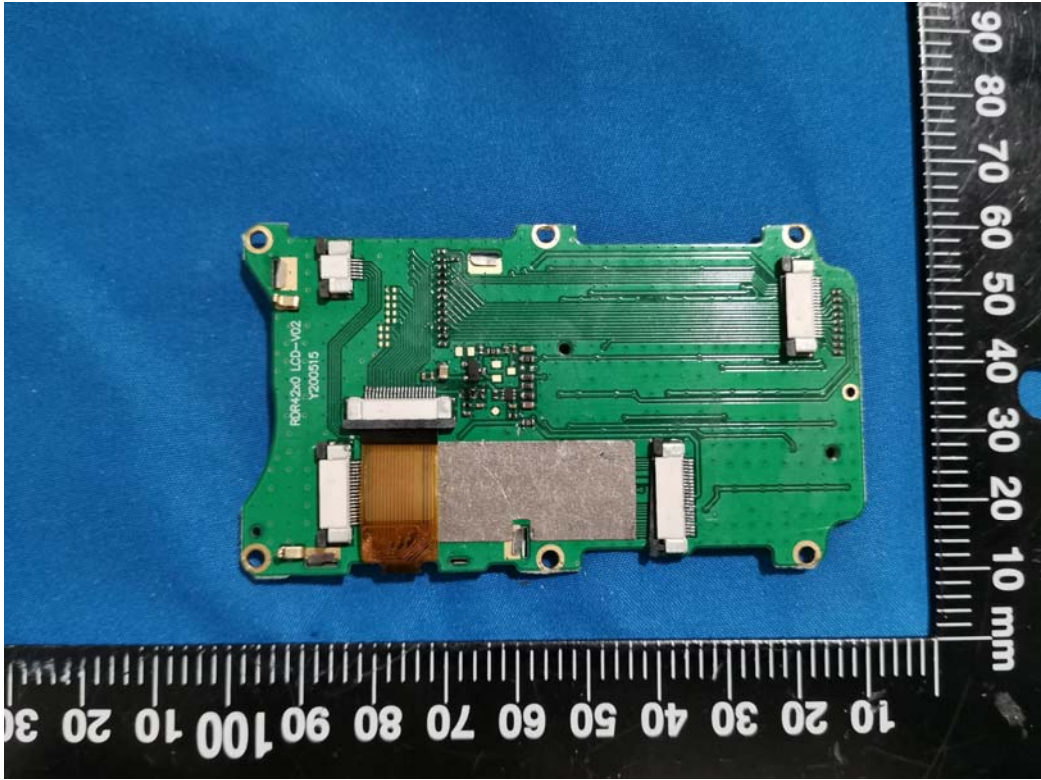

EXHIBIT C - EUT INTERNAL PHOTOGRAPHS

RDR4280U

Bluetooth Antenna

RDR4220U

RDR4250U

Battery Label

B4223LI

RCA

Lithium-Ion Battery

DC 7.4V 2300mAh / 17.02Wh

CELL ORIGIN: JAPAN

ASSEMBLED IN CHINA

CAUTION:

Read User Manual before use
May explode if disposed of in fire!
Charge overnight before initial use!
Use **ONLY** with original RCA Chargers!