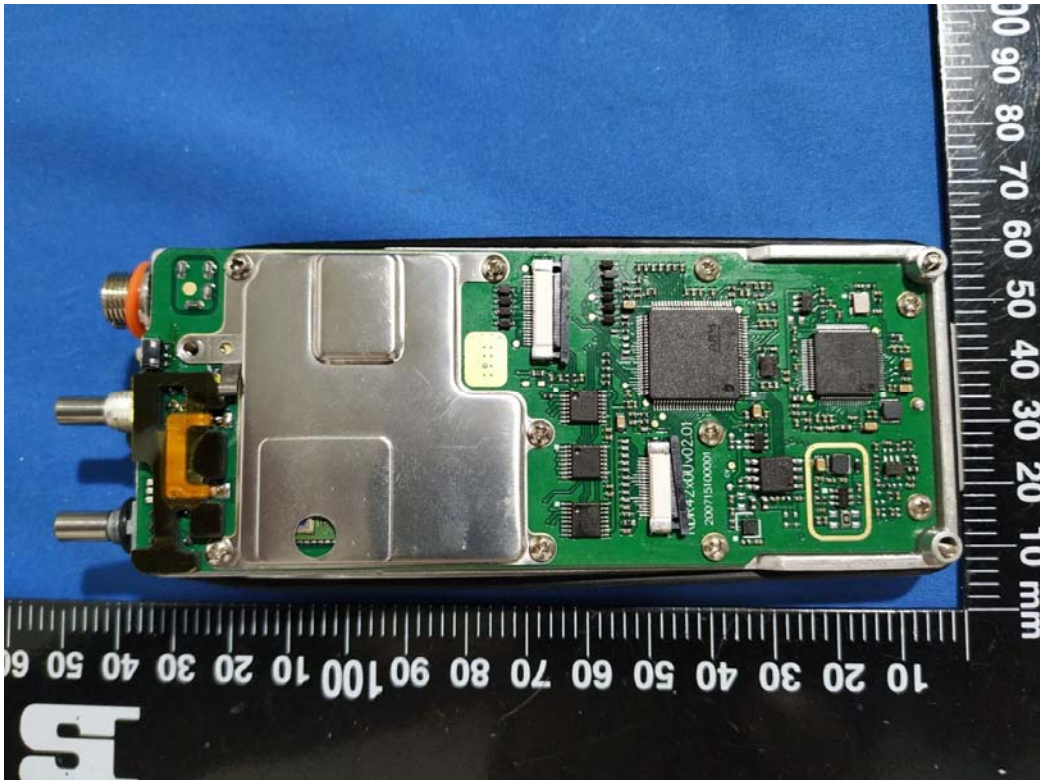

EXHIBIT C - EUT INTERNAL PHOTOGRAPHS

RDR4280U

Bluetooth Antenna

RDR4220U

RDR4250U

Battery Label

B4223LI

RCA

Lithium-Ion Battery

DC 7.4V 2300mAh / 17.02Wh

CELL ORIGIN: JAPAN

ASSEMBLED IN CHINA

CAUTION:

Read User Manual before use
May explode if disposed of in fire!
Charge overnight before initial use!
Use **ONLY** with original RCA Chargers!