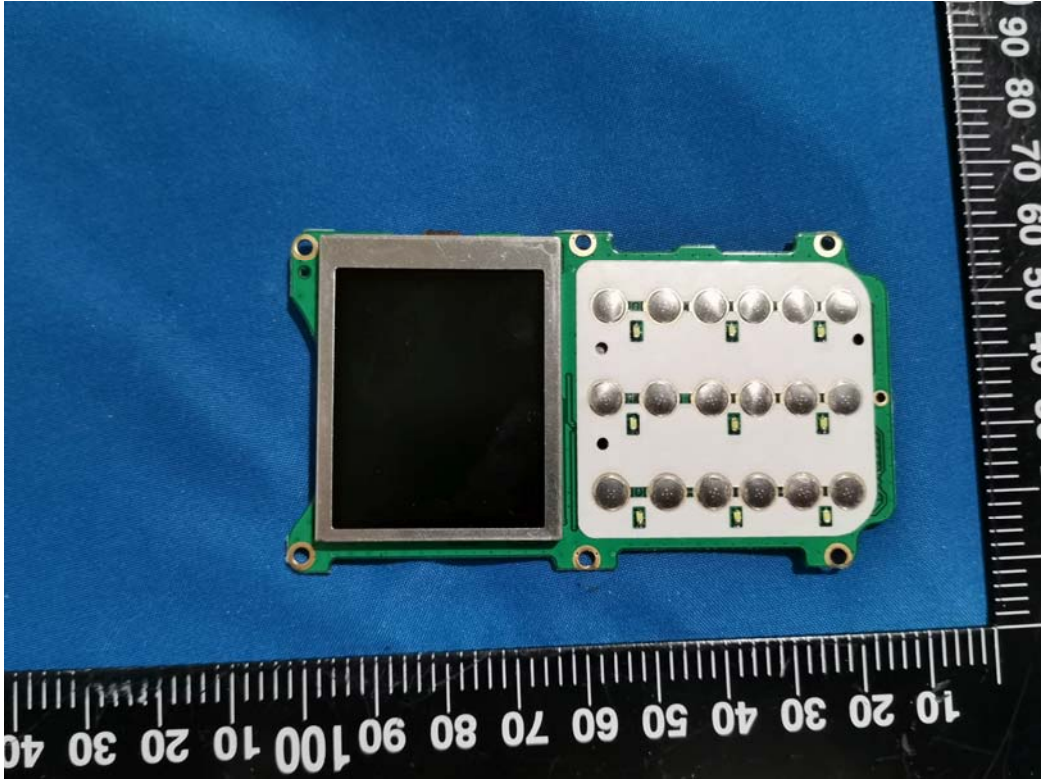

EXHIBIT C - EUT INTERNAL PHOTOGRAPHS

RDR4280U

Bluetooth Antenna

RDR4220U

RDR4250U

Battery Label

B4223LI

RCA

Lithium-Ion Battery

DC 7.4V 2300mAh / 17.02Wh

CELL ORIGIN: JAPAN

ASSEMBLED IN CHINA

CAUTION:

Read User Manual before use
May explode if disposed of in fire!
Charge overnight before initial use!
Use **ONLY** with original RCA Chargers!