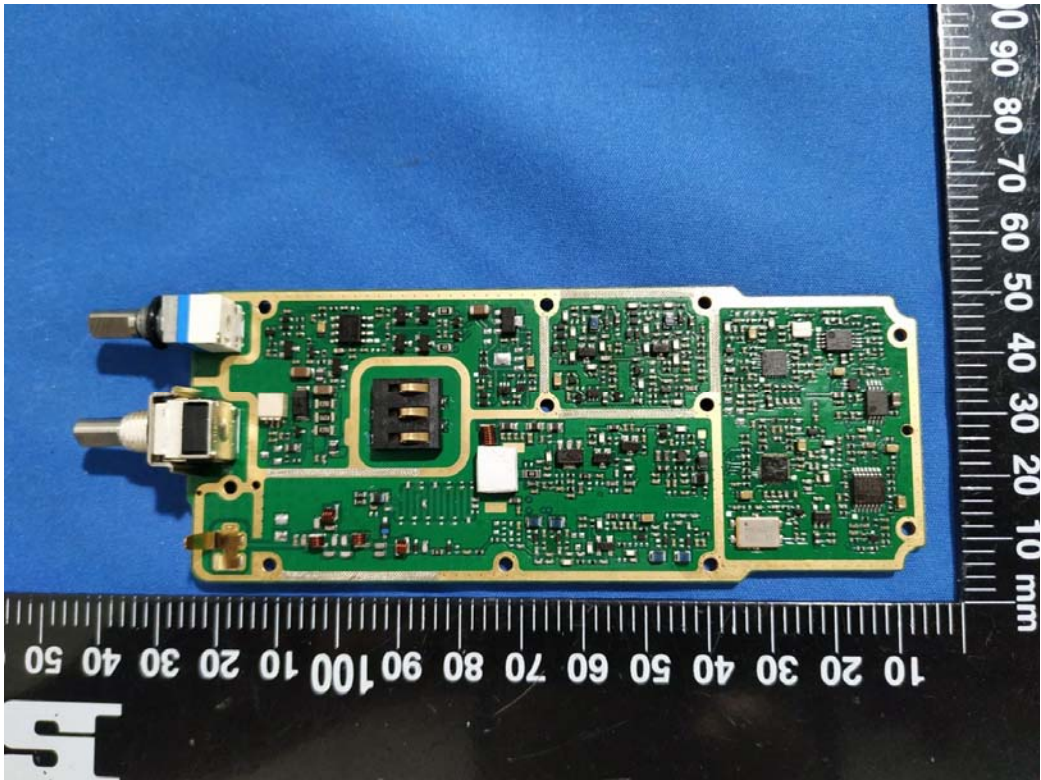

EXHIBIT C - EUT INTERNAL PHOTOGRAPHS

RDR4280U

Bluetooth Antenna

RDR4220U

RDR4250U

Battery Label

B4223LI

RCA

Lithium-Ion Battery

DC 7.4V 2300mAh / 17.02Wh

CELL ORIGIN: JAPAN

ASSEMBLED IN CHINA

CAUTION:

Read User Manual before use
May explode if disposed of in fire!
Charge overnight before initial use!
Use **ONLY** with original RCA Chargers!