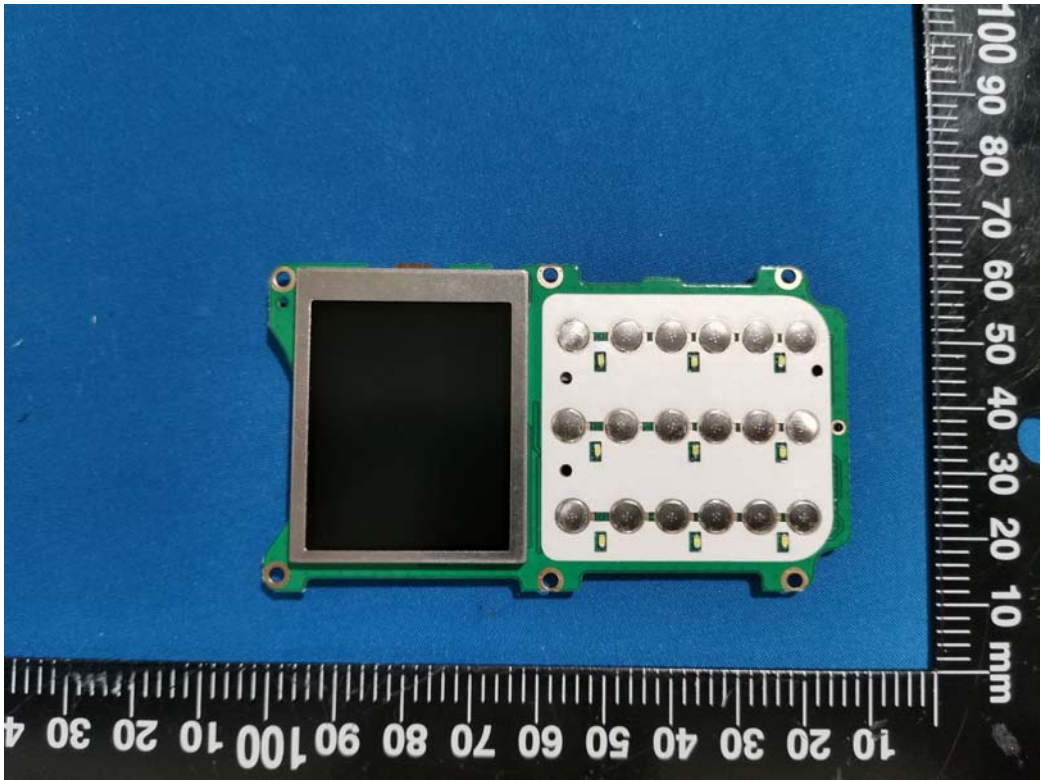

EXHIBIT C - EUT INTERNAL PHOTOGRAPHS

RDR4280U

Bluetooth Antenna

RDR4220U

RDR4250U

Battery Label

B4223LI

RCA

Lithium-Ion Battery

DC 7.4V 2300mAh / 17.02Wh

CELL ORIGIN: JAPAN

ASSEMBLED IN CHINA

CAUTION:

Read User Manual before use
May explode if disposed of in fire!
Charge overnight before initial use!
Use **ONLY** with original RCA Chargers!