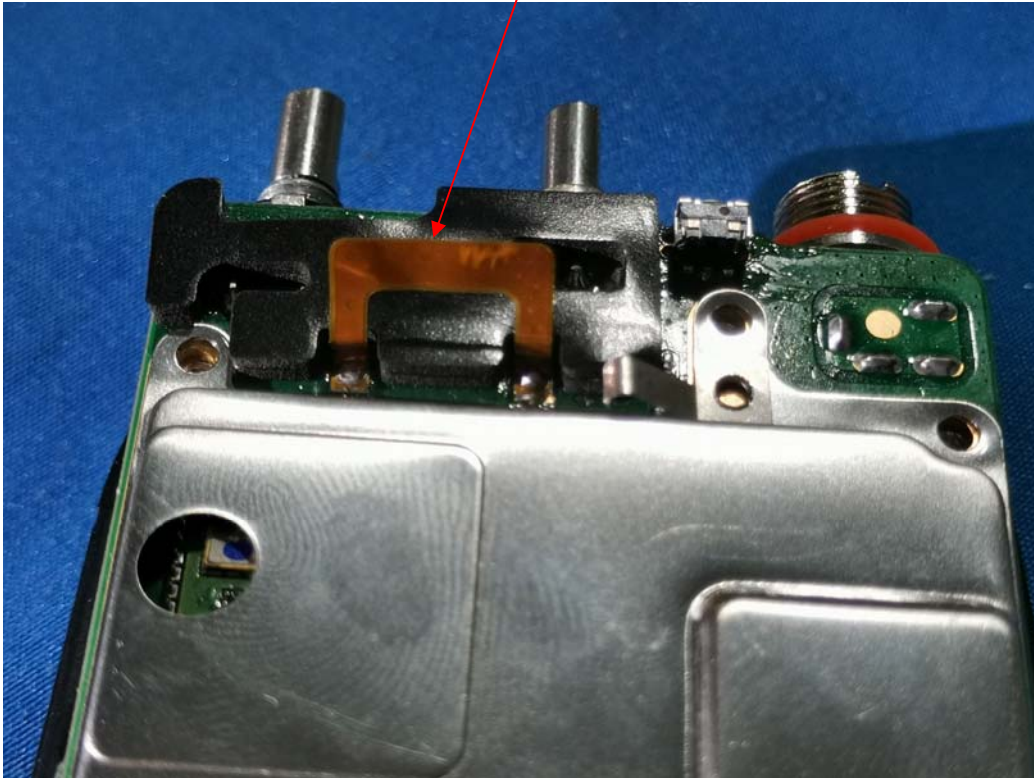

EXHIBIT C - EUT INTERNAL PHOTOGRAPHS

RDR4280U

Bluetooth Antenna

RDR4220U

RDR4250U

Battery Label

B4223LI

RCA

Lithium-Ion Battery

DC 7.4V 2300mAh / 17.02Wh

CELL ORIGIN: JAPAN

ASSEMBLED IN CHINA

CAUTION:

Read User Manual before use
May explode if disposed of in fire!
Charge overnight before initial use!
Use **ONLY** with original RCA Chargers!