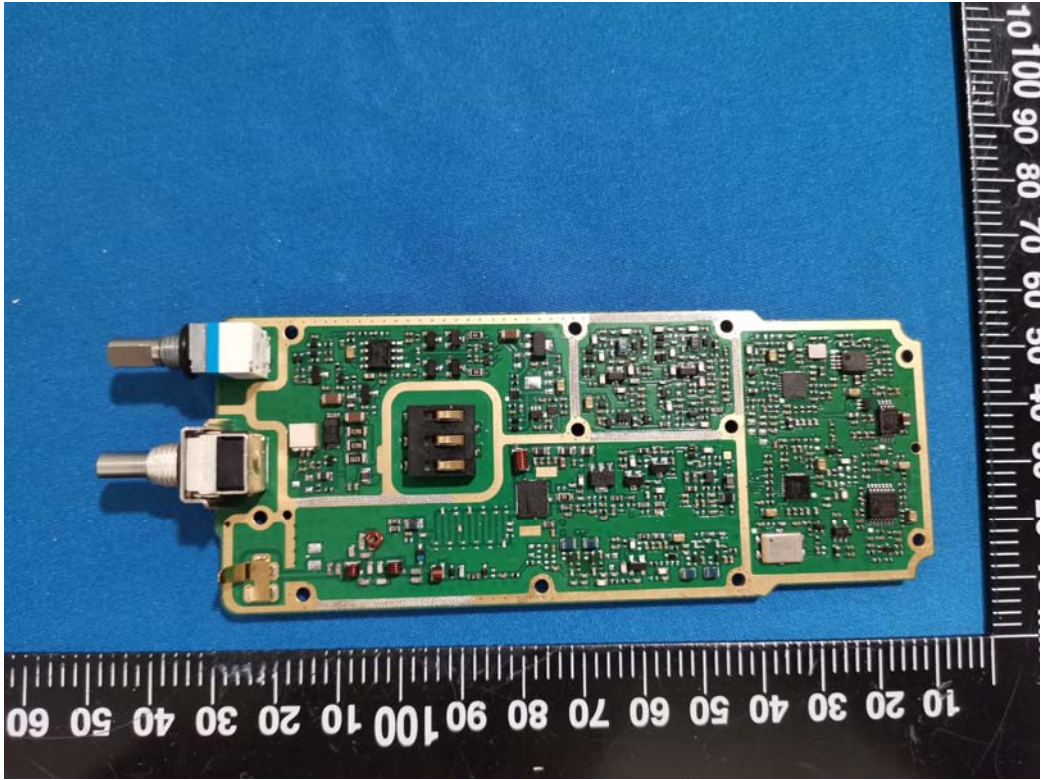

EXHIBIT C - EUT INTERNAL PHOTOGRAPHS

RDR4280U

Bluetooth Antenna

RDR4220U

RDR4250U

Battery Label

B4223LI

RCA

Lithium-Ion Battery

DC 7.4V 2300mAh / 17.02Wh

CELL ORIGIN: JAPAN

ASSEMBLED IN CHINA

CAUTION:

Read User Manual before use
May explode if disposed of in fire!
Charge overnight before initial use!
Use **ONLY** with original RCA Chargers!