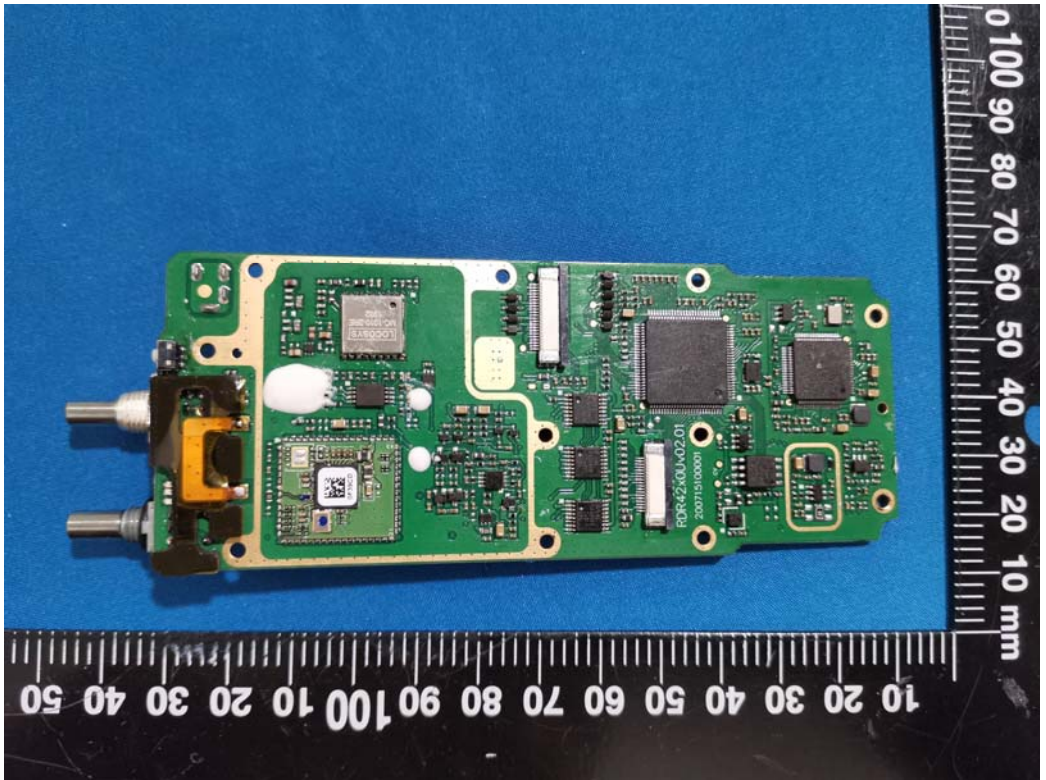

EXHIBIT C - EUT INTERNAL PHOTOGRAPHS

RDR4280U

Bluetooth Antenna

RDR4220U

RDR4250U

Battery Label

B4223LI

RCA

Lithium-Ion Battery

DC 7.4V 2300mAh / 17.02Wh

CELL ORIGIN: JAPAN

ASSEMBLED IN CHINA

CAUTION:

Read User Manual before use
May explode if disposed of in fire!
Charge overnight before initial use!
Use **ONLY** with original RCA Chargers!