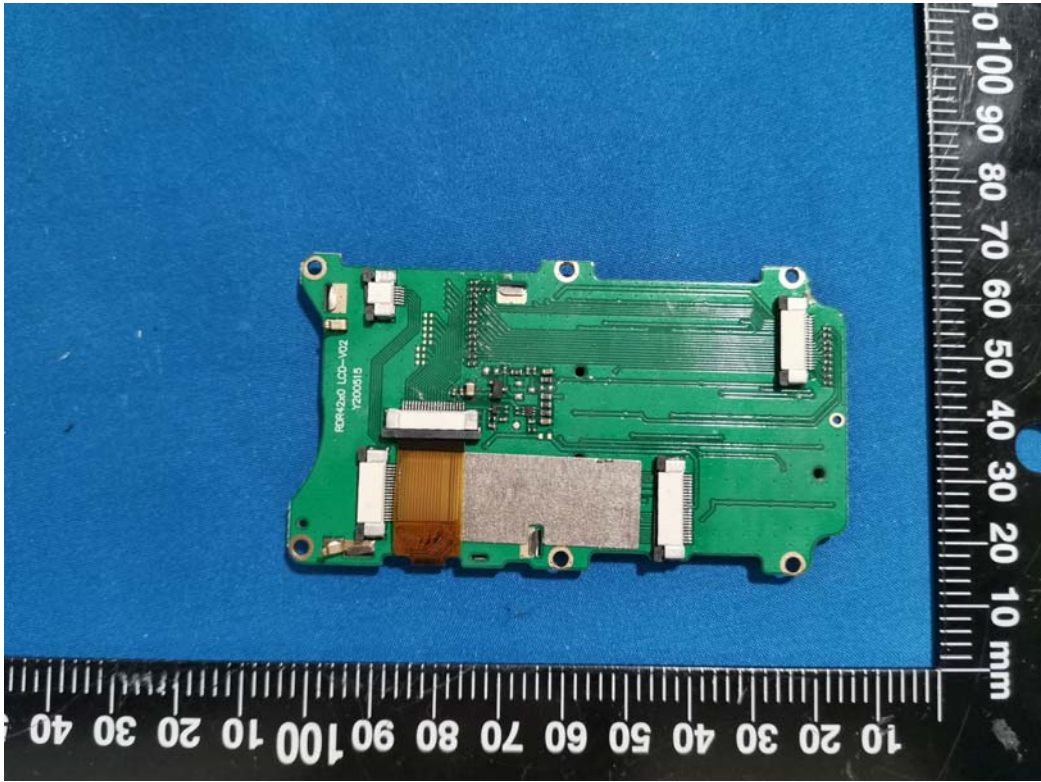

EXHIBIT C - EUT INTERNAL PHOTOGRAPHS

RDR4280U

Bluetooth Antenna

RDR4220U

RDR4250U

Battery Label

B4223LI

RCA

Lithium-Ion Battery

DC 7.4V 2300mAh / 17.02Wh

CELL ORIGIN: JAPAN

ASSEMBLED IN CHINA

CAUTION:

Read User Manual before use
May explode if disposed of in fire!
Charge overnight before initial use!
Use **ONLY** with original RCA Chargers!