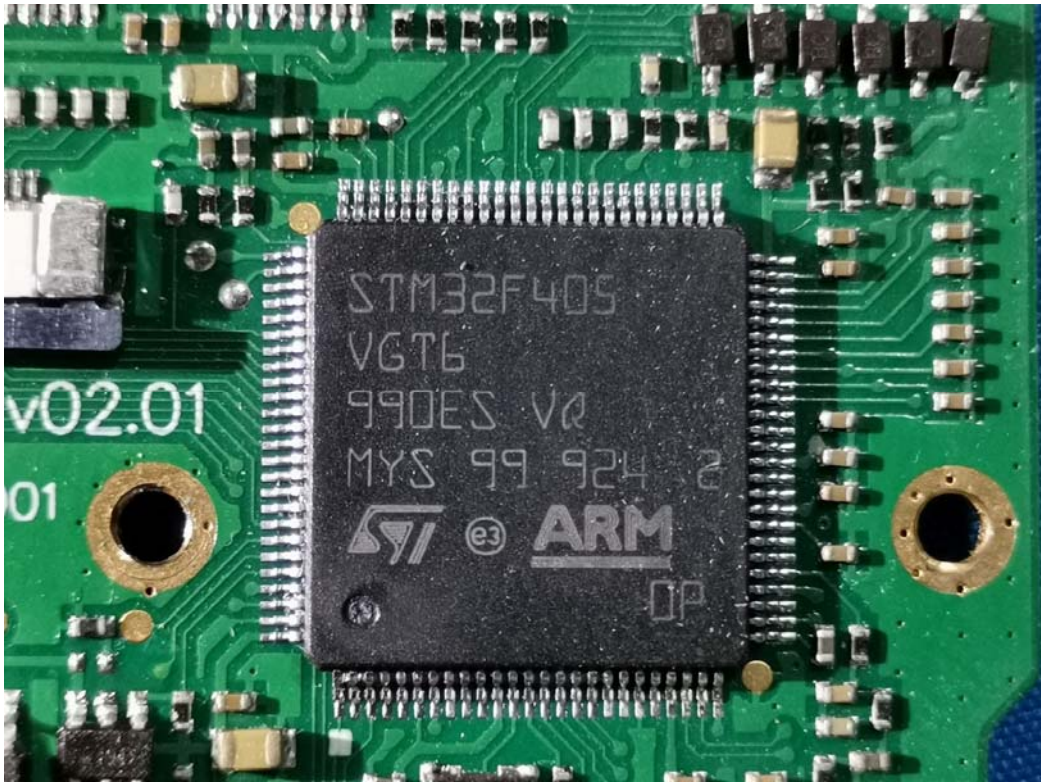

EXHIBIT C - EUT INTERNAL PHOTOGRAPHS

RDR4280U

Bluetooth Antenna

RDR4220U

RDR4250U

Battery Label

B4223LI

RCA