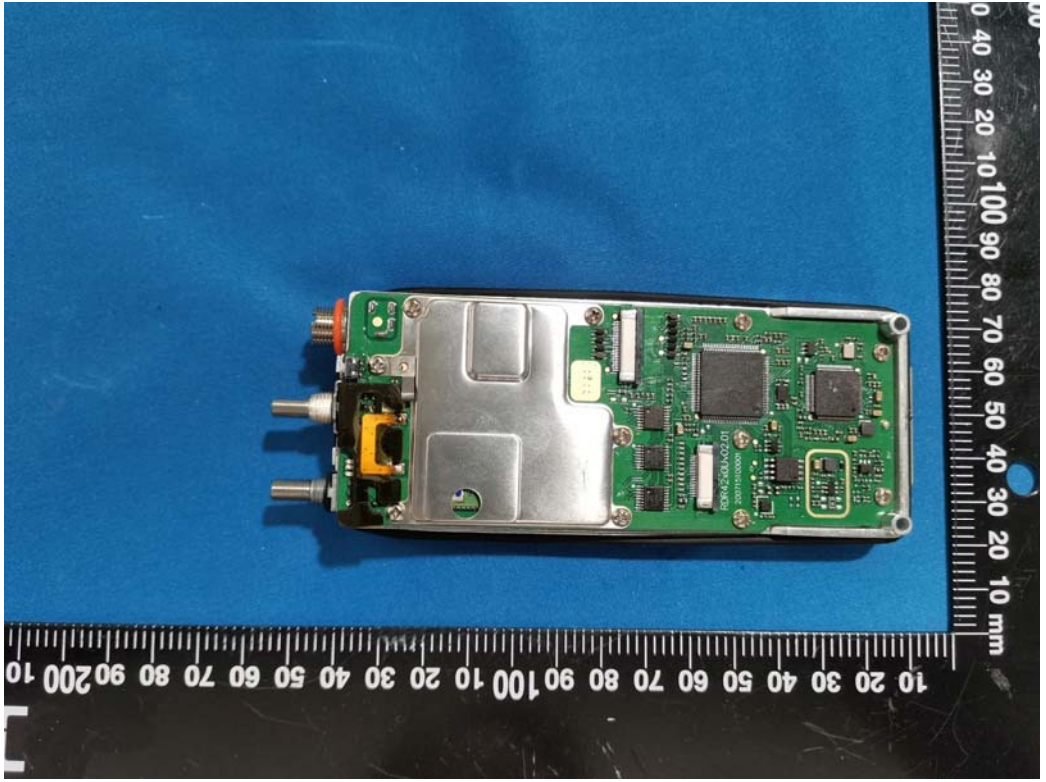

EXHIBIT C - EUT INTERNAL PHOTOGRAPHS

RDR4280U

Bluetooth Antenna

RDR4220U

RDR4250U

Battery Label

B4223LI

RCA

Lithium-Ion Battery

DC 7.4V 2300mAh / 17.02Wh

CELL ORIGIN: JAPAN

ASSEMBLED IN CHINA

CAUTION:

Read User Manual before use
May explode if disposed of in fire!
Charge overnight before initial use!
Use **ONLY** with original RCA Chargers!