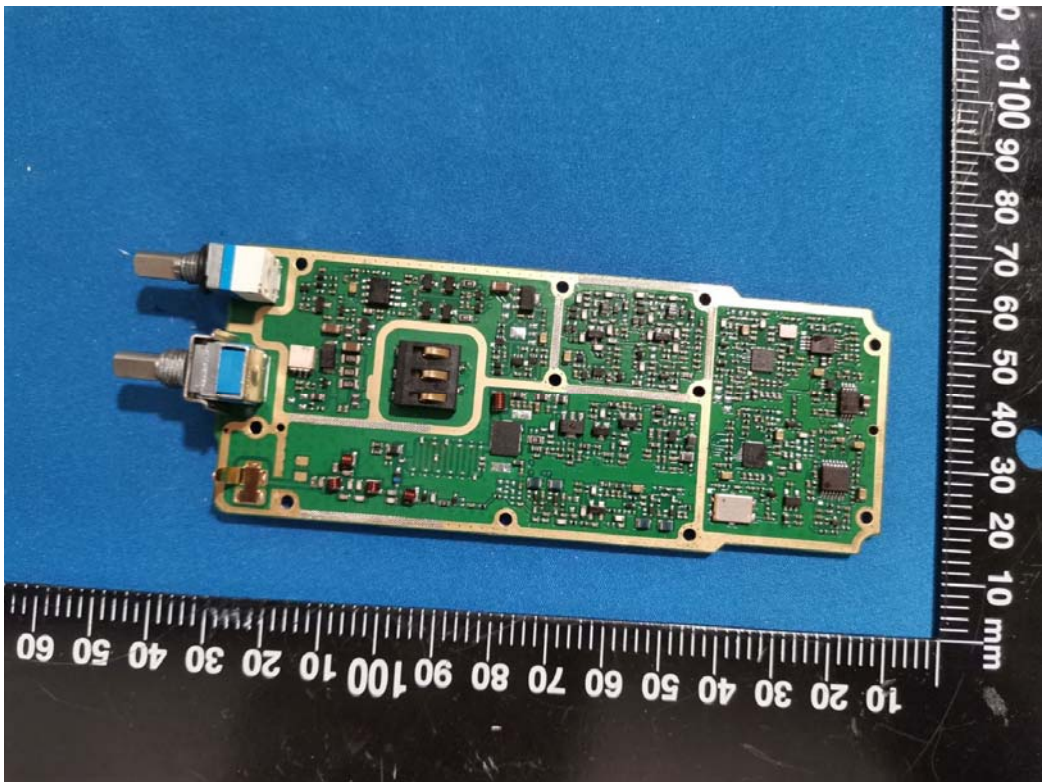

EXHIBIT C - EUT INTERNAL PHOTOGRAPHS

RDR4280U

Bluetooth Antenna

RDR4220U

RDR4250U

Battery Label

B4223LI

RCA

Lithium-Ion Battery

DC 7.4V 2300mAh / 17.02Wh

CELL ORIGIN: JAPAN

ASSEMBLED IN CHINA

CAUTION:

Read User Manual before use
May explode if disposed of in fire!
Charge overnight before initial use!
Use **ONLY** with original RCA Chargers!