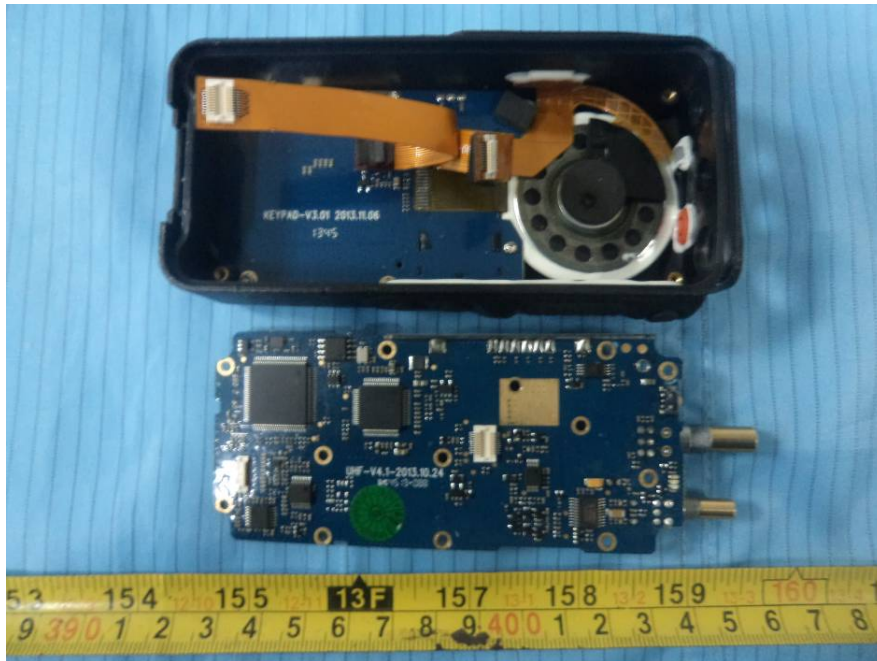

EXHIBIT C - EUT INTERNAL PHOTOGRAPHS

Model: RDR3500U

EUT – Battery off View

EUT – Cover off View 1

EUT – Cover off View 2

EUT – Main Board Top View

EUT – Main Board Bottom View

Model: RDR3600U

EUT – Battery off View

EUT – Cover off View 1

EUT – Cover off View 2

EUT – Main Board Top View

EUT – Main Board Bottom View

EUT – LCD&Key Board Top View 1

EUT – LCD&Key Board Top View 2

EUT – LCD&Key Board Bottom View