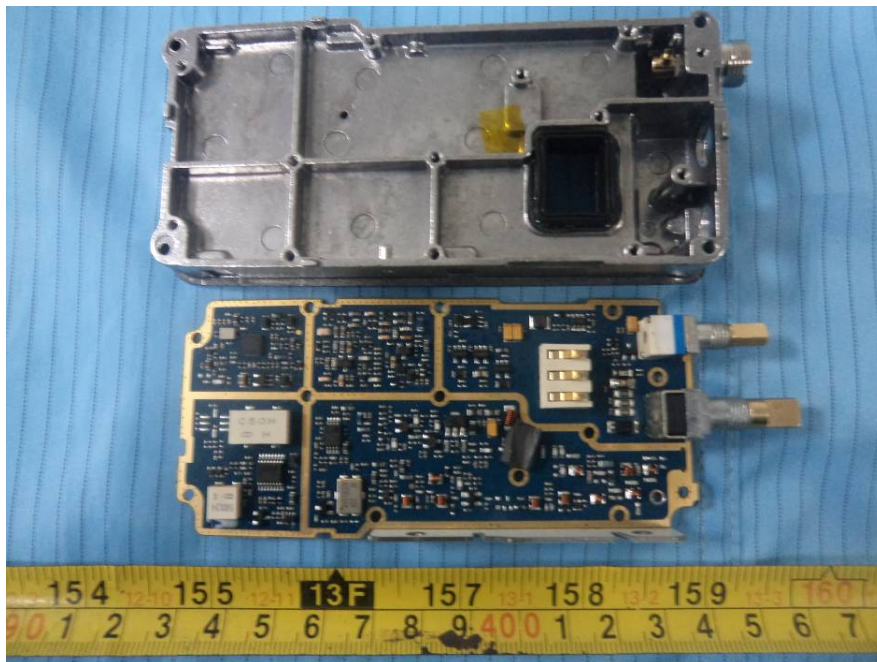

EXHIBIT C - EUT INTERNAL PHOTOGRAPHS

Model: RDR3500U

EUT – Battery off View

EUT – Cover off View 1

EUT – Cover off View 2

EUT – Main Board Top View

EUT – Main Board Bottom View

Model: RDR3600U

EUT – Battery off View

EUT – Cover off View 1

EUT – Cover off View 2

EUT – Main Board Top View

EUT – Main Board Bottom View

EUT – LCD&Key Board Top View 1

EUT – LCD&Key Board Top View 2

EUT – LCD&Key Board Bottom View