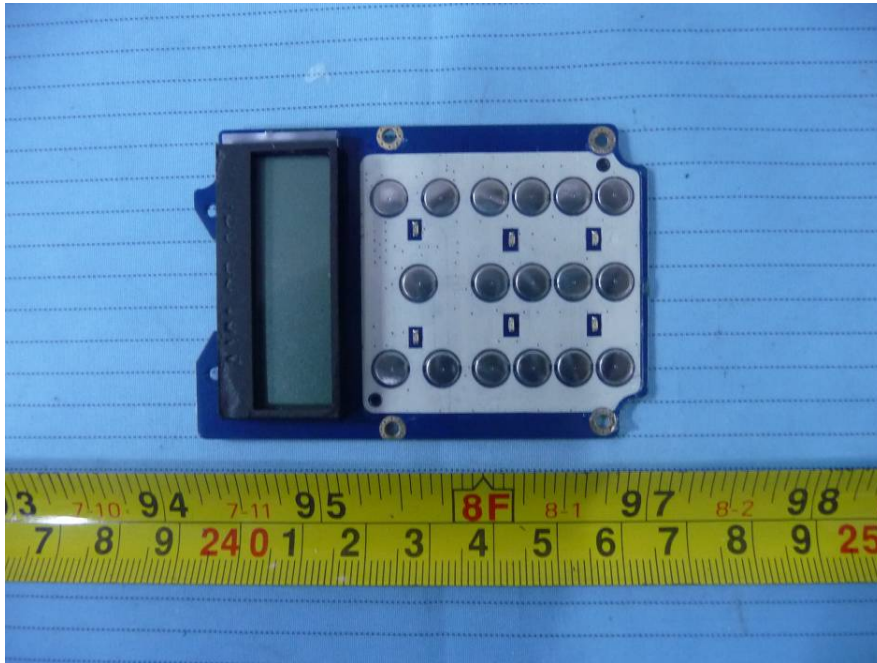

EXHIBIT C - EUT INTERNAL PHOTOGRAPHS

Model: RDR3500U

EUT – Battery off View

EUT – Cover off View 1

EUT – Cover off View 2

EUT – Main Board Top View

EUT – Main Board Bottom View

Model: RDR3600U

EUT – Battery off View

EUT – Cover off View 1

EUT – Cover off View 2

EUT – Main Board Top View

EUT – Main Board Bottom View

EUT – LCD&Key Board Top View 1

EUT – LCD&Key Board Top View 2

EUT – LCD&Key Board Bottom View