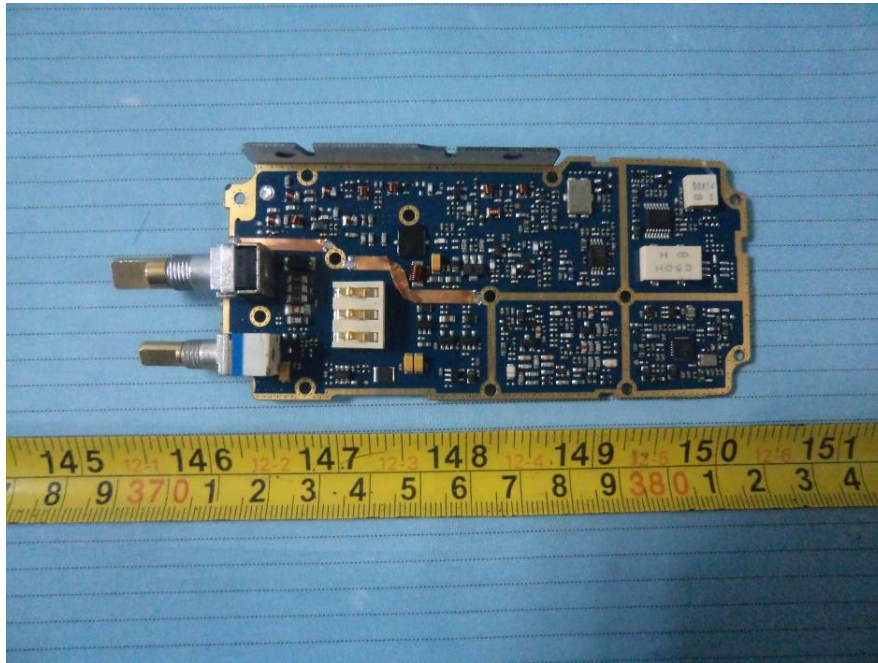

EXHIBIT C - EUT INTERNAL PHOTOGRAPHS

Model: RDR3500U

EUT – Battery off View

EUT – Cover off View 1

EUT – Cover off View 2

EUT – Main Board Top View

EUT – Main Board Bottom View

Model: RDR3600U

EUT – Battery off View

EUT – Cover off View 1

EUT – Cover off View 2

EUT – Main Board Top View

EUT – Main Board Bottom View

EUT – LCD&Key Board Top View 1

EUT – LCD&Key Board Top View 2

EUT – LCD&Key Board Bottom View