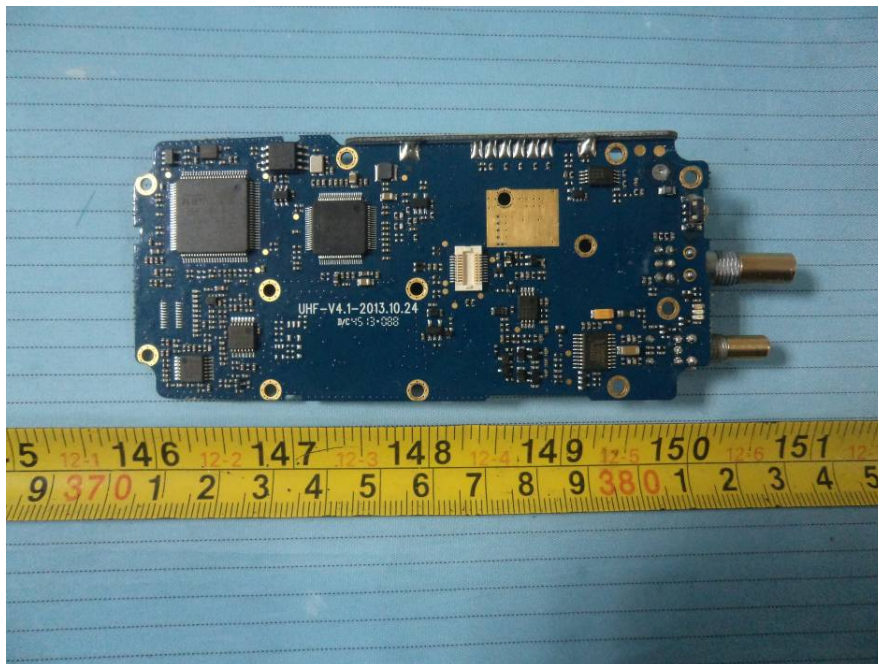

EXHIBIT C - EUT INTERNAL PHOTOGRAPHS

Model: RDR3500U

EUT – Battery off View

EUT – Cover off View 1

EUT – Cover off View 2

EUT – Main Board Top View

EUT – Main Board Bottom View

Model: RDR3600U

EUT – Battery off View

EUT – Cover off View 1

EUT – Cover off View 2

EUT – Main Board Top View

EUT – Main Board Bottom View

EUT – LCD&Key Board Top View 1

EUT – LCD&Key Board Top View 2

EUT – LCD&Key Board Bottom View