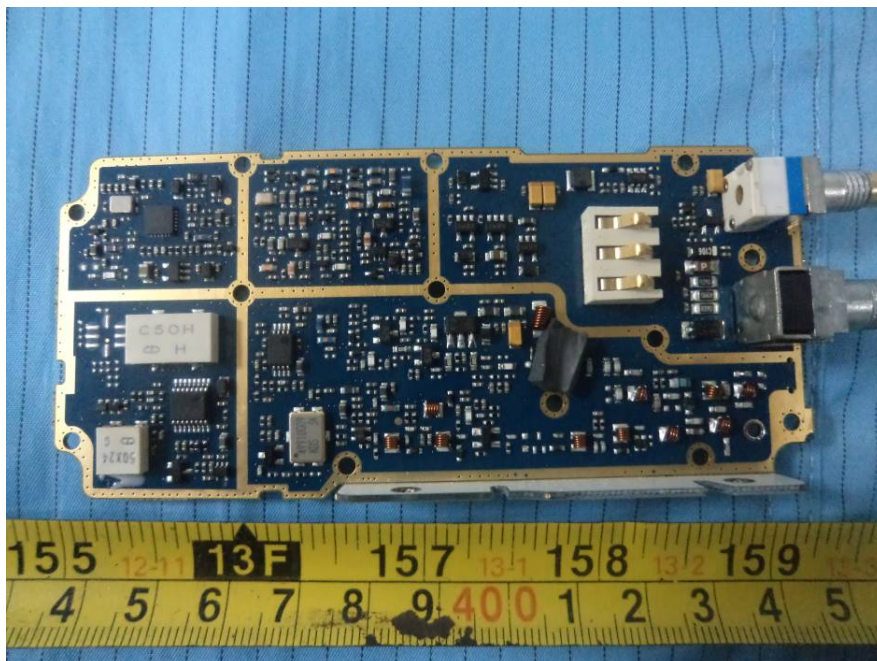

EXHIBIT C - EUT INTERNAL PHOTOGRAPHS

Model: RDR3500U

EUT – Battery off View

EUT – Cover off View 1

EUT – Cover off View 2

EUT – Main Board Top View

EUT – Main Board Bottom View

Model: RDR3600U

EUT – Battery off View

EUT – Cover off View 1

EUT – Cover off View 2

EUT – Main Board Top View

EUT – Main Board Bottom View

EUT – LCD&Key Board Top View 1

EUT – LCD&Key Board Top View 2

EUT – LCD&Key Board Bottom View