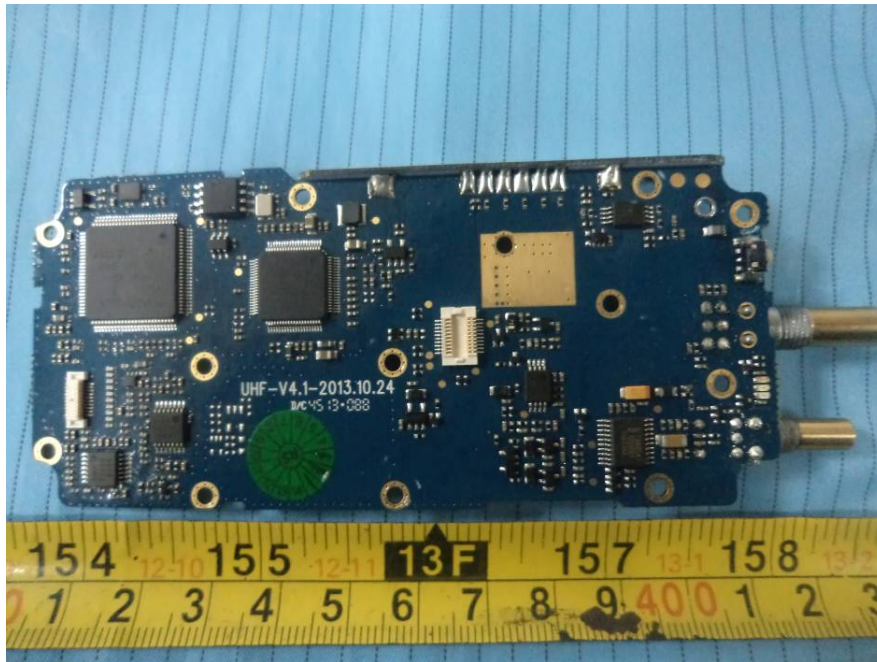

EXHIBIT C - EUT INTERNAL PHOTOGRAPHS

Model: RDR3500U

EUT – Battery off View

EUT – Cover off View 1

EUT – Cover off View 2

EUT – Main Board Top View

EUT – Main Board Bottom View

Model: RDR3600U

EUT – Battery off View

EUT – Cover off View 1

EUT – Cover off View 2

EUT – Main Board Top View

EUT – Main Board Bottom View

EUT – LCD&Key Board Top View 1

EUT – LCD&Key Board Top View 2

EUT – LCD&Key Board Bottom View