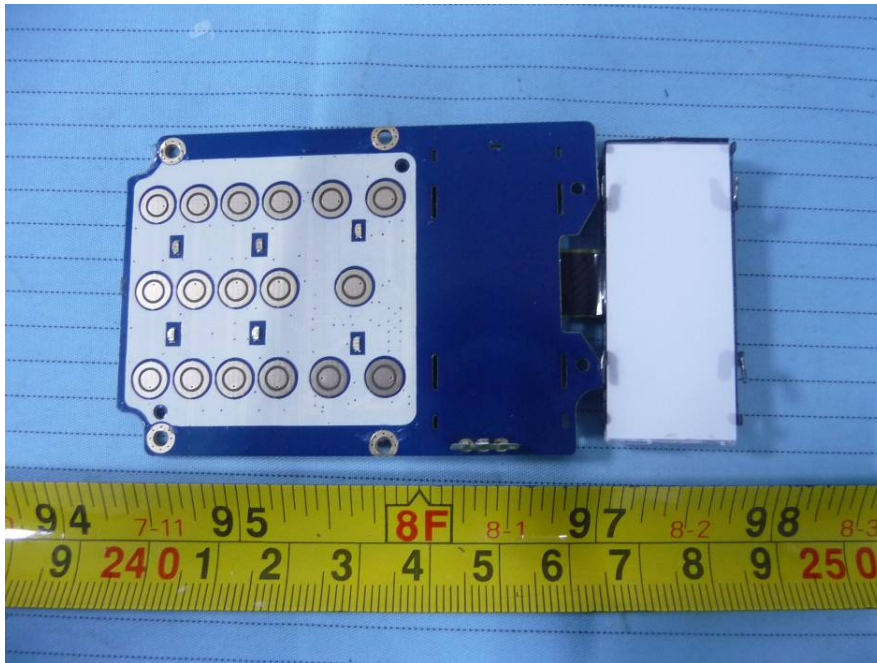

EXHIBIT C - EUT INTERNAL PHOTOGRAPHS

Model: RDR3500U

EUT – Battery off View

EUT – Cover off View 1

EUT – Cover off View 2

EUT – Main Board Top View

EUT – Main Board Bottom View

Model: RDR3600U

EUT – Battery off View

EUT – Cover off View 1

EUT – Cover off View 2

EUT – Main Board Top View

EUT – Main Board Bottom View

EUT – LCD&Key Board Top View 1

EUT – LCD&Key Board Top View 2

EUT – LCD&Key Board Bottom View