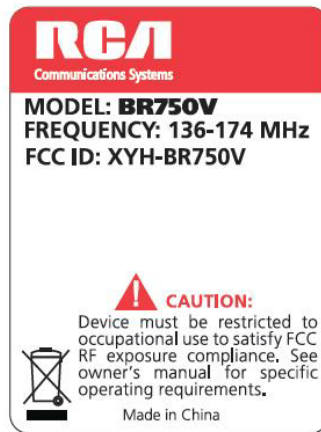

FCC ID LABELING AND LOCATION

FCC ID Label

FCC ID Label Location

Lable here

The label shown shall be permanently affixed at a conspicuous location on the device and be readily visible to the user at the time purchase (Labeling requirements per 2.925)