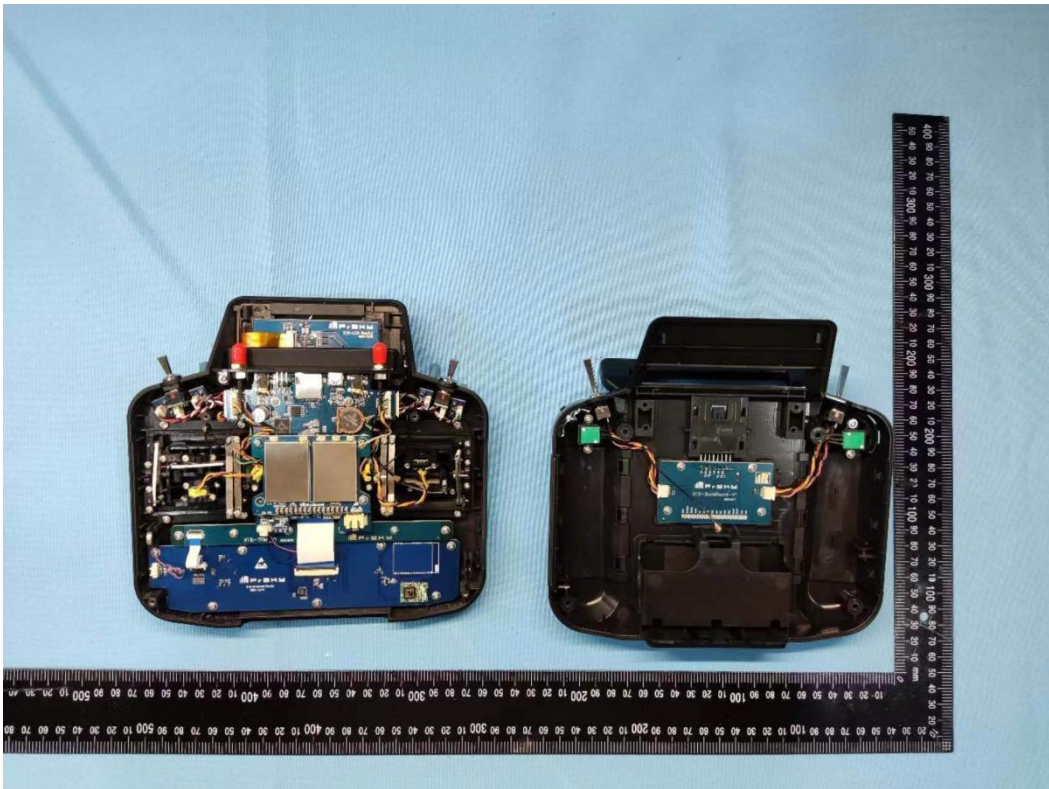

PHOTOGRAPHS OF THE EUT INTERNAL CONSTRUCTIONAL DETAILS

Lora antenna position

Photo 1

Photo 2

Photo 3

Photo 4

Photo 5

Photo 6

Photo 7

2.4G antenna position

Photo 8

BLE antenna position

Photo 9

Photo 10

Photo 11

Photo 12