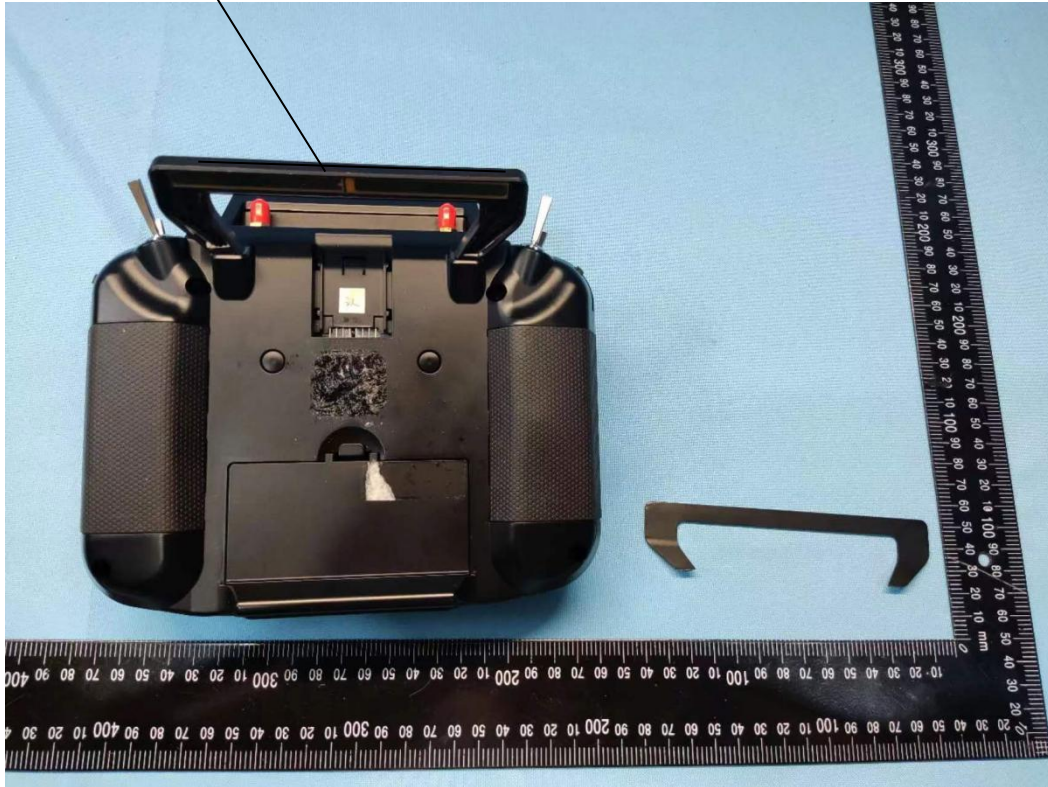

PHOTOGRAPHS OF THE EUT INTERNAL CONSTRUCTIONAL DETAILS

Lora antenna position

Photo 1

Photo 2

Photo 3

Photo 4

Photo 5

Photo 6

Photo 7

2.4G antenna position

Photo 8

BLE antenna position

Photo 9

Photo 10

Photo 11

Photo 12