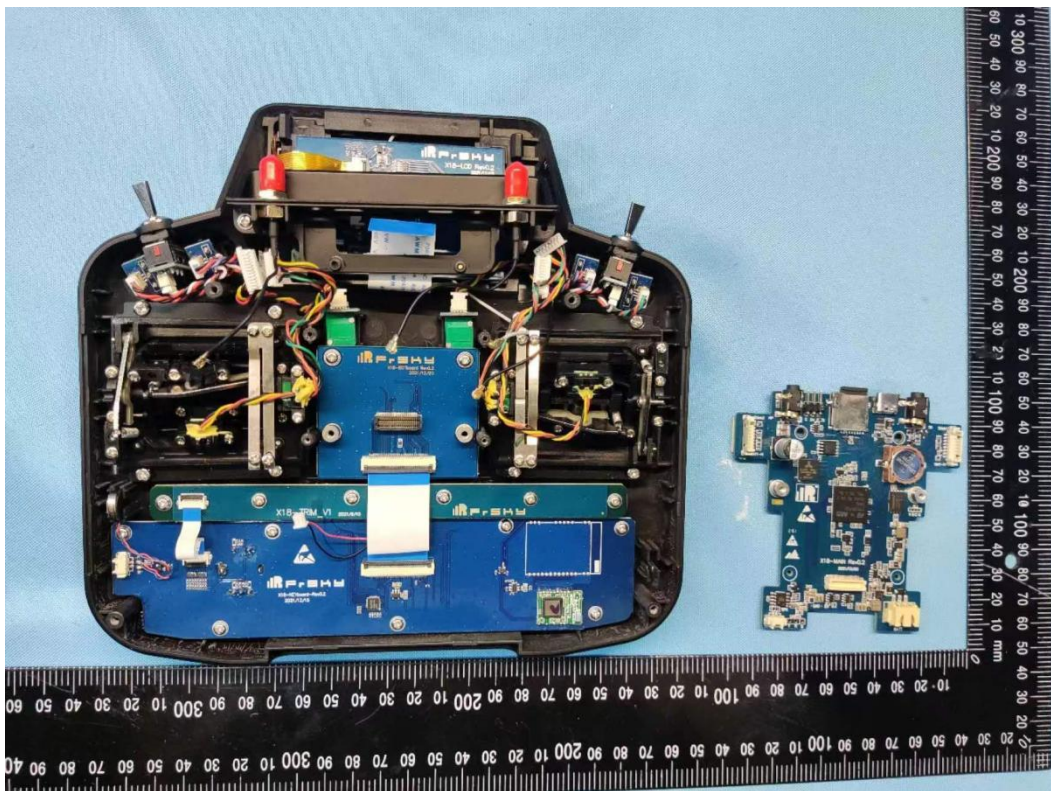

PHOTOGRAPHS OF THE EUT INTERNAL CONSTRUCTIONAL DETAILS

Lora antenna position

Photo 1

Photo 2

Photo 3

Photo 4

Photo 5

Photo 6

Photo 7

2.4G antenna position

Photo 8

BLE antenna position

Photo 9

Photo 10

Photo 11

Photo 12