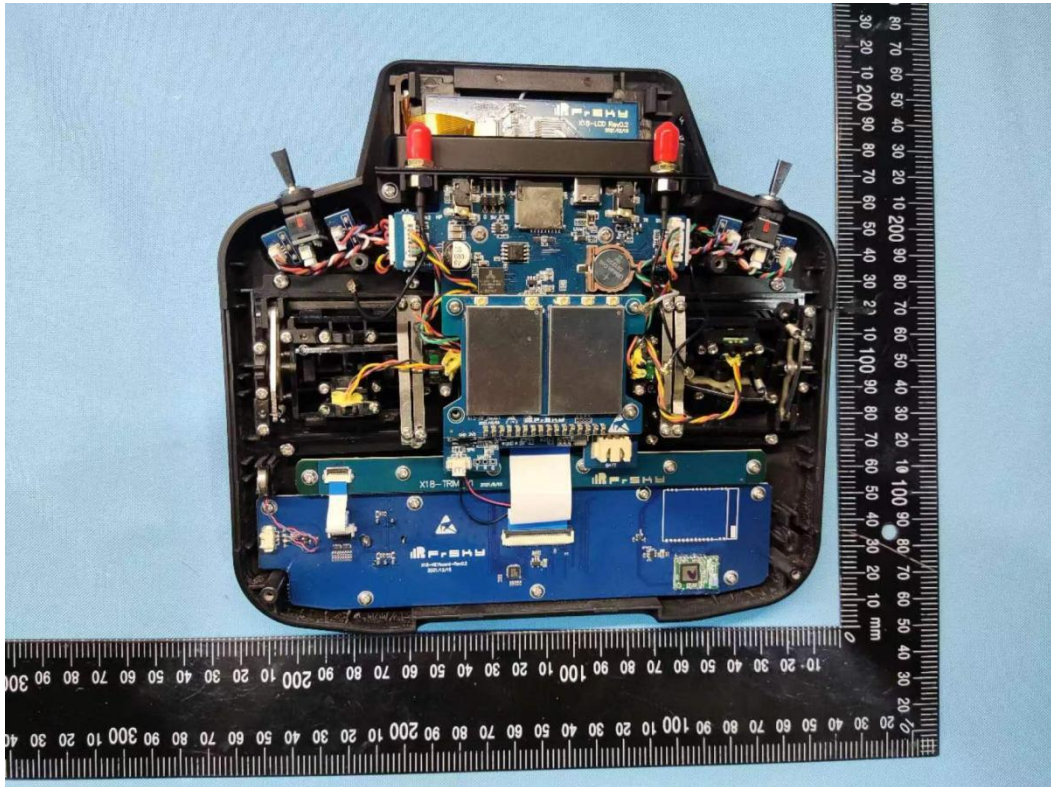

PHOTOGRAPHS OF THE EUT INTERNAL CONSTRUCTIONAL DETAILS

Lora antenna position

Photo 1

Photo 2

Photo 3

Photo 4

Photo 5

Photo 6

Photo 7

2.4G antenna position

Photo 8

BLE antenna position

Photo 9

Photo 10

Photo 11

Photo 12