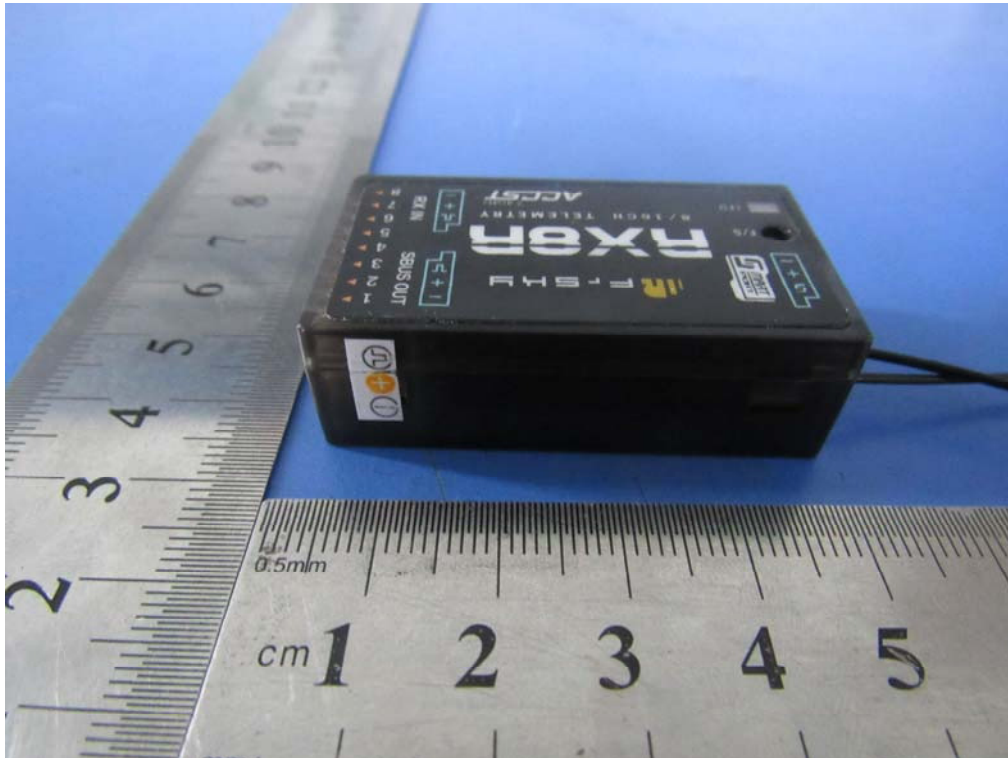

Annex B. EUT And Test Setup Photographs

Annex B.i. Photograph EUT Internal Photo

Top View of EUT

Bottom View of EUT

Test Report No.	16021423-FCC-R1
Page	46 of 54

Front View of EUT

Rear View of EUT

Left View of EUT