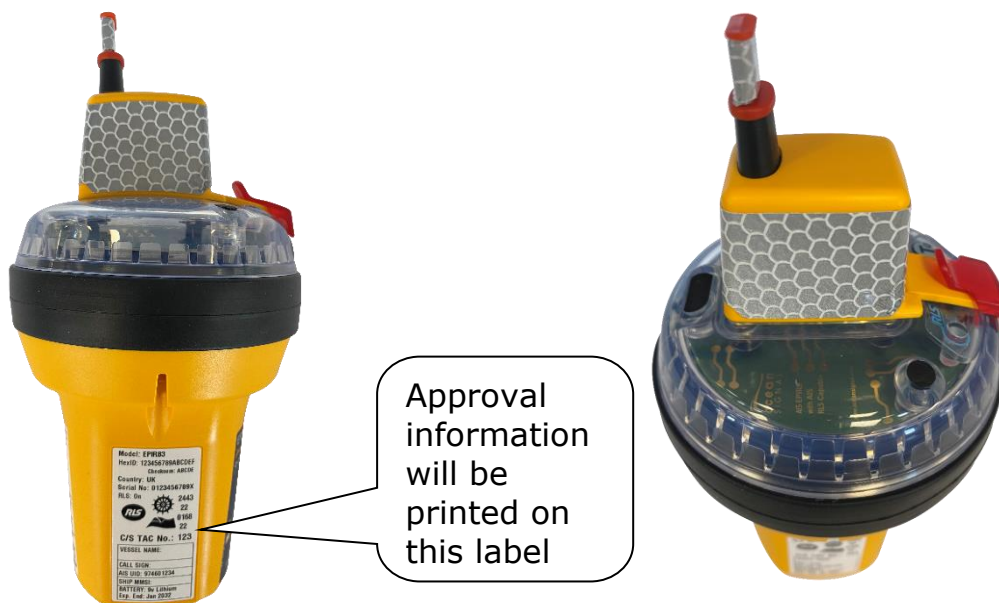

Ocean Signal rescueME EPIRB3 – External Photographs

External photographs of the rescueME EPIRB3 are shown below in Figures 1 to 6.

Figure 1: rescueME EPIRB3 – Front View

Figure 2: rescueME EPIRB3 – Right Hand Side View

Figure 3: rescueME EPIRB3 - Left Hand Side View

Figure 4: rescueME EPIRB3 – Rear View

Figure 5: rescueME EPIRB3 - Top View

Figure 6: rescueME EPIRB3 – Base View