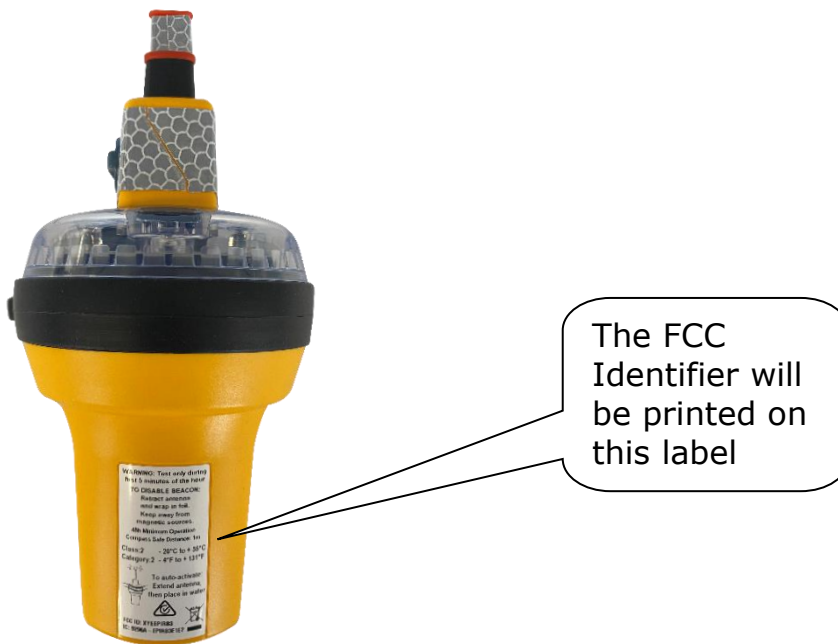

Ocean Signal rescueME EPIRB3 – External Photographs

External photographs of the rescueME EPIRB3 are shown below in Figures 1 to 6.

Figure 1: rescueME EPIRB3 – Front View

Figure 2: rescueME EPIRB3 – Right Hand Side View

Figure 3: rescueME EPIRB3 - Left Hand Side View

Figure 4: rescueME EPIRB3 – Rear View

Figure 5: rescueME EPIRB3 - Top View

Figure 6: rescueME EPIRB3 – Base View