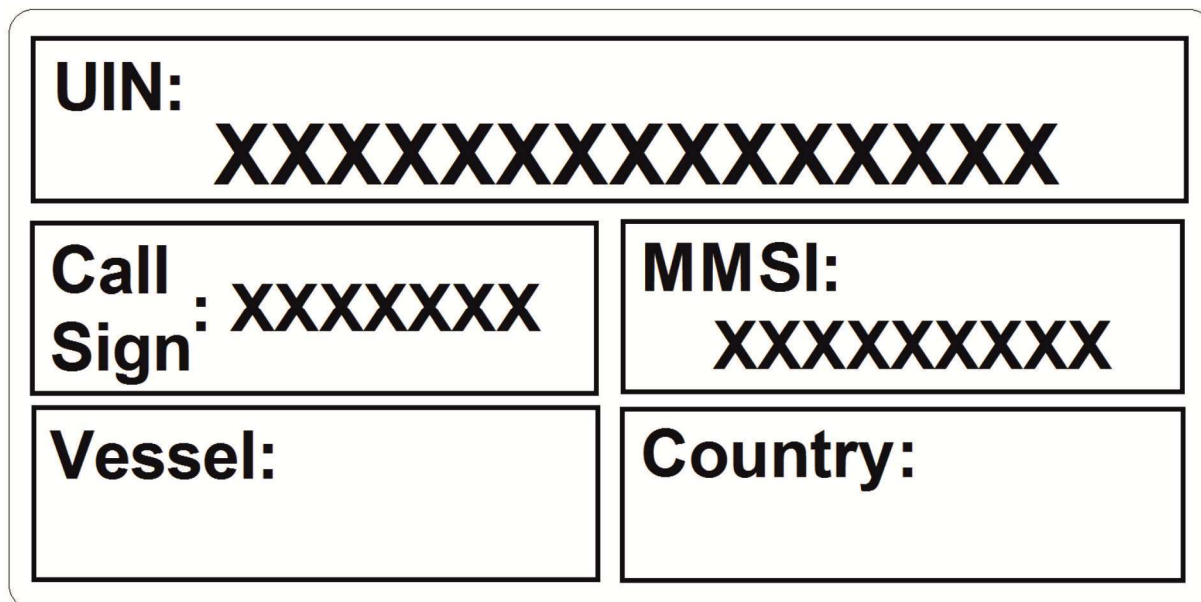

T.007: 5.h Beacon labels and markings

E101V EPIRB Label

Figure 1: E101V EPIRB Front Label with Operating instructions

Figure 2: E101V EPIRB Top Front Label with warnings

Figure 3: E101V EPIRB Top Rear Label

Figure 4: E101V EPIRB Approvals label

Figure 5: E101V EPIRB UIN label generic registration information label

Figure 6: ARH101V Top label

Programming Details
UIN: _____
Vessel: _____
MMSI: _____
Country: _____
Call Sign: _____

Figure 7: ARH101V Ships detail label

Date of installation

Figure 8: ARH101V Expiry date label