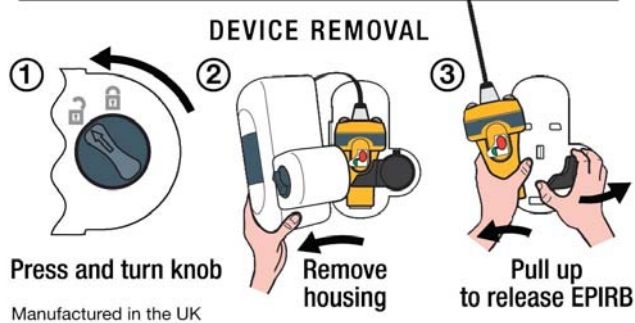

Figure 4: AMI VDR EPIRB Approvals label

Figure 5: AMI VDR EPIRB UIN label generic registration information label

Automatic Release Housing
Category I

For Class 2 EPIRB type X-VDRFF-AMI
Operates on 406 & 121.5 MHz
Compass safe distance: 1m