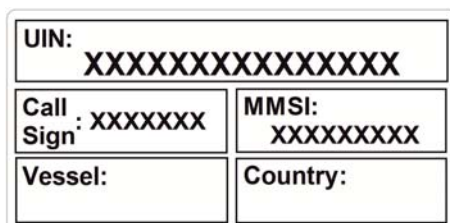

T.007: 5.h Beacon labels and markings AMI branding

EPIRB Labels

Figure 1: AMI VDR EPIRB Front Label with Operating instructions

Figure 2: AMI VDR EPIRB Top Front Label with warnings

Figure 3: AMI VDR EPIRB Top Rear Label

Figure 4: AMI VDR EPIRB Approvals label

Figure 5: AMI VDR EPIRB UIN label generic registration information label

Automatic Release Housing
Category I

For Class 2 EPIRB type X-VDRFF-AMI
Operates on 406 & 121.5 MHz
Compass safe distance: 1m