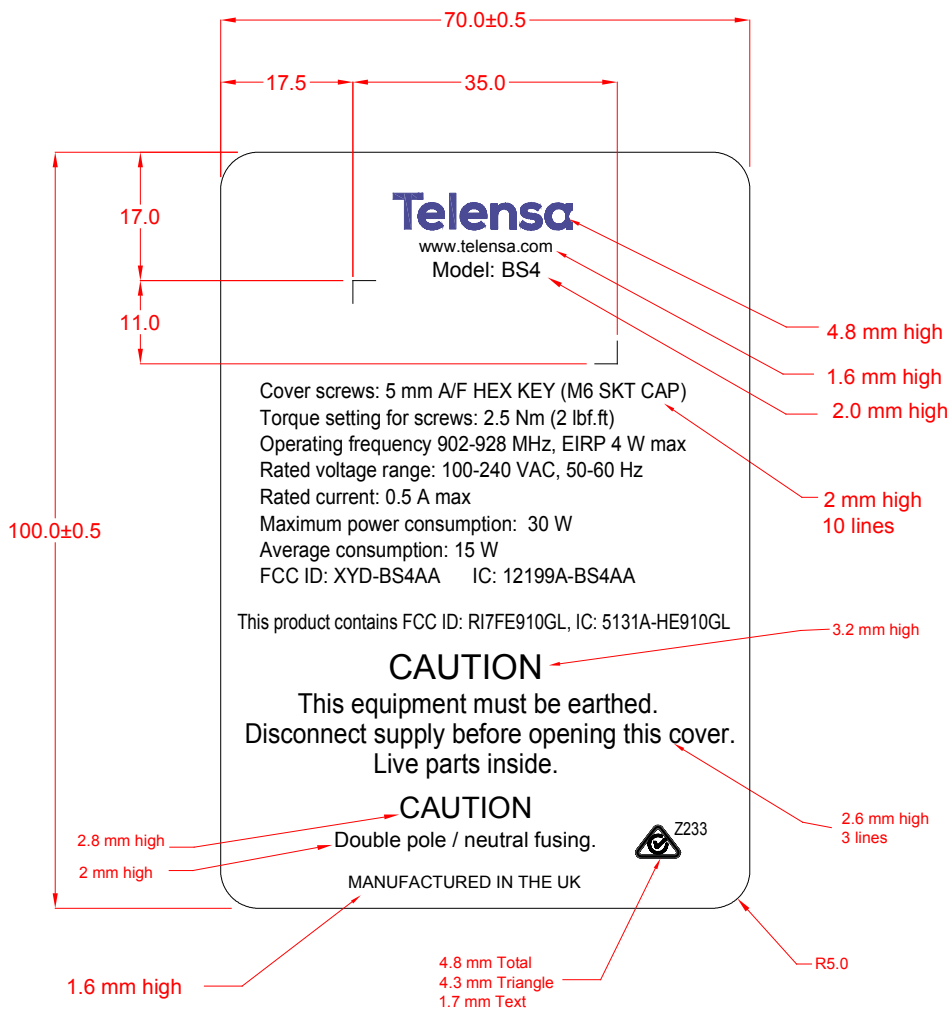

2LYR2901

SJF

06

13-Sep-17

NOTES:

1. Material: Reverse Printed LT175 Polyester
2. Adhesive: 3M 467
3. Background Colour: White
4. Text:
Font: Verdana
Colour: Black unless otherwise stated
5. 'Telensa' logo: Refer to 6LM15L01.ai
Font: Myriad Pro Regular
Colour: Pantone Coated Reflex Blue C

DO NOT SCALE - IF IN DOUBT ASK

Material: -	Drawn:	WFC	ALL DIMENSIONS ARE IN mm. TOLERANCES UNLESS STATED OTHERWISE: LINEAR ± 0.1 HOLE DIAMETERS - ANGLES -		
	Checked:	SJF	Project:	LOADED	
Finish: -	Approved:	MDM	Title:	PRODUCT LABEL (US)	
	Scale:	N/A		Drg No.	2LM02L06