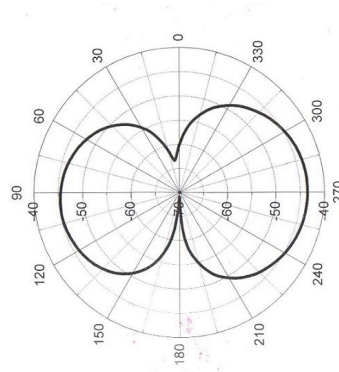

The logo for Shakespeare, featuring the brand name in a black, cursive script font. It is positioned between two horizontal bars: a blue one on top and a green one on the bottom.

SKP-794-8dB
HEAVY DUTY SLEEVED WHIP ANTENNA 868 or 915MHz

8dBi Gain Elevation Plot
Produced from Asian Site

The SKP-794-8dB antenna is a GPR sleeved collinear antenna tuned to 868 or 915MHz.

The antenna has an Extra Heavy Duty rugged design that is PU Sealed at both ends for complete water protection. As standard the antenna has a Nylon fixing bolt and it is supplied with a right angle bracket and 3 screws.
(Other mounting options available)