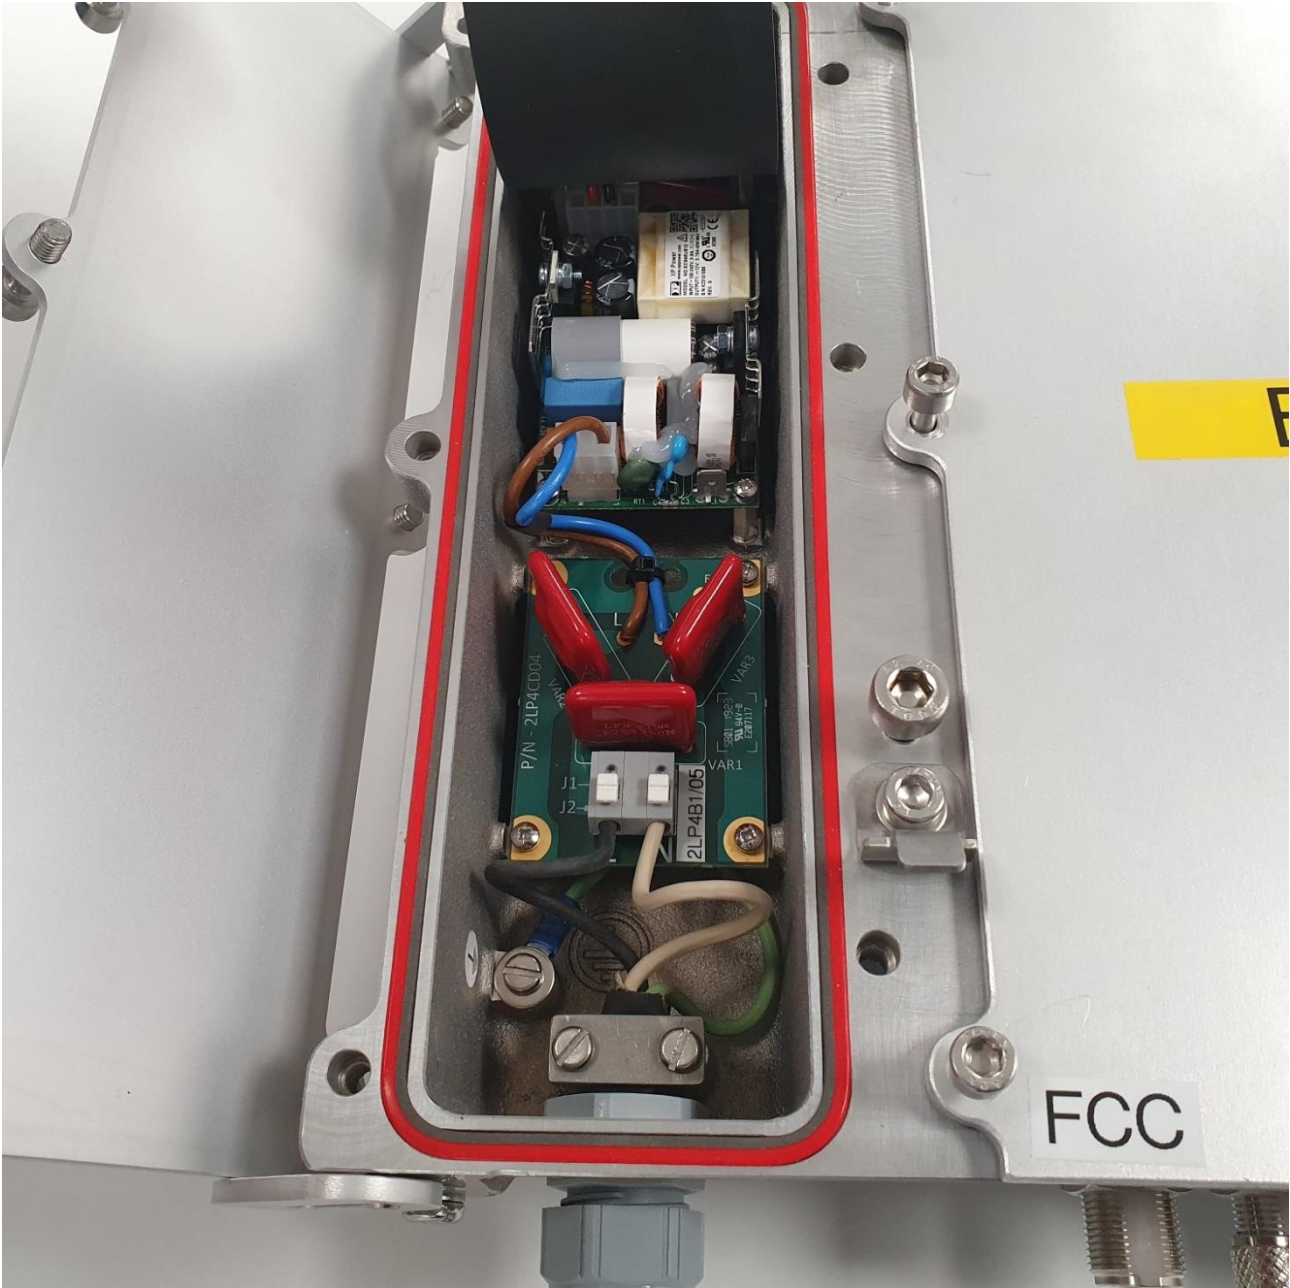

Telensa

Technical Note Basestation B4 B1 Internal Photos

Original Author: Simon Hall
Other Authors: [free text field]
Latest Issuer: Simon Hall
Issue Date: 2024-04-12

Document Ref: [TL-014472-TN](#)
[Issue 2](#)

Main Compartment

PSU Compartment

PSU Compartment (Safety Cover Removed)

Backhaul Board Cellular Modems LE910C1-WWXd (FCC ID: R17LE910CXWWX)

Radio Cans

Battery

Main Board (Radio Cans Fitted)

Main Board (Radio Cans Removed)

Main Board Close-Up (Radio Cans Removed)

Main Board Rear View (Picozed Board Removed)