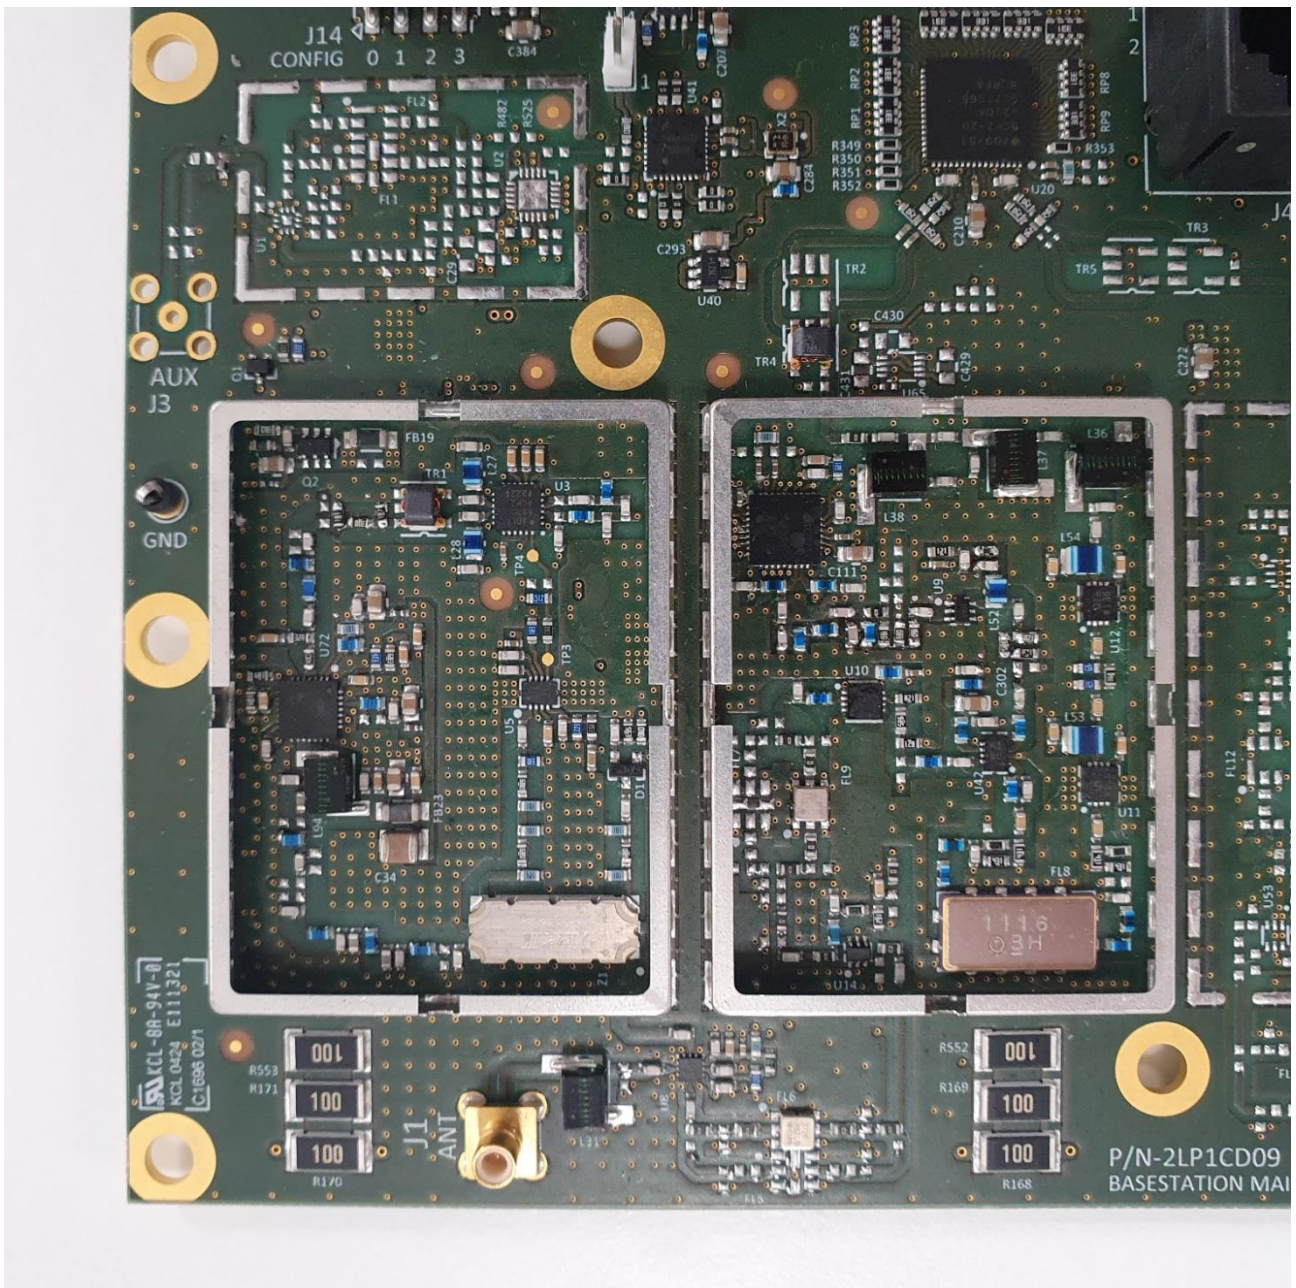

Telensa

Technical Note Basestation B4 B1 Internal Photos

Original Author: Simon Hall
Other Authors: [free text field]
Latest Issuer: Simon Hall
Issue Date: 2024-04-12

Document Ref: [TL-014472-TN](#)
[Issue 2](#)

Main Compartment

PSU Compartment

PSU Compartment (Safety Cover Removed)

Backhaul Board Cellular Modems LE910C1-WWXd (FCC ID: R17LE910CXWWX)

Radio Cans

Battery

Main Board (Radio Cans Fitted)

Main Board (Radio Cans Removed)

Main Board Close-Up (Radio Cans Removed)

Main Board Rear View (Picozed Board Removed)