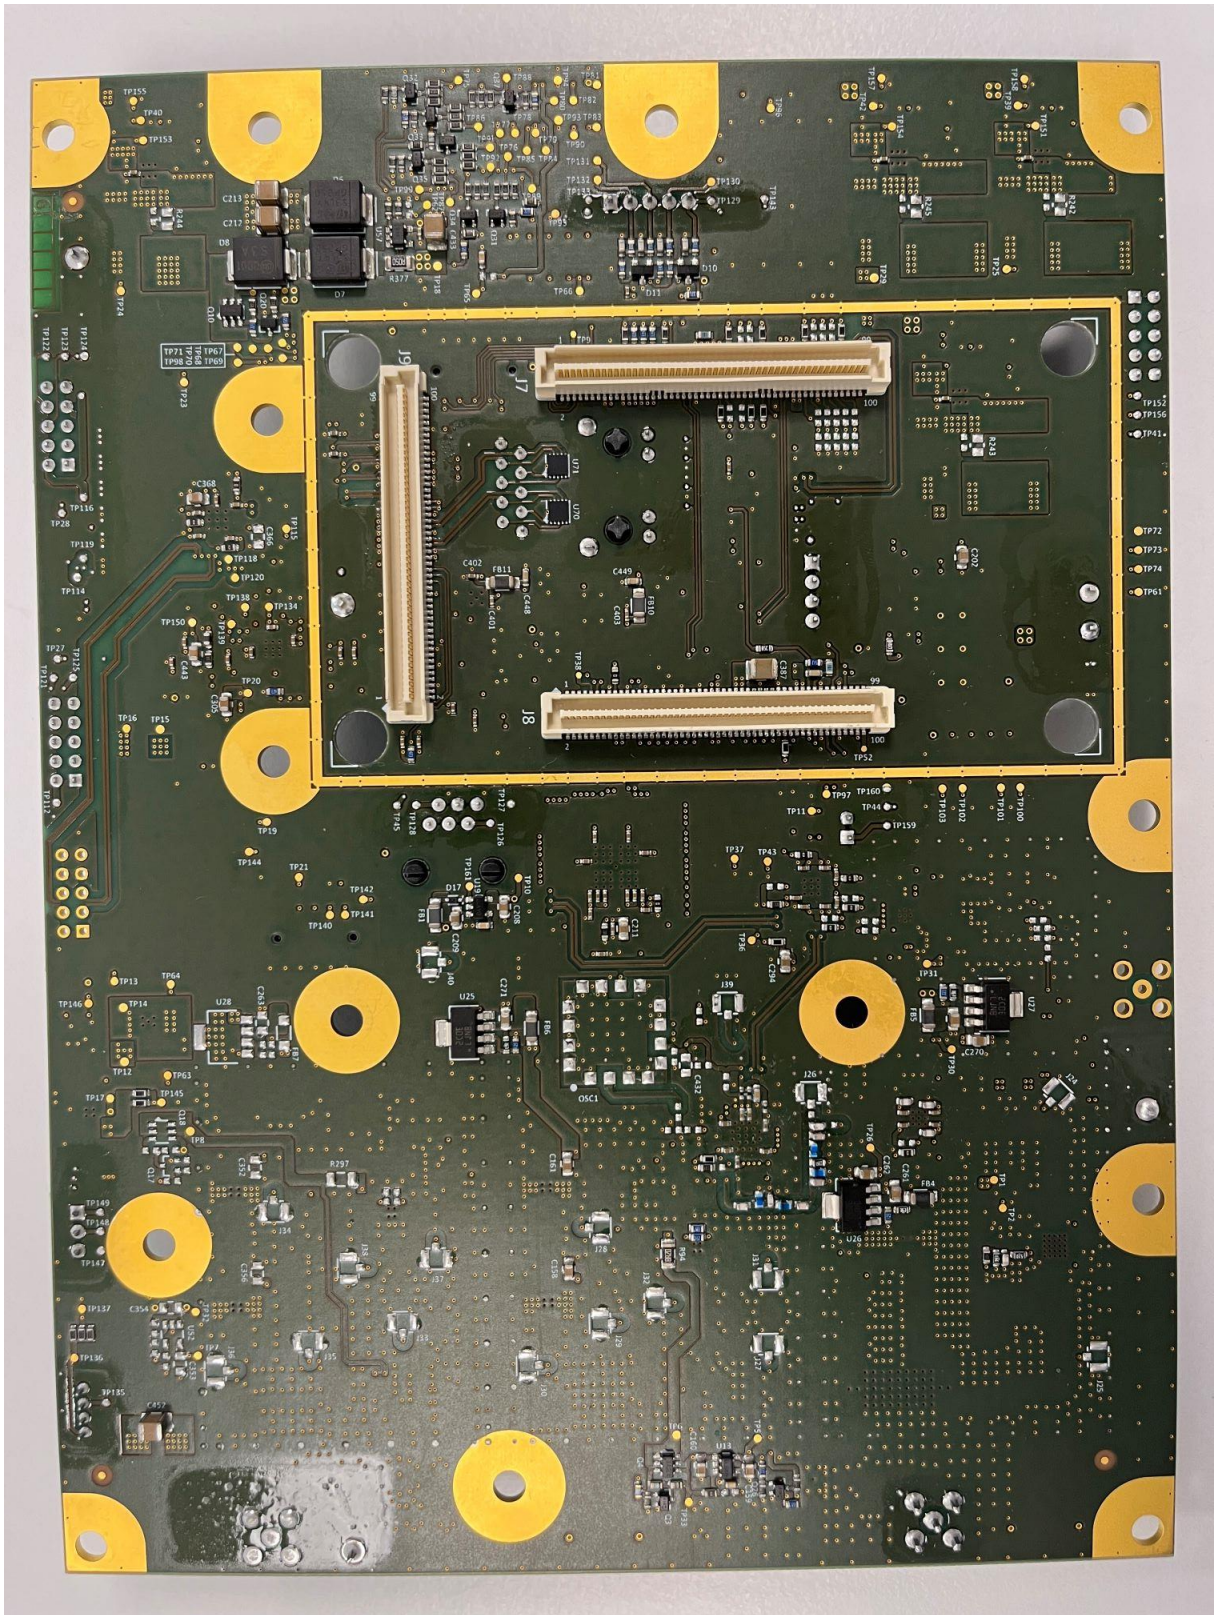

Telensa

Technical Note Basestation B4 B1 Internal Photos

Original Author: Simon Hall
Other Authors: [free text field]
Latest Issuer: Simon Hall
Issue Date: 2024-04-12

Document Ref: [TL-014472-TN](#)
[Issue 2](#)

Main Compartment

PSU Compartment

PSU Compartment (Safety Cover Removed)

Backhaul Board Cellular Modems LE910C1-WWXd (FCC ID: R17LE910CXWWX)

Radio Cans

Battery

Main Board (Radio Cans Fitted)

Main Board (Radio Cans Removed)

Main Board Close-Up (Radio Cans Removed)

Main Board Rear View (Picozed Board Removed)