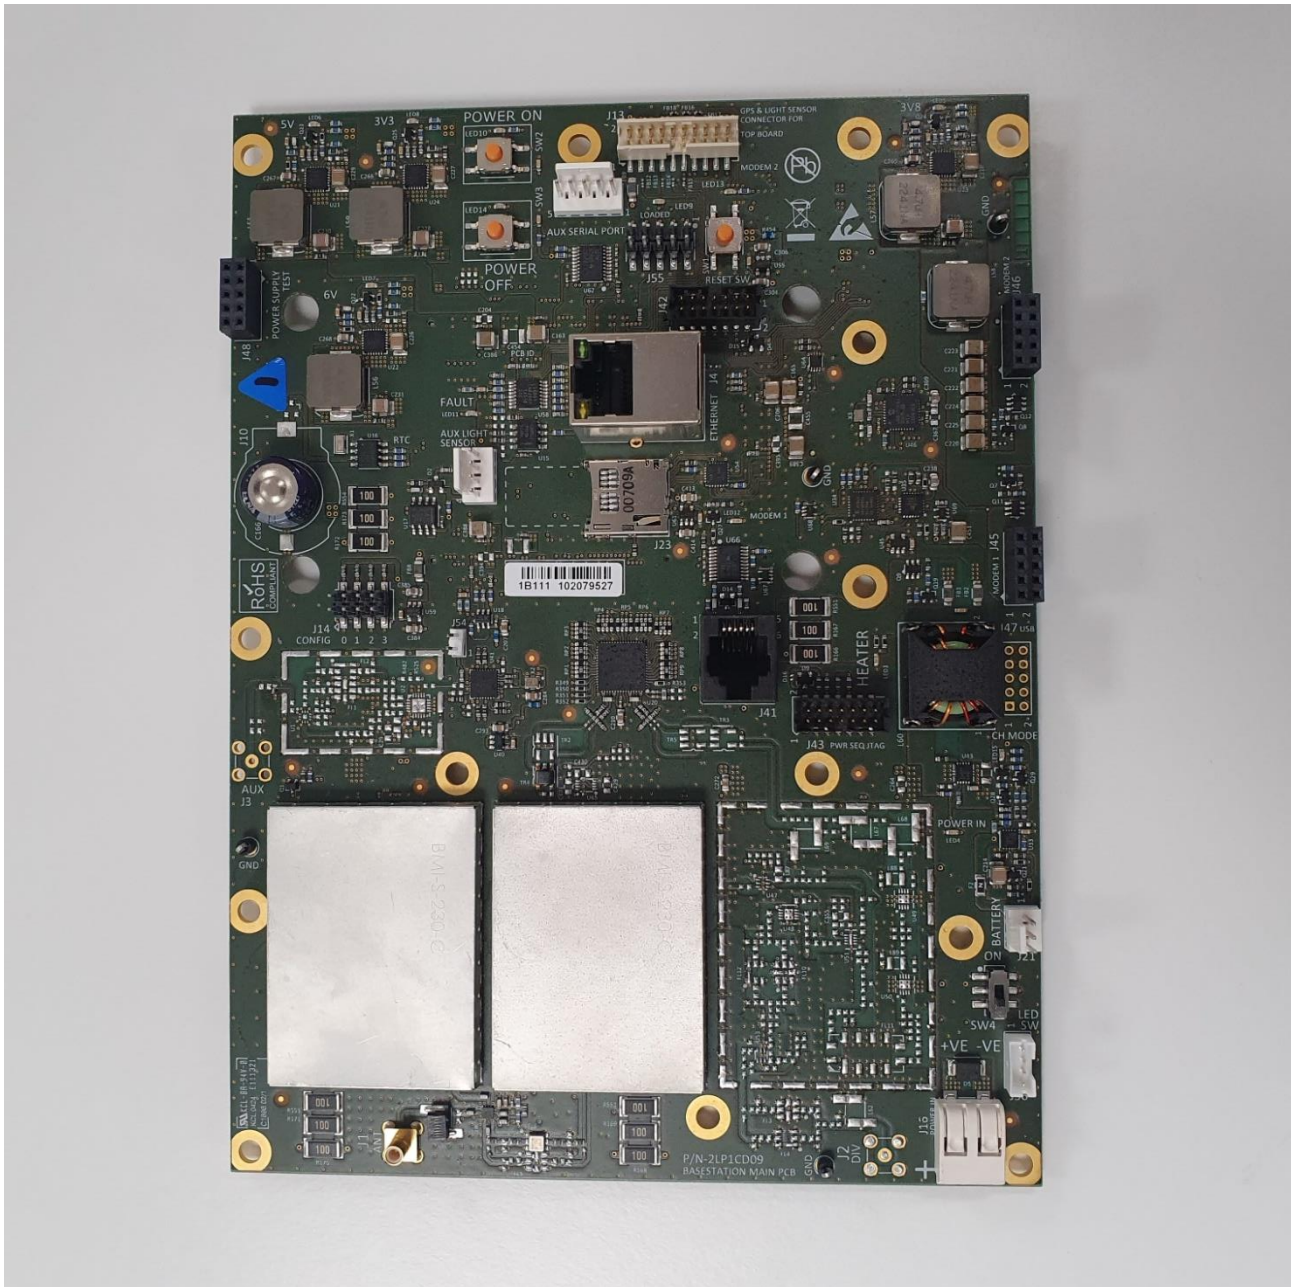

Telensa

Technical Note Basestation B4 B1 Internal Photos

Original Author: Simon Hall
Other Authors: [free text field]
Latest Issuer: Simon Hall
Issue Date: 2024-04-12

Document Ref: [TL-014472-TN](#)
[Issue 2](#)

Main Compartment

PSU Compartment

PSU Compartment (Safety Cover Removed)

Backhaul Board Cellular Modems LE910C1-WWXd (FCC ID: R17LE910CXWWX)

Radio Cans

Battery

Main Board (Radio Cans Fitted)

Main Board (Radio Cans Removed)

Main Board Close-Up (Radio Cans Removed)

Main Board Rear View (Picozed Board Removed)