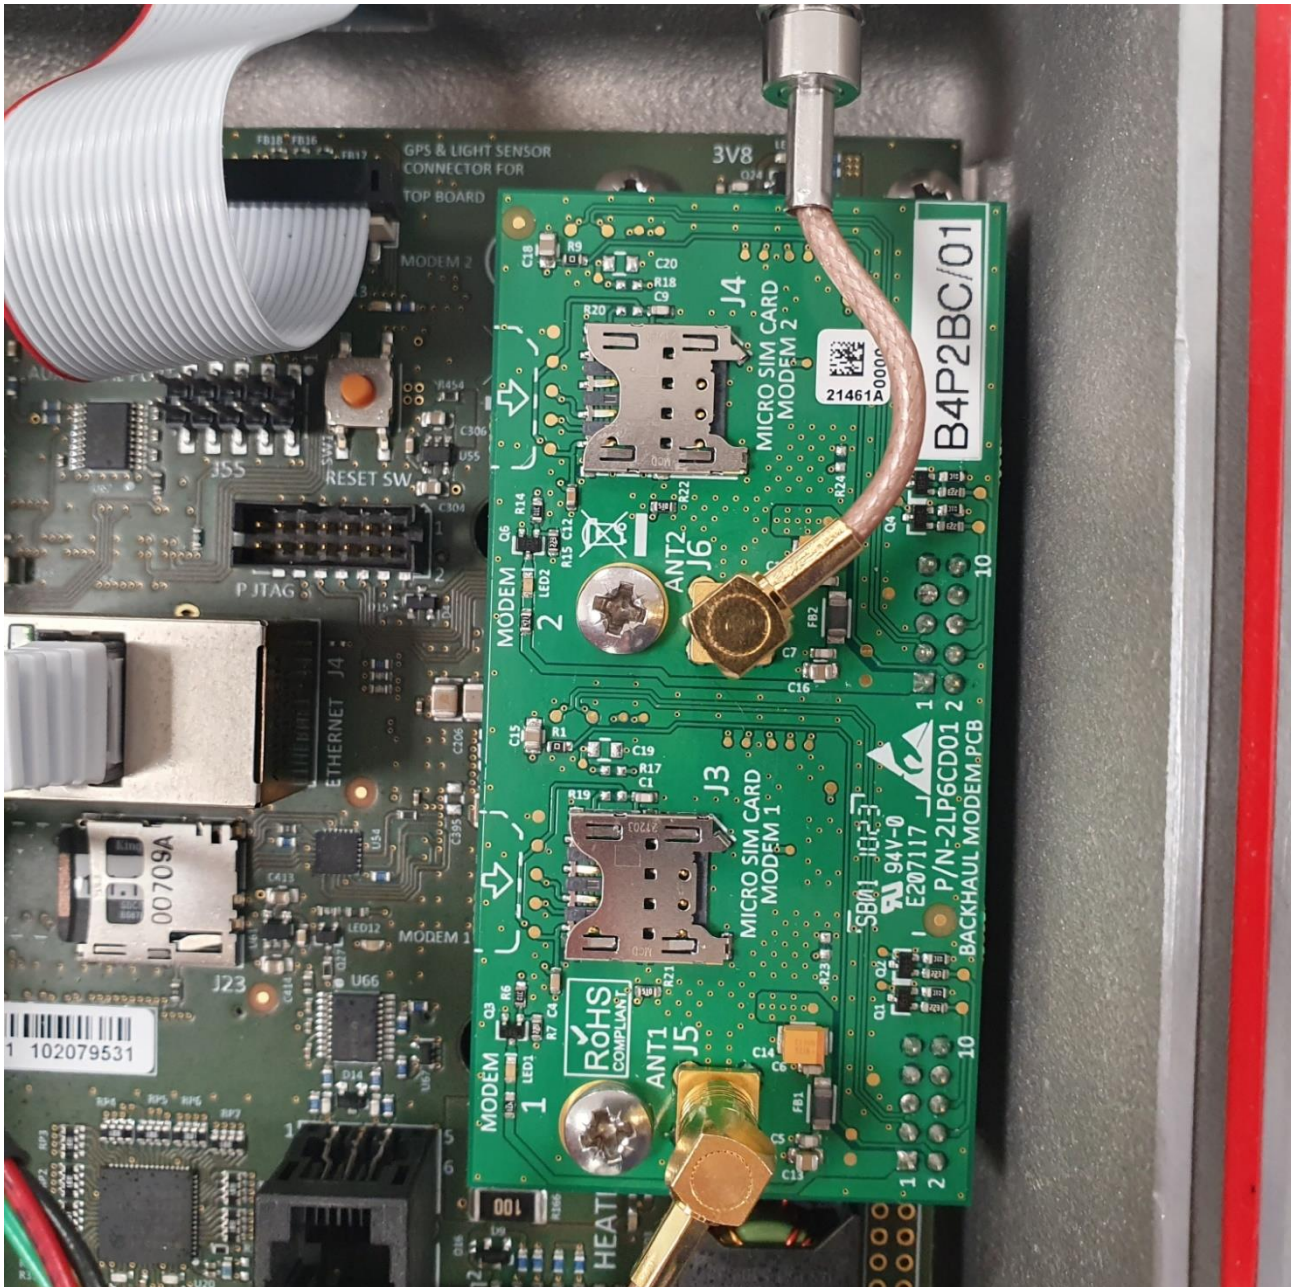

Telensa

Technical Note Basestation B4 B1 Internal Photos

Original Author: Simon Hall
Other Authors: [free text field]
Latest Issuer: Simon Hall
Issue Date: 2024-04-12

Document Ref: [TL-014472-TN](#)
[Issue 2](#)

Main Compartment

PSU Compartment

PSU Compartment (Safety Cover Removed)

Backhaul Board Cellular Modems LE910C1-WWXd (FCC ID: R17LE910CXWWX)

Radio Cans

Battery

Main Board (Radio Cans Fitted)

Main Board (Radio Cans Removed)

Main Board Close-Up (Radio Cans Removed)

Main Board Rear View (Picozed Board Removed)