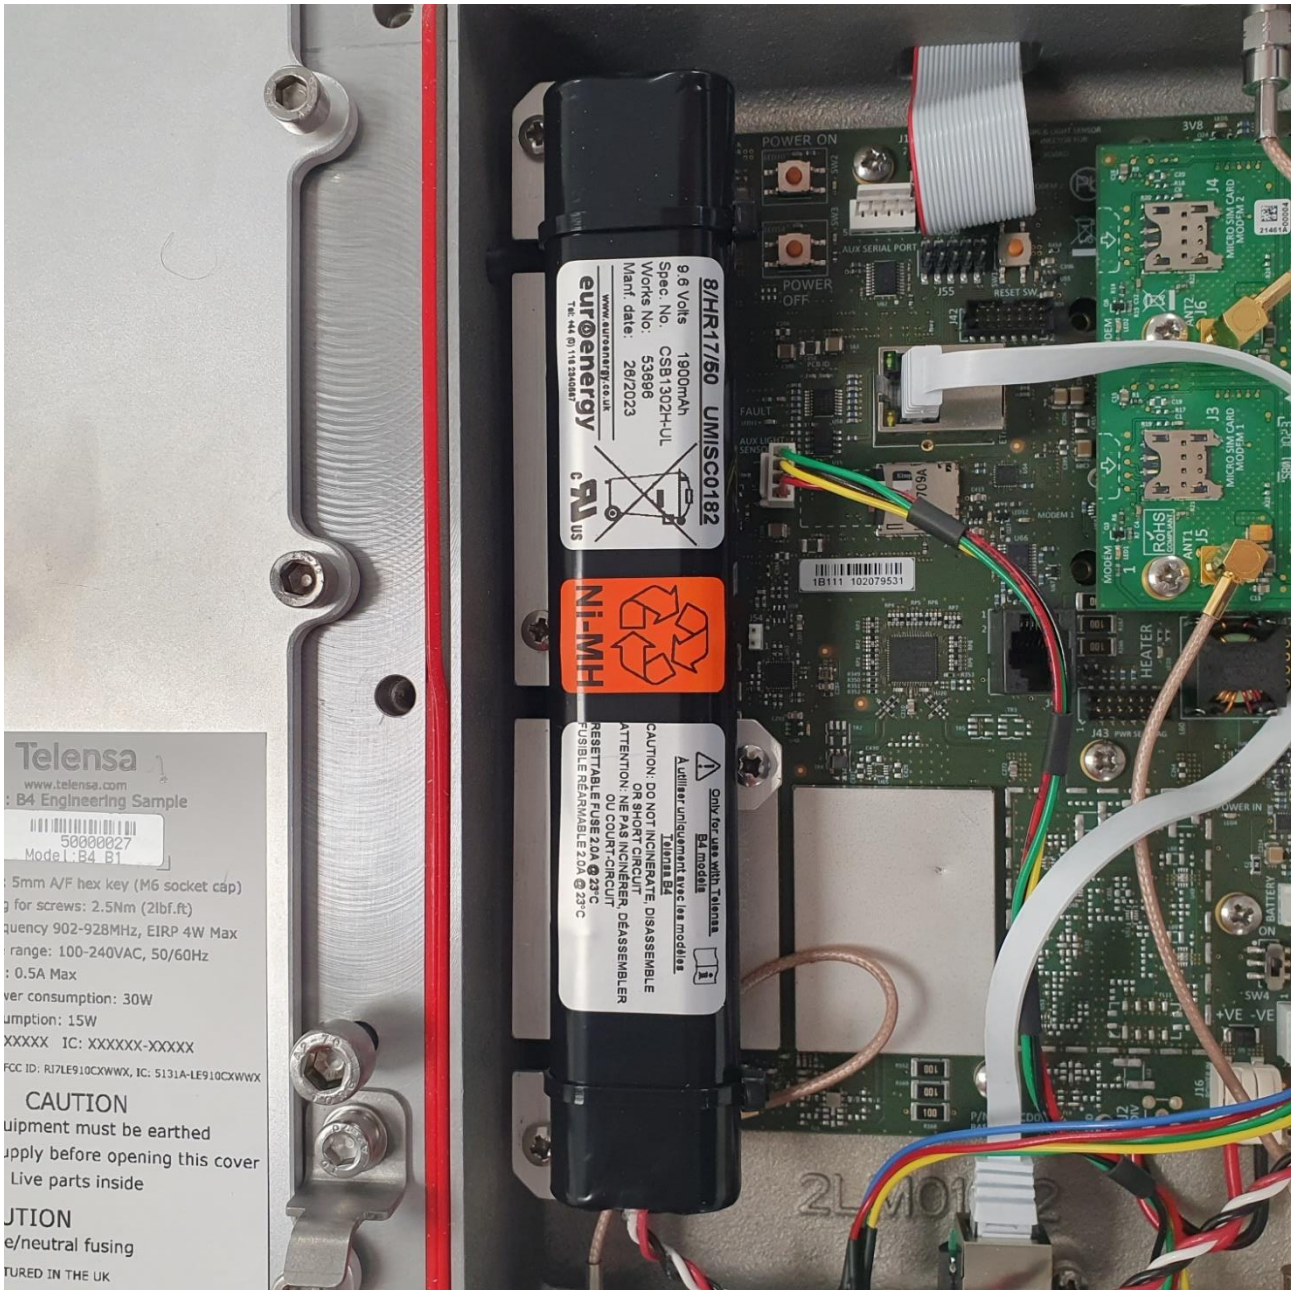

Telensa

Technical Note Basestation B4 B1 Internal Photos

Original Author: Simon Hall
Other Authors: [free text field]
Latest Issuer: Simon Hall
Issue Date: 2024-04-12

Document Ref: [TL-014472-TN](#)
[Issue 2](#)

Main Compartment

PSU Compartment

PSU Compartment (Safety Cover Removed)

Backhaul Board Cellular Modems LE910C1-WWXd (FCC ID: R17LE910CXWWX)

Radio Cans

Battery

Main Board (Radio Cans Fitted)

Main Board (Radio Cans Removed)

Main Board Close-Up (Radio Cans Removed)

Main Board Rear View (Picozed Board Removed)