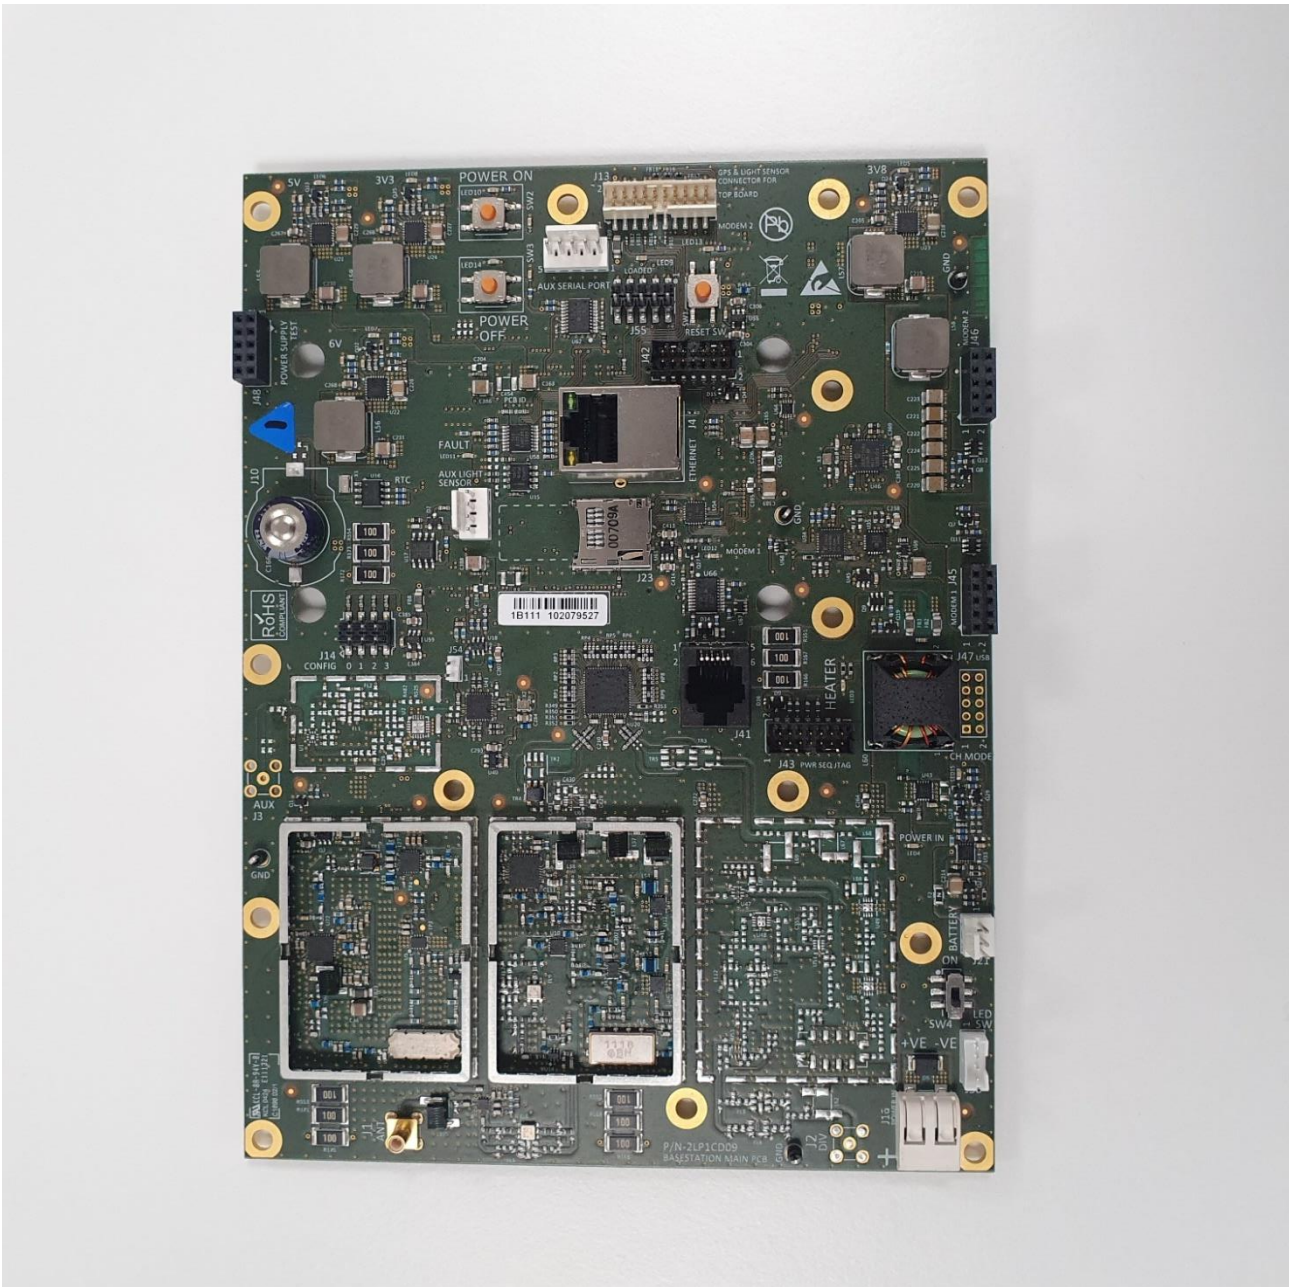

Telensa

Technical Note Basestation B4 B1 Internal Photos

Original Author: Simon Hall
Other Authors: [free text field]
Latest Issuer: Simon Hall
Issue Date: 2024-04-12

Document Ref: [TL-014472-TN](#)
[Issue 2](#)

Main Compartment

PSU Compartment

PSU Compartment (Safety Cover Removed)

Backhaul Board Cellular Modems LE910C1-WWXd (FCC ID: R17LE910CXWWX)

Radio Cans

Battery

Main Board (Radio Cans Fitted)

Main Board (Radio Cans Removed)

Main Board Close-Up (Radio Cans Removed)

Main Board Rear View (Picozed Board Removed)