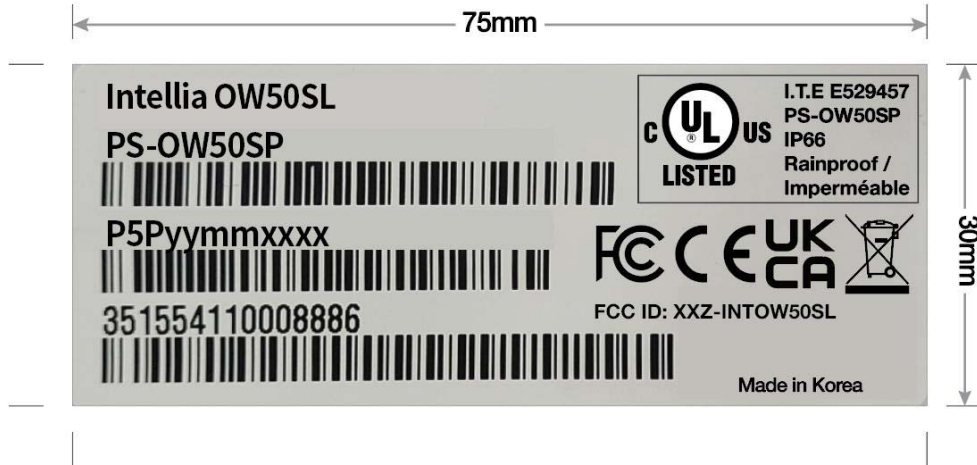

**Antenna Unit Left side**

(EUT)

**Antenna Unit Bottom**

**Antenna Unit I/O port (Bottom)**

(EUT)

Antenna Unit Label (side edge)

(EUT)

**Customer Network Exchange Front**