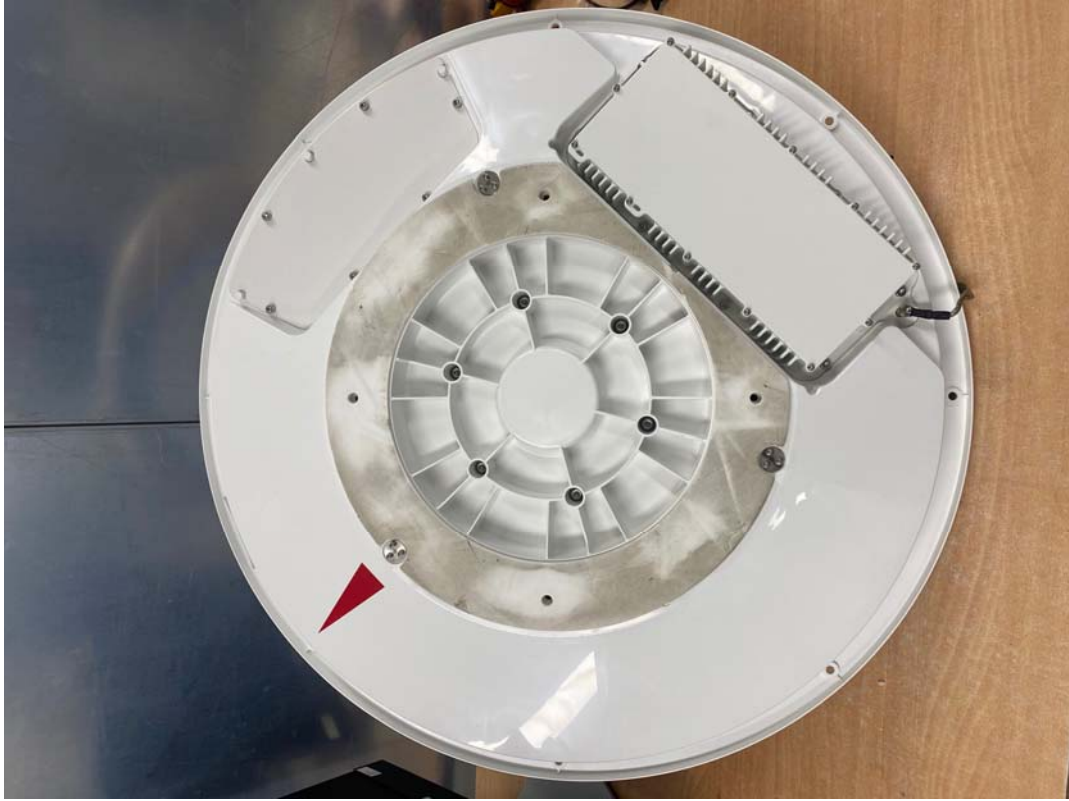

Photographs of EUT  
(EUT)

PS-OW50SP(Antenna Unit, CNX)

covered by radome

(EUT)

**Antenna Unit Front**

**Antenna Unit Rear**

(EUT)

**Antenna Unit Right side**

**Antenna Unit Left side**

(EUT)

**Antenna Unit Bottom**

**Antenna Unit I/O port (Bottom)**

(EUT)

Antenna Unit Label (side edge)

(EUT)

**Customer Network Exchange Front**