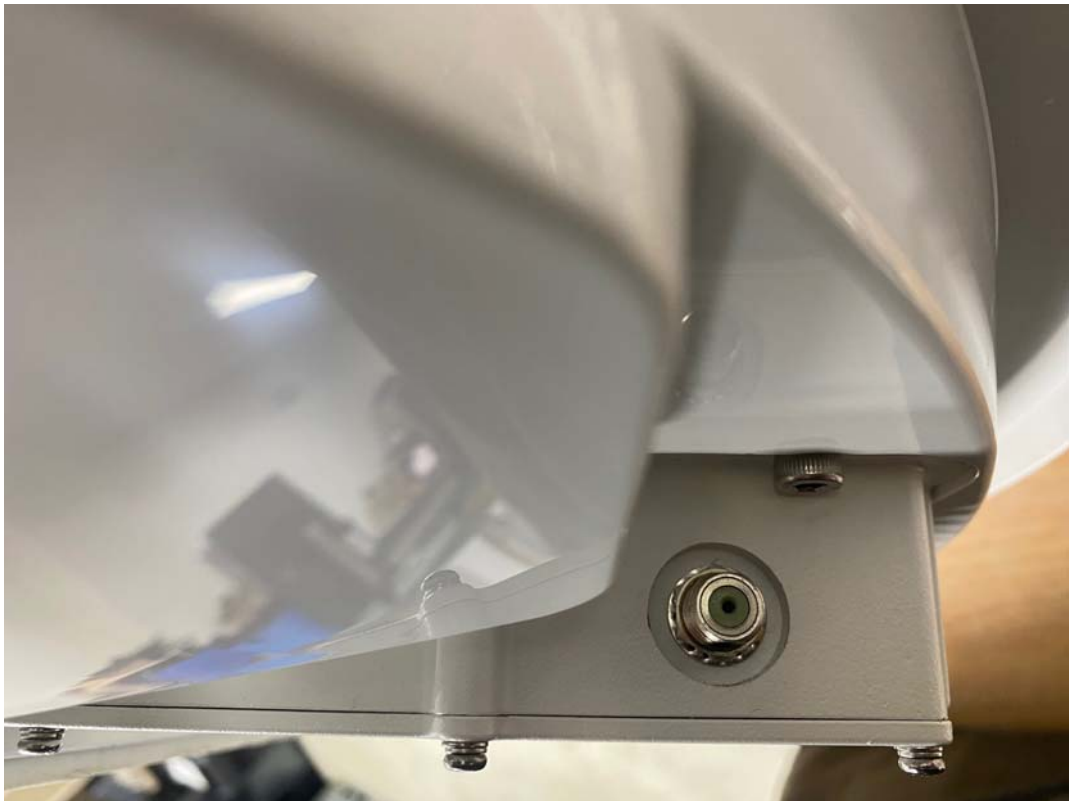

Photographs of EUT  
(EUT)

PS-OW50SP(Antenna Unit, CNX)

covered by radome

(EUT)

**Antenna Unit Front**

**Antenna Unit Rear**

(EUT)

**Antenna Unit Right side**

**Antenna Unit Left side**

(EUT)

**Antenna Unit Bottom**

**Antenna Unit I/O port (Bottom)**

(EUT)

Antenna Unit Label (side edge)

(EUT)

**Customer Network Exchange Front**