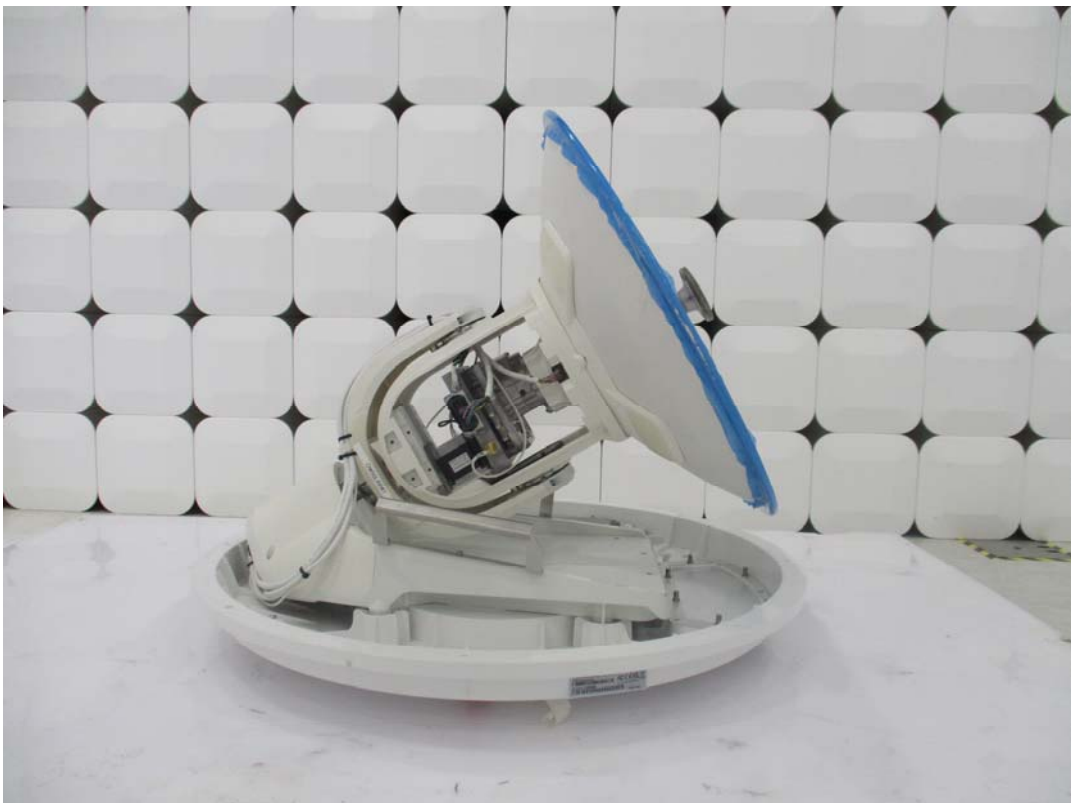

Photographs of EUT  
(EUT)

PS-OW50SP(Antenna Unit, CNX)

covered by radome

(EUT)

**Antenna Unit Front**

**Antenna Unit Rear**

(EUT)

**Antenna Unit Right side**

**Antenna Unit Left side**

(EUT)

**Antenna Unit Bottom**

**Antenna Unit I/O port (Bottom)**

(EUT)

Antenna Unit Label (side edge)

(EUT)

**Customer Network Exchange Front**