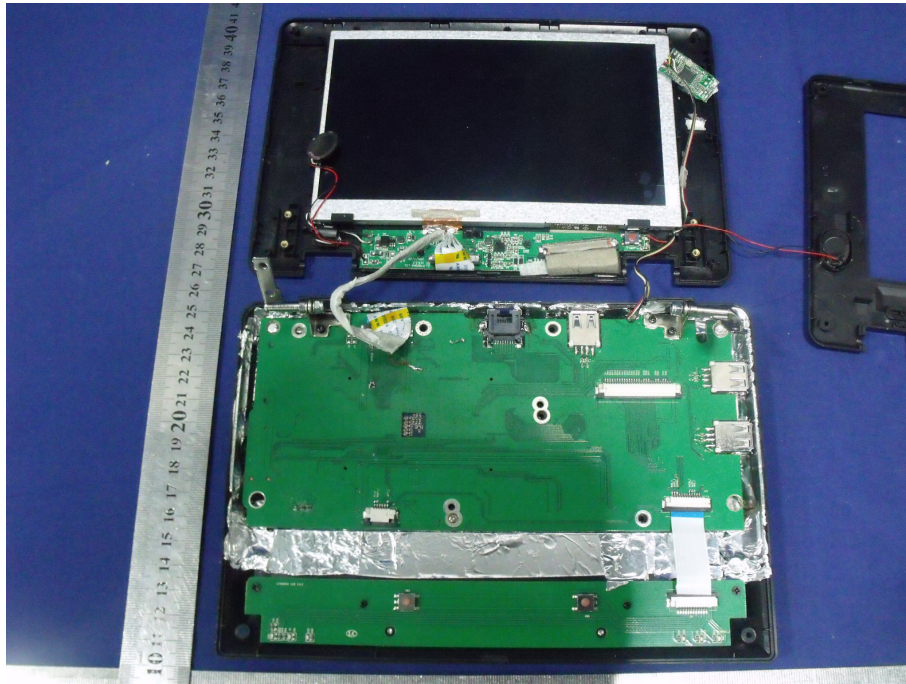

*Internal of EUT*

Antenna

WIFI Module