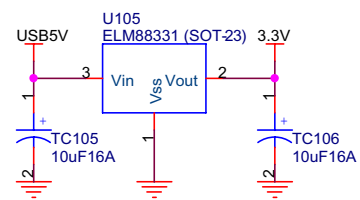

Title			Rev		
RH-SCH-LAEF10-R/S			1.0		
LAEF10-S Smart Card Module					
Size	Document Number	PFFSHSC01 V22			
Custom					
Date:	Friday, October 30, 2009	Sheet	4	of	6