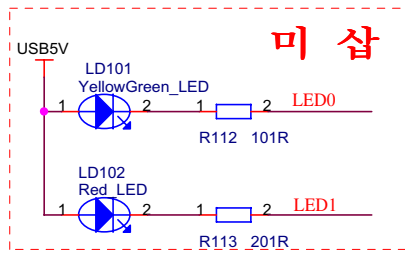

지문 스마트카드 리더

Model Name : LAEF10-R/S

Page 1. Contents

Page 2. CPU CY7C68013A_128P Cypress

Page 3. USB Hub (Full Speed) / Smart Card

Page 4. Smart Card RC500

Page 5. Smart Card Antenna

PFFSHMA01 V21

RH-SCH-LAEF10-R/S		
Title		
LAEF10-R/S CPU		
1	Document Number	Rev
Size	PFFSHMA01 V21	1.0
Custom		
Date:	Friday, October 30, 2009	Sheet 2 of 6

RH-SCH-LAEF10-R/S		
Title LAEF10-R/S USB/Smart Card		
Size Custom	Document Number PFFSHMA01 V21	Rev 1.0
Date: Friday, October 30, 2009	Sheet 3	of 6

LAEF10-S 모델 적용

LG전자향 변경:
L101, L102, C103, C108, C104, C109, C102, C105

Title			Rev		
RH-SCH-LAEF10-R/S			1.0		
LAEF10-S Smart Card Module					
Size	Document Number	PFFSHSC01 V22			
Custom					
Date:	Friday, October 30, 2009	Sheet	4	of	6