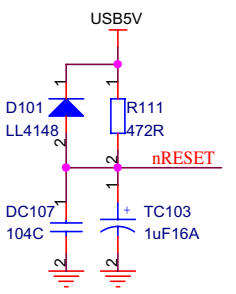

Title			Rev		
RH-SCH-LAEF10-R/S			1.0		
LAEF10-S Smart Card Module					
Size	Document Number	PFFSHSC01 V22			
Custom					
Date:	Friday, October 30, 2009	Sheet	4	of	6