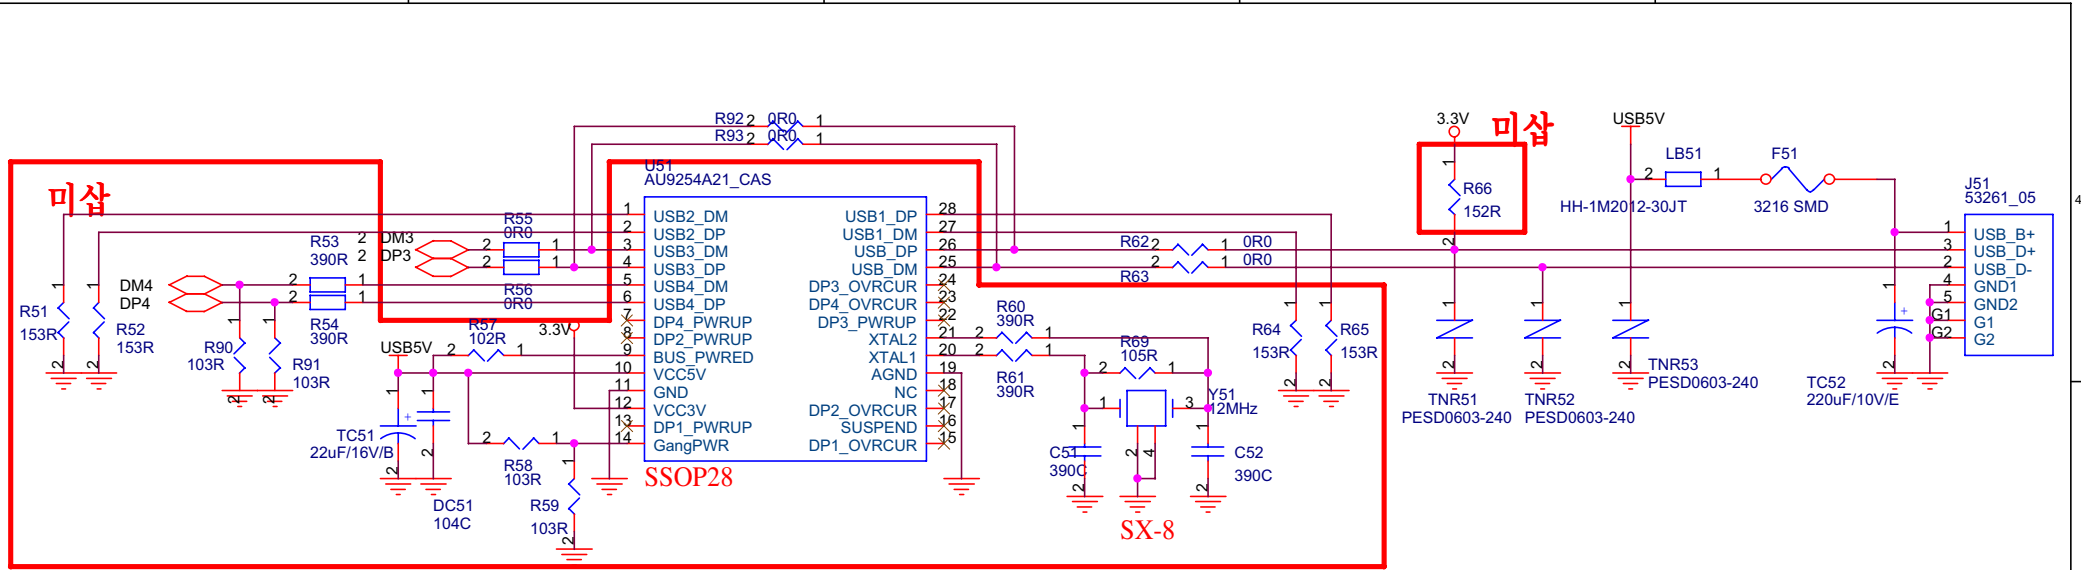

지문 스마트카드 리더

Model Name : LAEF10-R/S

Page 1. Contents

Page 2. CPU CY7C68013A_128P Cypress

Page 3. USB Hub (Full Speed) / Smart Card

Page 4. Smart Card RC500

Page 5. Smart Card Antenna

PFFSHMA01 V21

RH-SCH-LAEF10-R/S		
Title		
LAEF10-R/S CPU		
1	Document Number	Rev
Size	PFFSHMA01 V21	1.0
Custom		
Date:	Friday, October 30, 2009	Sheet 2 of 6

RH-SCH-LAEF10-R/S		
Title LAEF10-R/S USB/Smart Card		
Size Custom	Document Number PFFSHMA01 V21	Rev 1.0
Date: Friday, October 30, 2009	Sheet 3	of 6

LAEF10-S 모델 적용

LG전자향 변경:
L101, L102, C103, C108, C104, C109, C102, C105

Title			Rev		
RH-SCH-LAEF10-R/S			1.0		
LAEF10-S Smart Card Module					
Size	Document Number	PFFSHSC01 V22			
Custom					
Date:	Friday, October 30, 2009	Sheet	4	of	6