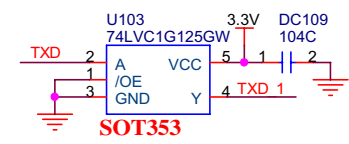

Title			Rev		
RH-SCH-LAEF10-R/S			1.0		
LAEF10-S Smart Card Module					
Size	Document Number	PFFSHSC01 V22			
Custom					
Date:	Friday, October 30, 2009	Sheet	4	of	6