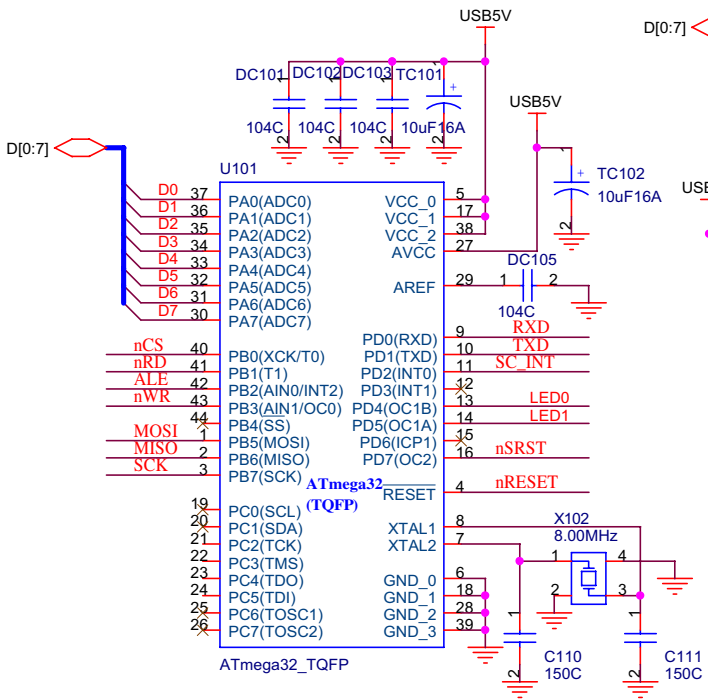

지문 스마트카드 리더

Model Name : LAEF10-R/S

Page 1. Contents

Page 2. CPU CY7C68013A_128P Cypress

Page 3. USB Hub (Full Speed) / Smart Card

Page 4. Smart Card RC500

Page 5. Smart Card Antenna

PFFSHMA01 V21

PFFSHSC01 V22

PFFSHSCA01 V20

(주)유니온커뮤니티
기술연구소
2009. 09. 14
J.M.Choi

결	담	검	승
제	당	토	인
			
	9/14		

RH-SCH-LAEF10-R/S		
Title LAEF10-R/S Contents		
Size A	Document Number	Rev 1.0
Date:	Friday, October 30, 2009	Sheet 1 of 6

RH-SCH-LAEF10-R/S		
Title		
LAEF10-R/S CPU		
1	Document Number	Rev
Size	PFFSHMA01 V21	1.0
Custom		
Date:	Friday, October 30, 2009	Sheet 2 of 6

RH-SCH-LAEF10-R/S		
Title LAEF10-R/S USB/Smart Card		
Size Custom	Document Number PFFSHMA01 V21	Rev 1.0
Date: Friday, October 30, 2009	Sheet 3	of 6

LAEF10-S 모델 적용

LG전자향 변경:
L101, L102, C103, C108, C104, C109, C102, C105

Title			Rev		
RH-SCH-LAEF10-R/S			1.0		
LAEF10-S Smart Card Module					
Size	Document Number	PFFSHSC01 V22			
Custom					
Date:	Friday, October 30, 2009	Sheet	4	of	6