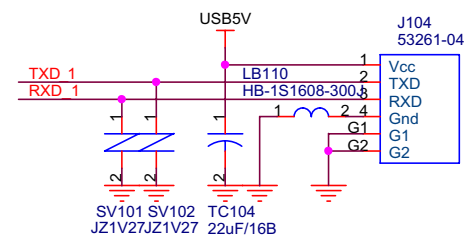

지문 스마트카드 리더

Model Name : LAEF10-R/S

Page 1. Contents

Page 2. CPU CY7C68013A_128P Cypress

Page 3. USB Hub (Full Speed) / Smart Card

Page 4. Smart Card RC500

Page 5. Smart Card Antenna

PFFSHMA01 V21

RH-SCH-LAEF10-R/S		
Title		
LAEF10-R/S CPU		
1	Document Number	Rev
Size	PFFSHMA01 V21	1.0
Custom		
Date:	Friday, October 30, 2009	Sheet 2 of 6

RH-SCH-LAEF10-R/S		
Title LAEF10-R/S USB/Smart Card		
Size Custom	Document Number PFFSHMA01 V21	Rev 1.0
Date: Friday, October 30, 2009	Sheet 3	of 6

LAEF10-S 모델 적용

LG전자향 변경:
L101, L102, C103, C108, C104, C109, C102, C105

Title			Rev		
RH-SCH-LAEF10-R/S			1.0		
LAEF10-S Smart Card Module					
Size	Document Number	PFFSHSC01 V22			
Custom					
Date:	Friday, October 30, 2009	Sheet	4	of	6

LAEF10-S 모델 적용

LG전자향 변경 : C152,C154

RH-SCH-LAEF10-R/S		
Title		
LAEF10-S Smart Card Antenna		
Size A	Document Number PFFSHSCA01 V20	Rev <RevCode>
Date:	Friday, October 30, 2009	Sheet 5 of 6