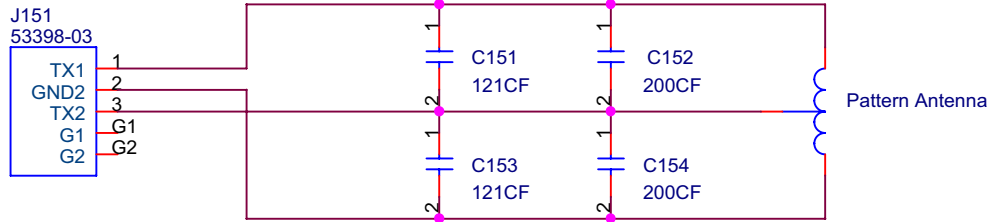

LAEF10-S 모델 적용

LG전자향 변경 : C152,C154

RH-SCH-LAEF10-R/S		
Title		
LAEF10-S Smart Card Antenna		
Size A	Document Number PFFSHSCA01 V20	Rev <RevCode>
Date:	Friday, October 30, 2009	Sheet 5 of 6