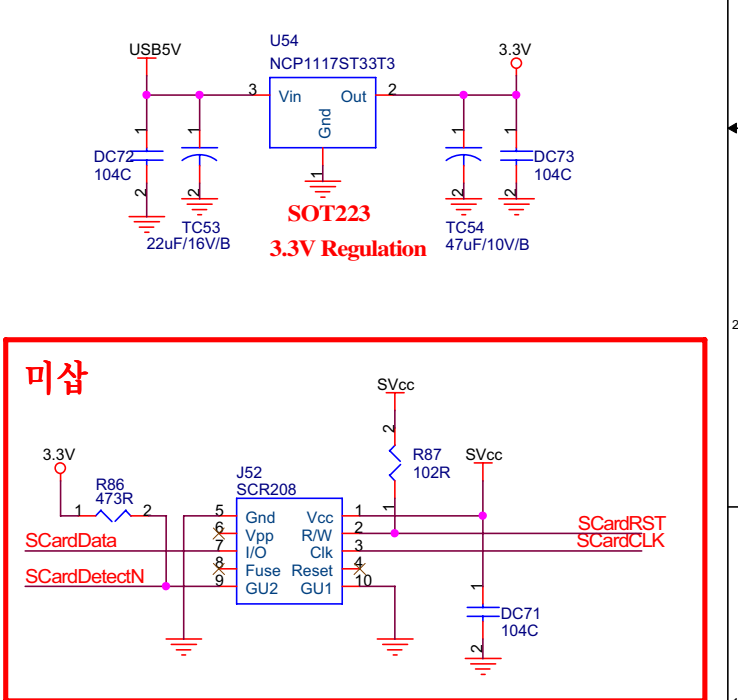

지문 스마트카드 리더

Model Name : LAEF10-R/S

Page 1. Contents

Page 2. CPU CY7C68013A_128P Cypress

Page 3. USB Hub (Full Speed) / Smart Card

Page 4. Smart Card RC500

Page 5. Smart Card Antenna

PFFSHMA01 V21

RH-SCH-LAEF10-R/S		
Title		
LAEF10-R/S CPU		
1	Document Number	Rev
Size	PFFSHMA01 V21	1.0
Custom		
Date:	Friday, October 30, 2009	Sheet 2 of 6

RH-SCH-LAEF10-R/S		
Title LAEF10-R/S USB/Smart Card		
Size Custom	Document Number PFFSHMA01 V21	Rev 1.0
Date: Friday, October 30, 2009	Sheet 3	of 6

LAEF10-S 모델 적용

LG전자향 변경:
L101, L102, C103, C108, C104, C109, C102, C105

Title			Rev		
RH-SCH-LAEF10-R/S			1.0		
LAEF10-S Smart Card Module					
Size	Document Number	PFFSHSC01 V22			
Custom					
Date:	Friday, October 30, 2009	Sheet	4	of	6