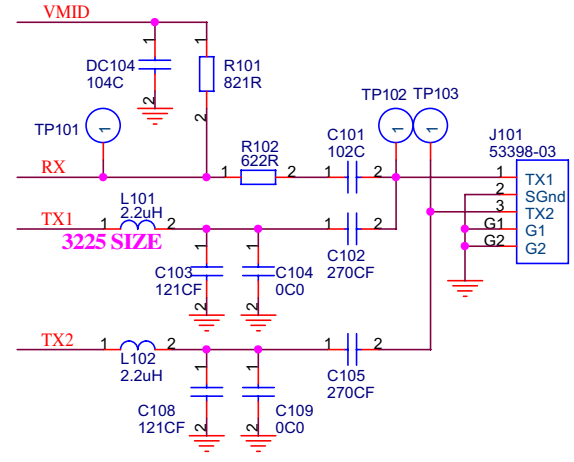

LAEF10-S 모델 적용

LG전자향 변경:
L101, L102, C103, C108, C104, C109, C102, C105