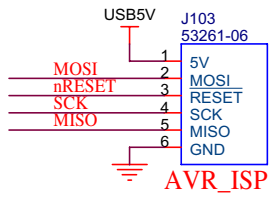

지문 스마트카드 리더

Model Name : LAEF10-R/S

Page 1. Contents

Page 2. CPU CY7C68013A_128P Cypress

Page 3. USB Hub (Full Speed) / Smart Card

Page 4. Smart Card RC500

Page 5. Smart Card Antenna

PFFSHMA01 V21

RH-SCH-LAEF10-R/S		
Title		
LAEF10-R/S CPU		
1	Document Number	Rev
Size	PFFSHMA01 V21	1.0
Custom		
Date:	Friday, October 30, 2009	Sheet 2 of 6

RH-SCH-LAEF10-R/S		
Title LAEF10-R/S USB/Smart Card		
Size Custom	Document Number PFFSHMA01 V21	Rev 1.0
Date: Friday, October 30, 2009	Sheet 3	of 6

LAEF10-S 모델 적용

LG전자향 변경:
L101, L102, C103, C108, C104, C109, C102, C105

Title			Rev		
RH-SCH-LAEF10-R/S			1.0		
LAEF10-S Smart Card Module					
Size	Document Number	PFFSHSC01 V22			
Custom					
Date:	Friday, October 30, 2009	Sheet	4	of	6