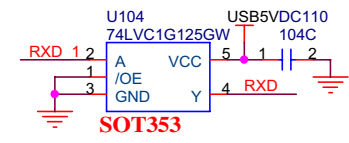

Title			Rev		
RH-SCH-LAEF10-R/S			1.0		
LAEF10-S Smart Card Module					
Size	Document Number	PFFSHSC01 V22			
Custom					
Date:	Friday, October 30, 2009	Sheet	4	of	6