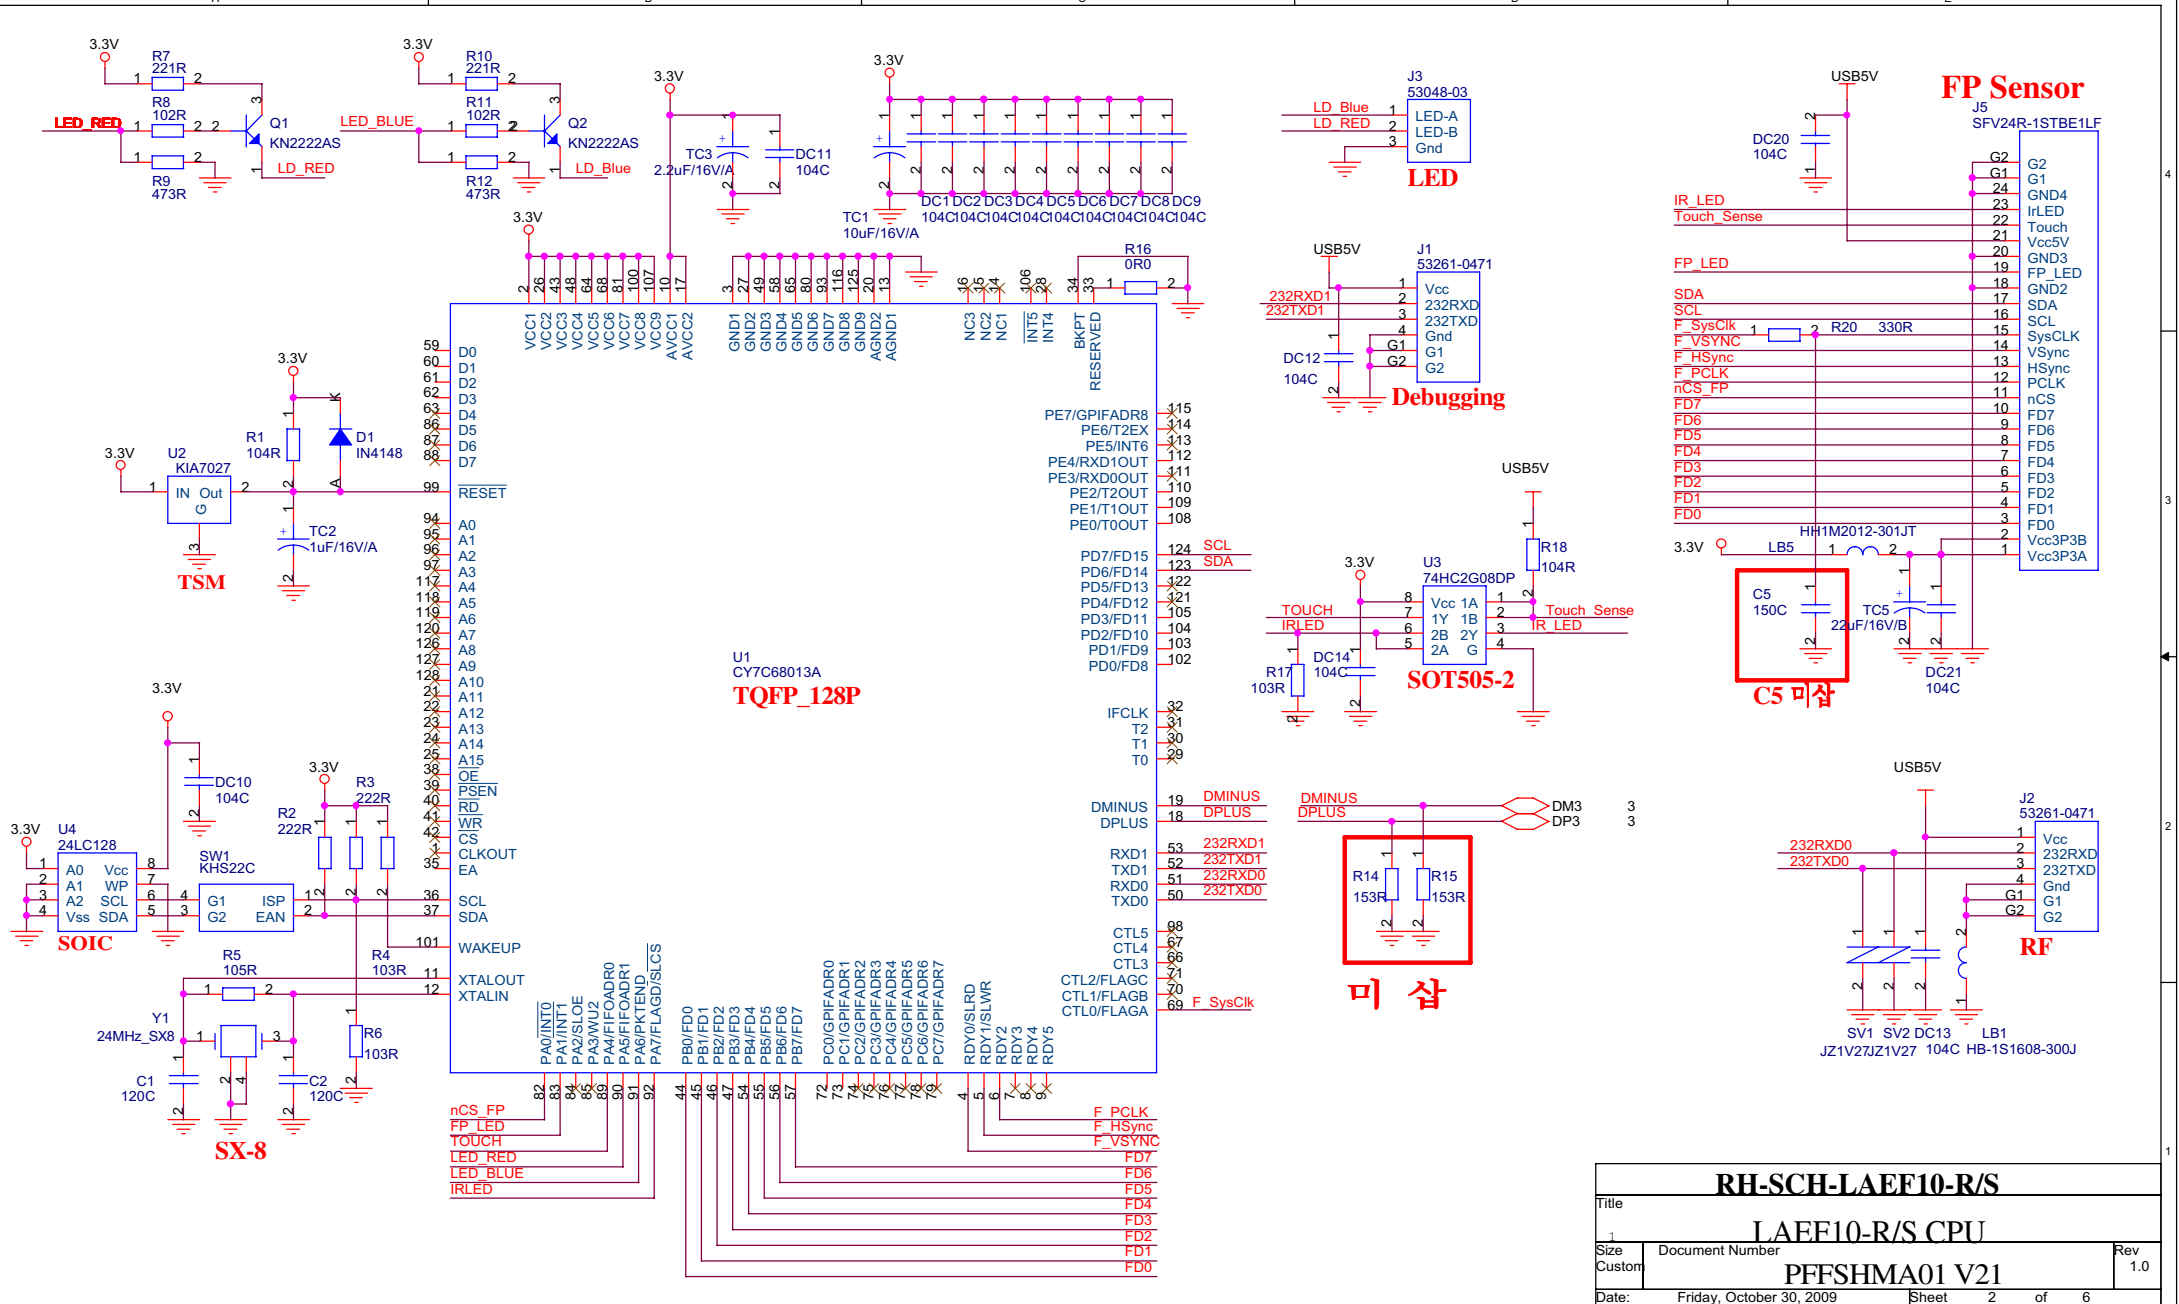

지문 스마트카드 리더

Model Name : LAEF10-R/S

Page 1. Contents

Page 2. CPU CY7C68013A_128P Cypress

Page 3. USB Hub (Full Speed) / Smart Card

Page 4. Smart Card RC500

Page 5. Smart Card Antenna

PFFSHMA01 V21

RH-SCH-LAEF10-R/S		
Title		
LAEF10-R/S CPU		
1	Document Number	Rev
Size	PFFSHMA01 V21	1.0
Custom		
Date:	Friday, October 30, 2009	Sheet 2 of 6

RH-SCH-LAEF10-R/S		
Title LAEF10-R/S USB/Smart Card		
Size Custom	Document Number PFFSHMA01 V21	Rev 1.0
Date: Friday, October 30, 2009	Sheet 3	of 6

LAEF10-S 모델 적용

LG전자향 변경:
L101, L102, C103, C108, C104, C109, C102, C105

Title			Rev		
RH-SCH-LAEF10-R/S			1.0		
LAEF10-S Smart Card Module					
Size	Document Number	PFFSHSC01 V22			
Custom					
Date:	Friday, October 30, 2009	Sheet	4	of	6