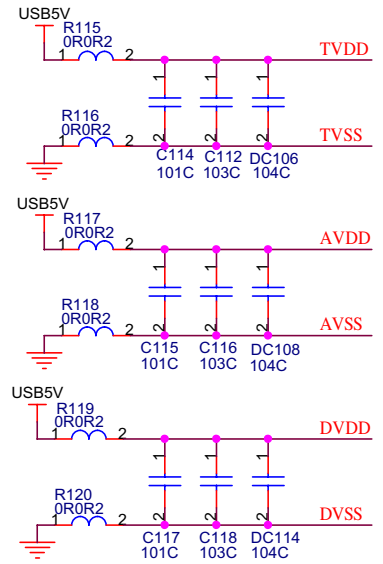

지문 스마트카드 리더

Model Name : LAEF10-R/S

Page 1. Contents

Page 2. CPU CY7C68013A_128P Cypress

Page 3. USB Hub (Full Speed) / Smart Card

Page 4. Smart Card RC500

Page 5. Smart Card Antenna

PFFSHMA01 V21

RH-SCH-LAEF10-R/S		
Title		
LAEF10-R/S CPU		
1	Document Number	Rev
Size	PFFSHMA01 V21	1.0
Custom		
Date:	Friday, October 30, 2009	Sheet 2 of 6

RH-SCH-LAEF10-R/S		
Title LAEF10-R/S USB/Smart Card		
Size Custom	Document Number PFFSHMA01 V21	Rev 1.0
Date: Friday, October 30, 2009	Sheet 3	of 6

LAEF10-S 모델 적용

LG전자향 변경:
L101, L102, C103, C108, C104, C109, C102, C105

Title			Rev		
RH-SCH-LAEF10-R/S			1.0		
LAEF10-S Smart Card Module					
Size	Document Number	PFFSHSC01 V22			
Custom					
Date:	Friday, October 30, 2009	Sheet	4	of	6