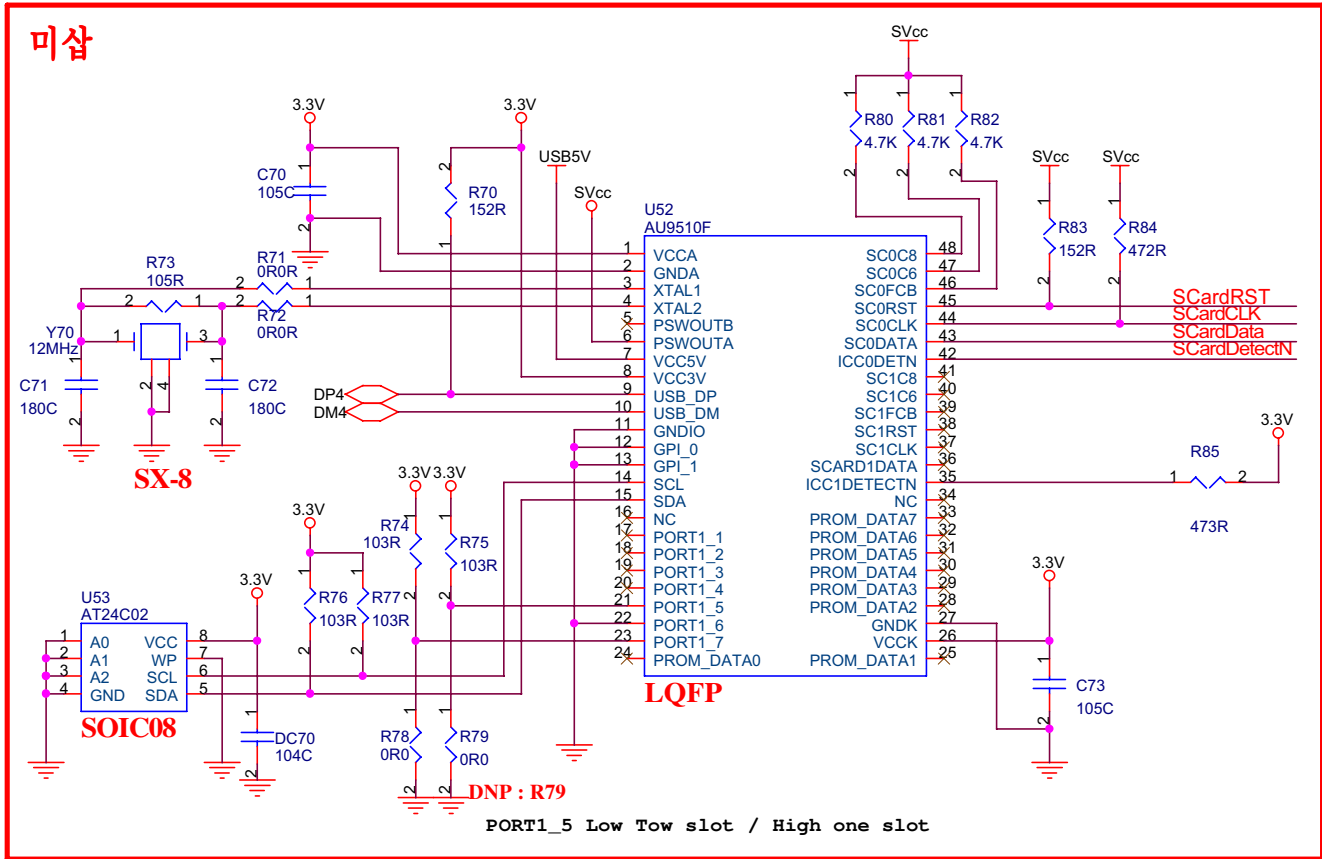

지문 스마트카드 리더

Model Name : LAEF10-R/S

Page 1. Contents

Page 2. CPU CY7C68013A_128P Cypress

Page 3. USB Hub (Full Speed) / Smart Card

Page 4. Smart Card RC500

Page 5. Smart Card Antenna

PFFSHMA01 V21

RH-SCH-LAEF10-R/S		
Title		
LAEF10-R/S CPU		
1	Document Number	Rev
Size	PFFSHMA01 V21	1.0
Custom		
Date:	Friday, October 30, 2009	Sheet 2 of 6

RH-SCH-LAEF10-R/S		
Title LAEF10-R/S USB/Smart Card		
Size Custom	Document Number PFFSHMA01 V21	Rev 1.0
Date: Friday, October 30, 2009	Sheet 3	of 6

LAEF10-S 모델 적용

LG전자향 변경:
L101, L102, C103, C108, C104, C109, C102, C105

Title			Rev		
RH-SCH-LAEF10-R/S			1.0		
LAEF10-S Smart Card Module					
Size	Document Number	PFFSHSC01 V22			
Custom					
Date:	Friday, October 30, 2009	Sheet	4	of	6