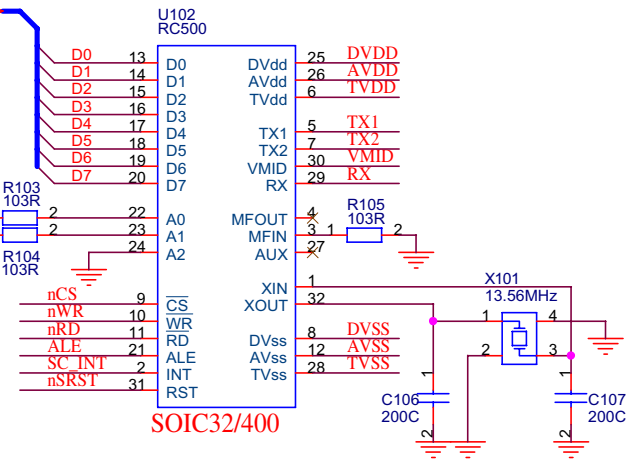

LAEF10-S 모델 적용

LG전자향 변경:
L101, L102, C103, C108, C104, C109, C102, C105