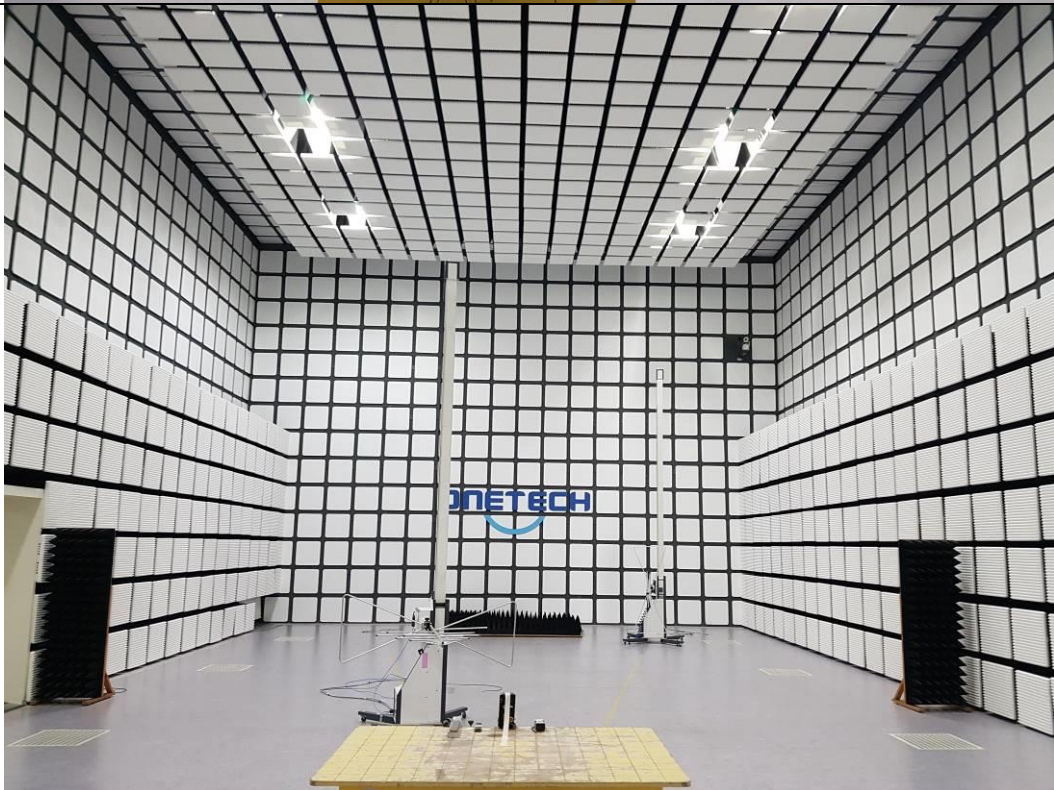

**- Conducted Emission Test
RFID Transmitting Mode**

Bluetooth & RFID Transmitting Mode

- Radiated Emission Test

9 kHz ~ 30 MHz

RFID Transmitting Mode

30 MHz ~ 1 GHz

Bluetooth & RFID Transmitting Mode

30 MHz ~ 1 GHz