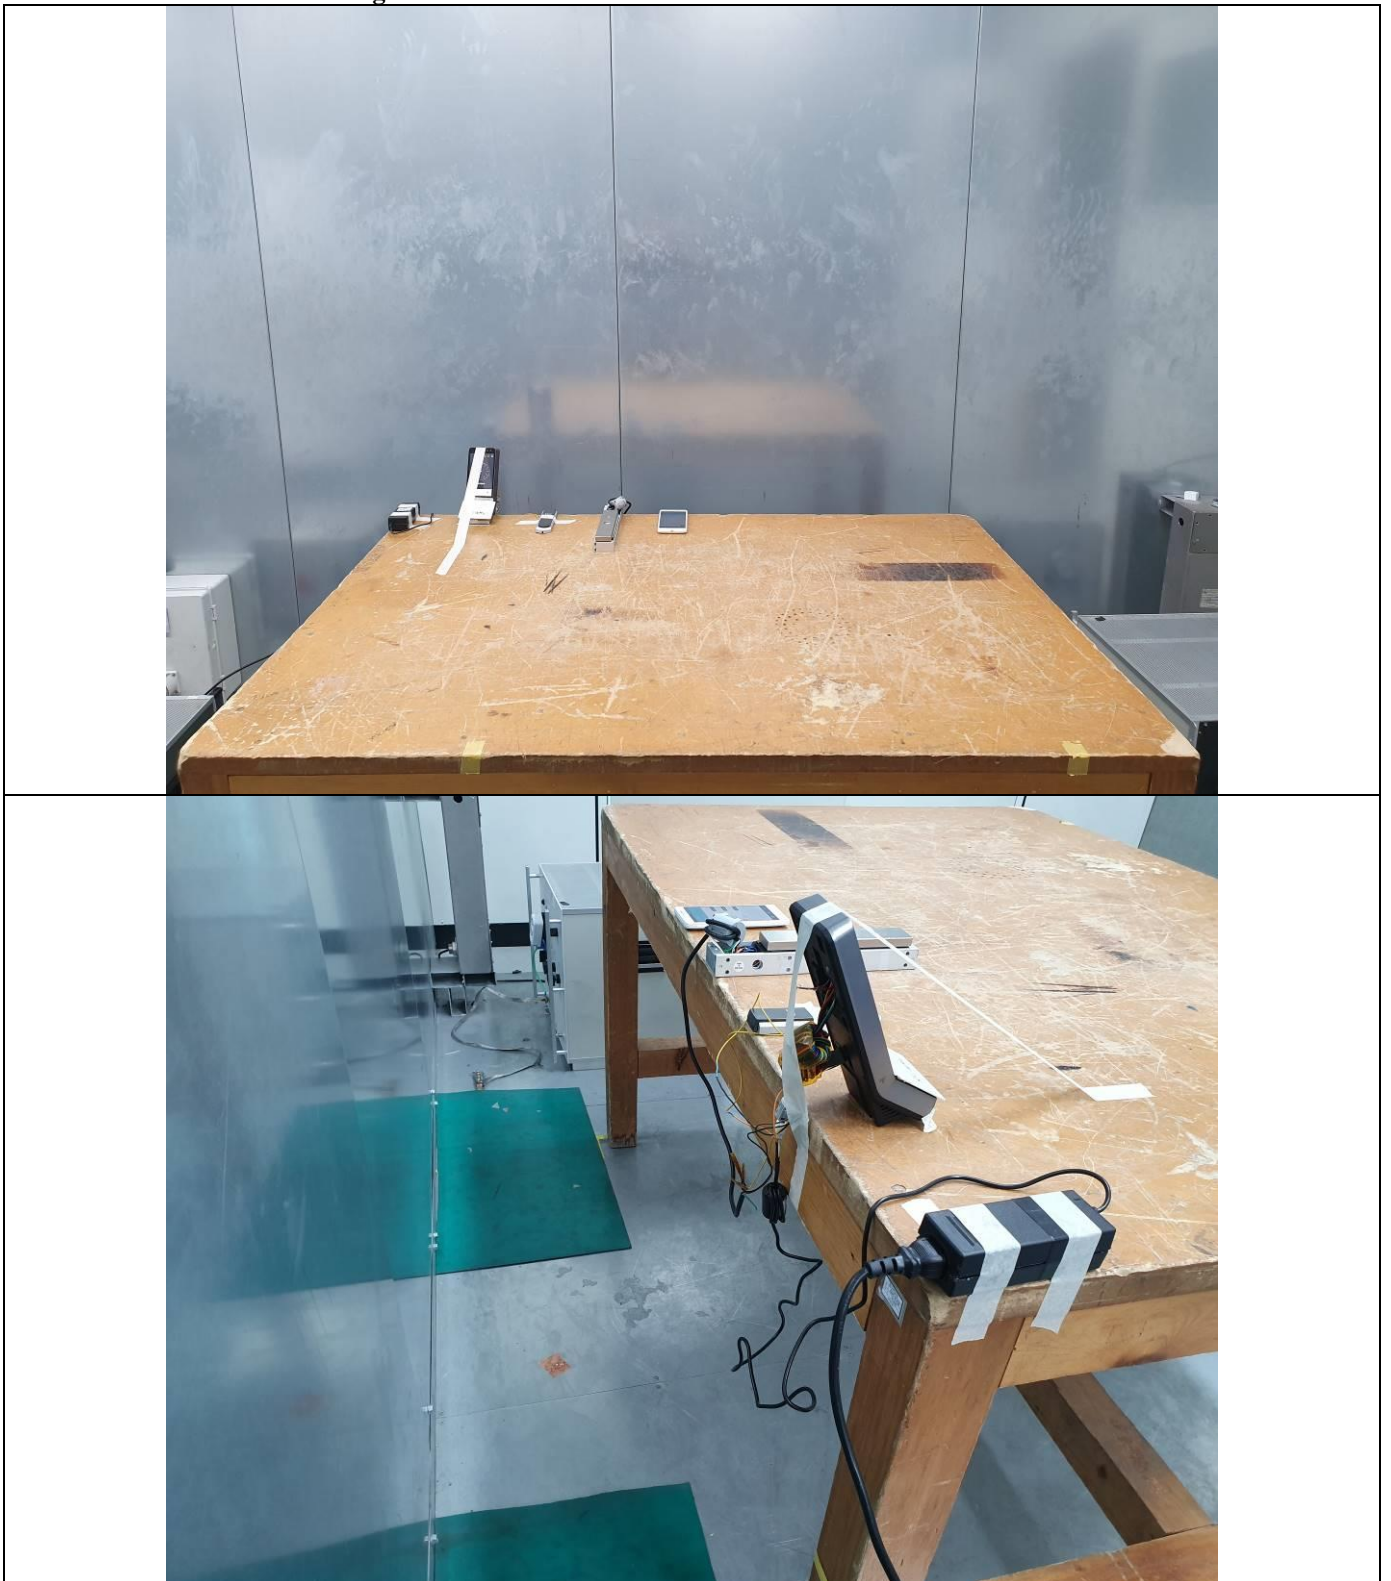

**- Conducted Emission Test
RFID Transmitting Mode**

Bluetooth & RFID Transmitting Mode

- Radiated Emission Test

9 kHz ~ 30 MHz

RFID Transmitting Mode

30 MHz ~ 1 GHz

Bluetooth & RFID Transmitting Mode

30 MHz ~ 1 GHz