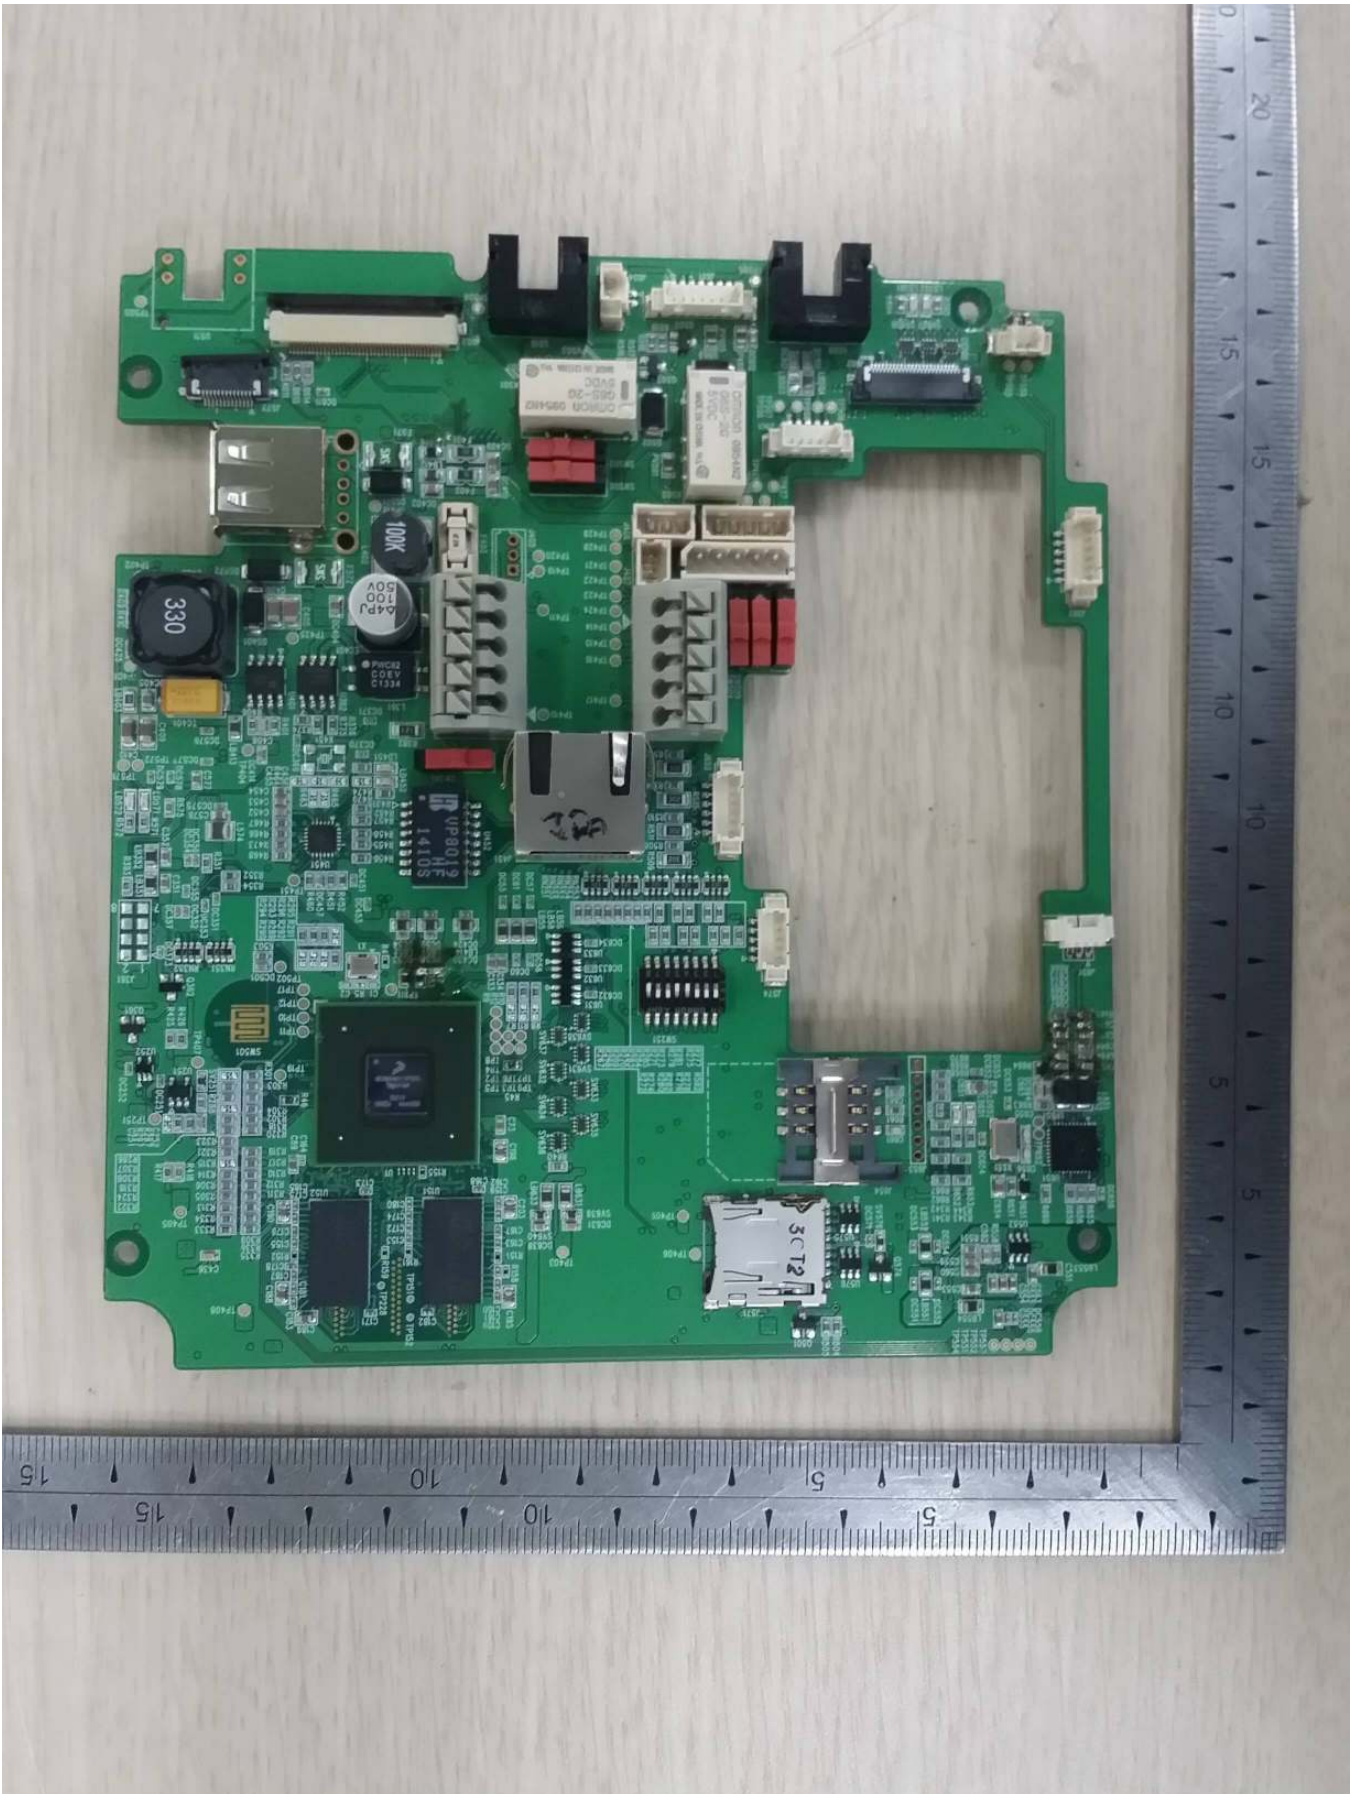

It should not be reproduced except in full, without the written approval of ONETECH Corp.

EMC-003 (Rev.3)

HEAD OFFICE : 301-14 Daessangnyeong-ri, Chowol-eup, Gwangju-si, Gyeonggi-do 464-862 Korea (TEL: 82-31-799-9500, FAX: 82-31-799-9599)

EMC Testing Div. : 307-51 Daessangnyeong-ri, Chowol-eup, Gwangju-si, Gyeonggi-do 464-862 Korea (TEL: 82-31-765-8289, FAX: 82-31-766-2904)