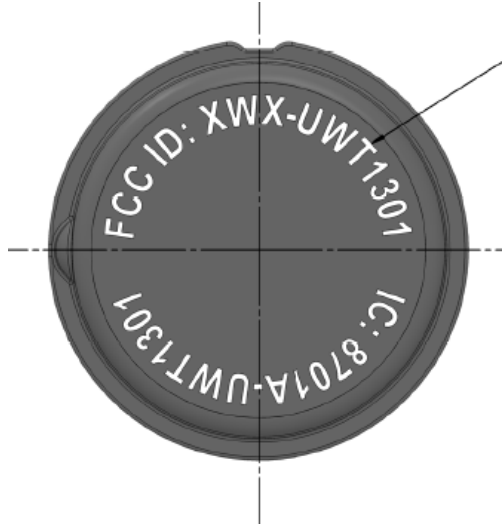

UWT-1301 Agency Label

Agency markings pad printed.