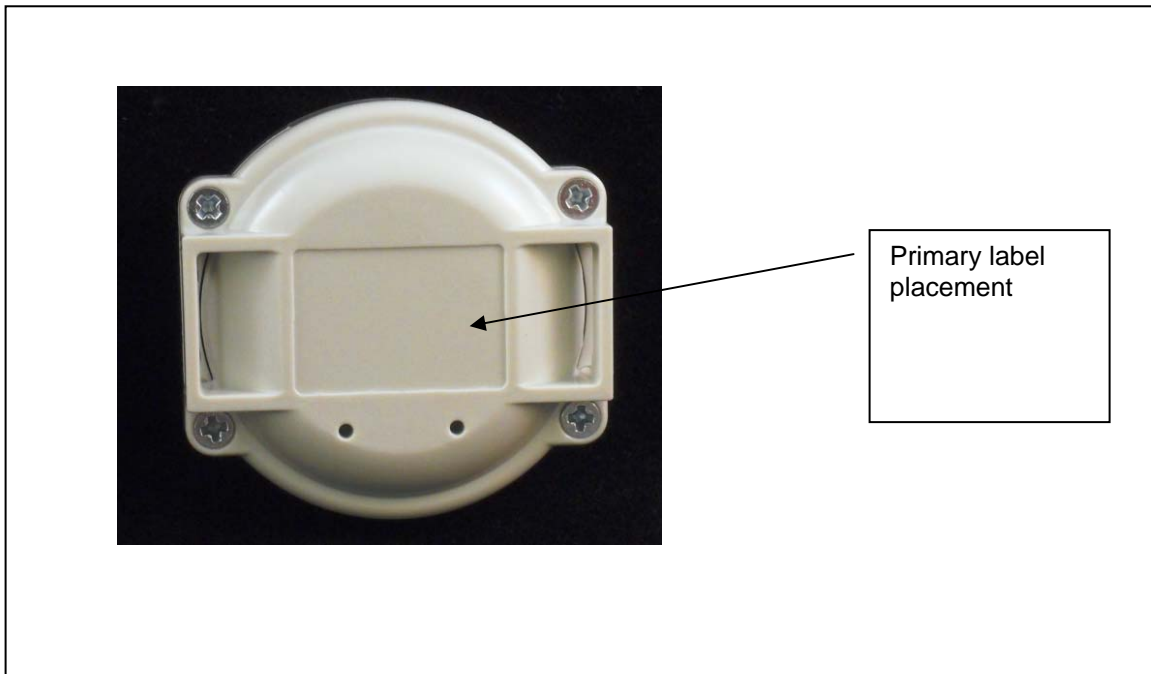

## Primary Label Placement

Size 0.750 x .50 in

**Alternate Label Placement (in cases where primary placement is not possible)**

Zebra Enterprise Solutions Corp.  
FCC ID: XWX-UWT1100  
IC: 8701A-UWT1100  
MODEL: UWT - 1100

Size 0.750 x .25 in