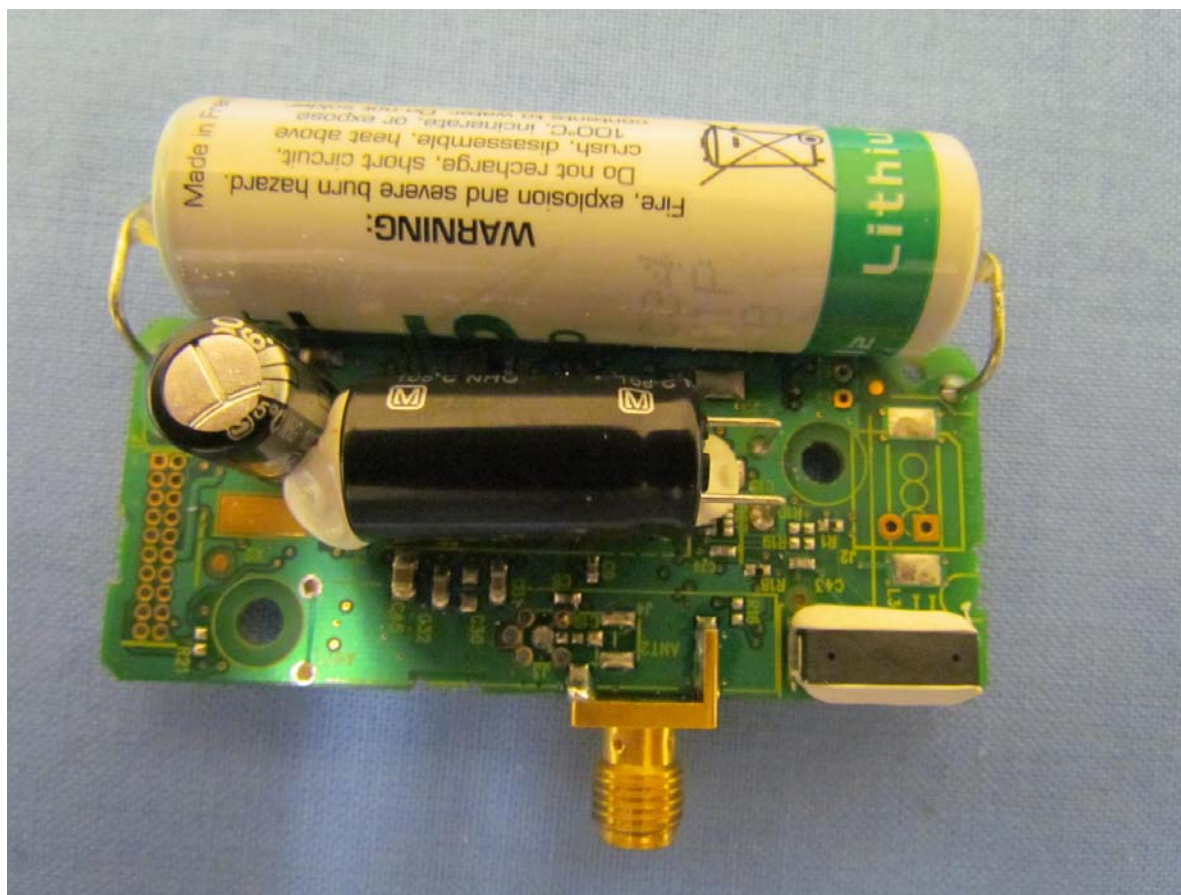

Zebra Technologies Corp.
WhereTag IV Module
FCC ID: XWX-TFF2005
IC: 8701A-TFF2005

Internal Photos

WhereTag IV Module, top with Inverted-F antenna

Zebra Technologies Corp.
WhereTag IV Module
FCC ID: XWX-TFF2005
IC: 8701A-TFF2005

WhereTag IV Module, bottom with Inverted-F antenna

Zebra Technologies Corp.
WhereTag IV Module
FCC ID: XWX-TFF2005
IC: 8701A-TFF2005

WhereTag IV Module, top with RVP SMA connector

Zebra Technologies Corp.
WhereTag IV Module
FCC ID: XWX-TFF2005
IC: 8701A-TFF2005

WhereTag IV Module, bottom with RVP SMA connector