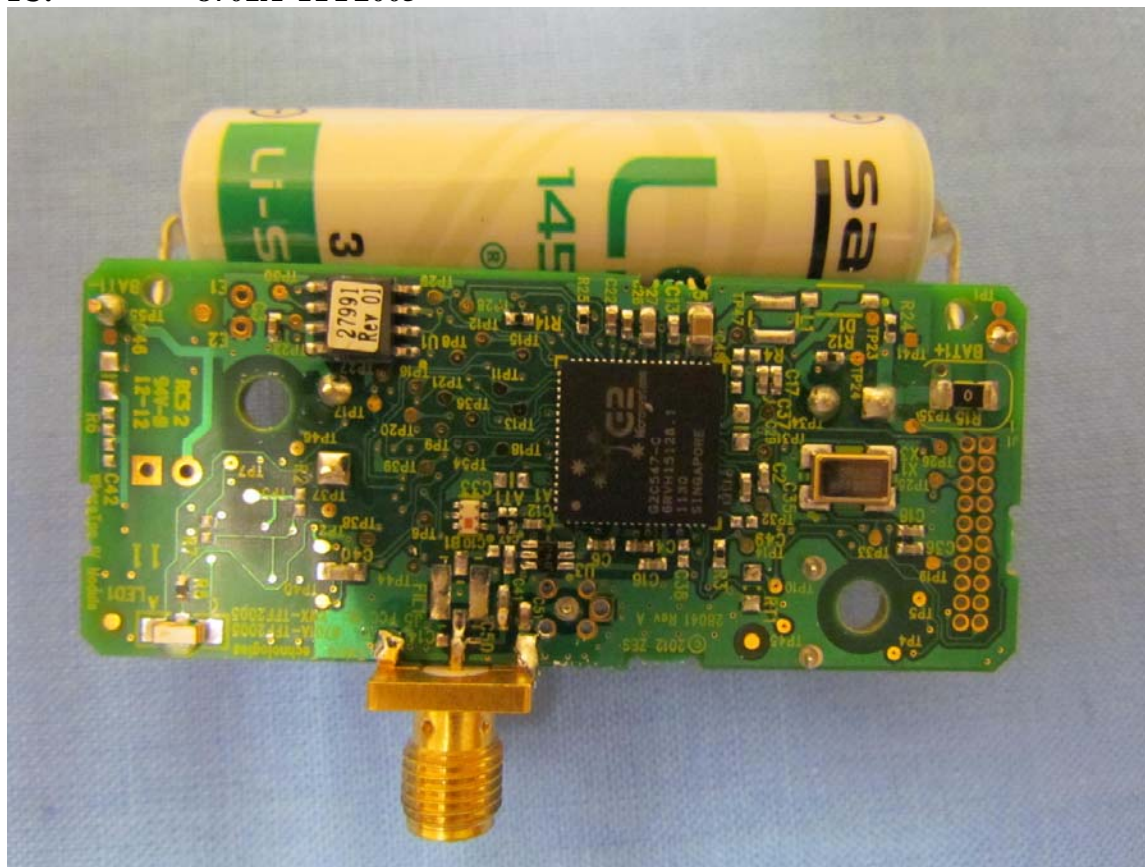

Zebra Technologies Corp.
WhereTag IV Module
FCC ID: XWX-TFF2005
IC: 8701A-TFF2005

Internal Photos

WhereTag IV Module, top with Inverted-F antenna

Zebra Technologies Corp.
WhereTag IV Module
FCC ID: XWX-TFF2005
IC: 8701A-TFF2005

WhereTag IV Module, bottom with Inverted-F antenna

Zebra Technologies Corp.
WhereTag IV Module
FCC ID: XWX-TFF2005
IC: 8701A-TFF2005

WhereTag IV Module, top with RVP SMA connector

Zebra Technologies Corp.
WhereTag IV Module
FCC ID: XWX-TFF2005
IC: 8701A-TFF2005

WhereTag IV Module, bottom with RVP SMA connector