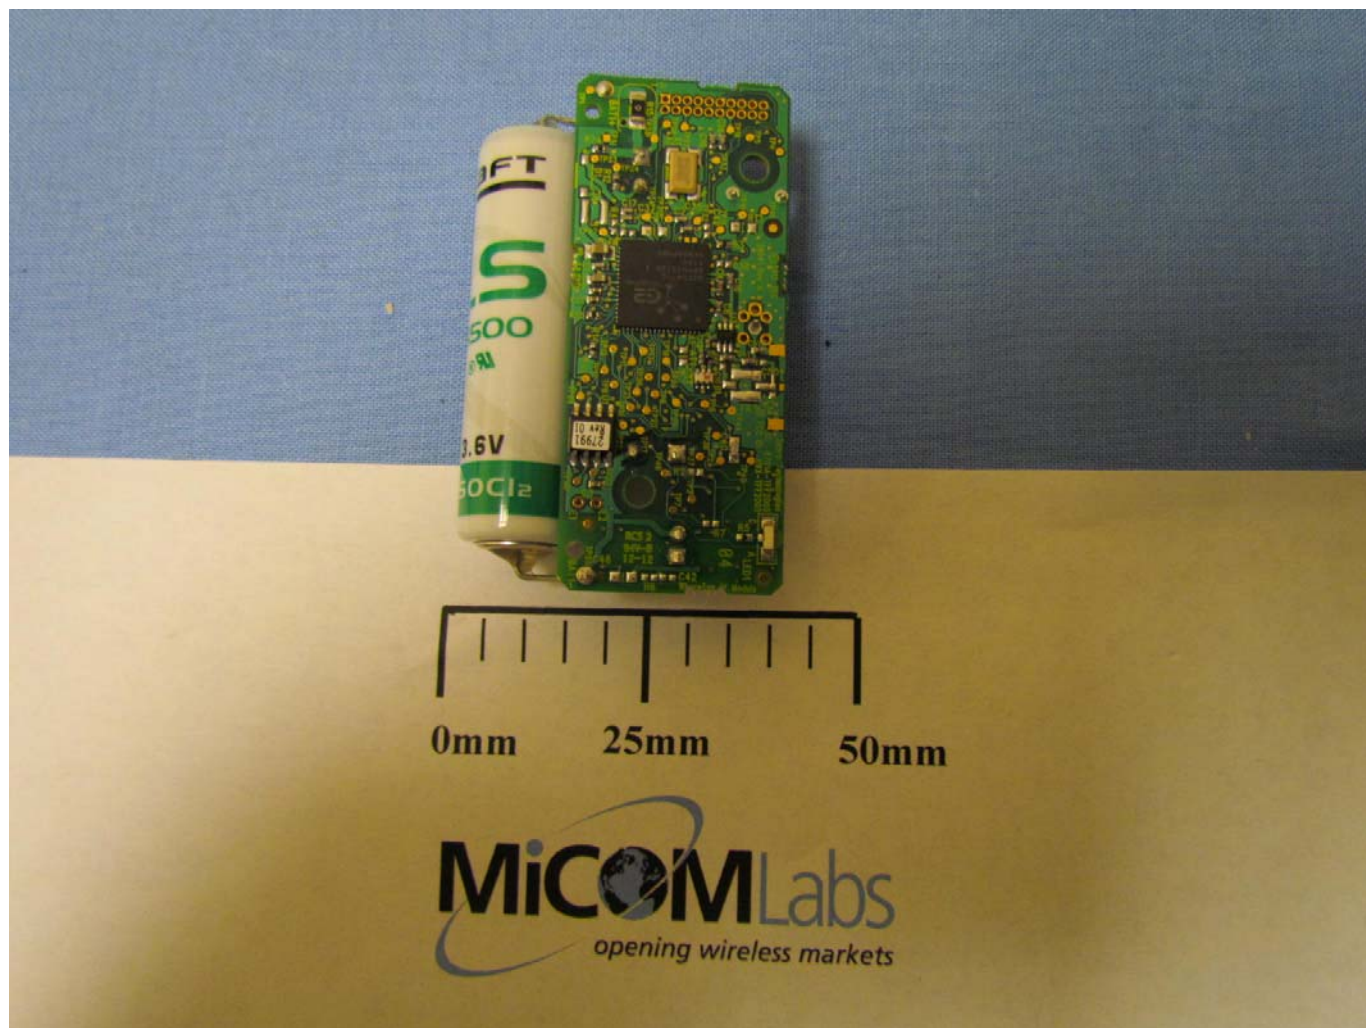

Zebra Technologies Corp.
WhereTag IV Module
FCC ID: XWX-TFF2005
IC: 8701A-TFF2005

Internal Photos

WhereTag IV Module, top with Inverted-F antenna

Zebra Technologies Corp.
WhereTag IV Module
FCC ID: XWX-TFF2005
IC: 8701A-TFF2005

WhereTag IV Module, bottom with Inverted-F antenna

Zebra Technologies Corp.
WhereTag IV Module
FCC ID: XWX-TFF2005
IC: 8701A-TFF2005

WhereTag IV Module, top with RVP SMA connector

Zebra Technologies Corp.
WhereTag IV Module
FCC ID: XWX-TFF2005
IC: 8701A-TFF2005

WhereTag IV Module, bottom with RVP SMA connector