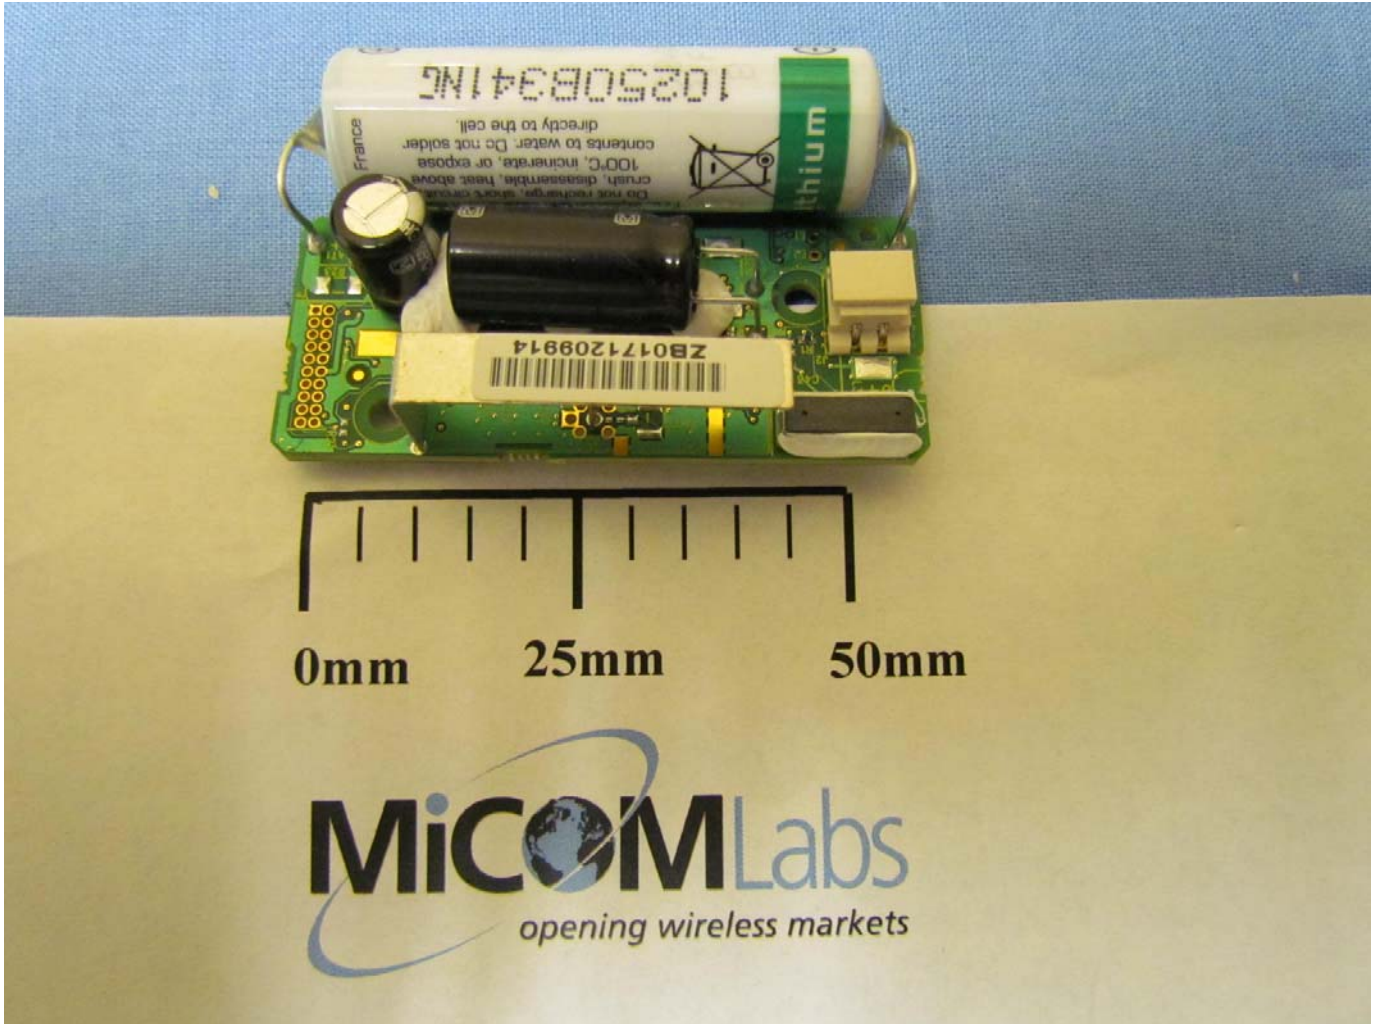

Zebra Technologies Corp.
WhereTag IV Module
FCC ID: XWX-TFF2005
IC: 8701A-TFF2005

Internal Photos

WhereTag IV Module, top with Inverted-F antenna

Zebra Technologies Corp.
WhereTag IV Module
FCC ID: XWX-TFF2005
IC: 8701A-TFF2005

WhereTag IV Module, bottom with Inverted-F antenna

Zebra Technologies Corp.
WhereTag IV Module
FCC ID: XWX-TFF2005
IC: 8701A-TFF2005

WhereTag IV Module, top with RVP SMA connector

Zebra Technologies Corp.
WhereTag IV Module
FCC ID: XWX-TFF2005
IC: 8701A-TFF2005

WhereTag IV Module, bottom with RVP SMA connector