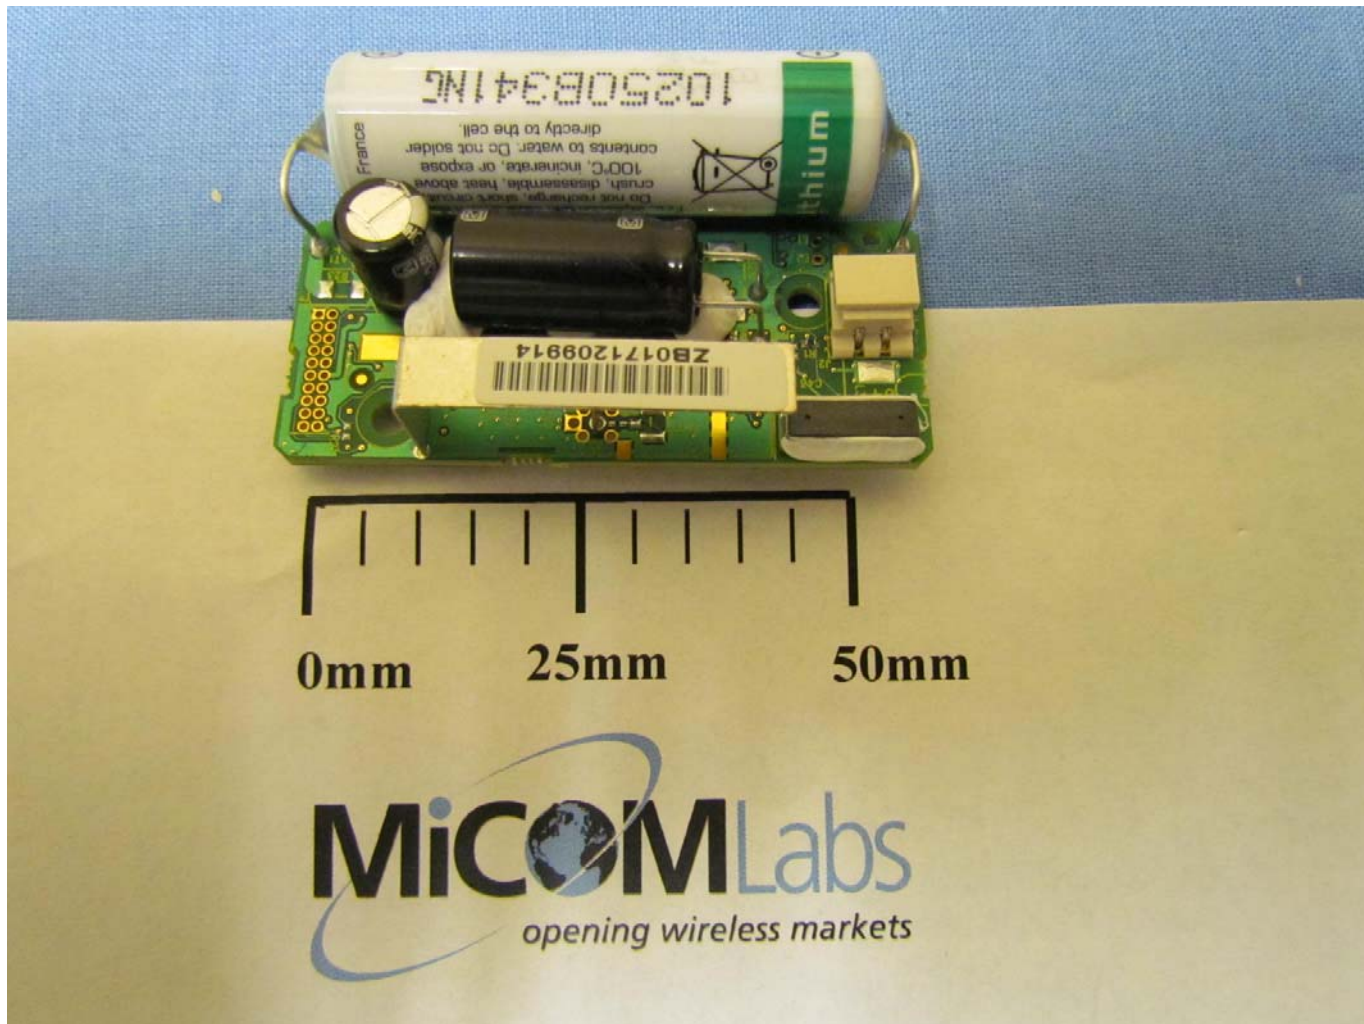

Zebra Technologies Corp.
WhereTag IV Module
FCC ID: XWX-TFF2005
IC: 8701A-TFF2005

External Photos

WhereTag IV Module, top with Inverted-F antenna

Zebra Technologies Corp.
WhereTag IV Module
FCC ID: XWX-TFF2005
IC: 8701A-TFF2005

WhereTag IV Module, bottom with RVP SMA connector

Zebra Technologies Corp.
WhereTag IV Module
FCC ID: XWX-TFF2005
IC: 8701A-TFF2005

WhereTag IV Module with dome antenna

Zebra Technologies Corp.
WhereTag IV Module
FCC ID: XWX-TFF2005
IC: 8701A-TFF2005

WhereTag IV Module with whip antenna