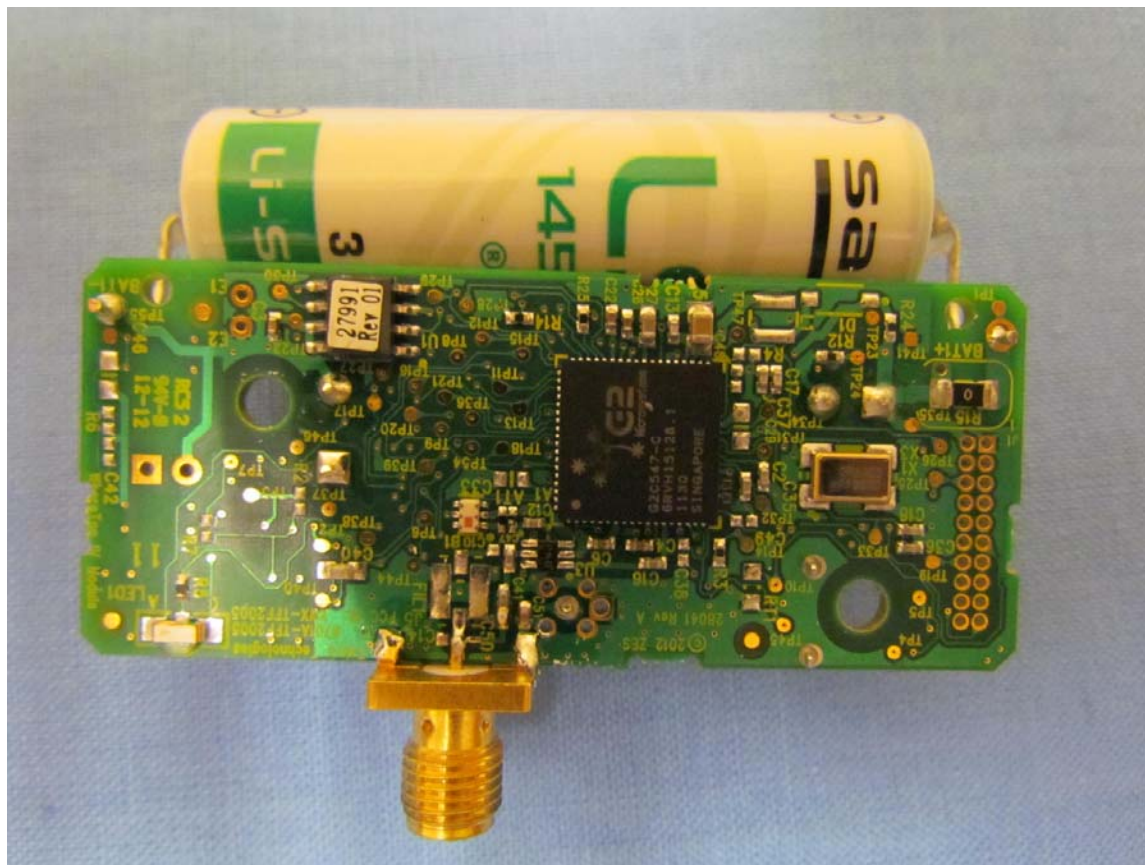

Zebra Technologies Corp.
WhereTag IV Module
FCC ID: XWX-TFF2005
IC: 8701A-TFF2005

External Photos

WhereTag IV Module, top with Inverted-F antenna

Zebra Technologies Corp.
WhereTag IV Module
FCC ID: XWX-TFF2005
IC: 8701A-TFF2005

WhereTag IV Module, bottom with RVP SMA connector

Zebra Technologies Corp.
WhereTag IV Module
FCC ID: XWX-TFF2005
IC: 8701A-TFF2005

WhereTag IV Module with dome antenna

Zebra Technologies Corp.
WhereTag IV Module
FCC ID: XWX-TFF2005
IC: 8701A-TFF2005

WhereTag IV Module with whip antenna