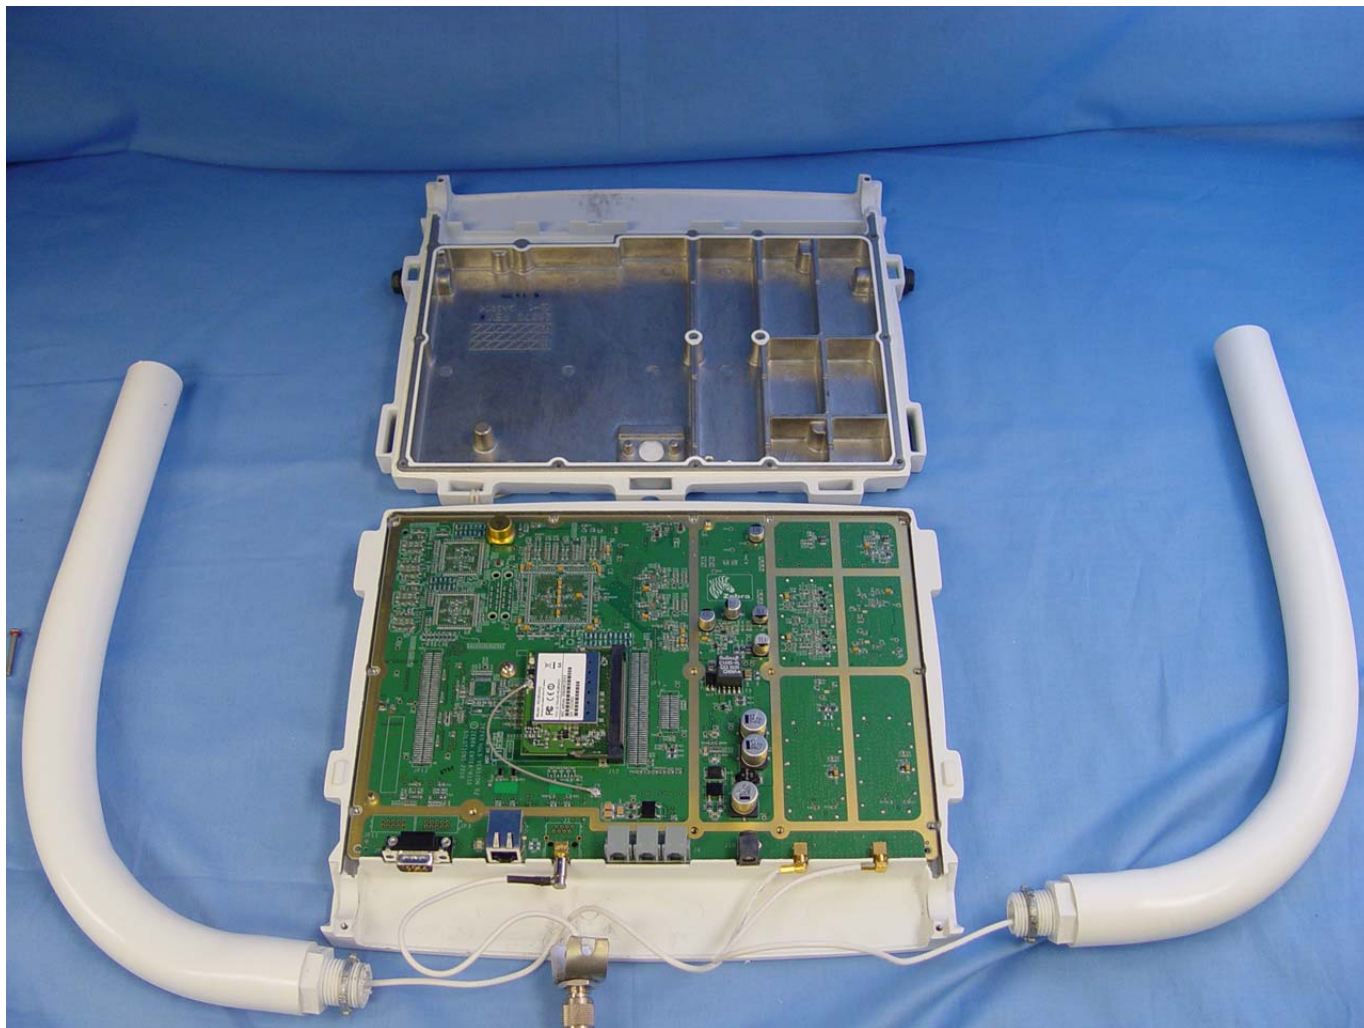

Zebra Enterprise Solutions Corp.
WhereLAN III Location Sensor, model# LOS-5000
FCC ID: XWX-LOS5000
IC: 8701A-LOS5000

Internal Photos

LOS-5000 internal view, top

Zebra Enterprise Solutions Corp.
WhereLAN III Location Sensor, model# LOS-5000
FCC ID: XWX-LOS5000
IC: 8701A-LOS5000

LOS-5000, top

Zebra Enterprise Solutions Corp.
WhereLAN III Location Sensor, model# LOS-5000
FCC ID: XWX-LOS5000
IC: 8701A-LOS5000

LOS-5000, bottom