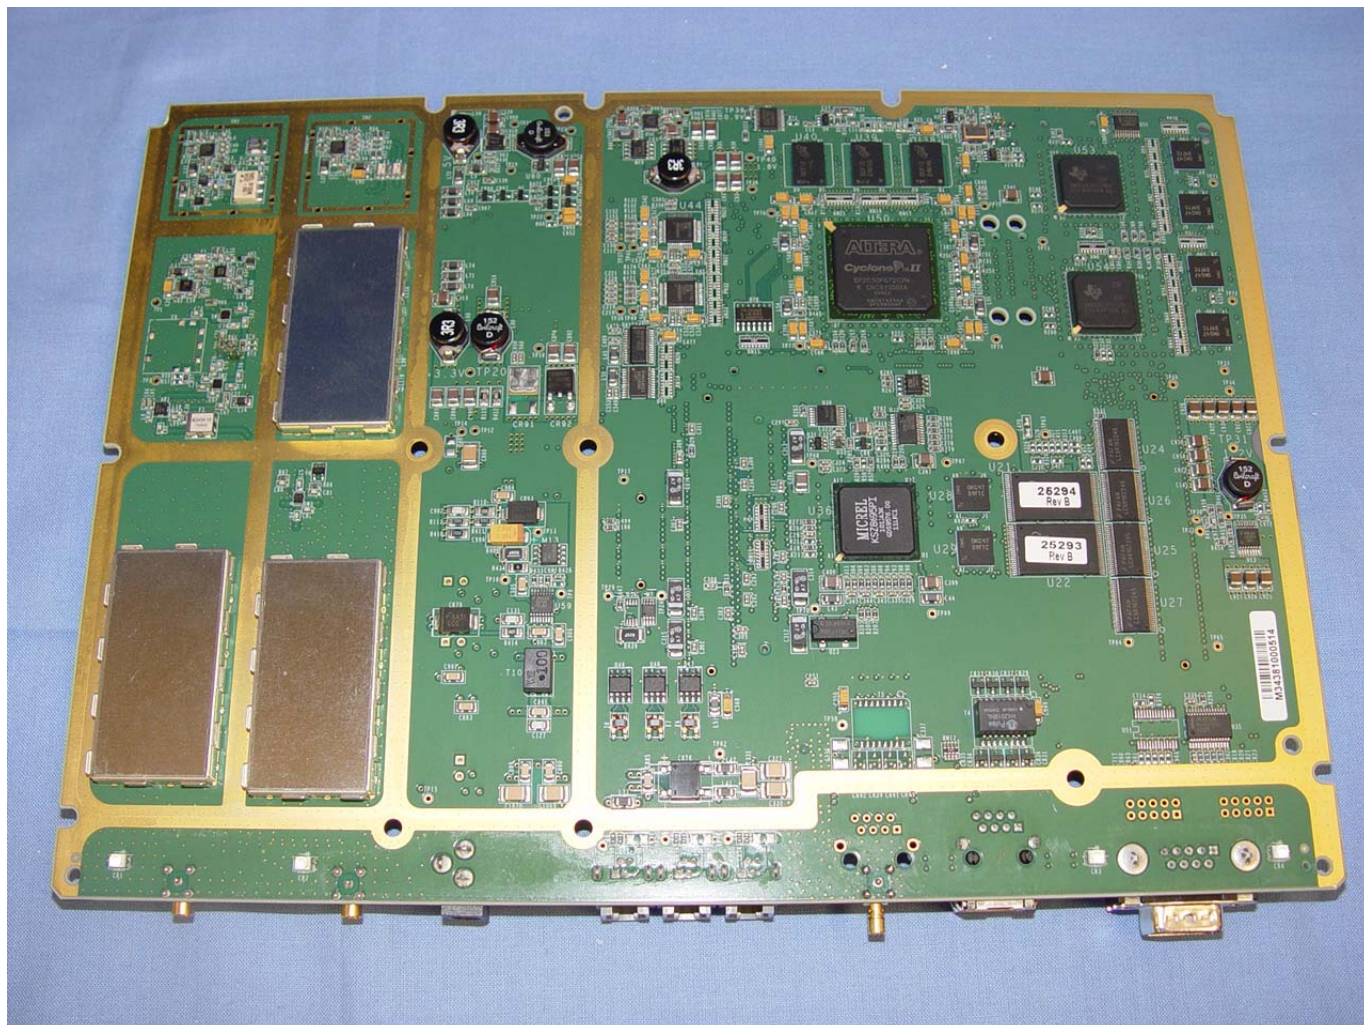

Zebra Enterprise Solutions Corp.
WhereLAN III Location Sensor, model# LOS-5000
FCC ID: XWX-LOS5000
IC: 8701A-LOS5000

Internal Photos

LOS-5000 internal view, top

Zebra Enterprise Solutions Corp.
WhereLAN III Location Sensor, model# LOS-5000
FCC ID: XWX-LOS5000
IC: 8701A-LOS5000

LOS-5000, top

Zebra Enterprise Solutions Corp.
WhereLAN III Location Sensor, model# LOS-5000
FCC ID: XWX-LOS5000
IC: 8701A-LOS5000

LOS-5000, bottom