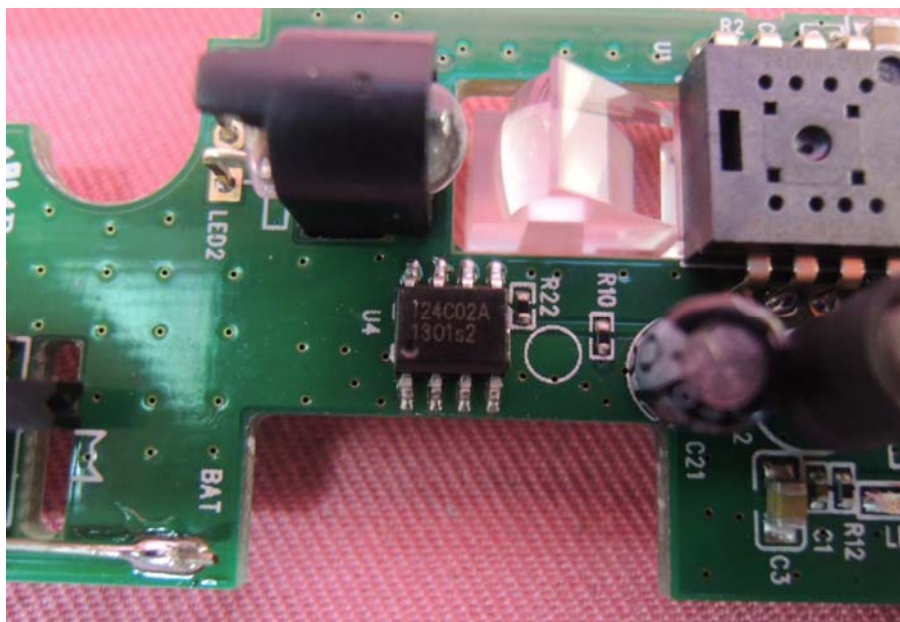

Model : 2603752

(Internal)

INTERTEK TESTING SERVICE

Report No.:130801180HKG-001

Equipment Photographs

Model : 2603752

(Internal)

INTERTEK TESTING SERVICE

Report No.:130801180HKG-001

Equipment Photographs

Model : 2603752

(Internal)