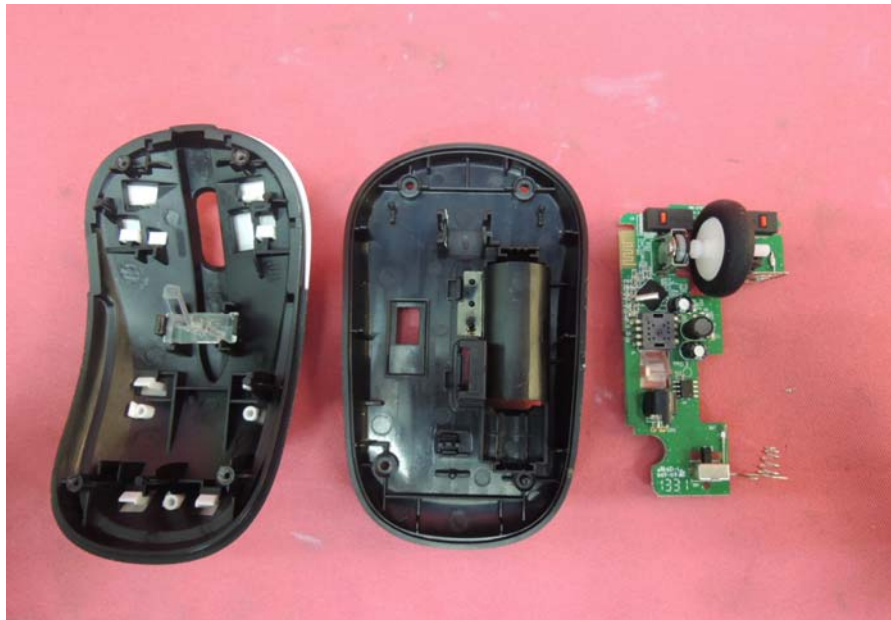


INTERTEK TESTING SERVICE

Report No.:130801180HKG-001

Equipment Photographs

Model : 2603752

(Internal)

INTERTEK TESTING SERVICE

Report No.:130801180HKG-001

Equipment Photographs

Model : 2603752

(Internal)

INTERTEK TESTING SERVICE

Report No.:130801180HKG-001

Equipment Photographs

Model : 2603752

(Internal)

INTERTEK TESTING SERVICE

Report No.:130801180HKG-001

Equipment Photographs

Model : 2603752

(Internal)