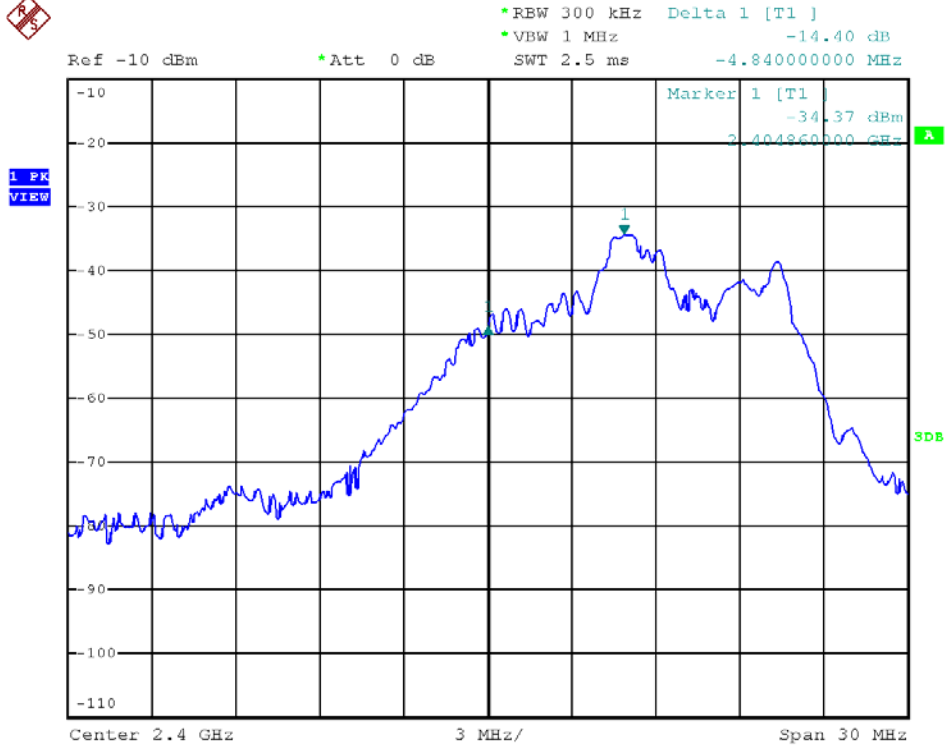

# INTERTEK TESTING SERVICES

Report No.: HK12100620-1  
Sample No.: 1/2

**Bandwidth / Bandedge Plot – Pursuant to FCC Part 15 Section 15. 249 Requirement (Pass/Fail)**