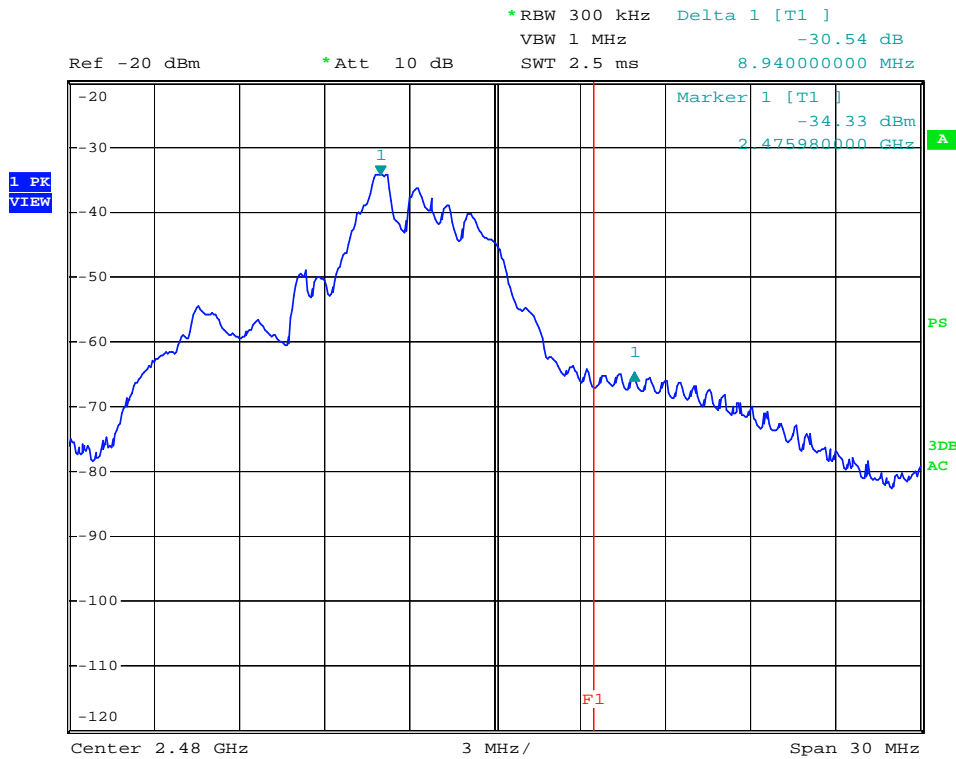

# INTERTEK TESTING SERVICES

Report No.: HK12100620-1  
Sample No.: 1/2

**Bandwidth / Bandedge Plot – Pursuant to FCC Part 15 Section 15. 249 Requirement (Pass/Fail)**