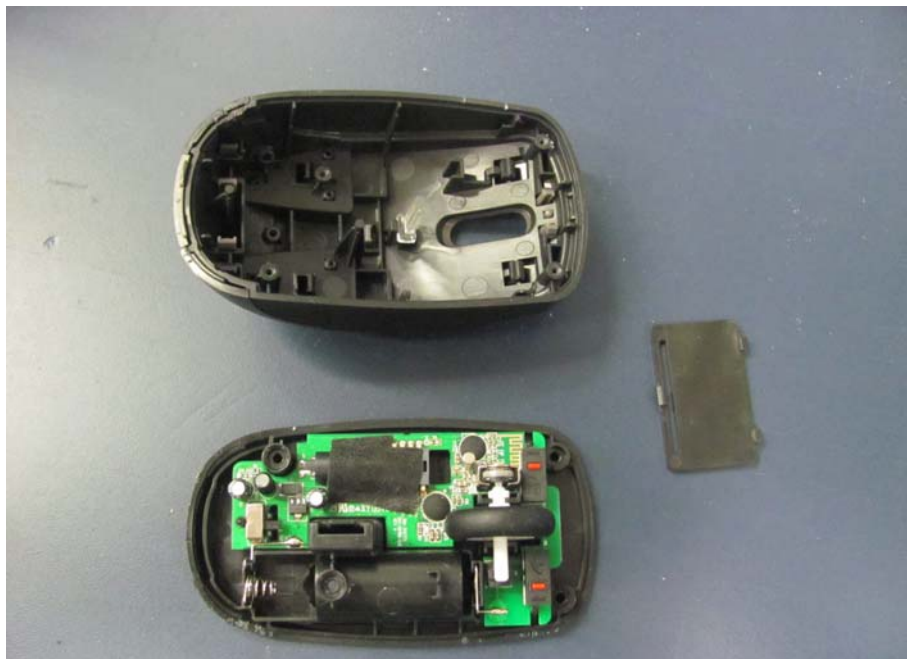

INTERTEK TESTING SERVICE

Report No.: HK12100620-1

Equipment Photographs

Model: DM-3157RL

(Internal)

INTERTEK TESTING SERVICE

Report No.: HK12100620-1

Equipment Photographs

Model: DM-3157RL

(Internal)

INTERTEK TESTING SERVICE

Report No.: HK12100620-1

Equipment Photographs

Model: DM-3157RL

(Internal)