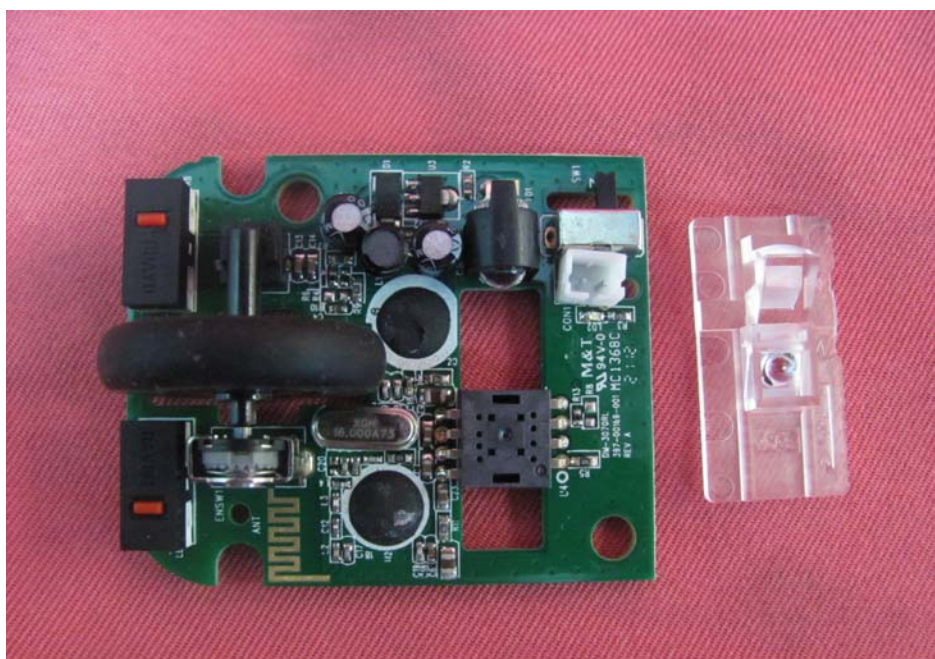

INTERTEK TESTING SERVICE

Report No.: HK12070785-3

Equipment Photographs

Model: DM-3070RL

(Internal)

INTERTEK TESTING SERVICE

Report No.: HK12070785-3

Equipment Photographs

Model: DM-3070RL

(Internal)

INTERTEK TESTING SERVICE

Report No.: HK12070785-3

Equipment Photographs

Model: DM-3070RL

(Internal)