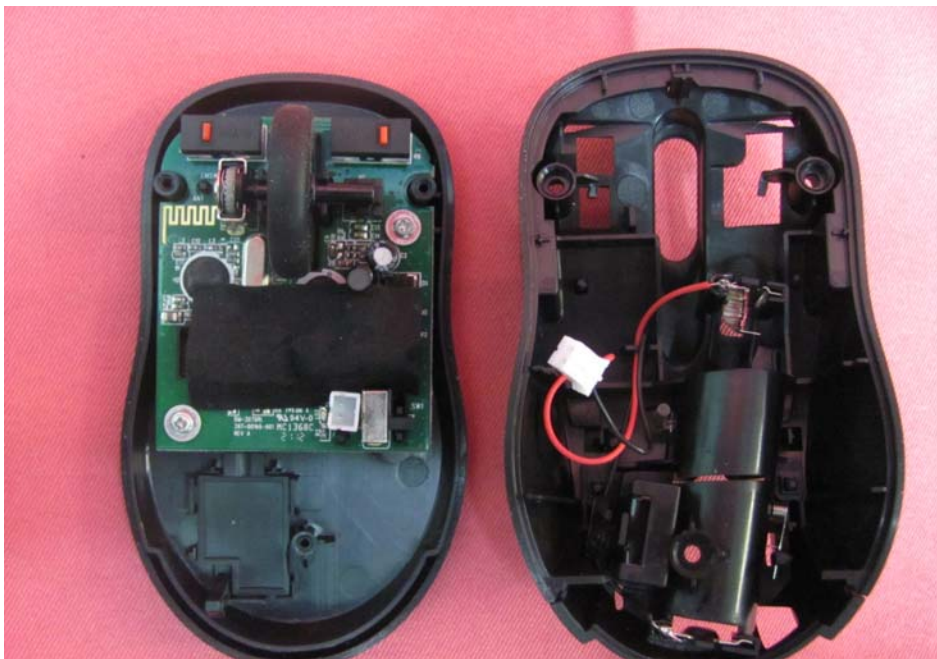

INTERTEK TESTING SERVICE

Report No.: HK12070785-3

Equipment Photographs

Model: DM-3070RL

(Internal)

INTERTEK TESTING SERVICE

Report No.: HK12070785-3

Equipment Photographs

Model: DM-3070RL

(Internal)

INTERTEK TESTING SERVICE

Report No.: HK12070785-3

Equipment Photographs

Model: DM-3070RL

(Internal)