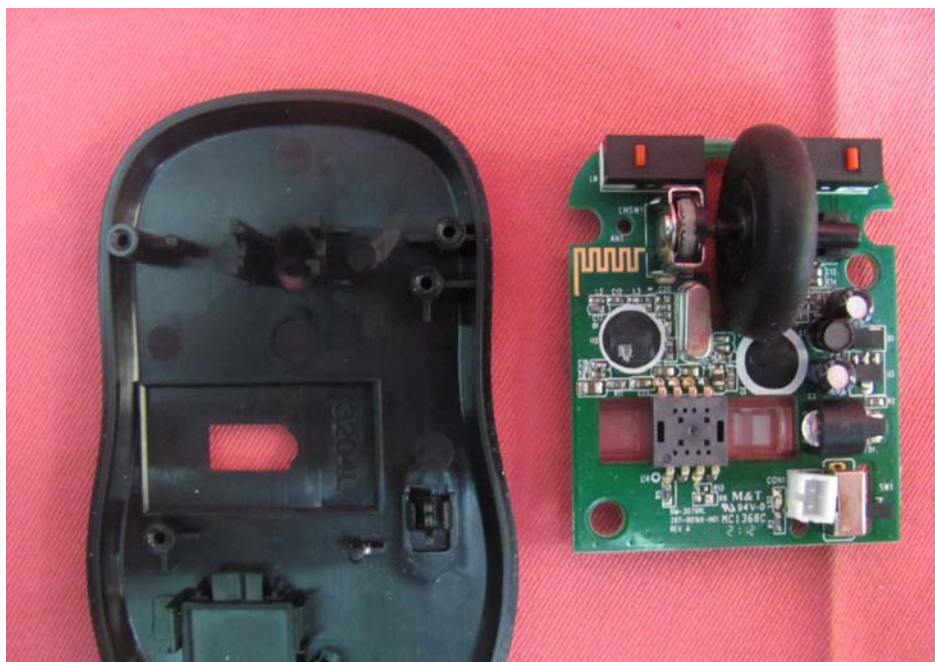

INTERTEK TESTING SERVICE

Report No.: HK12070785-3

Equipment Photographs

Model: DM-3070RL

(Internal)

INTERTEK TESTING SERVICE

Report No.: HK12070785-3

Equipment Photographs

Model: DM-3070RL

(Internal)

INTERTEK TESTING SERVICE

Report No.: HK12070785-3

Equipment Photographs

Model: DM-3070RL

(Internal)