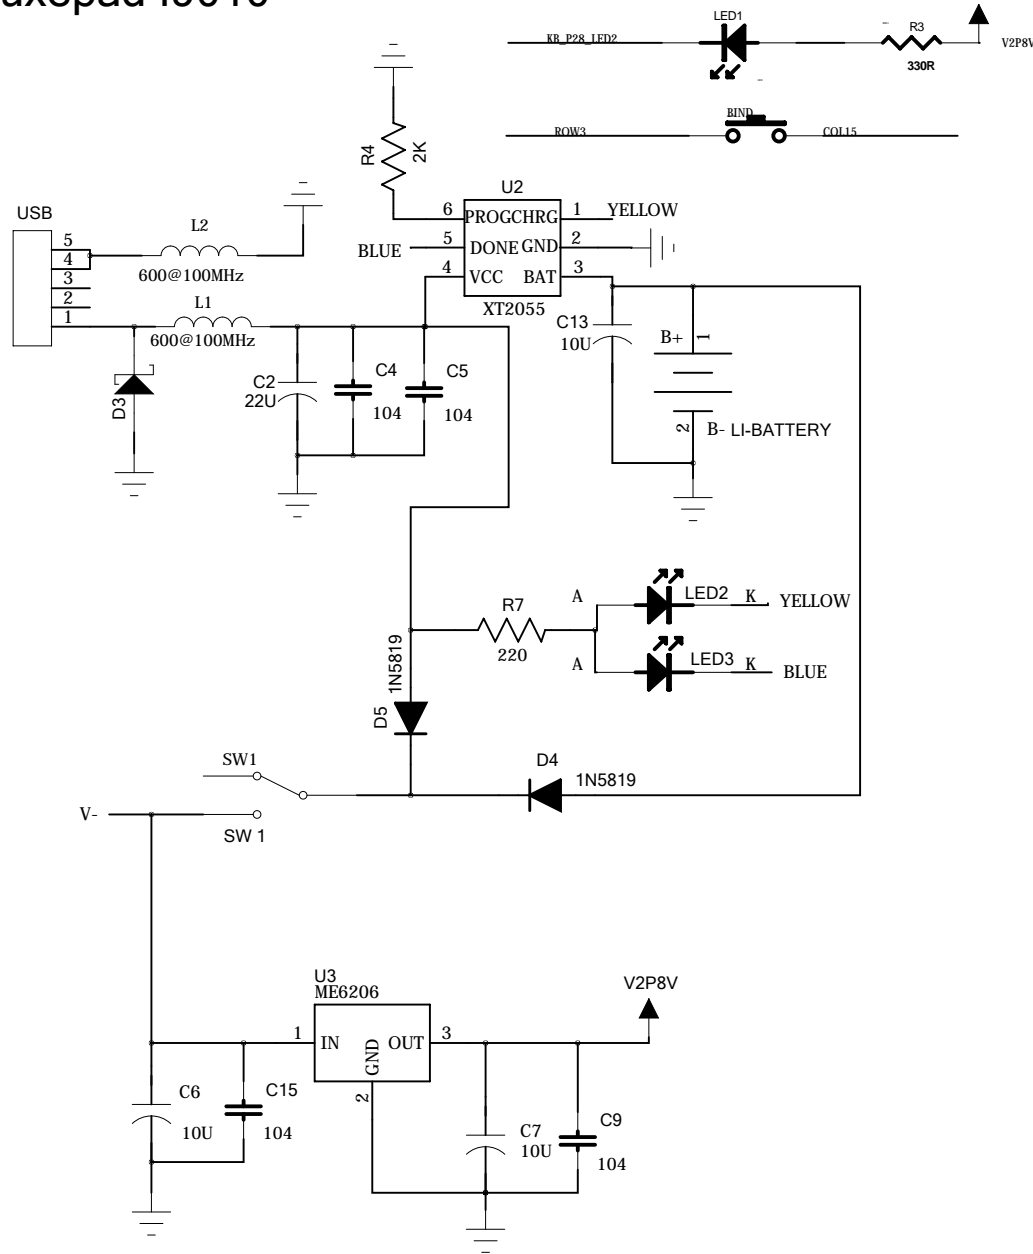

Brand: Genius. Model:GK1300DK-9130BI
luxepad I9010

PART NO.	DK-9130BI	Q'TY	MAT'L	TREATING	REMARK
SCALE:	-----				
UNIT:	-----				
DRAWN:					
DESIGNER:					
CHECKED:					
APPROVED:					
				TITLE:	luxepad I9010
				SHEET:	1 of 1
				DRAWING NO.:	DK-9130BI_SCH_01

ITON TECHNOLOGY		Drawn by	LiMeiHei
Product Name		BT30MD-B47P	
Schematic Name		BT30MD-B47P	
Revision	1.0	Page	1 of 1
Date		20110617	
Authing by		Authorise by	