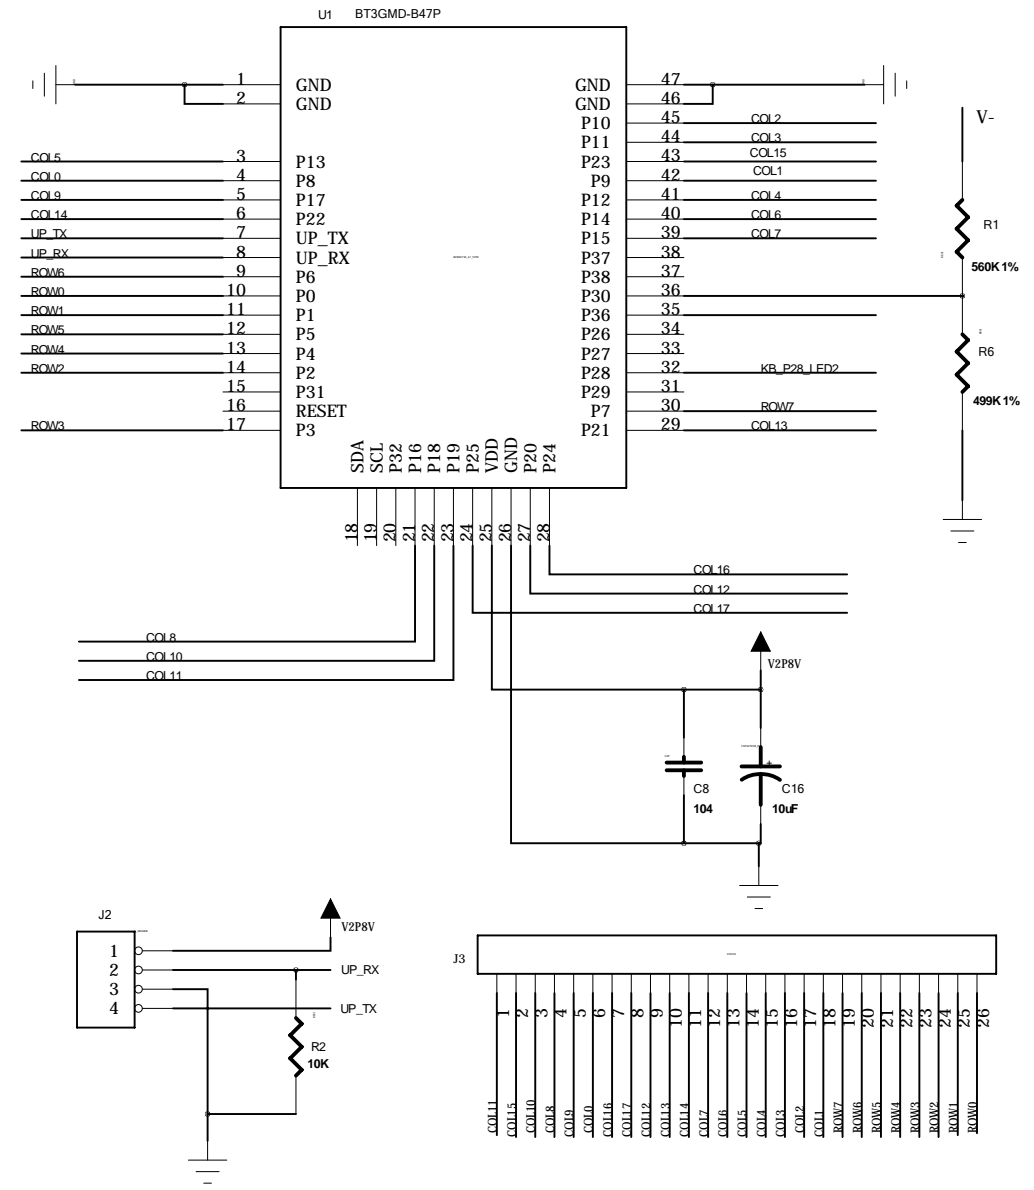

Brand: Genius. Model:GK1300DK-9130BI
luxepad I9010

PART NO.	DK-9130BI	Q'TY	MAT'L	TREATING	REMARK
SCALE:	-----				
UNIT:	-----				
DRAWN:					
DESIGNER:					
CHECKED:					
APPROVED:					
				TITLE:	luxepad I9010
				SHEET:	1 of 1
				DRAWING NO.:	DK-9130BI_SCH_01

ITON TECHNOLOGY		Drawn by	LiMeiHei
Product Name		BT30MD-B47P	
Schematic Name		BT30MD-B47P	
Revision	1.0	Page	1 of 1
Date		20110617	
Authing by		Authorise by	