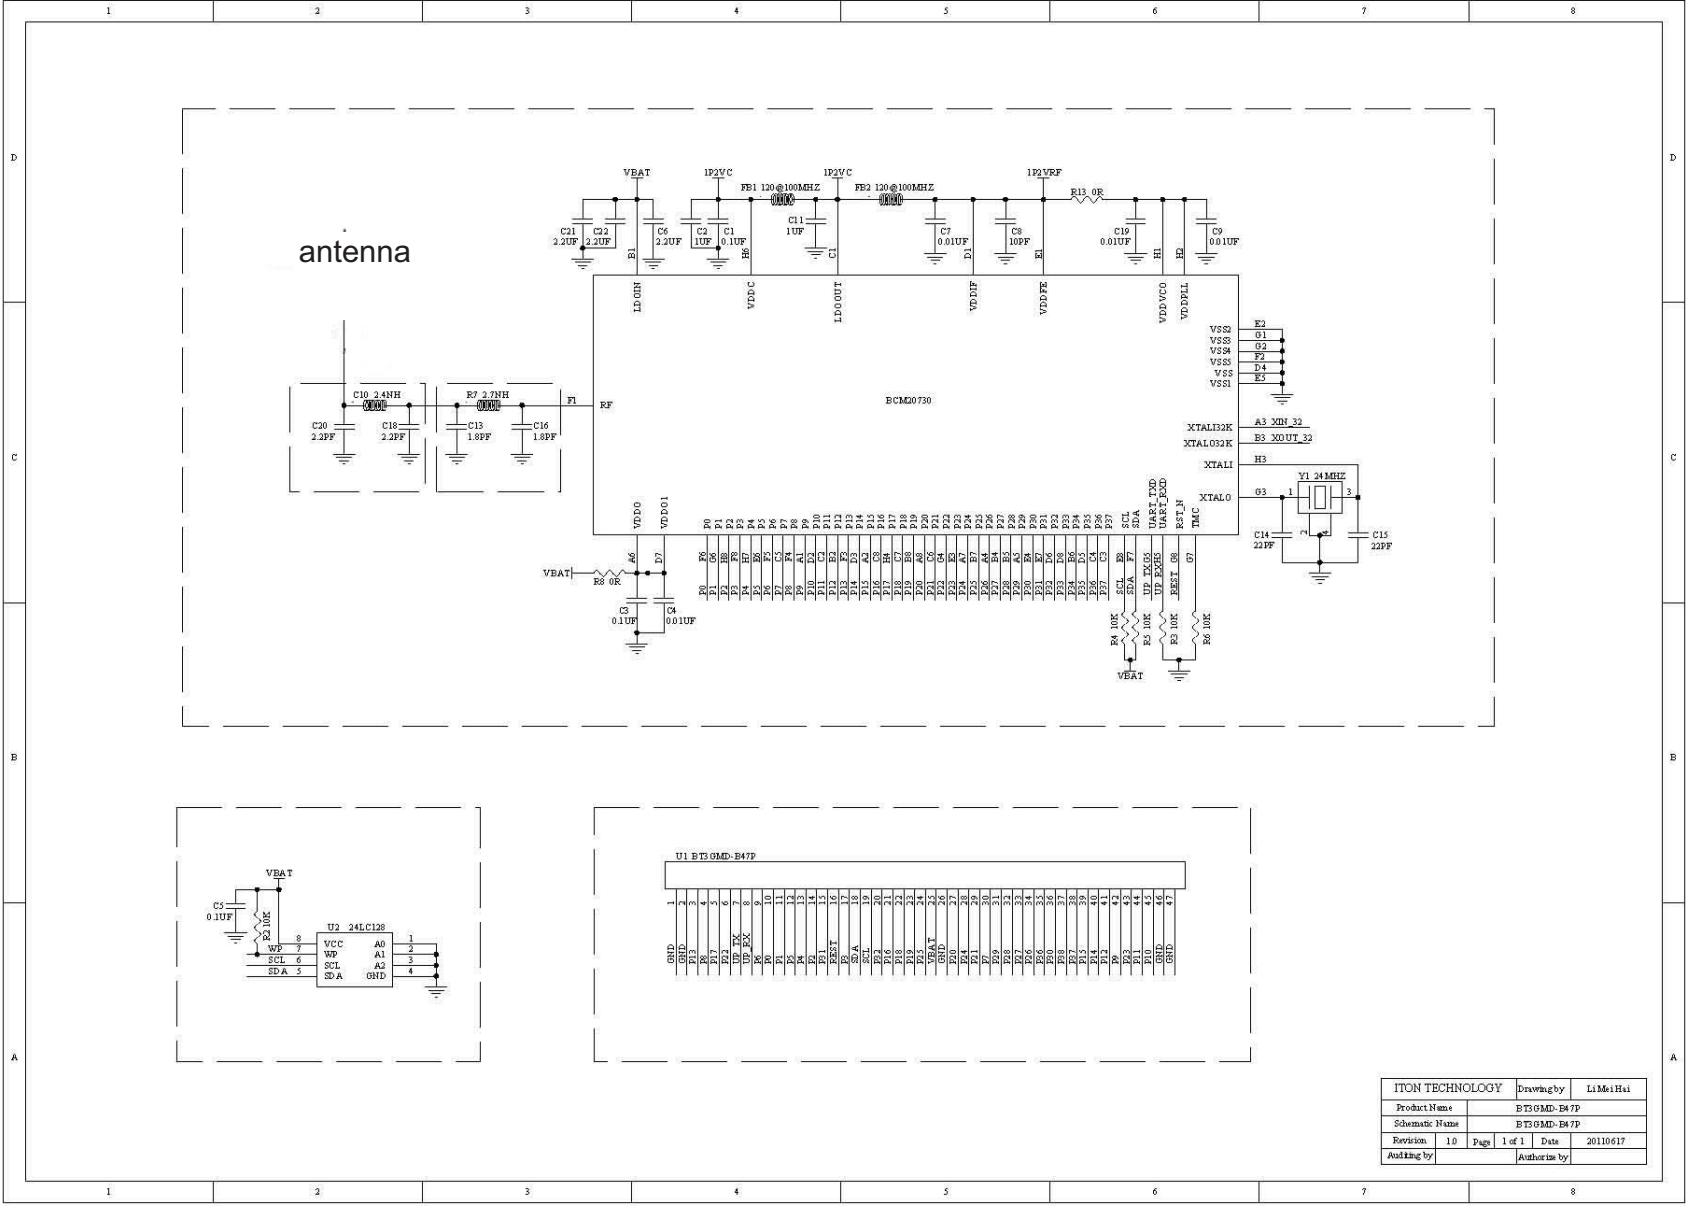

Brand: Genius. Model:GK1300DK-9130BI
luxepad I9010

PART NO.	DK-9130BI	Q'TY	MAT'L	TREATING	REMARK
SCALE:	-----				
UNIT:	-----				
DRAWN:					
DESIGNER:					
CHECKED:					
APPROVED:					
				TITLE:	luxepad I9010
				SHEET:	1 of 1
				DRAWING NO.:	DK-9130BI_SCH_01

ITON TECHNOLOGY		Drawn by	LiMeiHei
Product Name		BT30MD-B47P	
Schematic Name		BT30MD-B47P	
Revision	1.0	Page	1 of 1
Date		20110617	
Authing by		Authorise by	