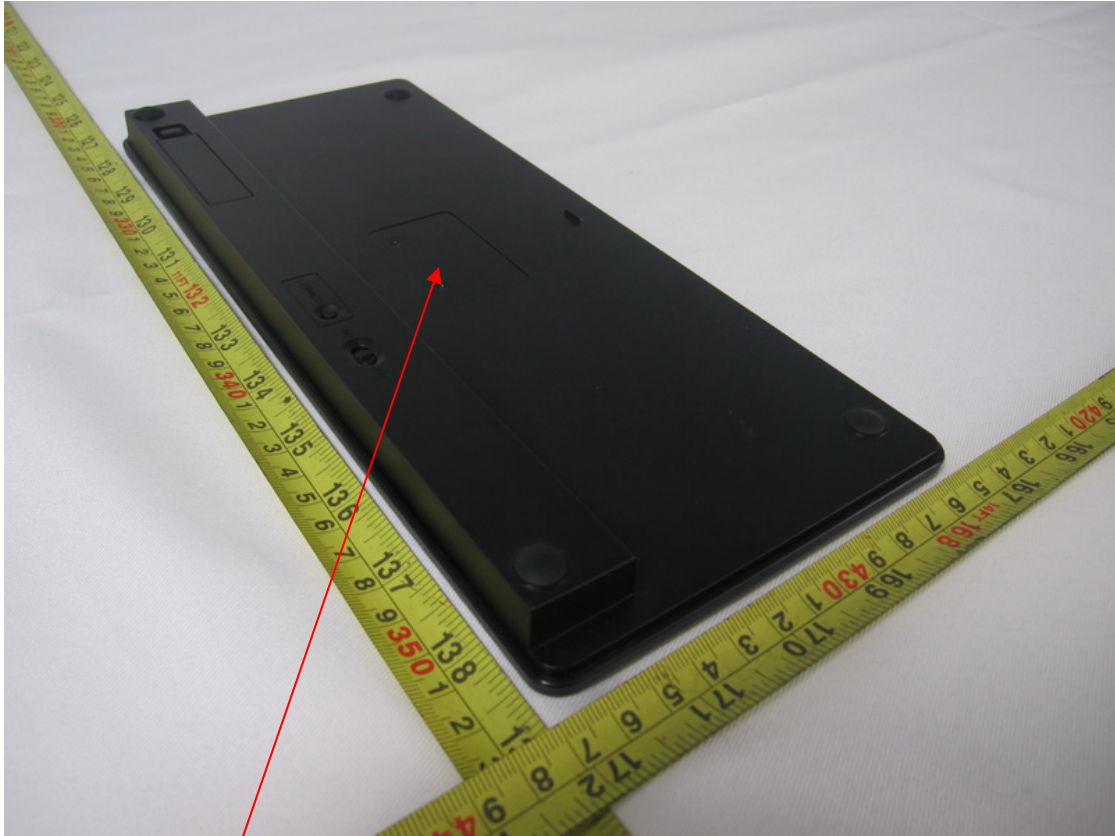

MARK	ISSUE	DATE	REVER
	Add FCC warning note	4/9/2012	0.2

PART NO	DESCRIPTION	QTY	MAT'L	TRETING	REMARK
SCALE: 2:1	TOLERANCE: UNSPECIFIED .XXX ±0.05 .XX ±0.1 .X ±0.15 ANGLE ±0.25° +0.5°				
UNIT: mm					
DRAWN:				TITLE: RECEIBER FCC DK-9201BI	
DESIGER:					
CHECKED:		SHEET		1 of 1	
APPROVED:		DRAWING NO:			

Label Location