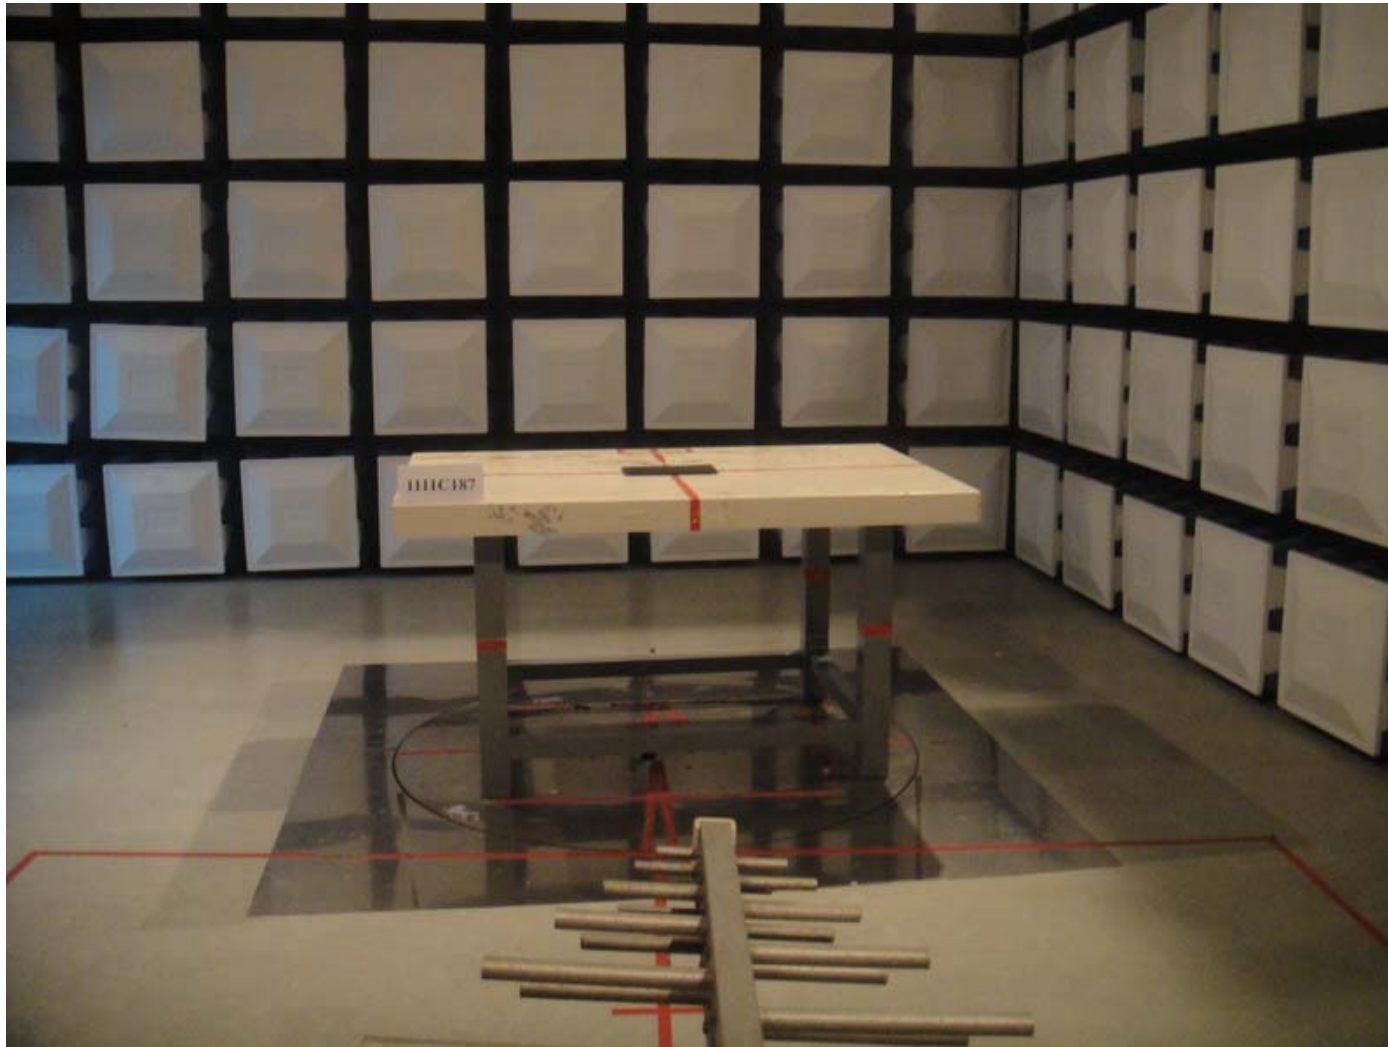

Neutron Engineering Inc.

**Radiated Measurement Photos
9K~30MHz**

Neutron Engineering Inc.

**Radiated Measurement Photos
30MHz~1000MHz**

Neutron Engineering Inc.

**Radiated Measurement Photos
Above 1000MHz**