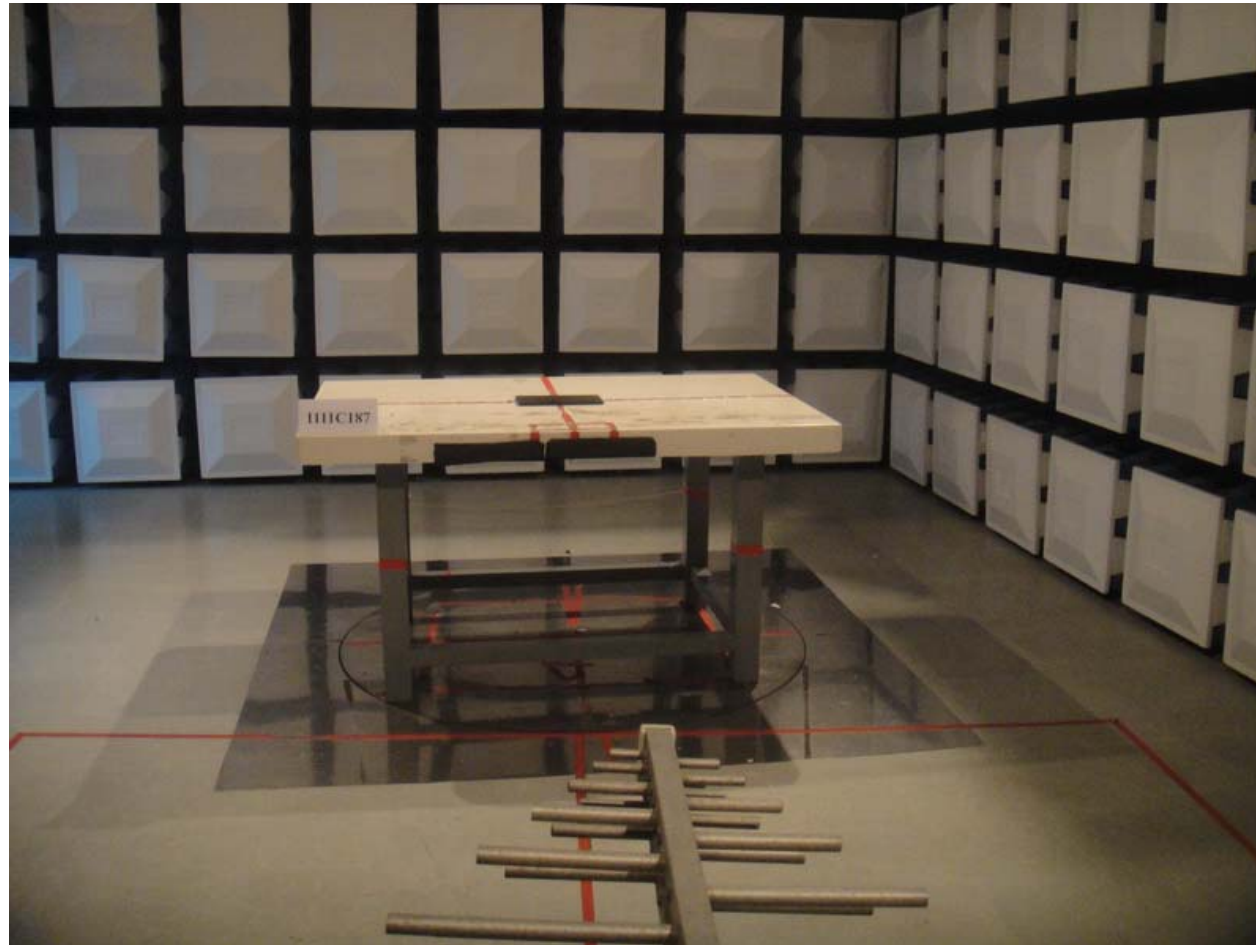

Neutron Engineering Inc.

**Radiated Measurement Photos
9K~30MHz**

Neutron Engineering Inc.

**Radiated Measurement Photos
30MHz~1000MHz**

Neutron Engineering Inc.

**Radiated Measurement Photos
Above 1000MHz**